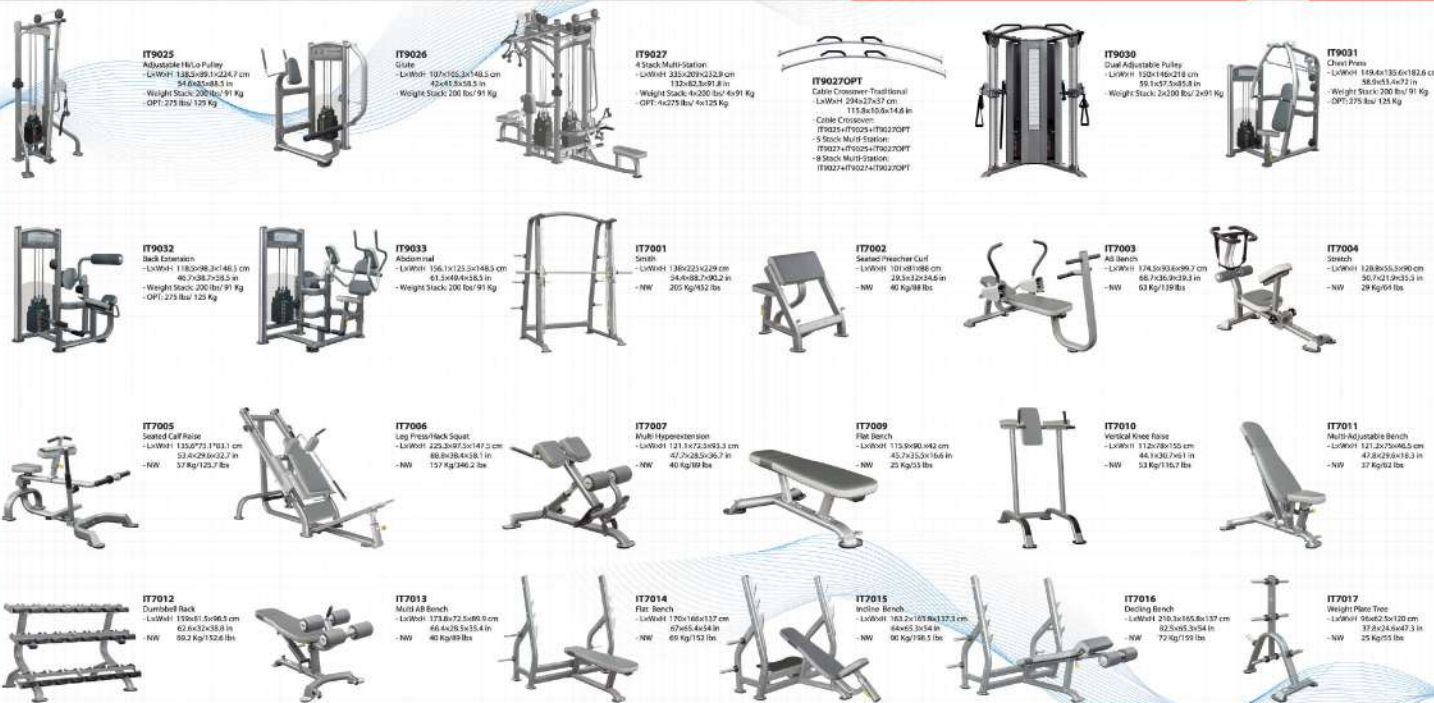

The Complete Sports and Fitness Solutions

- Professional & Commercial Gyms
- Gyms for Office & Residential Complexes
- Gym for Clubs
- Hotel Gym
- Home Gym
- Community Gym
- Flooring
- Glass Work
- Lockers
- Maintenance Of Equipment's

OUR PRODUCTS

- Commercial and Home treadmills
- Upright Bikes, Ellipticals
- Strength Equipments
- Multi gyms
- Dumbbells,Mats
- Gym Accessories
- Martial Arts
- Billiard ,Table tennis,soccer table
- Basket ball stand
- Sports Balls

OUR BRANDS

 **impulse**

Body-Solid
Built for Life

PROTEUS[®]
FITNESS INNOVATION

*strength
master*

 LifeSpan

Steelflex

TA SPORT[®]