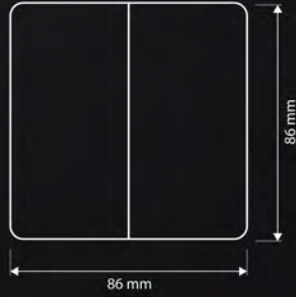

TITAN SILVER

MODERN ELEGANCE