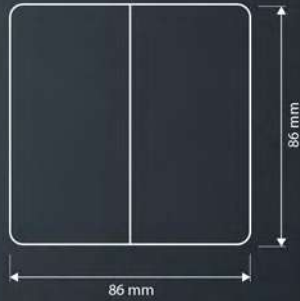

Material	Color
Polycarbonate	Grey

MATEL BASE | PURE COPPER CONTACTS

LIGHT SWITCHES

COMBINATION SWITCHES

ELECTRICAL SOCKETS

V6 PEARL

ELEGANCE UNVEILED

Specifications