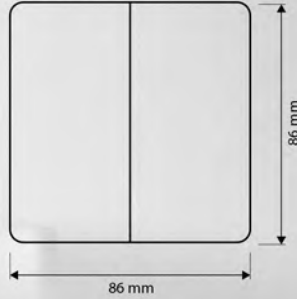

SERENE BLACK

TIMELESS DESIGN

Specifications

Material
Stainless Steel

Color
Black

MATEL BASE | PURE COPPER CONTACTS

LIGHT SWITCHES

COMBINATION SWITCHES

ELECTRICAL SOCKETS