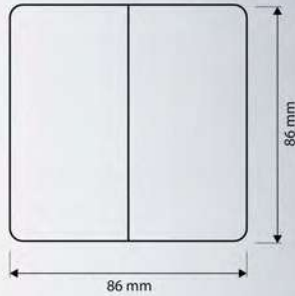

V12 GLASS BLACK

EFFORTLESS ELEGANCE

Specifications

Material
Tempered
Glass

Color
Black

MATEL BASE | PURE COPPER CONTACTS