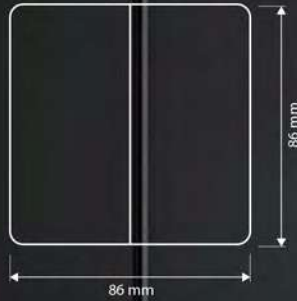

V11 GREY

COLLECTING MEMORIES

Specifications

Material
Polycarbonate

Color
Grey

MATEL BASE | PURE COPPER CONTACTS