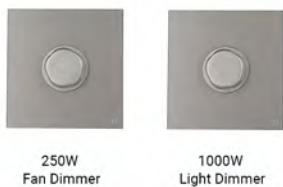

ELECTRICAL SOCKETS

VL WHITE

ELEGANCE UNVEILED

Specifications

Material Polycarbonate
Color White

MATEL BASE | PURE COPPER CONTACTS

LIGHT SWITCHES

16AX 250V 1 Gang Bell Press Switch
16AX 250V 1 Gang 1 Way Switch
16AX 250V 1 Gang 2 Way Switch
16AX 250V 2 Gang 1 Way Switch
16AX 250V 2 Gang 2 Way Switch