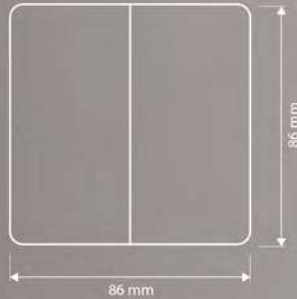

13A 250V 2 Gang Switched Socket with Shutter & Earth

TV Socket

Data Socket

Telephone Socket

INCLINE BLACK

SLEEK POWER

Specifications

Material
Acrylic