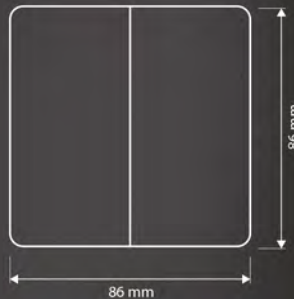

ST

STYLING PARTNER

Specifications

Material
Polycarbonate

Color
White