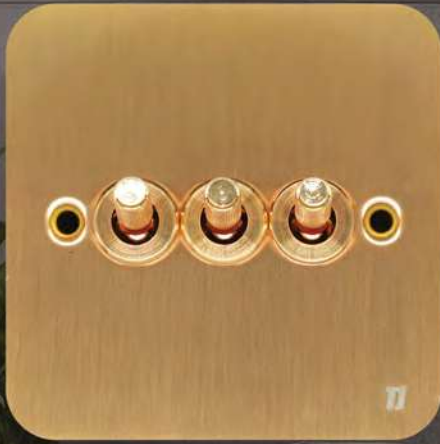

Data Socket

Telephone Outlet
with Shutter

Telephone + Data
Outlet with
Shutter

Fan Dimmer
500W 230V
TS- 250W

Light Dimmer
1000W 230V
TS- 250W

20W
Fast Charge
USB + Type C

TITAN GOLD

MODERN ELEGANCE

Specifications

Material
Stainless Steel

Color
Gold

MATEL BASE | PURE COPPER CONTACTS

SWITCHES

10AX 250V
1 Gang Bell
Press Switch

10AX 250V
1 Gang 2 Way
Switch

10AX 250V
2 Gang 2 Way
Switch