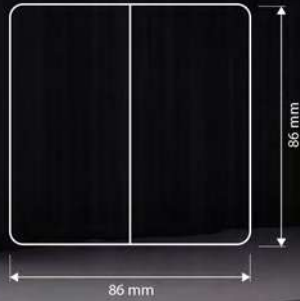

SERENE WHITE

TIMELESS DESIGN

Specifications

Material
Stainless Steel

Color
White