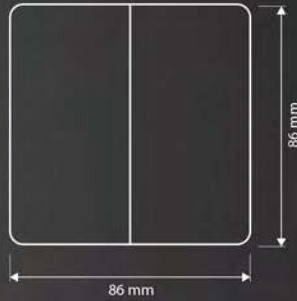

V1 GOLD

BOLDLY AT THE TOP

Specifications

Material
Polycarbonate

Color
Gold