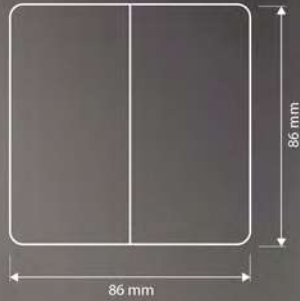

ALLURE WHITE

TIMELESS DESIGN

Specifications

Material
Polycarbonate

Color
White