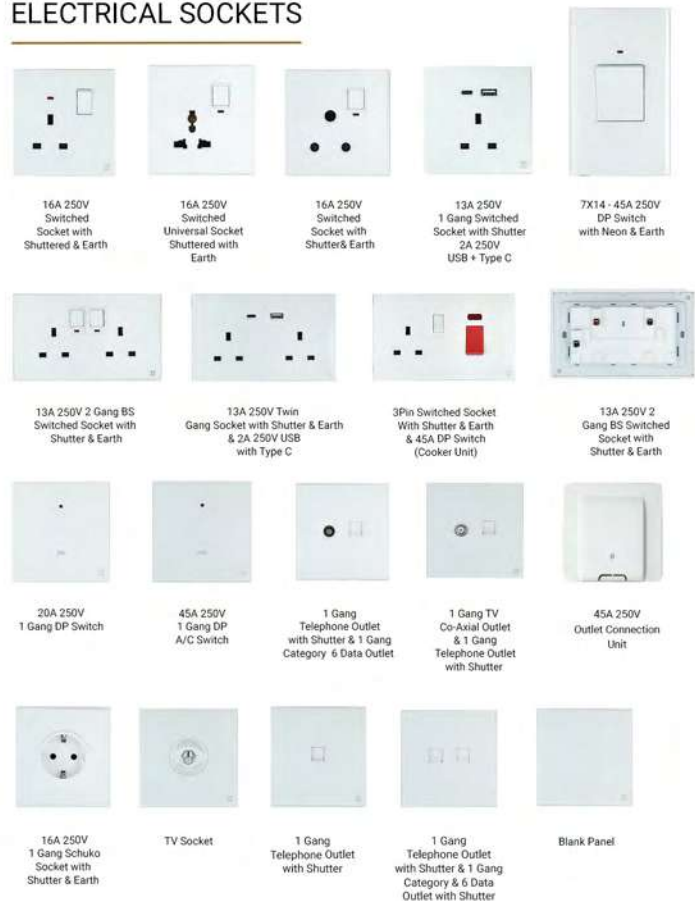

COMBINATION SWITCHES

ELECTRICAL SOCKETS