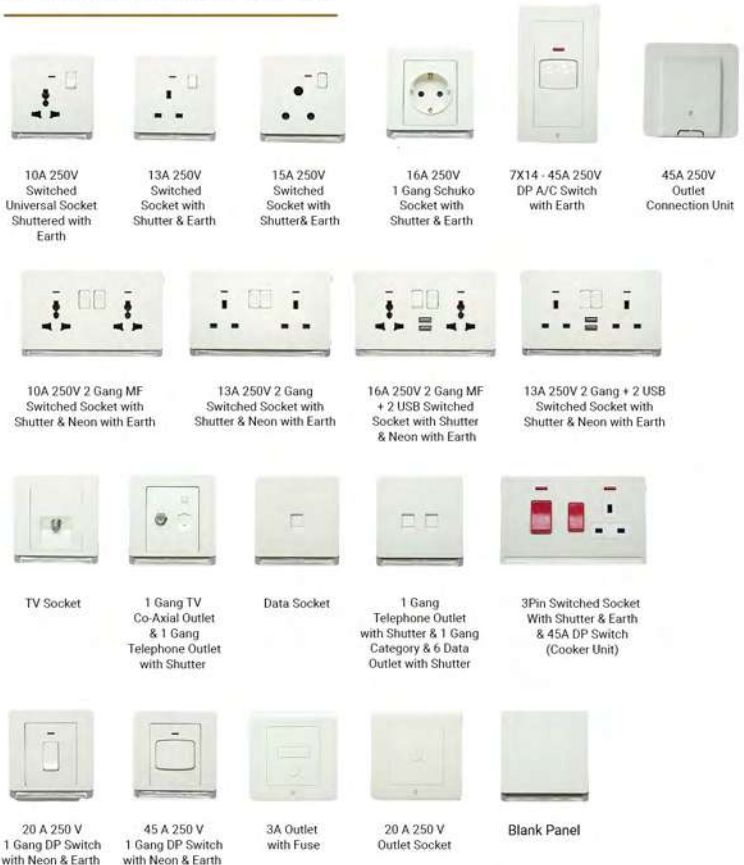

10AX 250V 3 Gang 1 Way Switch

10AX 250V 3 Gang 2 Way Switch

10AX 250V 4 Gang 1 Way Switch

10AX 250V 4 Gang 2 Way Switch

COMBINATION SWITCHES

630W Fan Dimmer

1000W Light Dimmer

ELECTRICAL SOCKETS