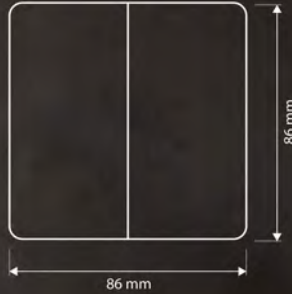

V6 GREY

ELEGANCE UNVEILED

Specifications

Material	Color
Polycarbonate	Grey

MATEL BASE | PURE COPPER CONTACTS