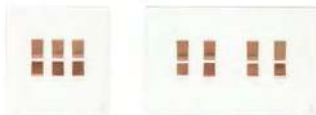

10AX 250V
3 Gang 2 Way
Switch

10AX 250V
4 Gang 2 Way
Switch