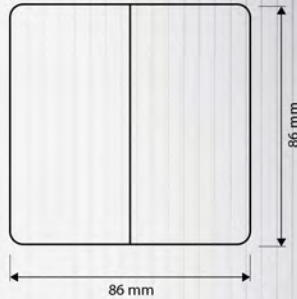

ALLURE GREY

TIMELESS DESIGN

Specifications

Material Polycarbonate
Color Grey