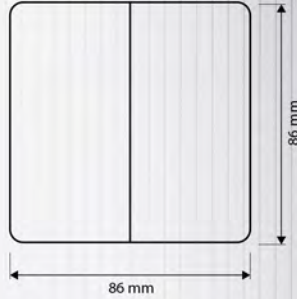

ALLURE BLACK

TIMELESS DESIGN

Specifications

Material
Polycarbonate

Color
Black

MATEL BASE | PURE COPPER CONTACTS

LIGHT SWITCHES

ELECTRICAL SOCKETS