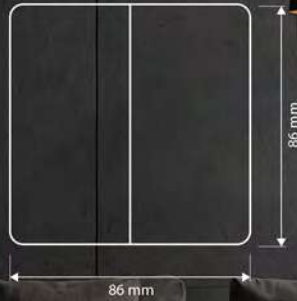

V8 WHITE

THE CHANGE YOU NEED

Specifications

Material
Polycarbonate

Color
White