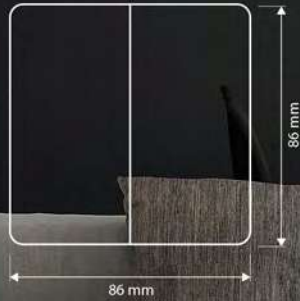

V2 WHITE

MODERN ABSTRACTION