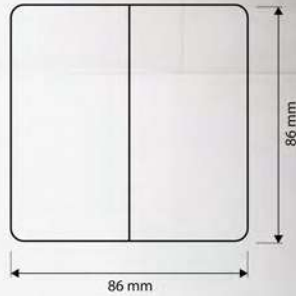

Blank Panel

V12 GLASS GREY

EFFORTLESS
ELEGANCE

Specifications

Material	Color
Tempered Glass	Grey

MATEL BASE | PURE COPPER CONTACTS

LIGHT SWITCHES

10AX 250V Bell Press Switch 10AX 250V 1 Gang 1 Way Switch 10AX 250V 1 Gang 2 Way Switch 10AX 250V 2 Gang 1 Way Switch 10AX 250V 2 Gang 2 Way Switch