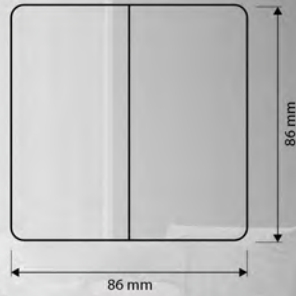

V12 MATTE GREY

MATTE PERFECTION