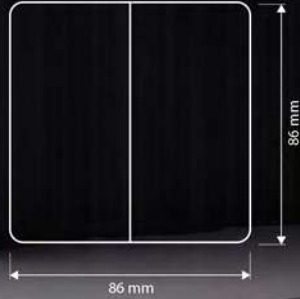

SERENE ROSE GOLD

TIMELESS DESIGN

Specifications

Material	Color
Stainless Steel	Rose Gold