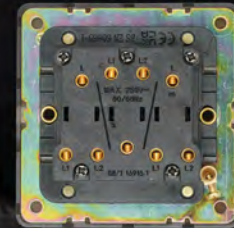

Telephone + Data
Outlet with
Shutter

Fan Dimmer
500W 230V
TS-250W

Light Dimmer
1000W 230V
TS-250W

20W
Fast Charge
USB + Type C

TITAN SILVER

MODERN ELEGANCE

Specifications

Material Stainless Steel
Color Silver