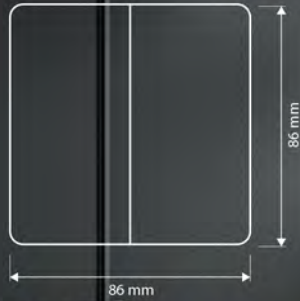

VL WHITE

ELEGANCE UNVEILED

Specifications

Material Polycarbonate
Color White

MATEL BASE | PURE COPPER CONTACTS