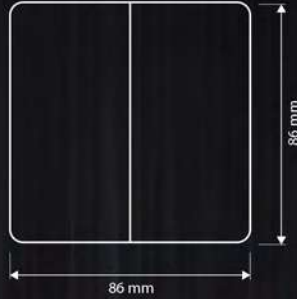

SERENE BRONZE

TIMELESS DESIGN

Specifications

Material	Color
Stainless Steel	Bronze

MATEL BASE | PURE COPPER CONTACTS

LIGHT SWITCHES

ELECTRICAL SOCKETS

COMBINATION SWITCHES