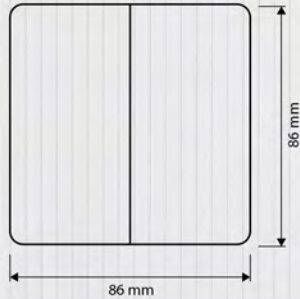

SERENE CHROME

TIMELESS DESIGN

Specifications

Material	Color
Stainless Steel	Chrome

MATEL BASE | PURE COPPER CONTACTS

LIGHT SWITCHES

10AX 250V
1 Gang Bell
Press Switch

10AX 250V
1 Gang 2 Way
Switch