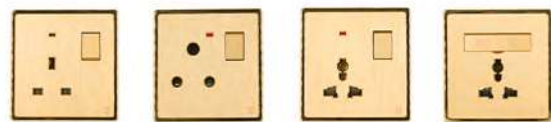

16AX 250V 3 Gang 1 Way Switch 16AX 250V 3 Gang 2 Way Switch 16AX 250V 4 Gang 1 Way Switch 16AX 250V 4 Gang 2 Way Switch

16AX 250V 6 Gang 1 Way Switch 16AX 250V 6 Gang 2 Way Switch

16AX 250A 8 Gang 1 Way Switch 16AX 250A 8 Gang 2 Way Switch

ELECTRICAL SOCKETS

13A 250V Switched Socket with Shutter & Earth 16A 250V Switched Socket with Shutter & Earth 13A 250V 1 Gang 3Pin Switched Universal Socket Shuttered with Earth 13A 250V 1 Gang 3Pin Universal Socket Shuttered with Earth & Double USB