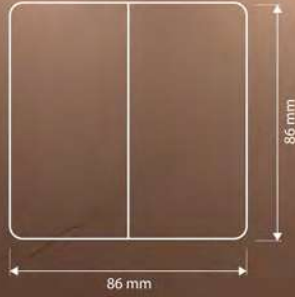

TITAN BLACK

MODERN ELEGANCE

Specifications

Material   **Color**
Stainless Steel   Black

MATEL BASE | PURE COPPER CONTACTS

SWITCHES

ELECTRICAL SOCKETS