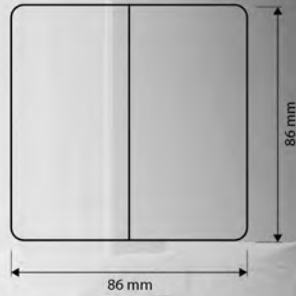

V12 MATTE BLACK

MATTE PERFECTION