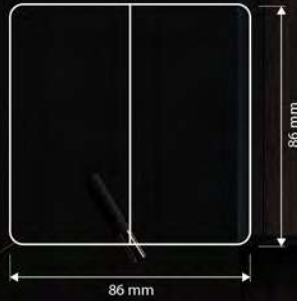

INCLINE PURPLE

MODERN ELEGANCE

Specifications

Material
Acrylic

Color
Purple