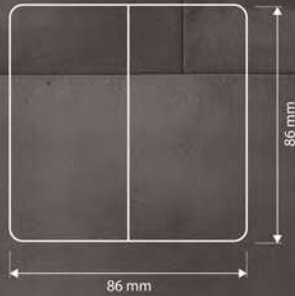

Specifications

Material
Stainless Steel

Color
Gold

MATEL BASE | PURE COPPER CONTACTS

SWITCHES

10AX 250V
1 Gang Bell
Press Switch

10AX 250V
1 Gang 2 Way
Switch

10AX 250V
2 Gang 2 Way
Switch