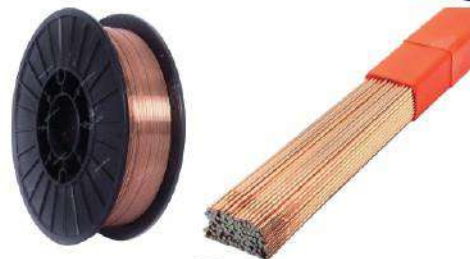

SCAN FOR LOCATION

STAR ALLOYS GENERAL TRADING L.L.C

STOCKIST, IMPORTERS & WHOLESALERS OF WELDING CONSUMABLES

TIG RODS / MIG WIRES /
TUNGSTEN RODS

MILD STEEL

MODELS	DESCRIPTION
ER70S-6 MIG 1 KG	0.8 mm, 1.0 mm, 1.2 mm
ER70S-6 MIG 5 KG	0.8 mm, 1.0 mm, 1.2 mm
ER70S-6 MIG 15 KG	0.8 mm, 1.0 mm, 1.2 mm
ER70S-6 TIG 5 KG	1.6 mm, 2.0 mm, 2.4 mm, 3.2 mm

STAINLESS STEEL

MODELS	DESCRIPTION
ER308L MIG 15 KG	0.8 mm, 1.0 mm, 1.2 mm
ER309L MIG 15 KG	0.8 mm, 1.0 mm, 1.2 mm
ER316L MIG 15 KG	0.8 mm, 1.0 mm, 1.2 mm
ER308L TIG 5 KG	0.8 mm, 1.0 mm, 1.2 mm, 1.6 mm, 2.0 mm, 2.4 mm, 3.2 mm
ER309L TIG 5 KG	0.8 mm, 1.0 mm, 1.2 mm, 1.6 mm, 2.0 mm, 2.4 mm, 3.2 mm
ER316L TIG 5 KG	0.8 mm, 1.0 mm, 1.2 mm, 1.6 mm, 2.0 mm, 2.4 mm, 3.2 mm