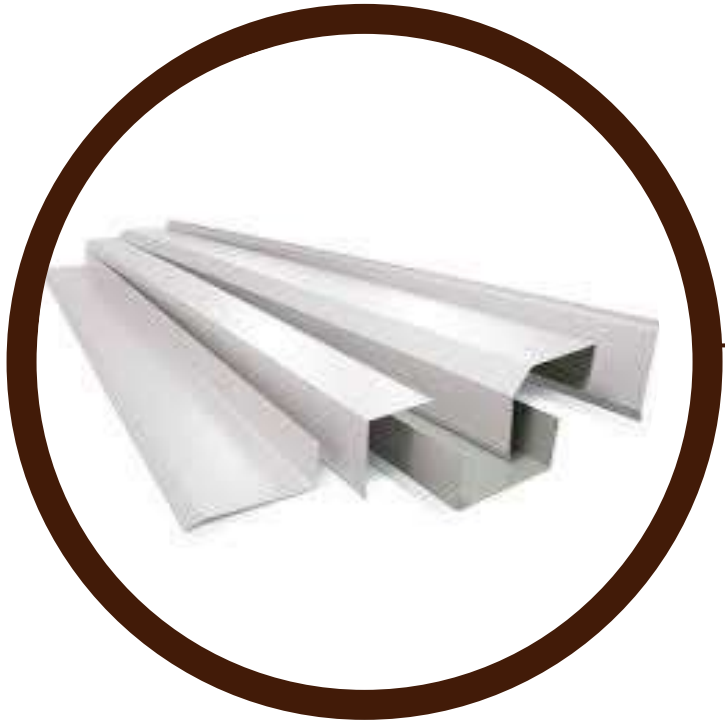

OUR PRODUCTS

- ALUMINUM LADDERS
- SAFETY ITEMS
- SANDWICH PANELS (MANUAL /AUTOMATIC)(35/50/80/100 MM PU THICKNESS)
- HAND TOOLS AND POWER TOOLS
- CUTTING WHEELS & BITS
- WELDING RODS
- STEEL BARS
- ELECTRIC ITEMS
- FALSE CEILING & ACCESSORIES
- CHANNELS /ANGLE/Z PURLIN
- INSULATION /CLADDING MATERIALS
GENERAL BUILDING CONSTRUCTION MATERIALS
- PLUMBING FITTINGS
- FIBERGLASS INSULATION/ROCKWOOL
- ELECTRICAL ITEMS
- CORNER PROTECTORS
- CASTOR WHEELS
- WIRE NAILS
- ALUM STUCCO SHEETS
- ACRYLIC SHEET
- ROCKWOOL

GI STUD AND TRACK

SANDWICH PANEL

PROFILE SHEETS

TEMPERED GLASS

GI CHAIN LINK FENCE

STEEL ROD

BINDING WIRES

GRATING