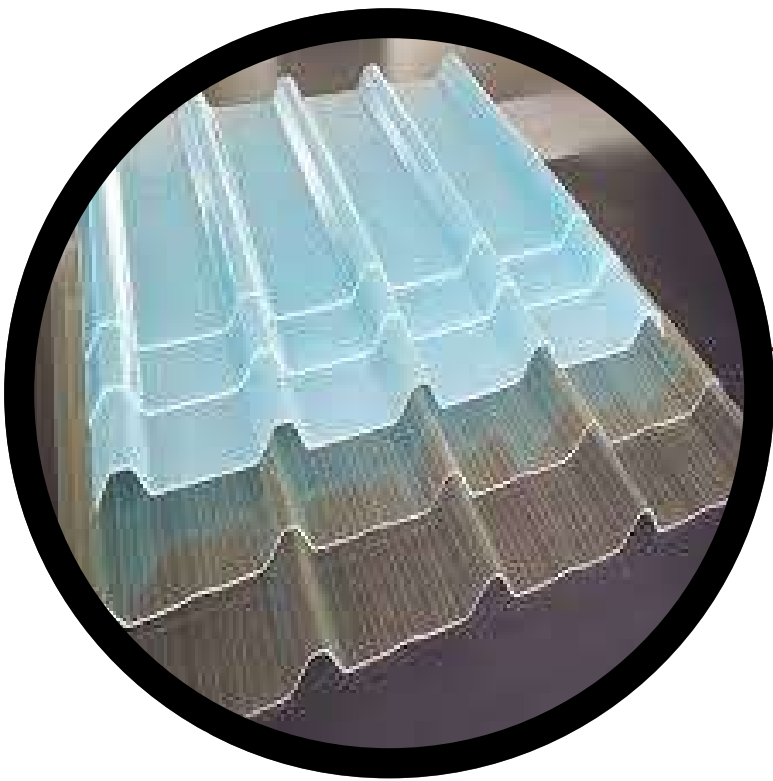

OUR PRODUCTS

- ALUMINUM LADDERS
- SAFETY ITEMS
- SANDWICH PANELS (MANUAL /AUTOMATIC)(35/50/80/100 MM PU THICKNESS)
- HAND TOOLS AND POWER TOOLS
- CUTTING WHEELS & BITS
- WELDING RODS
- STEEL BARS
- ELECTRIC ITEMS
- FALSE CEILING & ACCESSORIES
- CHANNELS /ANGLE/Z PURLIN
- INSULATION /CLADDING MATERIALS
GENERAL BUILDING CONSTRUCTION MATERIALS
- PLUMBING FITTINGS
- FIBERGLASS INSULATION/ROCKWOOL
- ELECTRICAL ITEMS
- CORNER PROTECTORS
- CASTOR WHEELS
- WIRE NAILS
- ALUM STUCCO SHEETS
- ACRYLIC SHEET
- ROCKWOOL

GI STUD AND TRACK

SANDWICH PANEL

PROFILE SHEETS

TEMPERED GLASS

GI CHAIN LINK FENCE

STEEL ROD

BINDING WIRES

GRATING

GI CHANNELS

PLYWOODS

PROFILE SKYLIGHT SHEETS

PIPE INSULATION

FLASHINGS

RAIN WATER GUTTERS

PPR PIPES AND FITTINGS

CUT-OFF WHEELS