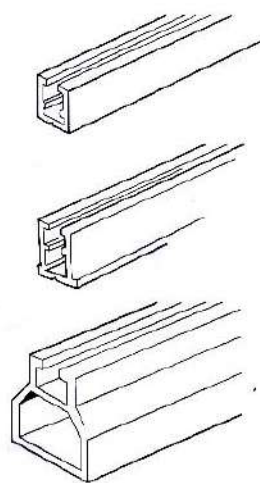

ES_T_518

ES_T_519

ES_T_520

ES_T_521

ES_T_521

Solar Led Sign

Guide / Gantry Signs

Construction Site Sign Board

Aluminium Profile

Types of steel clips

Types of High tensile Aluminum Clips

Types of Aluminum Strengthening Channels

Types of Posts

FABRICATION

SIGN AND STEEL WORKS

New Era Sign & Steel Works Sole Proprietorship LLC is one of the leading manufacturer of steel works industrial sheds, structural steel for all types of warehouses, all type of gates fabrication, steel fencing all types of handrails, all type of sheds & canopies, chain link fencing system, barbed, wire / barbed taped, car shades, height warning gantries, all kinds of structural steel fabrication and aluminum branch is of the leading manufacturer of aluminum cladding works aluminum handrail & balustrades, aluminum door & windows, aluminum ornamental castings, aluminum fencing, aluminum grills, aluminum posts, aluminum sheds, aluminum lamp post, aluminum frames, aluminum fix panels all types of glass installation, aluminum balconies, all kinds of aluminum decorative works, aluminum pull box covers, cast aluminum railing.

SIGN AND STEEL WORKS

Steel & Metal Products

- Handrail & Balustrades
- Doors & Windows
- Aluminum Ornamental Casting
- Fencing
- Grills
- Posts
- Sheds
- Lamp Posts
- Frames
- Fix Panels
- All types of Steel / Metal Installations
- Balconies
- Decorative Works
- Railings