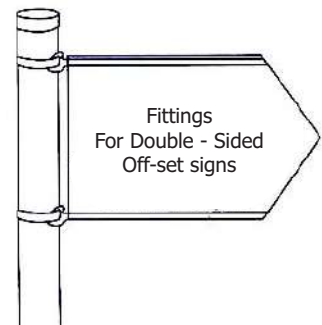

Aluminium Profile

Types of steel clips

Types of High tensile Aluminum Clips

Types of Aluminum Strengthening Channels

Types of Posts

FABRICATION

SIGN AND STEEL WORKS

New Era Sign & Steel Works Sole Proprietorship LLC is one of the leading manufacturer of steel works industrial sheds, structural steel for all types of warehouses, all type of gates fabrication, steel fencing all types of handrails, all type of sheds & canopies, chain link fencing system, barbed, wire / barbed taped, car shades, height warning gantries, all kinds of structural steel fabrication and aluminum branch is of the leading manufacturer of aluminum cladding works aluminum handrail & balustrades, aluminum door & windows, aluminum ornamental castings, aluminum fencing, aluminum grills, aluminum posts, aluminum sheds, aluminum lamp post, aluminum frames, aluminum fix panels all types of glass installation, aluminum balconies, all kinds of aluminum decorative works, aluminum pull box covers, cast aluminum railing.

SIGN AND STEEL WORKS

Steel & Metal Products

- Handrail & Balustrades
- Doors & Windows
- Aluminum Ornamental Casting
- Fencing
- Grills
- Posts
- Sheds
- Lamp Posts
- Frames
- Fix Panels
- All types of Steel / Metal Installations
- Balconies
- Decorative Works
- Railings