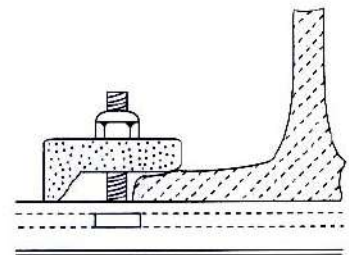

Aluminium Profile

Types of steel clips

Types of High tensile Aluminum Clips

Types of Aluminum Strengthening Channels

Types of Posts

FABRICATION

SIGN AND STEEL WORKS

New Era Sign & Steel Works Sole Proprietorship LLC is one of the leading manufacturer of steel works industrial sheds, structural steel for all types of warehouses, all type of gates fabrication, steel fencing all types of handrails, all type of sheds & canopies, chain link fencing system, barbed, wire / barbed taped, car shades, height warning gantries, all kinds of structural steel fabrication and aluminum branch is of the leading manufacturer of aluminum cladding works aluminum handrail & balustrades, aluminum door & windows, aluminum ornamental castings, aluminum fencing, aluminum grills, aluminum posts, aluminum sheds, aluminum lamp post, aluminum frames, aluminum fix panels all types of glass installation, aluminum balconies, all kinds of aluminum decorative works, aluminum pull box covers, cast aluminum railing.