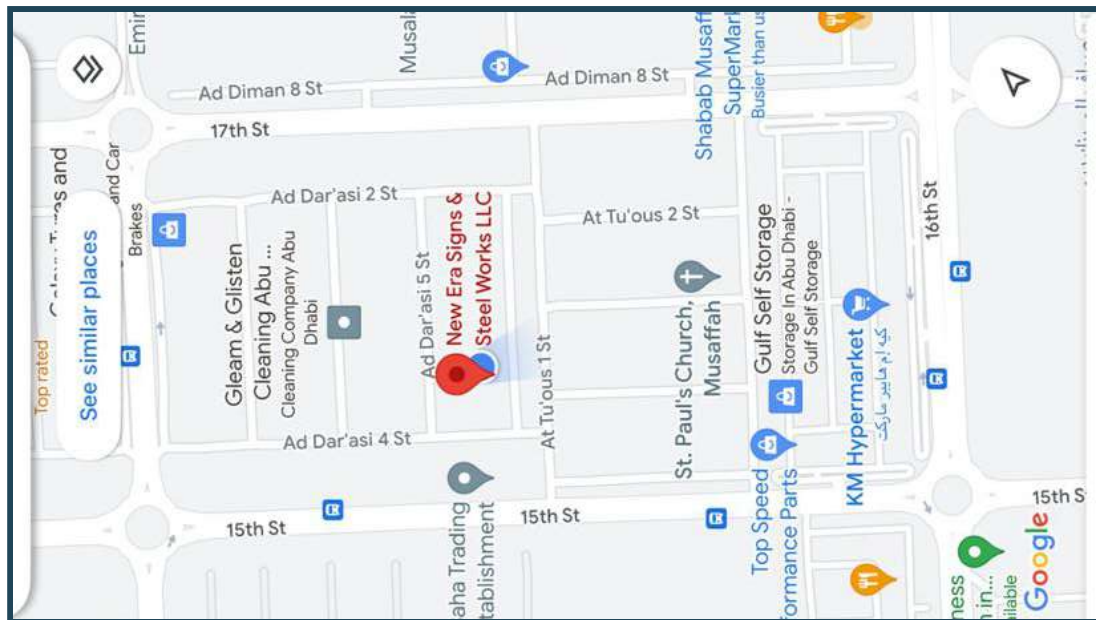

Steel & Metal Fencing

Location Map

📍 M-32/1, Abudhabi

Phone : +971 2 626 9934

Mobile : +971 050 973 5434, 054 742 1782

website : www.nesigns-steel.com

email : sales@nesigns-steel.com