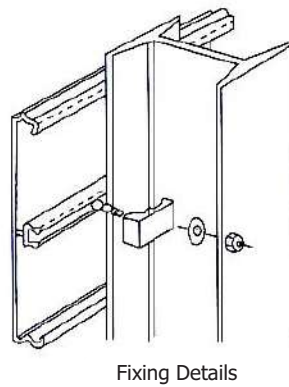

Aluminium Profile

Types of steel clips

Types of High tensile Aluminum Clips

Types of Aluminum Strengthening Channels

Types of Posts

FABRICATION

SIGN AND STEEL WORKS

New Era Sign & Steel Works Sole Proprietorship LLC is one of the leading manufacturer of steel works industrial sheds, structural steel for all types of warehouses, all type of gates fabrication, steel fencing all types of handrails, all type of sheds & canopies, chain link fencing system, barbed, wire / barbed taped, car shades, height warning gantries, all kinds of structural steel fabrication and aluminum branch is of the leading manufacturer of aluminum cladding works aluminum handrail & balustrades, aluminum door & windows, aluminum ornamental castings, aluminum fencing, aluminum grills, aluminum posts, aluminum sheds, aluminum lamp post, aluminum frames, aluminum fix panels all types of glass installation, aluminum balconies, all kinds of aluminum decorative works, aluminum pull box covers, cast aluminum railing.

SIGN AND STEEL WORKS

Steel & Metal Products

- Handrail & Balustrades
- Doors & Windows
- Aluminum Ornamental Casting
- Fencing
- Grills
- Posts
- Sheds
- Lamp Posts
- Frames
- Fix Panels
- All types of Steel / Metal Installations
- Balconies
- Decorative Works
- Railings