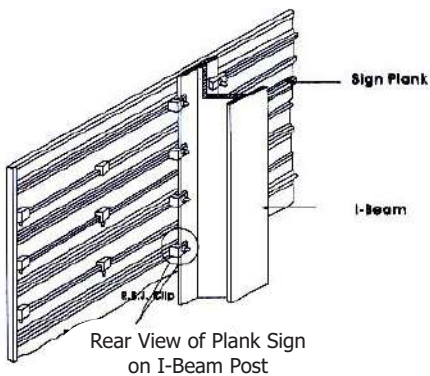

Aluminium Profile

Types of steel clips

Types of High tensile Aluminum Clips

Types of Aluminum Strengthening Channels

Types of Posts

FABRICATION

SIGN AND STEEL WORKS

New Era Sign & Steel Works Sole Proprietorship LLC is one of the leading manufacturer of steel works industrial sheds, structural steel for all types of warehouses, all type of gates fabrication, steel fencing all types of handrails, all type of sheds & canopies, chain link fencing system, barbed, wire / barbed taped, car shades, height warning gantries, all kinds of structural steel fabrication and aluminum branch is of the leading manufacturer of aluminum cladding works aluminum handrail & balustrades, aluminum door & windows, aluminum ornamental castings, aluminum fencing, aluminum grills, aluminum posts, aluminum sheds, aluminum lamp post, aluminum frames, aluminum fix panels all types of glass installation, aluminum balconies, all kinds of aluminum decorative works, aluminum pull box covers, cast aluminum railing.

SIGN AND STEEL WORKS

Steel & Metal Products

- Handrail & Balustrades
- Doors & Windows
- Aluminum Ornamental Casting
- Fencing
- Grills
- Posts
- Sheds
- Lamp Posts
- Frames
- Fix Panels
- All types of Steel / Metal Installations
- Balconies
- Decorative Works
- Railings