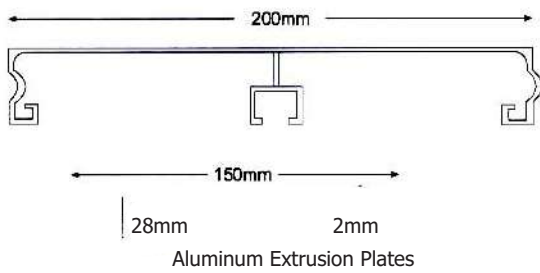

ES_T_518

ES_T_519

ES_T_520

ES_T_521

ES_T_521

Solar Led Sign

Guide / Gantry Signs

Construction Site Sign Board

Aluminium Profile

Types of steel clips

Types of High tensile Aluminum Clips

Types of Aluminum Strengthening Channels

Types of Posts

FABRICATION

SIGN AND STEEL WORKS

New Era Sign & Steel Works Sole Proprietorship LLC is one of the leading manufacturer of steel works industrial sheds, structural steel for all types of warehouses, all type of gates fabrication, steel fencing all types of handrails, all type of sheds & canopies, chain link fencing system, barbed, wire / barbed taped, car shades, height warning gantries, all kinds of structural steel fabrication and aluminum branch is of the leading manufacturer of aluminum cladding works aluminum handrail & balustrades, aluminum door & windows, aluminum ornamental castings, aluminum fencing, aluminum grills, aluminum posts, aluminum sheds, aluminum lamp post, aluminum frames, aluminum fix panels all types of glass installation, aluminum balconies, all kinds of aluminum decorative works, aluminum pull box covers, cast aluminum railing.