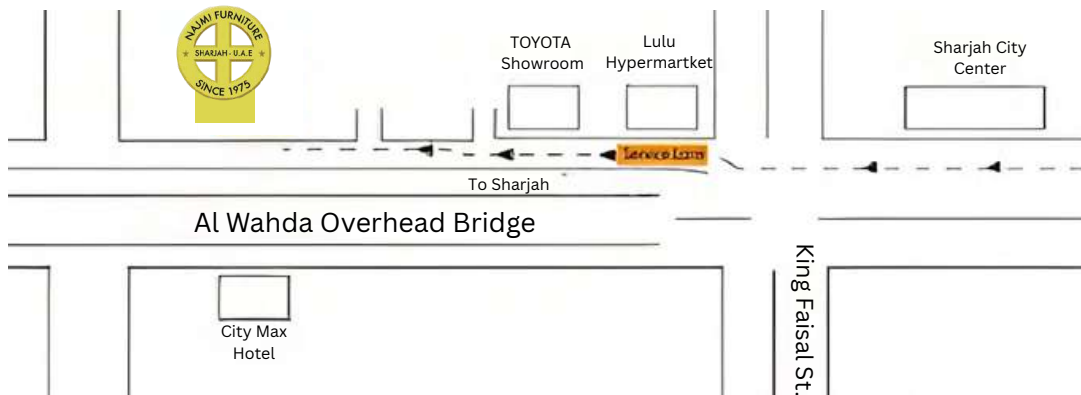

NAJMI FURNITURE L.L.C مفاوضات نجمي ذ.م.س

NAJMI FURNITURE

+971 6 5330149

+971 50 7279096

Al Wahda street, Industrial Area 4. Sharjah UAE

info@najmifurniture.com

EMPRESS FURNITURE

+255 22 2127770

+255 686 207 513

Askari Monument, Dar-es-Salaam, Tanzania

info@empressfurniture.com

Follow us

najmifurniture.uae

najmi furniture

najmi furniture