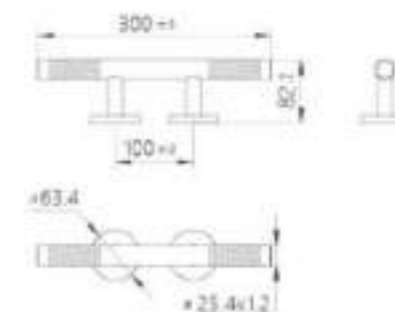

400.1023

Wall mounted footboard

Size : 300 mm
Material : stainless steel 304
Surface : satin