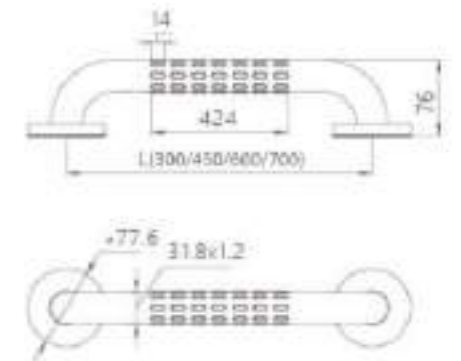

402.3021

Safety handrail (half white)

Size : $\Phi 32 \times L = 76$ mm,
thickness : 1.2mm
Material : stainless steel 304
Surface : white
Technology : antibacterial and antiskid