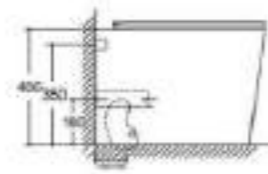

253.1028

Floor Standing Toilet

Size: 560x345x400mm
P-trap: 180mm
Flushing system: Rimless