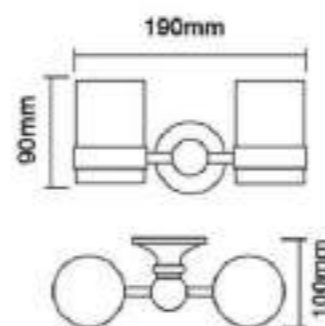

Size: 100*110*95 mm
Material: SUS+glasses
Surface : Chrome

399.7063

Soap Dispenser

Size: 106*103*162 mm
Material: SUS+glass
Surface : Chrome

399.7064

Double Cup

Size: 190*100*90 mm
Material: SUS+glasses
Surface : Chrome