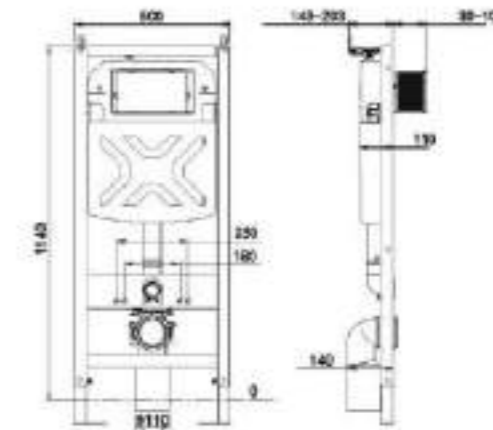

600.2405

Concealed Cistern (Thickness:110mm)
Adapt to wall-hung toilet
Adapt to mechanical panels
Water pressure:0.1-16Bar
Configurable water volume:
6L/4L;6L/3L;4.5L/3L
Front push
Adjustable range of foot length from 0 to 120mm
Equipped with 110 PVC sewage pipe components