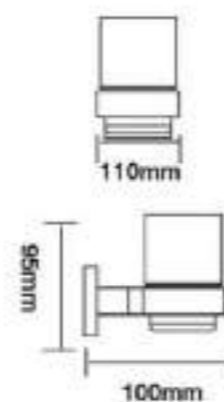

Size: 150*130*61 mm
Material: Zinc+SUS
Surface: Chrome

399.7058

Single cup

Size: 108*97*96 mm
Material: Zinc+glass
Surface: Chrome

399.7059

Towel bar

Size: 624*69*50 mm
Material: Zinc+SUS
Surface: Polished bright

399.7060

Double Hook

Size: 55*73*42 mm
Material: SUS
Surface : Chrome

399.7061

Soap Basket

Size: 135*135*50 mm
Material: SUS
Surface : Chrome

399.7062

Single Cup

Size: 100*110*95 mm
Material: SUS+glasses
Surface : Chrome

399.7063

Soap Dispenser

Size: 106*103*162 mm
Material: SUS+glass
Surface : Chrome

399.7064

Double Cup

Size: 190*100*90 mm
Material: SUS+glasses
Surface : Chrome