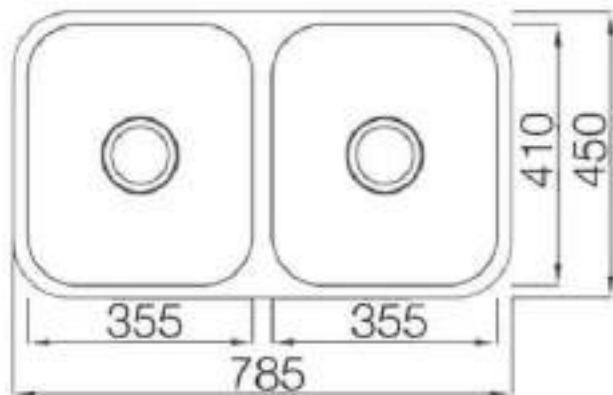

KITCHEN

S E R I E S

221.0254

Kitchen double bowl sink

Size: 785*450*180mm
 Thickness: 0.9mm
 Material: Stainless steel 304
 Surface: Brushed

221.0255

Kitchen single bowl sink

Size: 490*440*180mm
 Thickness: 0.7mm
 Material: Stainless steel 304
 Surface: Brushed
 Colors: silver/gold/gray/rose gold