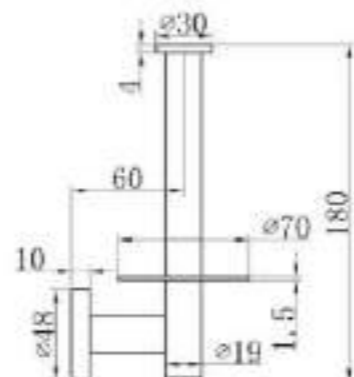

399.7020

Toilet paper holder

Size: $\Phi 19 \times 180$ mm
Material: SUS
Surface: Polished bright