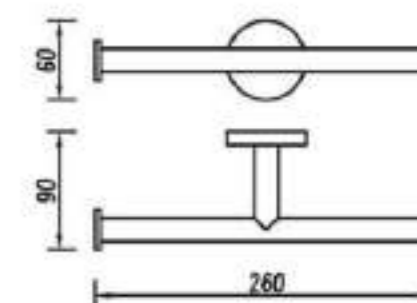

3699.7019

Double roll toilet paper holder

Size: $260 \times 90 \times 60$ mm
Material: SUS
Surface: Polished bright