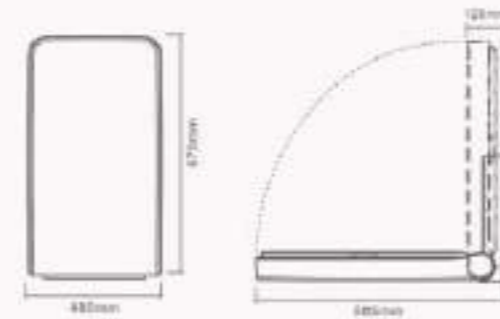

Color:cream white
Vertical

- Hinge system design, closing the table when not in use, more efficient and rational using space.
- Hinge bracket with metal design provides high strength and stability, maximum load 20kg.
- With high quality gas spring design, allows one-hand opening and closing operation.
- Large table with adjustable seat belts to better protect baby.