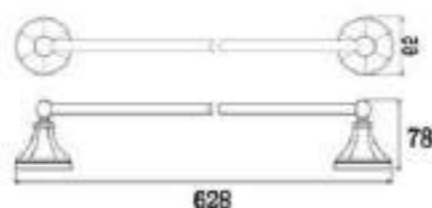

399.7034

Toilet Brush Holder

Size: 115*172*365 mm
Material: Brass
Surface : Gold

399.7036

Towel Rack

Size: 628*229*116mm
Material: Brass
Surface : Gold

399.7037

Towel ring

Size: 180*208*78 mm
Material: Brass
Surface : Gold

399.7038

Shelf

Size: 599*128*85mm
Material: Brass
Surface : Gold

399.7039

Towel bar

Size: 628*78*65mm
Material: Brass
Surface : Gold

399.7040

Double Shelf

Size: 599*128*430mm
Material: Brass
Surface : Gold

399.7041

Double towel bar

Size: 628*135*92mm
Material: Brass
Surface : Gold