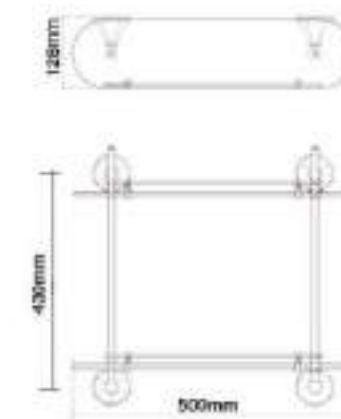

399.7037

Towel ring

Size: 180*208*78 mm
 Material: Brass
 Surface : Gold

399.7038

Shelf

Size: 599*128*85mm
 Material: Brass
 Surface : Gold

399.7039

Towel bar

Size: 628*78*65mm
 Material: Brass
 Surface : Gold

399.7040

Double Shelf

Size: 599*128*430mm
 Material: Brass
 Surface : Gold

399.7041

Double towel bar

Size: 628*135*92mm
 Material: Brass
 Surface : Gold

399.7042

Single Hook

Size: 75*60*30 mm
Material: SUS
Surface: Brushed Gold

399.7043

Single Cup

Size: 105*95*Φ68 mm
Material: SUS+glass
Surface: Brushed Gold

399.7044

Soap Dish

Size: 110*123*40 mm
Material: SUS+glass
Surface: Brushed Gold