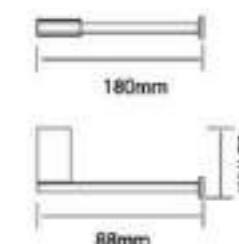

399.7045

Toilet Paper Holder

Size: 10*88*32 mm
Material: SUS
Surface: Brushed Gold