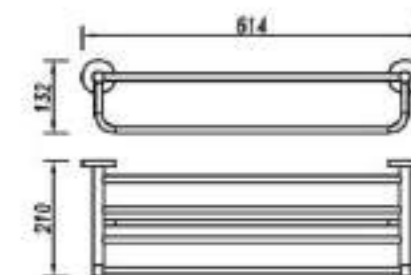

Shelf

Size: $516 \times 130 \times 60$ mm
Material: SUS
Surface: Polished bright

399.7025

Toilet brush holder

Size: $407 \times 115 \times 89$ mm
Material: SUS
Surface: Polished bright

399.7026

Towel rack

Size: $614 \times 210 \times 132$ mm
Material: SUS
Surface: Polished bright