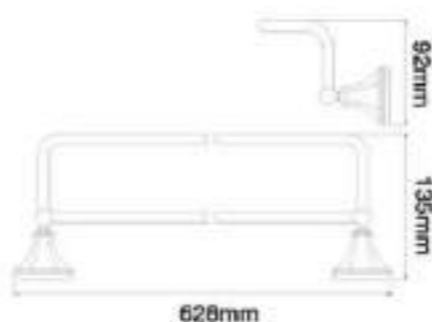

Size: 628*78*65mm
 Material: Brass
 Surface : Gold

399.7040

Double Shelf

Size: 599*128*430mm
 Material: Brass
 Surface : Gold

399.7041

Double towel bar

Size: 628*135*92mm
 Material: Brass
 Surface : Gold

399.7042

Single Hook

Size: 75*60*30 mm
Material: SUS
Surface: Brushed Gold

399.7043

Single Cup

Size: 105*95*Φ68 mm
Material: SUS+glass
Surface: Brushed Gold

399.7044

Soap Dish

Size: 110*123*40 mm
Material: SUS+glass
Surface: Brushed Gold