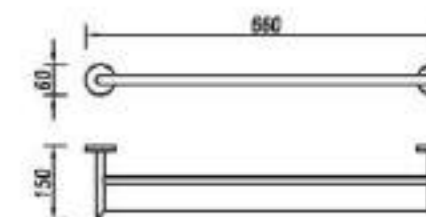

399.7023

Double towel bar

Size: $660 \times 150 \times 60$ mm
Material: SUS
Surface: Polished bright