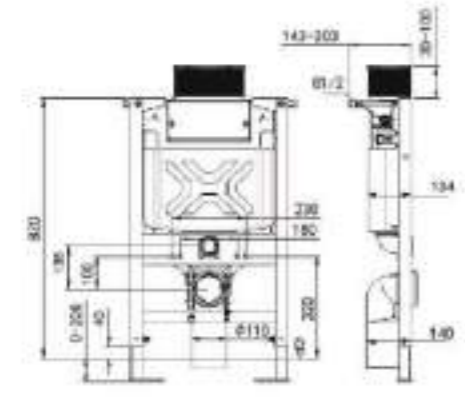

600.2411

Concealed Cistern (Thickness:132mm)
Adapt to wall-hung smart toilet
Adapt to induction panel or mechanical panels
Water pressure:0.1-16Bar
Configurable water volume:
6L/4L;6L/3L;4.5L/3L
Front push or top push
Adjustable range of foot length from 0 to 200mm
Equipped with 110 PVC sewage pipe components