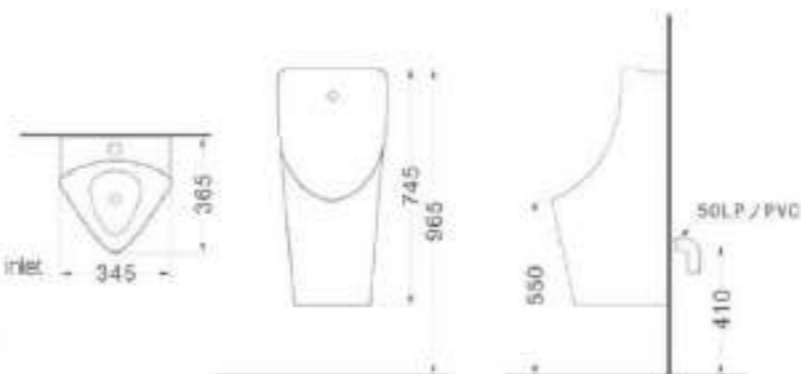

250.8162

Wall-mounted urinal

Size: 365*345*745mm
Flushing water volume: refer to the selected flushing valve
Water inlet method: top inlet/rear inlet
Drainage method: wall drainage
Installation method: wall-mounted