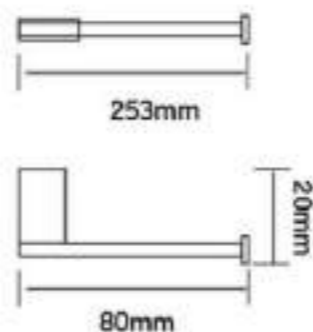

Size: 628*78*65mm
 Material: Brass
 Surface : Gold

399.7040

Double Shelf

Size: 599*128*430mm
 Material: Brass
 Surface : Gold

399.7041

Double towel bar

Size: 628*135*92mm
 Material: Brass
 Surface : Gold

399.7042

Single Hook

Size: 75*60*30 mm
Material: SUS
Surface: Brushed Gold

399.7043

Single Cup

Size: 105*95*Φ68 mm
Material: SUS+glass
Surface: Brushed Gold

399.7044

Soap Dish

Size: 110*123*40 mm
Material: SUS+glass
Surface: Brushed Gold

399.7045

Toilet Paper Holder

Size: 10*88*32 mm
Material: SUS
Surface: Brushed Gold

399.7046

Soap Dispenser

Size: Φ68*106*185 mm
Material: SUS+glass
Surface: Brushed Gold

399.7047

Toilet Brush Holder

Size: 140*113*360 mm
Material: SUS+glass
Surface: Brushed Gold

399.7048

Towel Holder

Size: 253*80*20 mm
Material: SUS
Surface: Brushed Gold

399.7049

Shelf

Size: 522*140*20 mm
Material: SUS
Surface: Brushed Gold