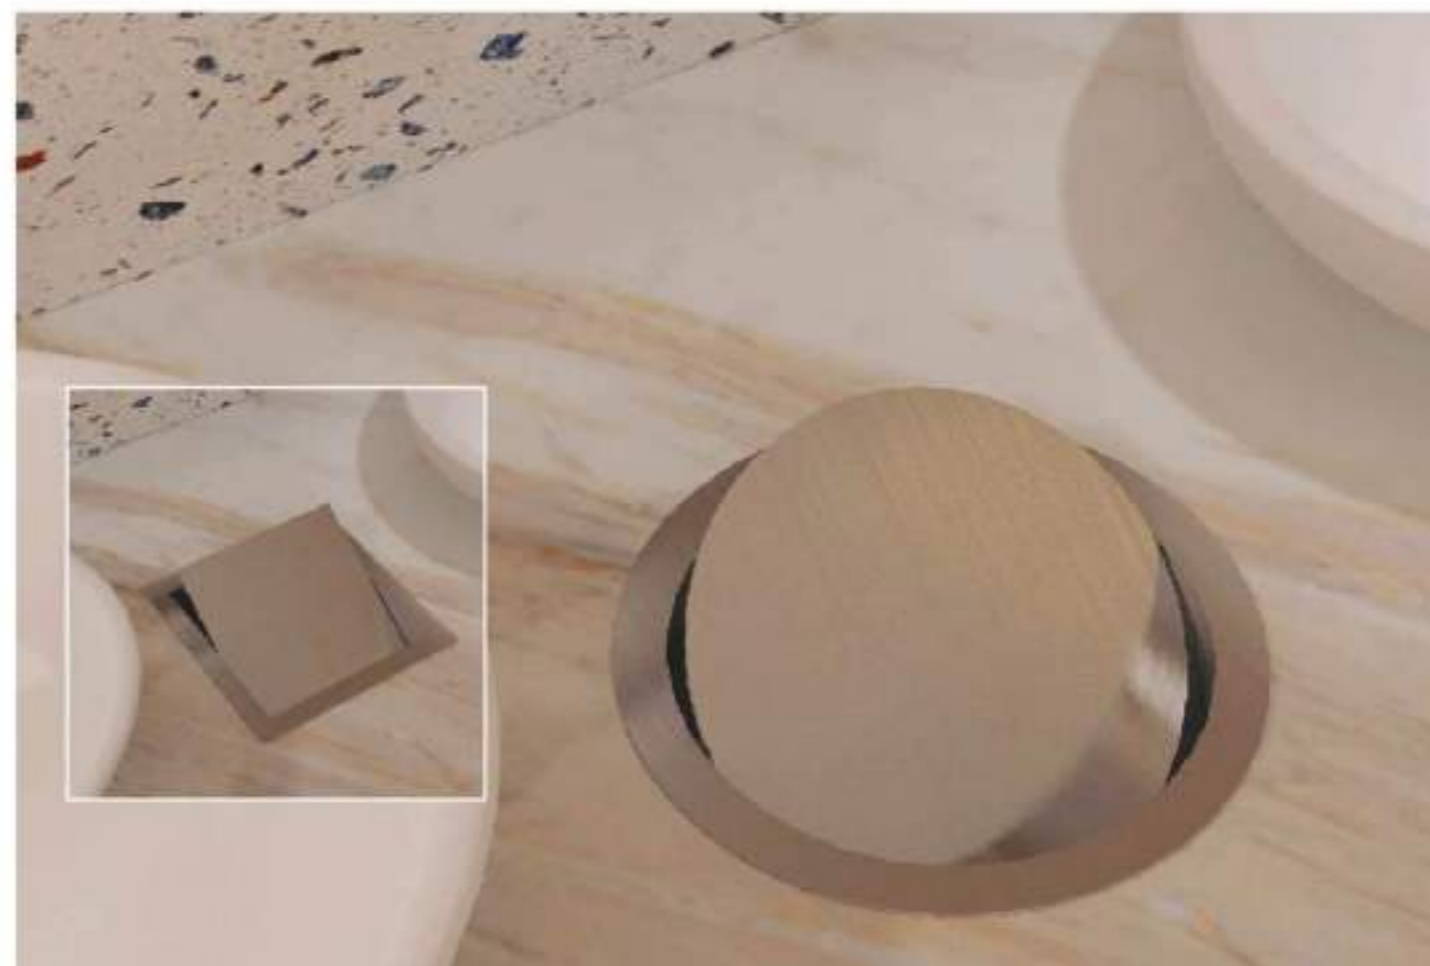

365.9070

Manual soap dispenser

Size: 122W*202*66Hmm
thickness : 0.7mm
Material: stainless steel 304,
Surface: brushed/polished
Capacity: 1000ml

365.9071

Manual soap dispenser

Size: 110Wx237Hx83mm
thickness : 0.7mm
Material: stainless steel 304,
Surface: brushed/polished
Capacity: 700ml