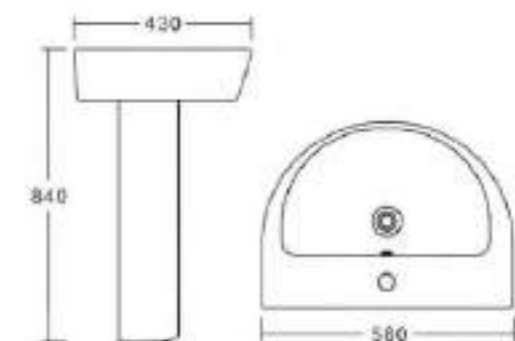

Size: 580×440×435mm
 Fixing to wall with back

**254.2003**

Pedestal Basin

Size: 550×410×820mm
 Fixing to wall with back

**254.1004**

Pedestal Basin

Size: 580×440×840mm
 Fixing to wall with back

WITH THE SUPREME HEART,