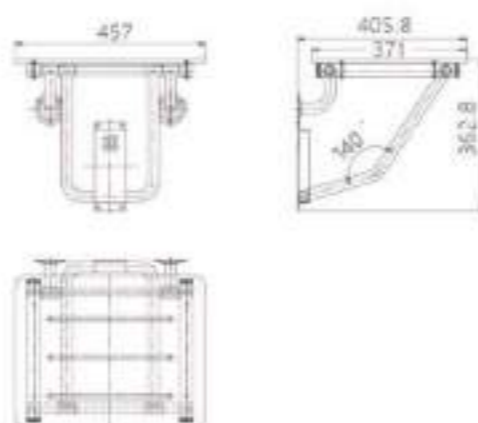

400.1026

Bathroom seat

Size : 450*400 mm ,
Material : stainless steel 304
Surface : satin