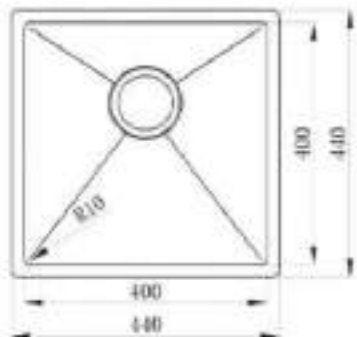

Size: 1380+480+180mm
 Thickness: 0.8mm
 Material: Stainless steel 304
 Surface: Brushed

221.0266

Kitchen single bowl sink with overflow hole

Size: 440*440*180mm
 Thickness: 1.0mm
 Material: Stainless steel 304
 Surface: Brushed