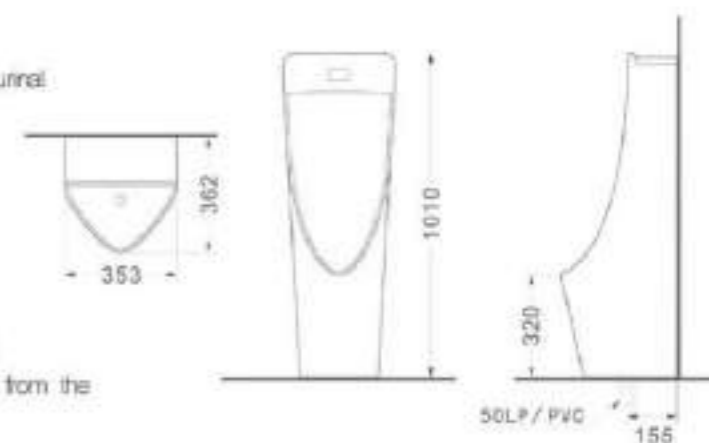

250.8165

Floor-mounted automatic sensor urinal

Size: 362*353*1010mm
Water inlet requirements: 0.07M Pa -0.75MPa
Water volume: 0.5L-1.5L
Water inlet method: rear inlet
Drainage method: floor
Installation method: floor-mounted
Sensing distance: within 600mm from the front of the sensor window
Power supply: AC/DC