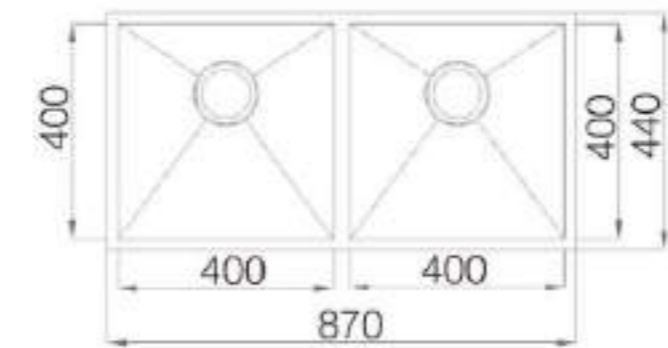

221.0269

Kitchen double bowl sink without overflow hole

Size: 870*440*180mm

Thickness: 1.0mm

Material: Stainless steel 304

Surface: Brushed

Colors: silver/gold/gray/rose gold