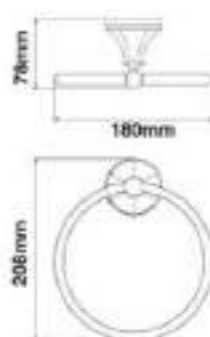

399.7034

Toilet Brush Holder

Size: 115*172*365 mm
Material: Brass
Surface : Gold

399.7036

Towel Rack

Size: 628*229*116mm
Material: Brass
Surface : Gold

399.7037

Towel ring

Size: 180*208*78 mm
Material: Brass
Surface : Gold

399.7038

Shelf

Size: 599*128*85mm
Material: Brass
Surface : Gold

399.7039

Towel bar

Size: 628*78*65mm
Material: Brass
Surface : Gold

399.7040

Double Shelf

Size: 599*128*430mm
Material: Brass
Surface : Gold

399.7041

Double towel bar

Size: 628*135*92mm
Material: Brass
Surface : Gold