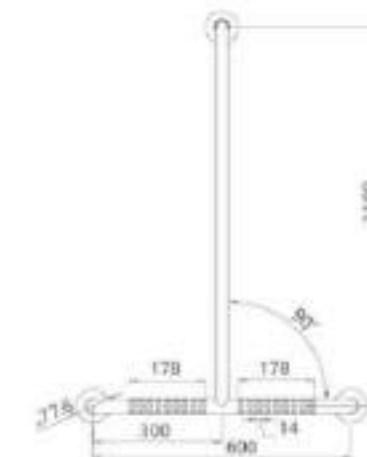

402.3061

Bathroom handrail

Size : $\text{Ø}32 \times 600 \times 1100$ mm ,
thickness : 1.2mm
Material : stainless steel 304
Surface : yellow
Technology : antibacterial and antiskid