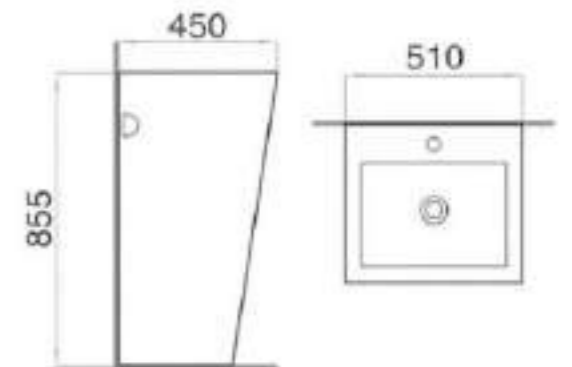

253.1008
Washdown floor mounted toilet
Size: 500*355*395mm
P-trap: 180mm

255.3002
Wall-hung bidet
Size: 500*355*295mm
Fixing to wall with back

254.2005
 Wall hung basin
 Size:565*445*390mm
 Fixing to wall with back

254.2006
 Pedestal basin
 Size:510*450*855mm
 Fixing to wall with back

ART LIFE

TO OWN SUPERBINE CONNECTION OF POINT, LINE,
SURFACE DESIGN, TO GIVE IMMORTAL LIFE IN ART
TO EXHIBIT AVAILABLE STYLE.

THE REAL NATURAL
SOURCE IS BEING TOUCHED