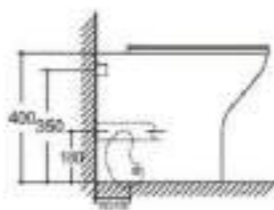

**253.1029**

Wall-hung Toilet

Size: 520x370x340mm
 P-trap: 180mm
 Flushing system: Rimless

**253.1030**

Floor Standing Toilet

Size: 540x360x400mm
 P-trap: 180mm
 Flushing system: Rimless

**253.1031**

Wall-hung Toilet