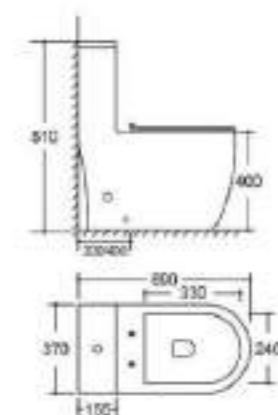

253.1017

Siphon One-piece toilet

Size: 690x370x810mm
S-trap: 300mm
Flow rate: 3/4.5L