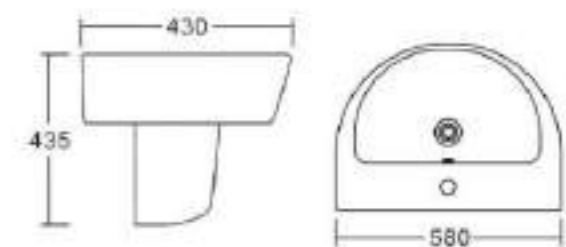

Size: 580×440×435mm
 Fixing to wall with back

**254.2003**

Pedestal Basin

Size: 550×410×820mm
 Fixing to wall with back

**254.1004**

Pedestal Basin

Size: 580×440×840mm
 Fixing to wall with back

WITH THE SUPREME HEART,