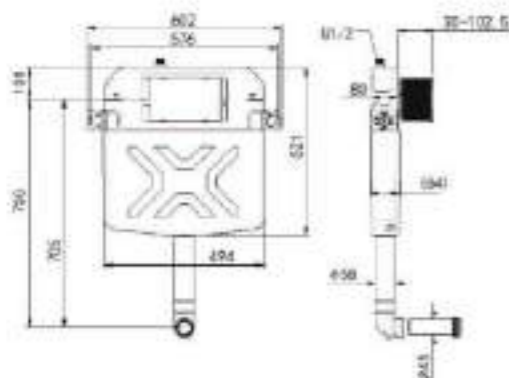

600.2404

Concealed Cistern (Thickness:80mm)
Adapt to floor mounted toilet
Adapt to mechanical panels
Water pressure:0.1-16Bar
Configurable water volume:
6L/4L;6L/3L;4.5L/3L
Front push
Adjustable range of foot length from 0 to 120mm
Equipped with 110 PVC sewage pipe components