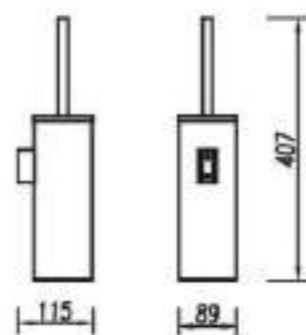

Shelf

Size: $516 \times 130 \times 60$ mm
Material: SUS
Surface: Polished bright

399.7025

Toilet brush holder

Size: $407 \times 115 \times 89$ mm
Material: SUS
Surface: Polished bright

399.7026

Towel rack

Size: $614 \times 210 \times 132$ mm
Material: SUS
Surface: Polished bright