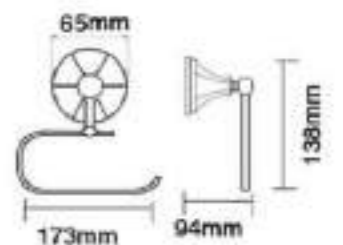

399.7034

Toilet paper holder

Size: $173 \times 94 \times 138$ mm
Material: Brass
Surface : Gold