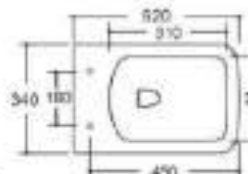

253.1029

Wall-hung Toilet

Size: 520x370x340mm
P-trap: 180mm
Flushing system: Rimless