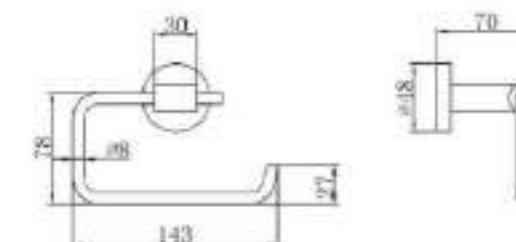

3699.7014

Double hook

Size: 82×70 mm
Material: SUS
Surface: Polished bright

3699.7015

Toilet paper holder

Size: $143 \times 78 \times 70$ mm
Material: SUS
Surface: Polished bright

3699.7016

Single cup