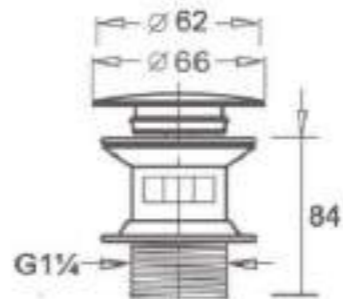

214.7879

Pop-up Basin Drain

Material: Brass
Surface treatment: Chrome
Specification: G1-1 / 4