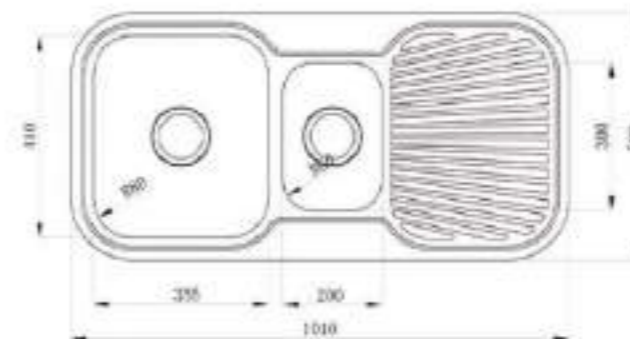

221.0264

Kitchen double bowl sink with drainboard

Size: 1010*500*180mm
Thickness: 0.8mm
Material: Stainless steel 304
Surface: Brushed