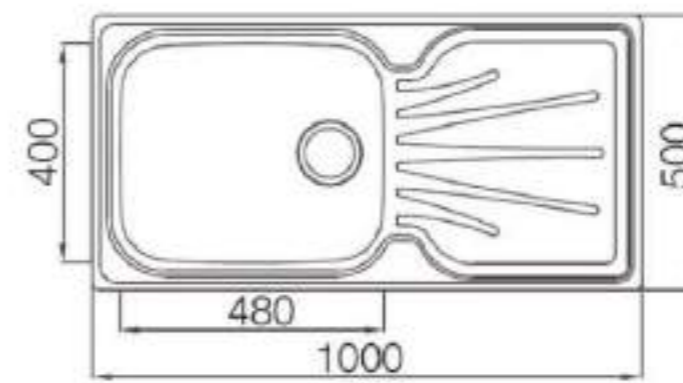

221.0260

Kitchen single bowl sink with drainboard

Size: 1000*500*200mm
Thickness: 0.8mm
Material: Stainless steel 304
Surface: Brushed