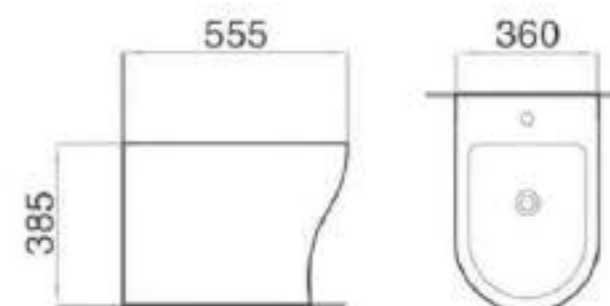

253.3003

Floor mounted bidet

Size: 555*360*385mm

Fixing to wall with back