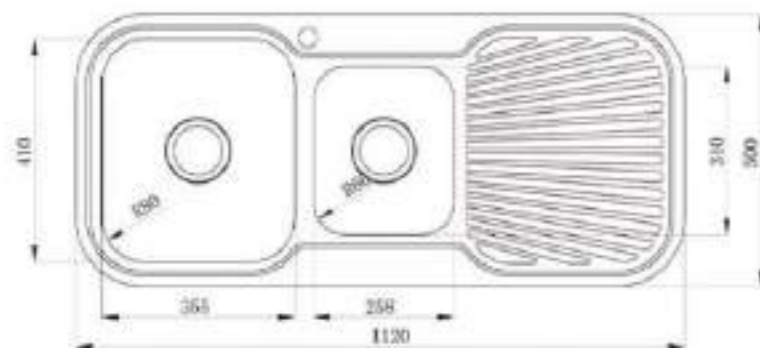

221.0260

Kitchen single bowl sink with drainboard

Size: 1000*500*200mm
 Thickness: 0.8mm
 Material: Stainless steel 304
 Surface: Brushed

221.0261

Kitchen double bowl sink with drainboard

Size: 1120×500×180mm
 Thickness: 0.8mm
 Material: Stainless steel 304
 Surface: Brushed