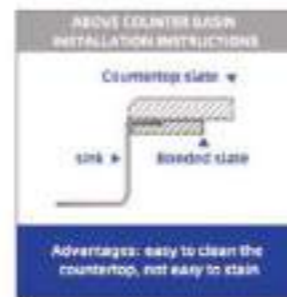

221.0254

Kitchen double bowl sink

Size: 785*450*180mm
Thickness: 0.9mm
Material: Stainless steel 304
Surface: Brushed