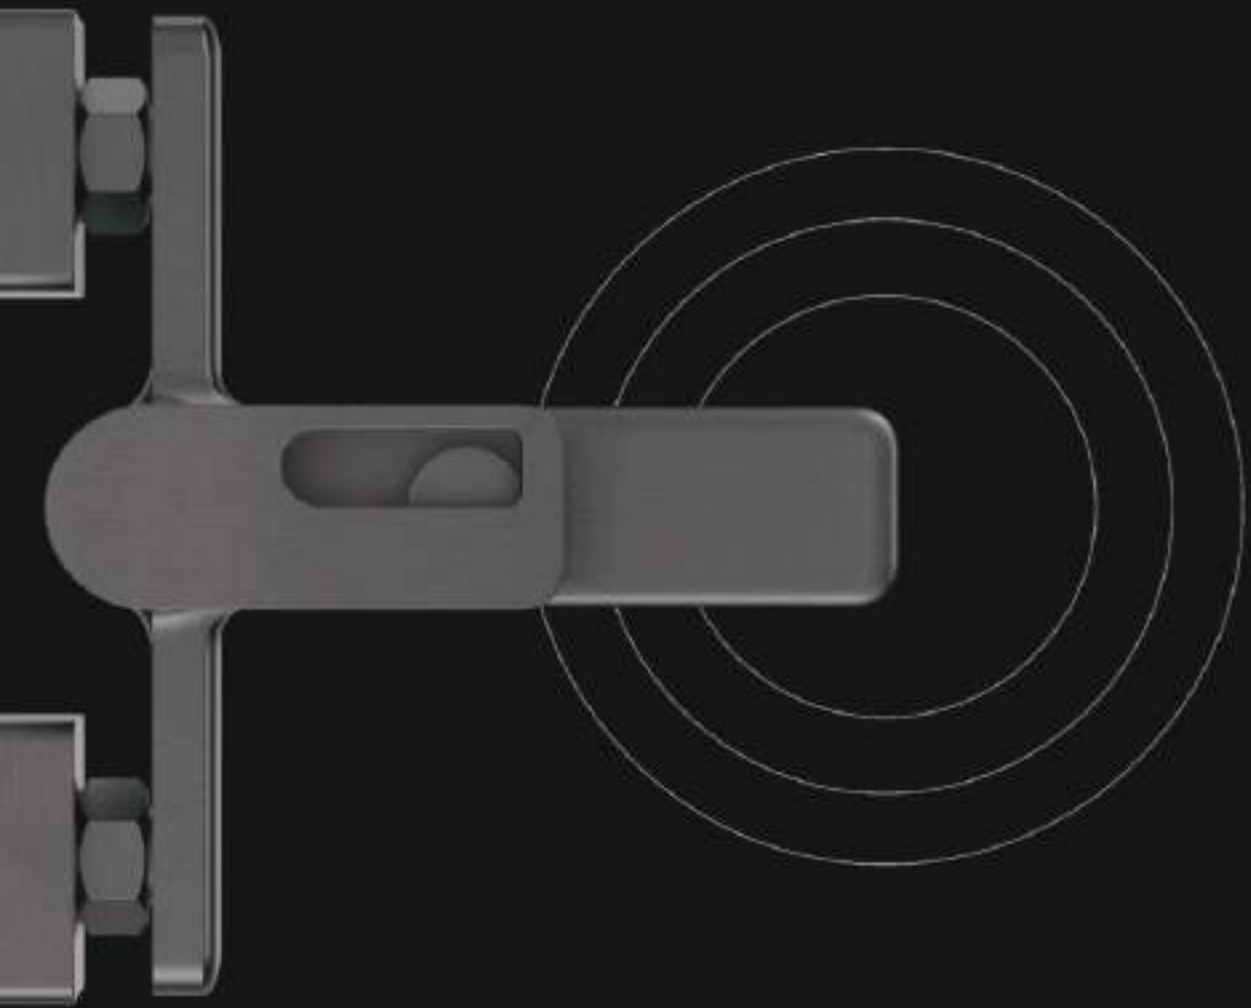

Joe & Jone

We Deal in Water Conservation

BOLTON

S E R I E S