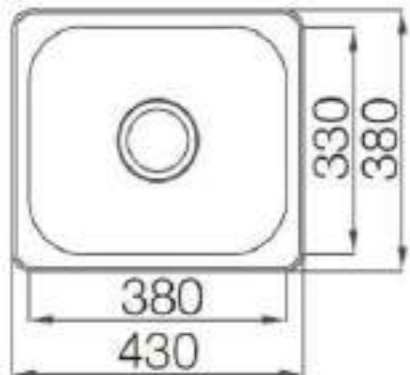

221.0256

Kitchen single bowl sink

Size: 430*380*180mm
Thickness: 0.8mm
Material: Stainless steel 304
Surface: Brushed
Colors: silver/gold/gray/rose gold