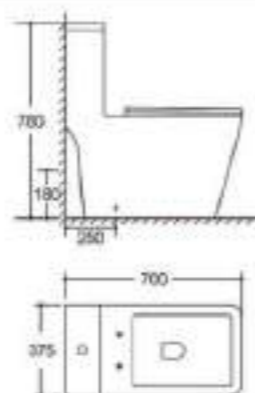

NEW

253.1016

Washdown One-piece Toilet

Size: 700x370x780mm
S-trap: 250mm
P-trap: 180mm
Flow rate: 3/4.5L

253.1017

Siphon One-piece toilet

Size: 690x370x810mm
S-trap: 300mm
Flow rate: 3/4.5L

NEW

253.1018

Washdown One-piece Toilet

Size: 700x375x780mm
S-trap: 250mm
P-trap: 180mm
Flow rate: 3/4.5L

253.1019

Siphon One-piece toilet

Size: 640x360x800mm
S-trap: 300mm
Flow rate: 3/4.5L

253.1020

Siphon One-piece toilet

Size: 710x400x800mm
S-trap: 300mm
Flow rate: 3/4.5L

253.1021

Washdown One-piece Toilet

Size: 650x340x770mm
S-trap: 250mm
P-trap: 180mm
Flow rate: 3/4.5L

253.1022

Washdown One-piece toilet

Size: 700x380x780mm
S-trap: 250/300mm
Flow rate: 3/4.5L

253.1023

Washdown One-piece Toilet

Size: 650x340x770mm
S-trap: 250mm
P-trap: 180mm
Flow rate: 3/4.5L