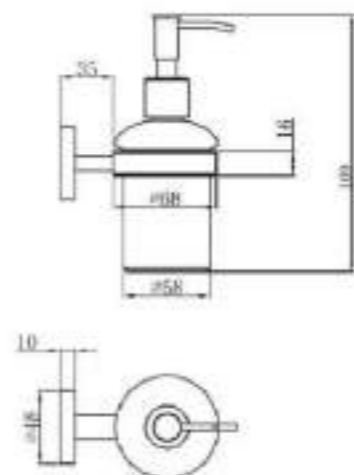

399.7023

Double towel bar

Size: $660 \times 150 \times 60$ mm
Material: SUS
Surface: Polished bright

399.7023

Soap dispenser

Size: $\Phi 68 \times 169$ mm
Material: SUS+glass
Surface: Polished bright

399.7024