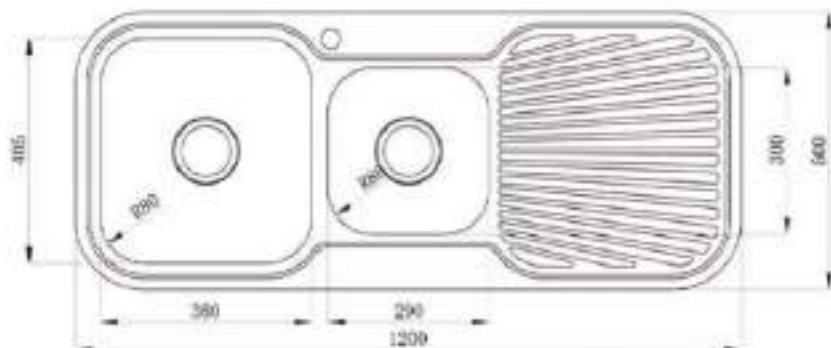

221.0262

Kitchen double bowl sink with drainboard

Size: 1200×500×180mm
 Thickness: 0.8mm
 Material: Stainless steel 304
 Surface: Brushed

221.0263

Kitchen double bowl sink with drainboard

Size: 1200*500*180mm
 Thickness: 0.8mm
 Material: Stainless steel 304
 Surface: Brushed