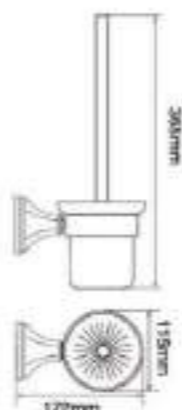

399.7032

Toilet paper holder with cover

Size: $130 \times 77 \times 156$ mm
Material: Brass
Surface : Gold

399.7033

Soap Dish

Size: $136 \times 124 \times 65$ mm
Material: Brass
Surface : Gold

399.7034

Toilet paper holder

Size: $173 \times 94 \times 138$ mm
Material: Brass
Surface : Gold

399.7034

Toilet Brush Holder

Size: 115*172*365 mm
 Material: Brass
 Surface : Gold

399.7036

Towel Rack

Size: 628*229*116mm
 Material: Brass
 Surface : Gold

399.7037

Towel ring

Size: 180*208*78 mm
 Material: Brass
 Surface : Gold

399.7038

Shelf

Size: 599*128*85mm
 Material: Brass
 Surface : Gold

399.7039

Towel bar