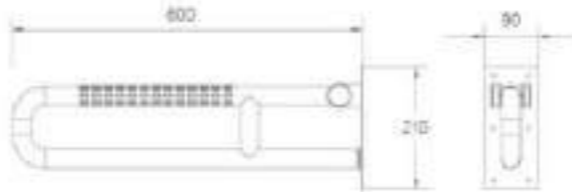

402.3140

U-shaped toilet rail

Size : $\Phi 32 \times 600$ mm ,
thickness : 1.2mm
Material : stainless steel 304
Surface : yellow
Technology : antibacterial and antiskid