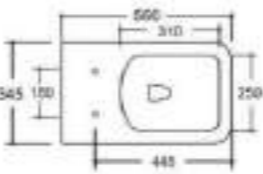

253.1028

Floor Standing Toilet

Size: 560x345x400mm
P-trap: 180mm
Flushing system: Rimless