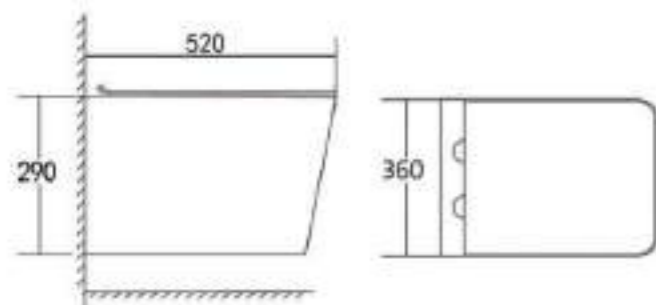

Size: 540x370x360mm
 P-trap: 180mm
 Flushing system: Rimless

253.1032

Washdown wall-hung toilet

520*360*290mm
 P-trap: 180mm
 Matt Black
 Cover material: UF

253.1033

Washdown wall-hung toilet

505*365*360mm
 P-trap: 180mm
 Matt Black
 Cover material: UF