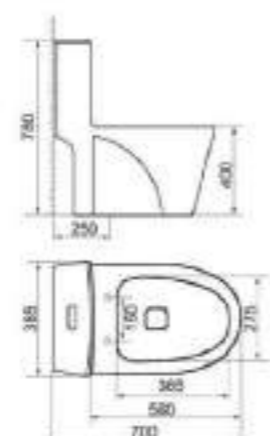

256.4017
Size: 505x385x140mm

256.4001
Size: 380x600x90mm

256.4002
Size: 380x600x90mm

256.4003
Size: 380x600x90mm

256.4004
Size: 380x600x90mm

256.4005
Size: 380x600x90mm

256.4006
Size: 380x600x90mm

256.4007
Size: 420x420x150mm

Size: 700x370x780mm
 S-trap: 250mm
 P-trap: 180mm
 Flow rate: 3/4.5L

**253.1017**

Siphon One-piece toilet

Size: 690x370x810mm
 S-trap: 300mm
 Flow rate: 3/4.5L

NEW

**253.1018**

Washdown One-piece Toilet

Size: 700x375x780mm
 S-trap: 250mm
 P-trap: 180mm
 Flow rate: 3/4.5L

**253.1019**

Siphon One-piece toilet

Size: 640x360x800mm
 S-trap: 300mm
 Flow rate: 3/4.5L

**253.1020**

Siphon One-piece toilet

Size: 710x400x800mm
 S-trap: 300mm
 Flow rate: 3/4.5L

**253.1021**

Washdown One-piece Toilet

Size: 650x340x770mm
 S-trap: 250mm
 P-trap: 180mm
 Flow rate: 3/4.5L

**253.1022**

Washdown One-piece toilet

Size: 700x380x780mm
 S-trap: 250/300mm
 Flow rate: 3/4.5L

**253.1023**

Washdown One-piece Toilet

Size: 650x340x770mm
 S-trap: 250mm
 P-trap: 180mm
 Flow rate: 3/4.5L