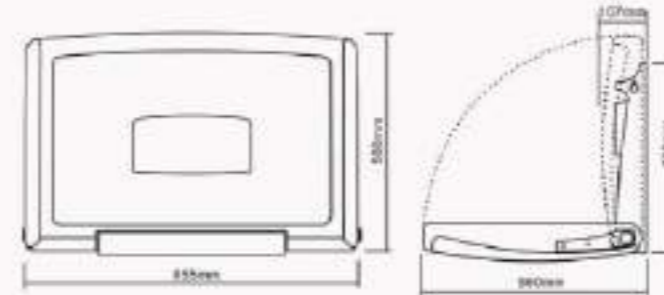

Color:cream white/gray
Horizontal

- Hinge system design, closing the table when not in use, more efficient and rational using space.
- Hinge bracket with metal design provides high strength and stability, maximum load 20kg.
- With high quality gas spring design, allows one-hand opening and closing operation.
- Large table with adjustable seat belts to better protect baby.
- Built with sanitary pads diaper bag hooks and storage boxes.
- Dimensions: (Open:855X560X495mm)(Closed:855X560X107mm)