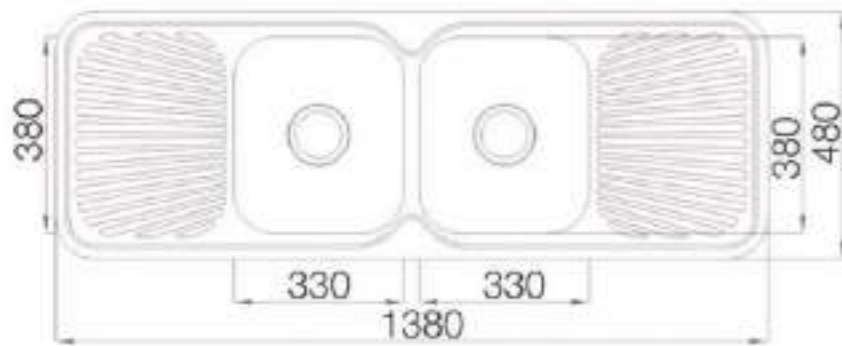

Different Drainboard Design

Can be customized

2210265

Kitchen double bowl sink with drainboard

Size: 1380+480+180mm
Thickness: 0.8mm
Material: Stainless steel 304
Surface: Brushed