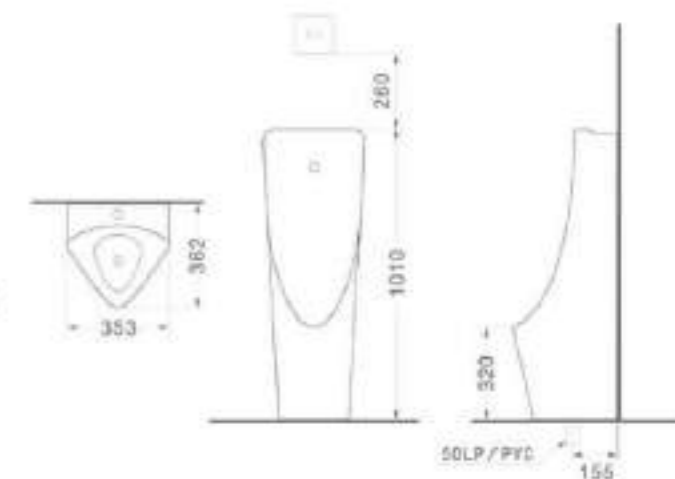

250.8163

Floor-mounted urinal

Size: 362*353*1010mm
Flushing water volume: refer to the selected flushing valve
Water inlet method: top inlet/rear inlet
Drainage method: floor drainage
Installation method: floor-mounted