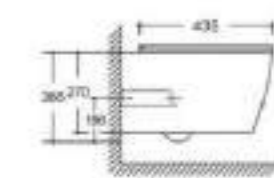

253.1027

Wall-hung Toilet

Size: 485x365x365mm
P-trap: 180mm
Flushing system: Rimless