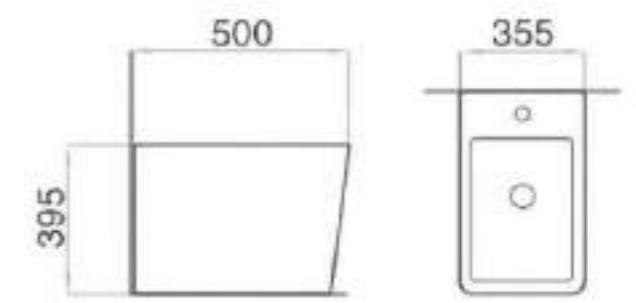

255.3001
Floor mounted bidet
Size:500*355*395mm
Fixing to wall with back