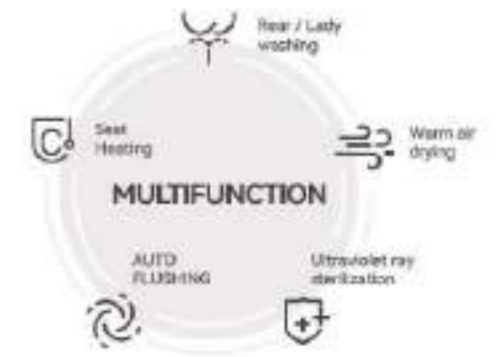

753.2212

WALL MOUNTED
Flushing Mode : Washdown
Drainage Method : Wall Drain
Rated Voltage : Ac2 220V
Rated Power : 1080W
Overall Unit Waterproof : Ipx4