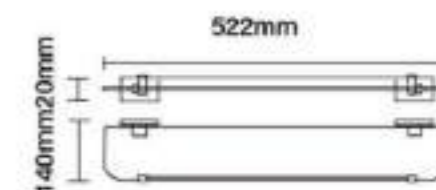

Size: 140*113*360 mm
Material: SUS+glass
Surface: Brushed Gold

399.7048

Towel Holder

Size: 253*80*20 mm
Material: SUS
Surface: Brushed Gold

399.7049

Shelf

Size: 522*140*20 mm
Material: SUS
Surface: Brushed Gold