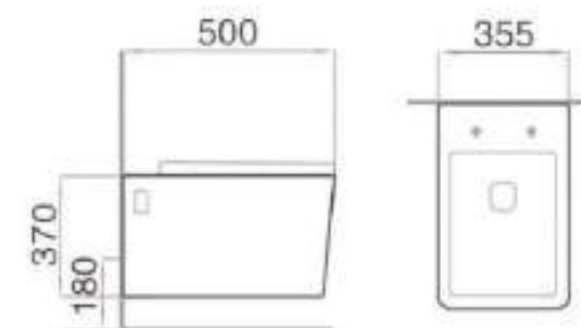

253.1006
Washdown two-piece toilet
640*370*805mm
P-trap:180mm
S-trap:250mm

255.3001
Floor mounted bidet
Size:500*355*395mm
Fixing to wall with back

253.1007
Washdown wall-hung toilet
Size: 500*355*370mm
P-trap: 180mm