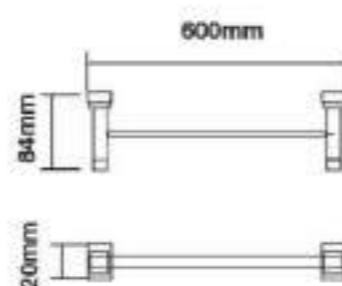

399.7050

Towel Bar

Size: 600*84*20 mm
Material: SUS
Surface: Brushed Gold