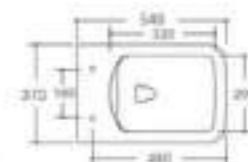

253.1031

Wall-hung Toilet

Size: 540x370x360mm
P-trap: 180mm
Flushing system: Rimless