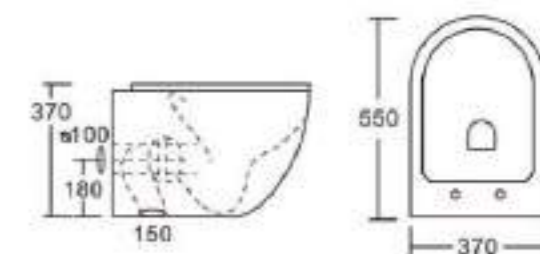

253.1004

Washdown wall-hung toilet

550×370×370mm
P-trap: 180mm
Cover material: UF