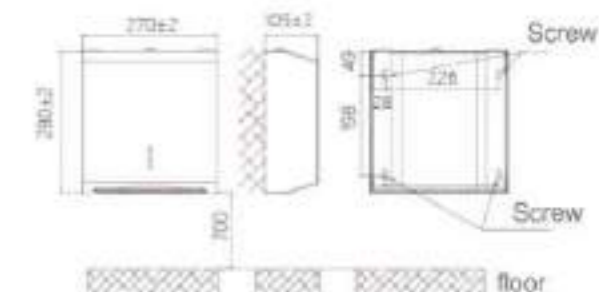

400.1016

Tissue box

Size : 270*290*105 mm ,
thickness : 0.7mm
Material : stainless steel 304
Surface : brushed/polished
Capacity : 300piece
Installation : wall-mounted