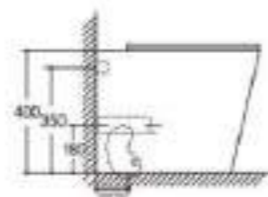

253.1024

Floor Standing Toilet

Size: 560x360x400mm
P-trap: 180mm
Flushing system: Rimless