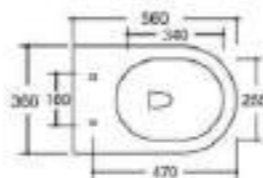

253.1026

Floor Standing Toilet

Size: 560x360x400mm
P-trap: 180mm
Flushing system: Rimless