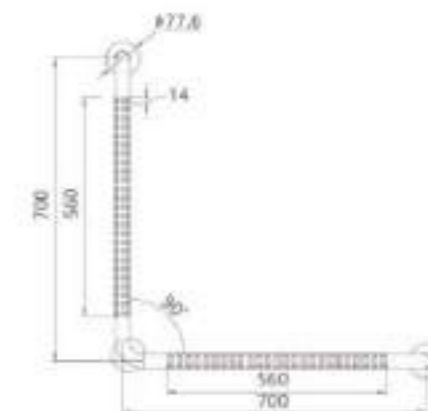

Size : $\text{Ø}32 \times 700 \times 700$ mm ,
thickness : 1.2mm
Material : stainless steel 304
Surface : yellow
Technology : antibacterial and antiskid

402.3061

Bathroom handrail

Size : $\text{Ø}32 \times 600 \times 1100$ mm ,
thickness : 1.2mm
Material : stainless steel 304
Surface : yellow
Technology : antibacterial and antiskid