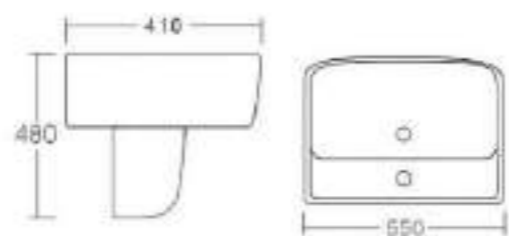

254.2001

Half-pedestal basin

Size: 550×410×480mm
Fixing to wall with back