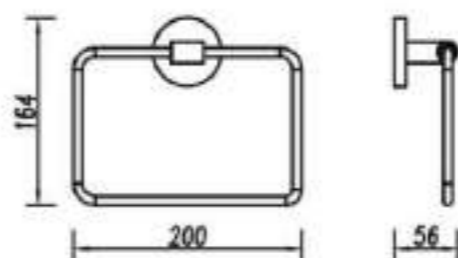

Size: $\Phi 19 \times 180$ mm
Material: SUS
Surface: Polished bright

399.7021

Towel bar

Size: $660 \times 75 \times 60$ mm
Material: SUS
Surface: Polished bright

399.7022

Towel ring

Size: $200 \times 164 \times 56$ mm
Material: SUS
Surface: Polished bright