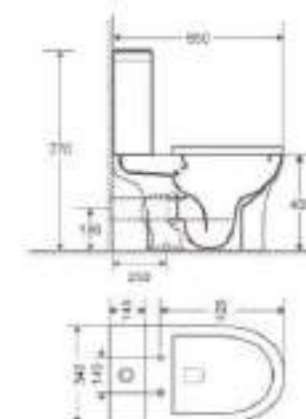

256.4017
Size: 505x385x140mm

256.4001
Size: 380x600x90mm

256.4002
Size: 380x600x90mm

256.4003
Size: 380x600x90mm

256.4004
Size: 380x600x90mm

256.4005
Size: 380x600x90mm

256.4006
Size: 380x600x90mm

256.4007
Size: 420x420x150mm

Size: 700x370x780mm
 S-trap: 250mm
 P-trap: 180mm
 Flow rate: 3/4.5L

**253.1017**

Siphon One-piece toilet

Size: 690x370x810mm
 S-trap: 300mm
 Flow rate: 3/4.5L

NEW

**253.1018**

Washdown One-piece Toilet

Size: 700x375x780mm
 S-trap: 250mm
 P-trap: 180mm
 Flow rate: 3/4.5L

**253.1019**

Siphon One-piece toilet

Size: 640x360x800mm
 S-trap: 300mm
 Flow rate: 3/4.5L

**253.1020**

Siphon One-piece toilet

Size: 710x400x800mm
 S-trap: 300mm
 Flow rate: 3/4.5L

**253.1021**

Washdown One-piece Toilet

Size: 650x340x770mm
 S-trap: 250mm
 P-trap: 180mm
 Flow rate: 3/4.5L

**253.1022**

Washdown One-piece toilet

Size: 700x380x780mm
 S-trap: 250/300mm
 Flow rate: 3/4.5L

**253.1023**

Washdown One-piece Toilet

Size: 650x340x770mm
 S-trap: 250mm
 P-trap: 180mm
 Flow rate: 3/4.5L