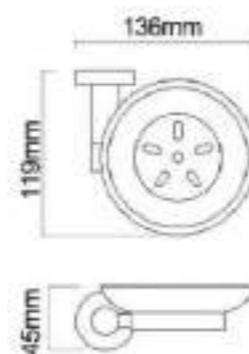

399.7065

Toilet Paper Holder With Cover

Size: 150*95*144 mm
Material: SUS
Surface : Chrome

399.7066

Soap Dish

Size: 136*119*45 mm
Material: SUS
Surface : Chrome

399.7067

Toilet Brush Holder