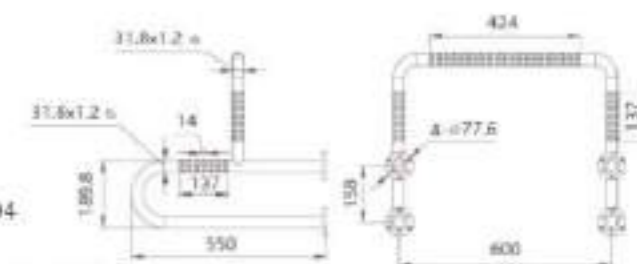

402.3091

Urinal handrail

Size : $\Phi 32 \times 600$ mm ,
thickness : 1.2mm
Material : stainless steel 304
Surface : yellow
Technology : antibacterial and antiskid

402.3110

Toilet combination backrest

Size : $\Phi 32 \times 365 \times 150$ mm ,
thickness : 1.2mm
Material : stainless steel 304
Surface : yellow
Technology : antibacterial and antiskid