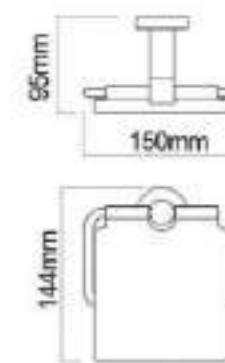

399.7065

Toilet Paper Holder With Cover

Size: 150*95*144 mm
Material: SUS
Surface : Chrome