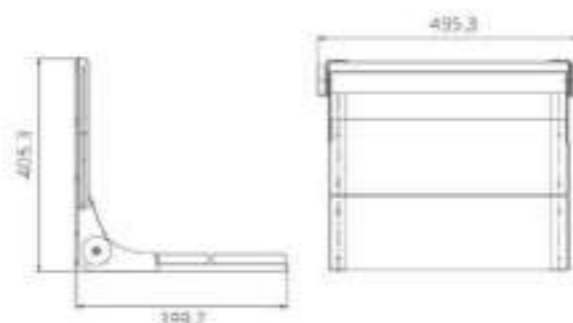

Bathroom seat

Size : 500*400 mm ,
Material : stainless steel 304
Surface : satin
Cushion : teak

400.1025

Corner mounted footboard

Size : 287 mm
Material : stainless steel 304
Surface : satin

400.1026

Bathroom seat