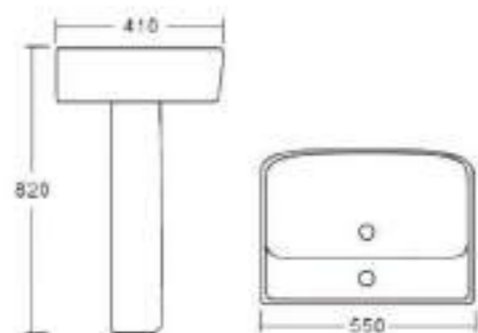

**253.1004**

Washdown wall-hung toilet

550×370×370mm
 P-trap: 180mm
 Cover material: UF

**254.2001**

Half-pedestal basin

Size: 550×410×480mm
 Fixing to wall with back

**254.1002**

Half-pedestal basin

Size: 580×440×435mm
 Fixing to wall with back

**254.2003**

Pedestal Basin

Size: 550×410×820mm
 Fixing to wall with back

**254.1004**

Pedestal Basin

Size: 580×440×840mm
 Fixing to wall with back

WITH THE SUPREME HEART,