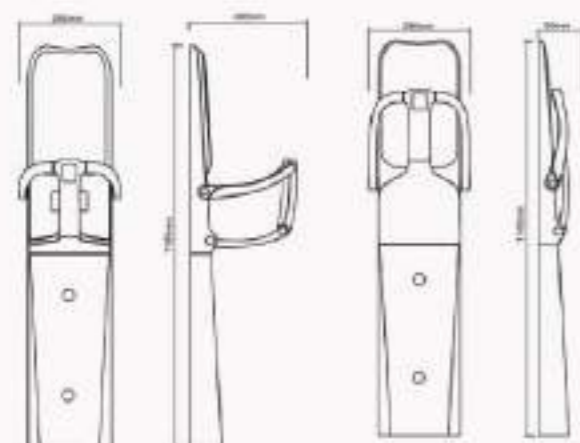

- Haft design, easy to open and close, saving space.
- Adjustable seat belts to better protect baby.
- Compact ultra slim profile.
- Maximum load 25kg.