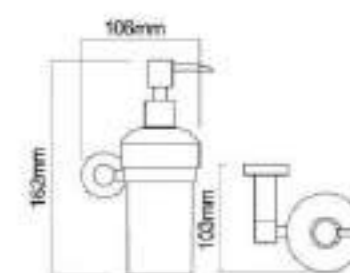

399.7063

Soap Dispenser

Size: 106*103*162 mm
Material: SUS+glass
Surface : Chrome