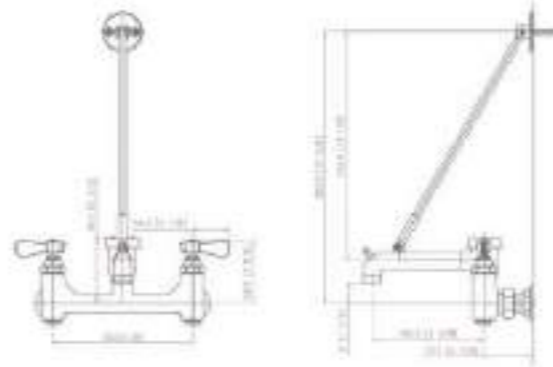

181.2019

Service Sink Faucet

Material: Brass
Finish: Rough Chrome
8" Wall-mounted

181.2018

Glass Rinser

Material: Stainless steel 304
Finish: Brushed nickel
Sink countertop