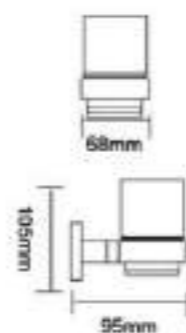

Size: 628*78*65mm
 Material: Brass
 Surface : Gold

399.7040

Double Shelf

Size: 599*128*430mm
 Material: Brass
 Surface : Gold

399.7041

Double towel bar

Size: 628*135*92mm
 Material: Brass
 Surface : Gold

399.7042

Single Hook

Size: 75*60*30 mm
Material: SUS
Surface: Brushed Gold

399.7043

Single Cup

Size: 105*95*Φ68 mm
Material: SUS+glass
Surface: Brushed Gold

399.7044

Soap Dish

Size: 110*123*40 mm
Material: SUS+glass
Surface: Brushed Gold