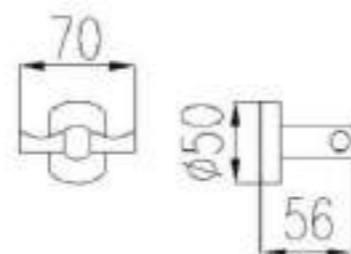

399.7055

Towel ring

Size: 196*160*64 mm
Material: Zinc+SUS
Surface: Chrome

399.7057

Double hook

Size: 70*56 mm
Material: Zinc
Surface: Chrome

399.7056

Toilet paper holder with cover