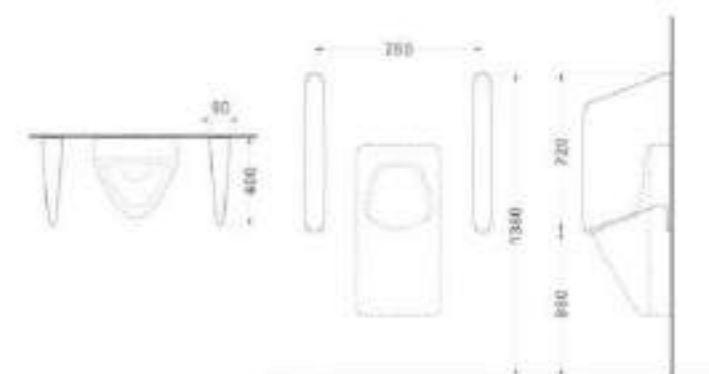

250.8166

Urinal partition

Size: 90*400*720