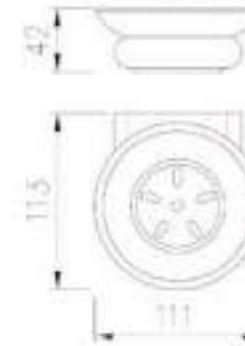

Size: 85*99*95 mm
Material: Zinc alloy
Surface : Matt black

399.7002

Soap dish

Size: 111*113*42 mm
Material: Zinc alloy
Surface : Matt black

399.7003

Toilet paper holder

Size: 164*72*28 mm
Material: Zinc alloy
Surface : Matt black