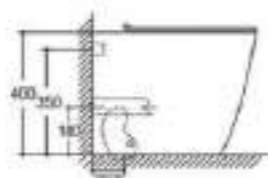

253.1026

Floor Standing Toilet

Size: 560x360x400mm
P-trap: 180mm
Flushing system: Rimless