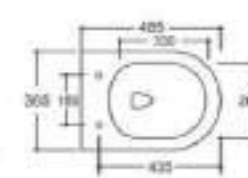

253.1027

Wall-hung Toilet

Size: 485x365x365mm
P-trap: 180mm
Flushing system: Rimless