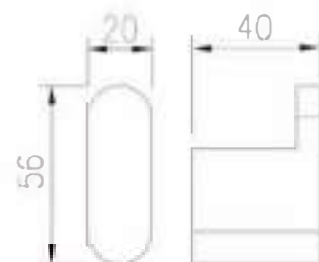

399.7004

Single hook

Size: 20*40*56 mm
Material: Zinc alloy
Surface : Matt black