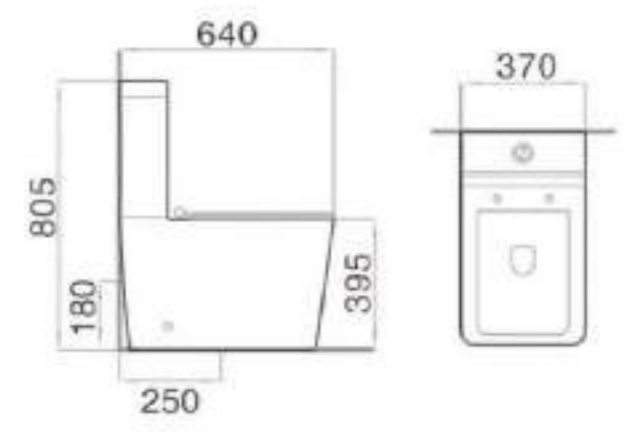

253.1006
Washdown two-piece toilet
640*370*805mm
P-trap:180mm
S-trap:250mm