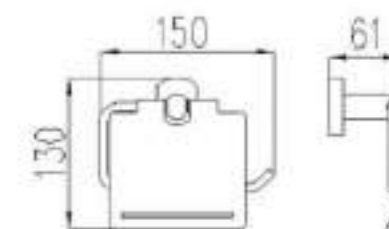

399.7056

Toilet paper holder with cover

Size: 150*130*61 mm
Material: Zinc+SUS
Surface: Chrome