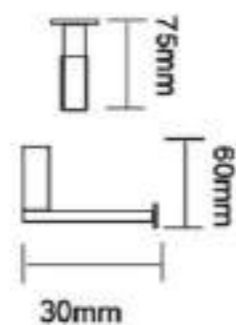

399.7037

Towel ring

Size: 180*208*78 mm
 Material: Brass
 Surface : Gold

399.7038

Shelf

Size: 599*128*85mm
 Material: Brass
 Surface : Gold

399.7039

Towel bar

Size: 628*78*65mm
 Material: Brass
 Surface : Gold

399.7040

Double Shelf

Size: 599*128*430mm
 Material: Brass
 Surface : Gold

399.7041

Double towel bar

Size: 628*135*92mm
 Material: Brass
 Surface : Gold

399.7042

Single Hook

Size: 75*60*30 mm
Material: SUS
Surface: Brushed Gold

399.7043

Single Cup

Size: 105*95*Φ68 mm
Material: SUS+glass
Surface: Brushed Gold

399.7044

Soap Dish

Size: 110*123*40 mm
Material: SUS+glass
Surface: Brushed Gold