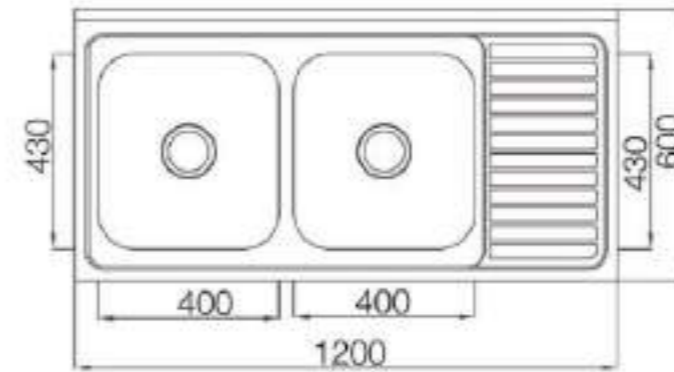

221.0271

Kitchen double bowl sink with back splash

Size: 1200*600*210mm
Thickness: 0.8mm
Material: Stainless steel 304
Surface: Brushed