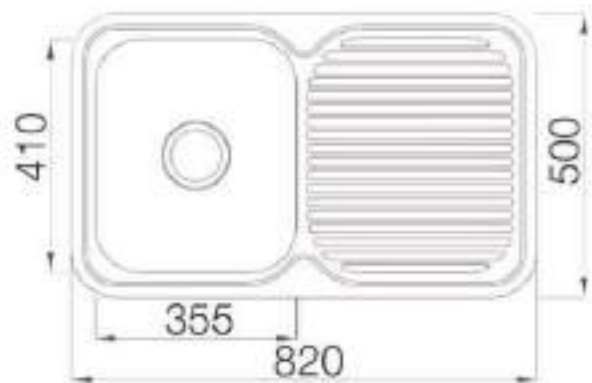

221.0259

Kitchen single bowl sink with drainboard

Size: 820*500*180mm
Thickness: 0.7mm
Material: Stainless steel 304
Surface: Brushed