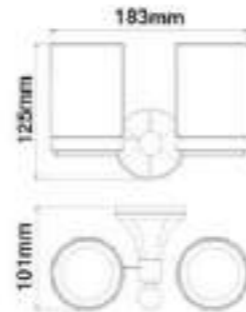

399.7027

Double Hook

Size: $\Phi 65 \times 78$ mm
Material: Brass
Surface : Gold

399.7028

Soap Basket

Size: $139 \times 166 \times 93$ mm
Material: Brass
Surface : Gold

399.7029

Single Cup

Size: $115 \times 125 \times 98$ mm
Material: Brass
Surface : Gold

399.7030

Soap Dispenser

Size: $130 \times 105 \times 162$ mm
Material: Brass
Surface : Gold

399.7031

Double Cup

Size: $183 \times 101 \times 125$ mm
Material: Brass
Surface : Gold

399.7032

Toilet paper holder with cover

Size: $130 \times 77 \times 156$ mm
Material: Brass
Surface : Gold

399.7033

Soap Dish

Size: $136 \times 124 \times 65$ mm
Material: Brass
Surface : Gold

399.7034

Toilet paper holder