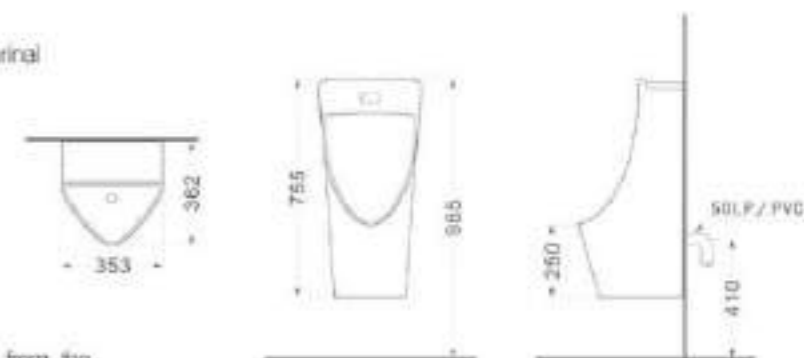

250.8164

Wall-mounted automatic sensor urinal

Size: 362*353*755mm
Water inlet requirements: 0.07M Pa -0.75MPa
Water volume: 0.5L-1.5L
Water inlet method: rear inlet
Drainage method: wall/floor
Installation method: wall-mounted
Sensing distance: within 600mm from the front of the sensor window
Power supply: AC/DC