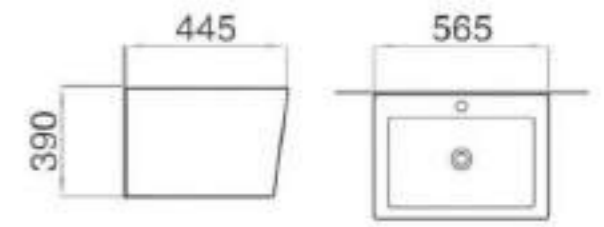

253.1008
Washdown floor mounted toilet
Size: 500*355*395mm
P-trap: 180mm

255.3002
Wall-hung bidet
Size: 500*355*295mm
Fixing to wall with back

254.2005
 Wall hung basin
 Size:565*445*390mm
 Fixing to wall with back