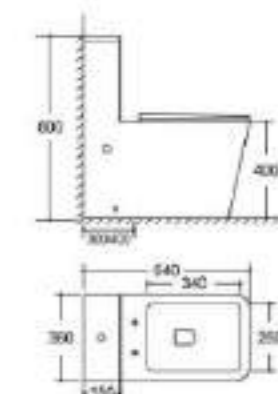

253.1019

Siphon One-piece toilet

Size: 640x360x800mm
S-trap: 300mm
Flow rate: 3/4.5L