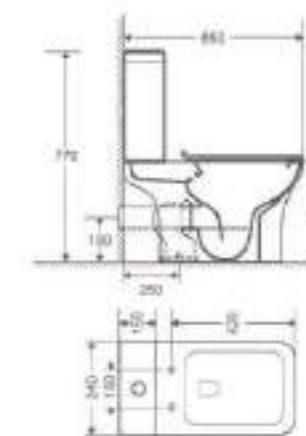

Size: 650x340x770mm
 S-trap: 250mm
 P-trap: 180mm
 Flow rate: 3/4.5L

**253.1022**

Washdown One-piece toilet

Size: 700x380x780mm
 S-trap: 250/300mm
 Flow rate: 3/4.5L

**253.1023**

Washdown One-piece Toilet

Size: 650x340x770mm
 S-trap: 250mm
 P-trap: 180mm
 Flow rate: 3/4.5L