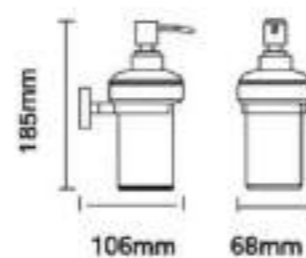

Size: 628*78*65mm
 Material: Brass
 Surface : Gold

399.7040

Double Shelf

Size: 599*128*430mm
 Material: Brass
 Surface : Gold

399.7041

Double towel bar

Size: 628*135*92mm
 Material: Brass
 Surface : Gold

399.7042

Single Hook

Size: 75*60*30 mm
Material: SUS
Surface: Brushed Gold

399.7043

Single Cup

Size: 105*95*Φ68 mm
Material: SUS+glass
Surface: Brushed Gold

399.7044

Soap Dish

Size: 110*123*40 mm
Material: SUS+glass
Surface: Brushed Gold

399.7045

Toilet Paper Holder

Size: 10*88*32 mm
Material: SUS
Surface: Brushed Gold

399.7046

Soap Dispenser

Size: Φ68*106*185 mm
Material: SUS+glass
Surface: Brushed Gold

399.7047

Toilet Brush Holder

Size: 140*113*360 mm
Material: SUS+glass
Surface: Brushed Gold

399.7048

Towel Holder

Size: 253*80*20 mm
Material: SUS
Surface: Brushed Gold

399.7049

Shelf

Size: 522*140*20 mm
Material: SUS
Surface: Brushed Gold