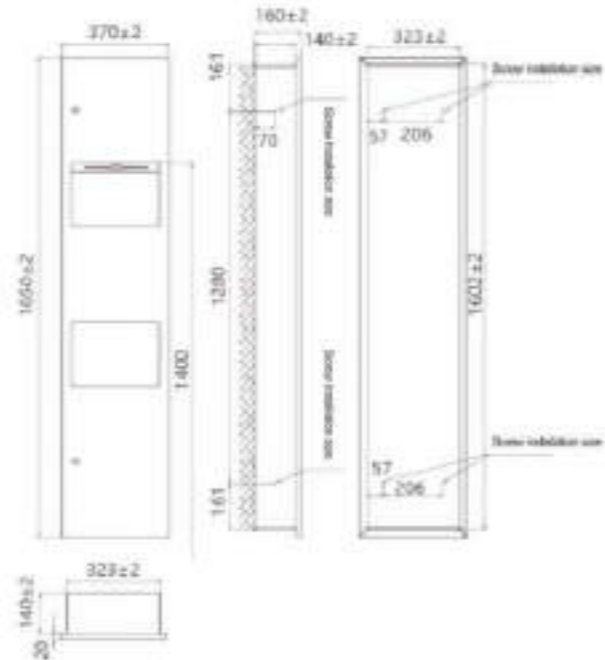

400.1014

3 in 1 tissue box

Size: 1650*370*160mm
Material: stainless steel 304,
main board: 1.2mm, side board 0.7mm
Surface: brushed/polished
Paper towel capacity: 300 pumps
Waste paper capacity: 12L
Installation method: concealed installation
Hand dryer: high speed
Function: Hand dryer/tissue tube/tissue box