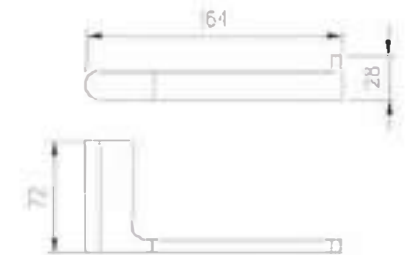

Size: 85*99*95 mm
Material: Zinc alloy
Surface : Matt black

399.7002

Soap dish

Size: 111*113*42 mm
Material: Zinc alloy
Surface : Matt black

399.7003

Toilet paper holder

Size: 164*72*28 mm
Material: Zinc alloy
Surface : Matt black