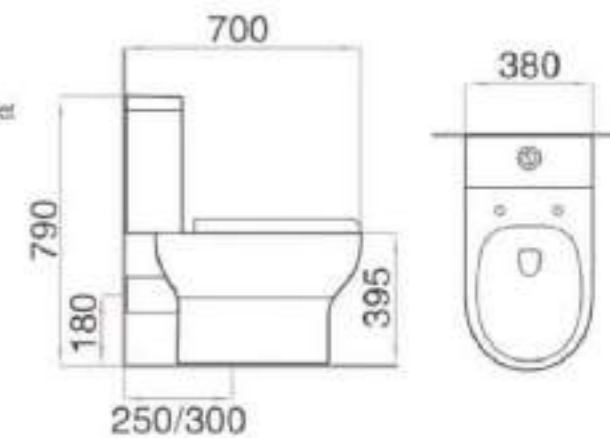

253.1009

Washdown/siphon two-piece toilet

Size: 700*380*790mm

P-trap: 180mm

S-trap: 250/300mm