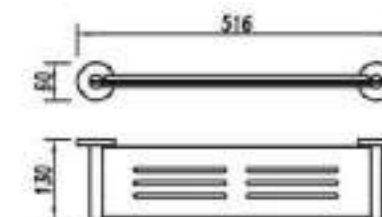

399.7024

Shelf

Size: $516 \times 130 \times 60$ mm
Material: SUS
Surface: Polished bright