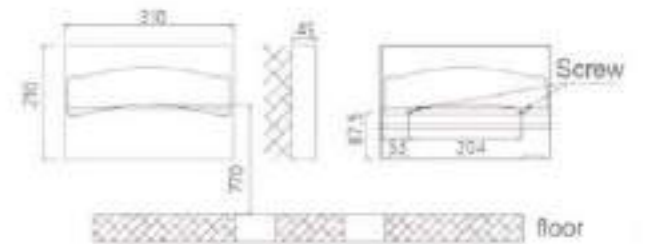

400.1013

Toilet seat mat box

Size: 310*210*45 mm,
 thickness: 0.7mm
 Material: stainless steel 304
 Surface: brushed/polished
 Capacity: 250piece
 Installation: wall-mounted

400.1015

Toilet seat mat box

Size: 285*400*45 mm,
 thickness: 0.7mm
 Material: stainless steel 304
 Surface: brushed/polished
 Capacity: 250piece
 Installation: wall-mounted