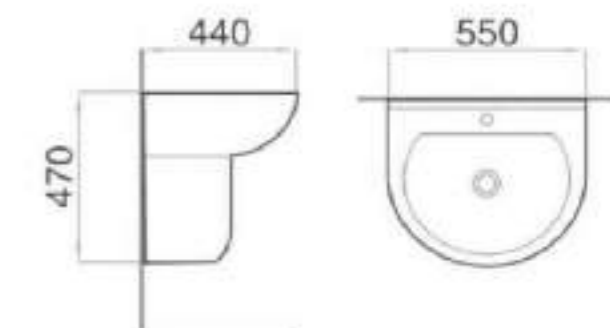

Fixing to wall with back

254.2007

Half-pedestal basin

Size: 550*440*470mm

Fixing to wall with back

254.2008

Pedestal Basin

Size: 550*430*845mm