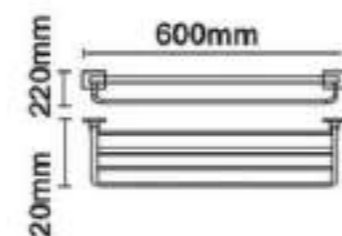

399.7053

Three Towel Bar

Size: 600*220*20 mm
Material: SUS
Surface: Brushed Gold