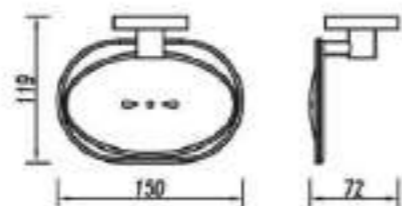

3699.7018

Soap dish

Size: $150 \times 119 \times 72$ mm
Material: SUS
Surface: Polished bright