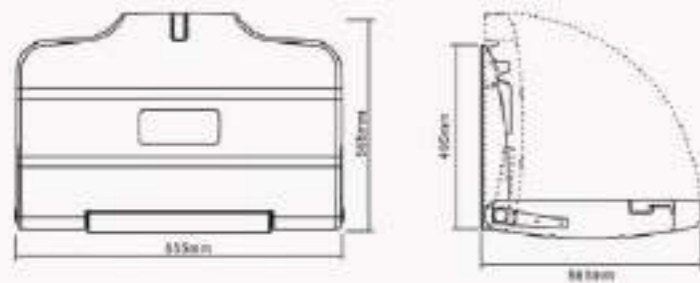

Color:cream white/gray
Horizontal

- Hinge system design, closing the table when not in use, more efficient and rational using space.
- Hinge bracket with metal design provides high strength and stability, maximum load 20kg.
- With high quality gas spring design, allows one-hand opening and closing operation.
- Large table with adjustable seat belts to better protect baby.
- Built with sanitary pads diaper bag hooks and storage boxes.
- Dimensions:(Open:855X585X410mm)(Closed:356X585X107mm)