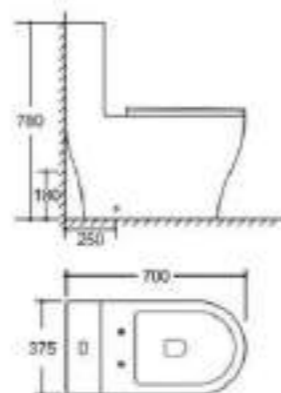

256.4017
Size: 505x385x140mm

256.4001
Size: 380x600x90mm

256.4002
Size: 380x600x90mm

256.4003
Size: 380x600x90mm

256.4004
Size: 380x600x90mm

256.4005
Size: 380x600x90mm

256.4006
Size: 380x600x90mm

256.4007
Size: 420x420x150mm

256.4008
Size: 420x420x150mm

256.4009
Size: 420x420x150mm

256.4009
Size: 420x420x150mm

256.4010
Size: 420x420x150mm

256.4011
Size: 420x420x150mm

NEW

**253.1016**

Washdown One-piece Toilet

Size: 700x370x780mm
 S-trap: 250mm
 P-trap: 180mm
 Flow rate: 3/4.5L

**253.1017**

Siphon One-piece toilet

Size: 690x370x810mm
 S-trap: 300mm
 Flow rate: 3/4.5L

NEW

**253.1018**

Washdown One-piece Toilet

Size: 700x375x780mm
 S-trap: 250mm
 P-trap: 180mm
 Flow rate: 3/4.5L