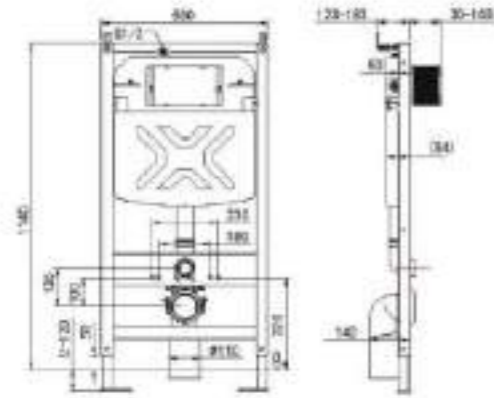

600.2401

Concealed Cistern (Thickness:80mm)
Adapt to wall-hung toilet
Adapt to mechanical panels
Water pressure:0.1-16Bar
Configurable water volume:
6L/4L;6L/3L;4.5L/3L
Front push
Adjustable range of foot length from 0 to 120mm
Equipped with 110 PVC sewage pipe components