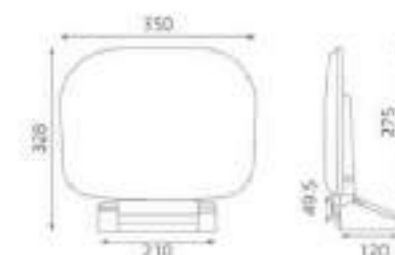

400.1022

Bathroom seat

Size : 350*328*120 mm ,
Material : UF
Surface : white or black