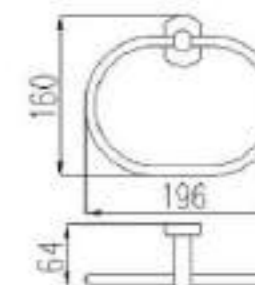

Size: 600*84*20 mm
Material: SUS
Surface: Brushed Gold

399.7053

Three Towel Bar

Size: 600*220*20 mm
Material: SUS
Surface: Brushed Gold

399.7054

Soap dish

Size: 128*117*53 mm
Material: Zinc+glass
Surface: Chrome

399.7055

Towel ring

Size: 196*160*64 mm
Material: Zinc+SUS
Surface: Chrome

399.7057

Double hook

Size: 70*56 mm
Material: Zinc
Surface: Chrome

399.7056

Toilet paper holder with cover