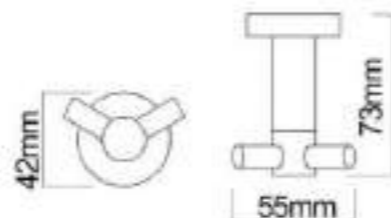

399.7060

Double Hook

Size: 55*73*42 mm
Material: SUS
Surface : Chrome