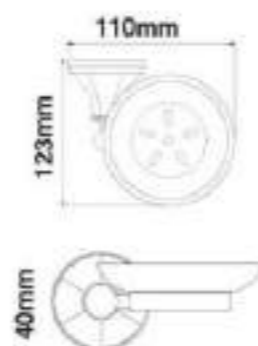

Size: 628*78*65mm
 Material: Brass
 Surface : Gold

399.7040

Double Shelf

Size: 599*128*430mm
 Material: Brass
 Surface : Gold

399.7041

Double towel bar

Size: 628*135*92mm
 Material: Brass
 Surface : Gold

399.7042

Single Hook

Size: 75*60*30 mm
Material: SUS
Surface: Brushed Gold

399.7043

Single Cup

Size: 105*95*Φ68 mm
Material: SUS+glass
Surface: Brushed Gold

399.7044

Soap Dish

Size: 110*123*40 mm
Material: SUS+glass
Surface: Brushed Gold