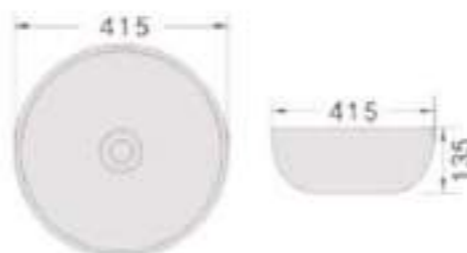

256.4018

Above counter basin
Material: ceramic
Size: 350 × 355 × 120mm
Matt Black

256.4019

Above counter basin
Material: ceramic
Size: 415 × 415 × 135mm
Matt Black

256.4020

Above counter basin
Material: ceramic
Size: 500 × 400 × 140mm
Matt Black