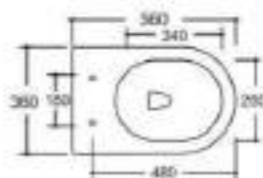

253.1024

Floor Standing Toilet

Size: 560x360x400mm
P-trap: 180mm
Flushing system: Rimless