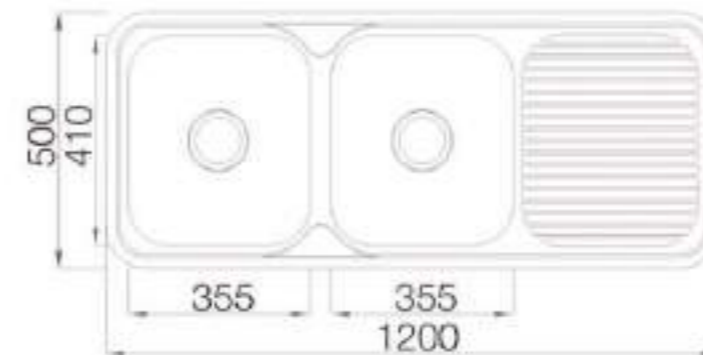

221.0261

Kitchen double bowl sink with drainboard

Size: 1120×500×180mm
Thickness: 0.8mm
Material: Stainless steel 304
Surface: Brushed

221.0262

Kitchen double bowl sink with drainboard

Size: 1200×500×180mm
Thickness: 0.8mm
Material: Stainless steel 304
Surface: Brushed