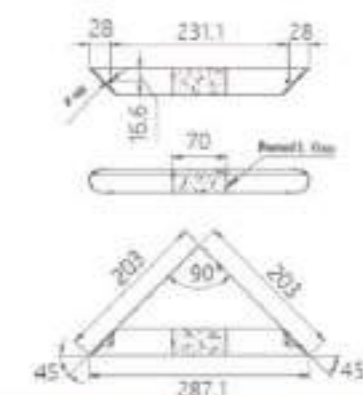

Bathroom seat

Size : 500*400 mm ,
Material : stainless steel 304
Surface : satin
Cushion : teak

400.1025

Corner mounted footboard

Size : 287 mm
Material : stainless steel 304
Surface : satin

400.1026

Bathroom seat