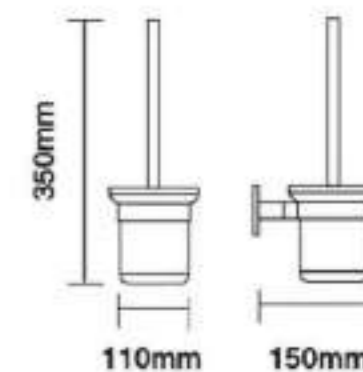

399.7067

Toilet Brush Holder

Size: 150*110*350mm
Material: SUS
Surface : Chrome