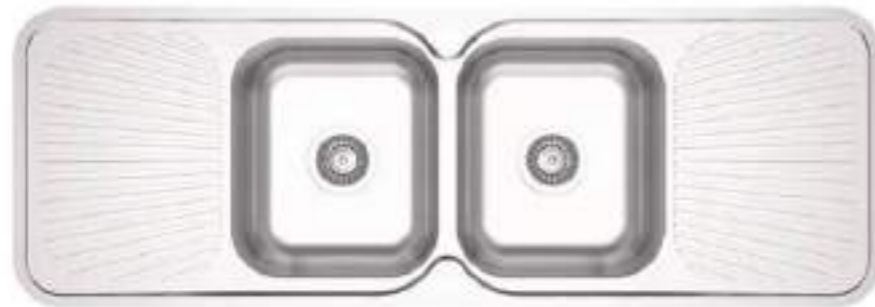

221.0264

Kitchen double bowl sink with drainboard

Size: 1010*500*180mm
 Thickness: 0.8mm
 Material: Stainless steel 304
 Surface: Brushed

Different Drainboard Design

Can be customized

2210265

Kitchen double bowl sink with drainboard