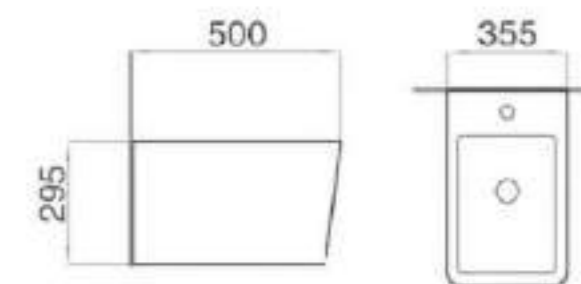

255.3002
Wall-hung bidet
Size: 500*355*295mm
Fixing to wall with back