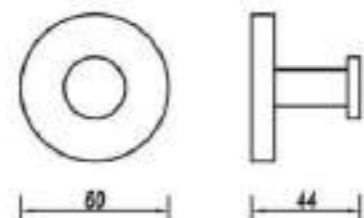

Size: 600*119*20 mm
Material: Zinc alloy & SUS304
Surface: Matt black

3699.7012

Single hook

Size: $\Phi 60 \times 44$ mm
Material: SUS
Surface: Polished bright

3699.7013

Toilet paper holder with cover

Size: $143 \times 120 \times 70$ mm
Material: SUS
Surface: Polished bright