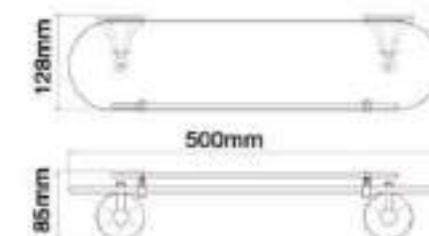

399.7037

Towel ring

Size: 180*208*78 mm
 Material: Brass
 Surface : Gold

399.7038

Shelf

Size: 599*128*85mm
 Material: Brass
 Surface : Gold

399.7039

Towel bar

Size: 628*78*65mm
 Material: Brass
 Surface : Gold

399.7040

Double Shelf

Size: 599*128*430mm
 Material: Brass
 Surface : Gold

399.7041

Double towel bar

Size: 628*135*92mm
 Material: Brass
 Surface : Gold

399.7042

Single Hook

Size: 75*60*30 mm
Material: SUS
Surface: Brushed Gold

399.7043

Single Cup

Size: 105*95*Φ68 mm
Material: SUS+glass
Surface: Brushed Gold

399.7044

Soap Dish

Size: 110*123*40 mm
Material: SUS+glass
Surface: Brushed Gold