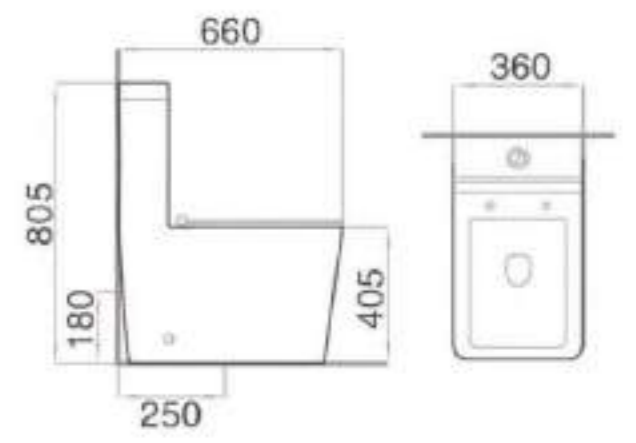

253.1005
Washdown one-piece toilet
660*360*805mm
P-trap:180mm
S-trap:250mm