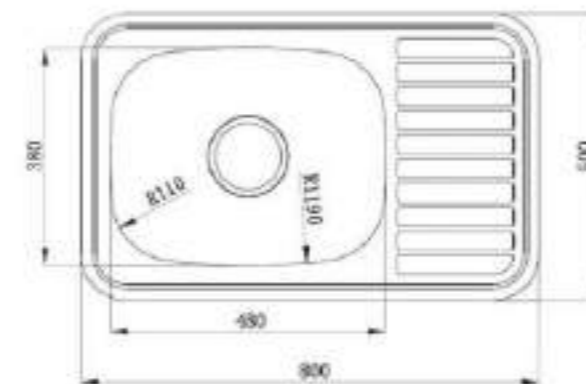

221.0259

Kitchen single bowl sink

Size: 800*500*230mm

Thickness: 0.8mm

Material: Stainless steel 304

Surface: Brushed