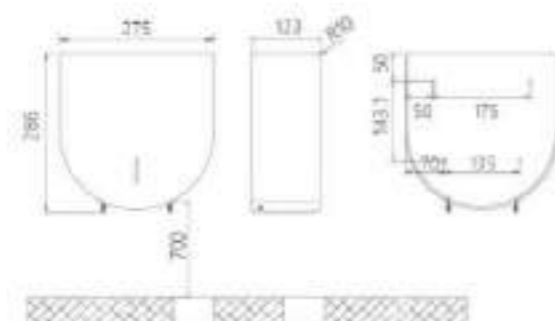

400.1019

Tissue box with shelf

Size : 258*100*100 mm ,
Material : stainless steel 304
Surface : brushed/polished
Installation : wall-mounted

400.1018

Tissue box with shelf

Size : 275*286*123 mm ,
thickness : 0.7mm
Material : stainless steel 304
Surface : brushed/polished
Capacity : 1 roll
Installation : wall-mounted