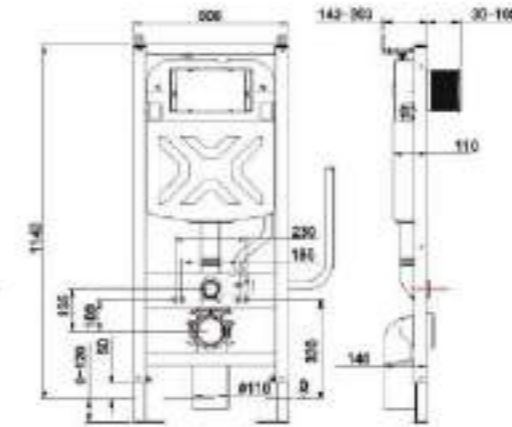

600.2406

Concealed Cistern (Thickness:110mm)
Adapt to wall-hung toilet
Adapt to induction panel
Water pressure:0.1-16Bar
Configurable water volume:
6L/4L;6L/3L;4.5L/3L
Front push
Adjustable range of foot length from 0 to 120mm
Equipped with 110 PVC sewage pipe components