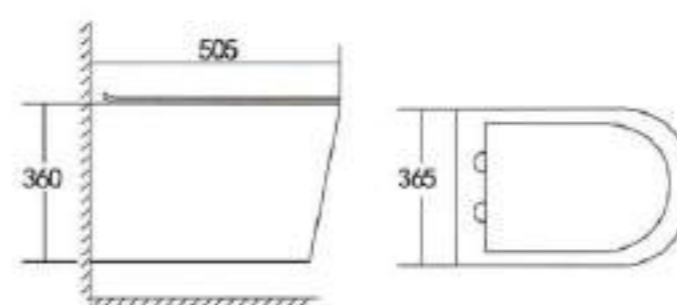

253.1033

Washdown wall-hung toilet

505*365*360mm
P-trap: 180mm
Matt Black
Cover material: UF