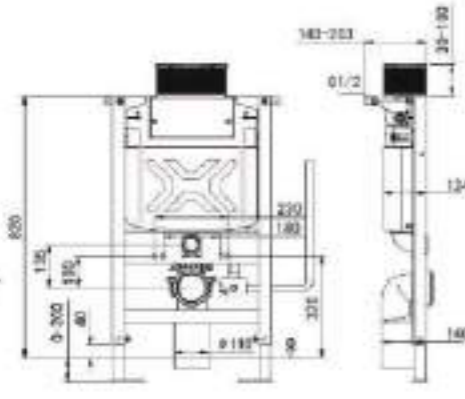

600.2410

Concealed Cistern (Thickness:132mm)
Adapt to wall-hung toilet
Adapt to induction panel
Water pressure:0.1-16Bar
Configurable water volume:
6L/4L;6L/3L;4.5L/3L
Front push or top push
Adjustable range of foot length from 0 to 200mm
Equipped with 110 PVC sewage pipe components