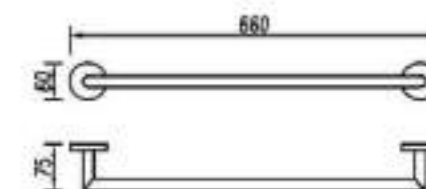

Size: $\Phi 19 \times 180$ mm
Material: SUS
Surface: Polished bright

399.7021

Towel bar

Size: $660 \times 75 \times 60$ mm
Material: SUS
Surface: Polished bright

399.7022

Towel ring

Size: $200 \times 164 \times 56$ mm
Material: SUS
Surface: Polished bright