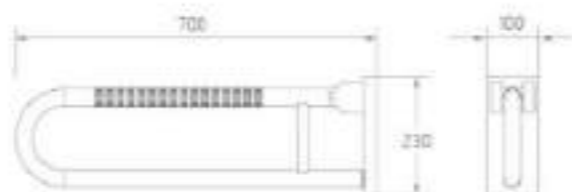

402.3120

U-shaped toilet rail

Size : $\Phi 32 \times 700$ mm ,
thickness : 1.2mm
Material : stainless steel 304
Surface : yellow
Technology : antibacterial and antiskid

402.3130

Toilet combination backrest

Size : $\Phi 32 \times 400 \times 700$ mm ,
thickness : 1.2mm
Material : stainless steel 304
Surface : yellow
Technology : antibacterial and antiskid