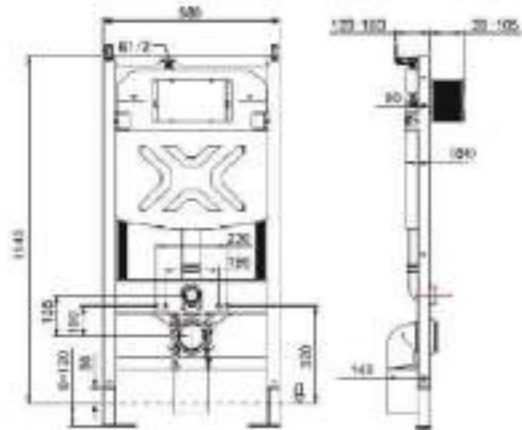

600.2403

Concealed Cistern (Thickness:80mm)
Adapt to wall-hung smart toilet
Adapt to induction panel or mechanical panels
Water pressure:0.1-16Bar
Configurable water volume:
6L/4L;6L/3L;4.5L/3L
Front push
Adjustable range of foot length from 0 to 120mm
Equipped with 110 PVC sewage pipe components