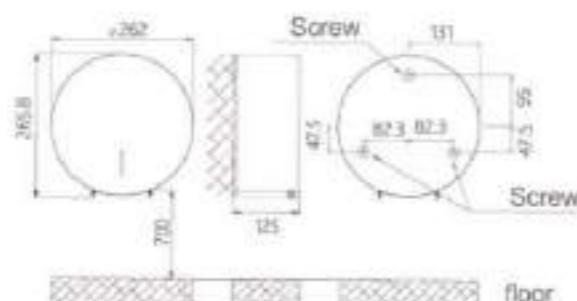

400.1021

Tissue box with shelf

Size : 272*115*124 mm ,
Material : stainless steel 304
Surface : brushed/polished
Installation : wall-mounted

400.1020

Tissue box with shelf

Size : 262*265*125 mm ,
thickness : 0.7mm
Material : stainless steel 304
Surface : brushed/polished
Capacity : 1 roll
Installation : wall-mounted