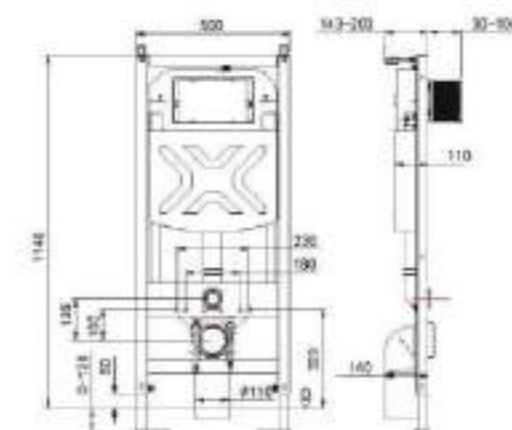

600.2407

Concealed Cistern (Thickness:110mm)
Adapt to wall-hung smart toilet
Adapt to induction panel or mechanical panels
Water pressure:0.1-16Bar
Configurable water volume:
6L/4L;6L/3L;4.5L/3L
Front push
Adjustable range of foot length from 0 to 120mm
Equipped with 110 PVC sewage pipe components