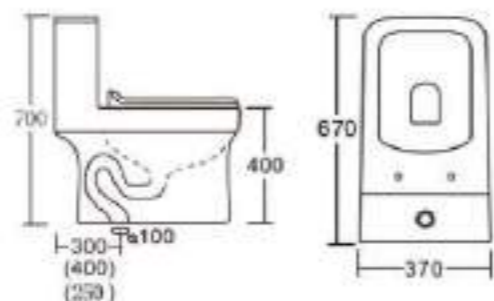

Size: 670×370×700mm
 S-trap: 250/300/400mm
 Flow rate: 3/6L

**253.1002**

Siphon One-piece toilet

Size: 680×380×700mm
 S-trap: 250/300/400mm
 Flow rate: 3/6L

**253.1003**

Washdown wall-hung toilet

540×370×370mm
 P-trap: 180mm
 Cover material: UF