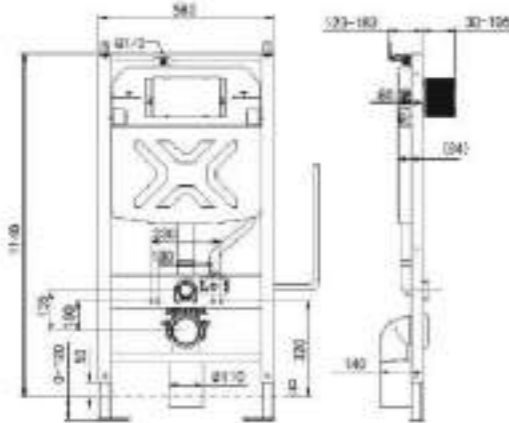

600.2402

Concealed Cistern (Thickness:80mm)
Adapt to wall-hung toilet
Adapt to induction panel
Water pressure:0.1-16Bar
Configurable water volume:
6L/4L;6L/3L;4.5L/3L
Front push
Adjustable range of foot length from 0 to 120mm
Equipped with 110 PVC sewage pipe components