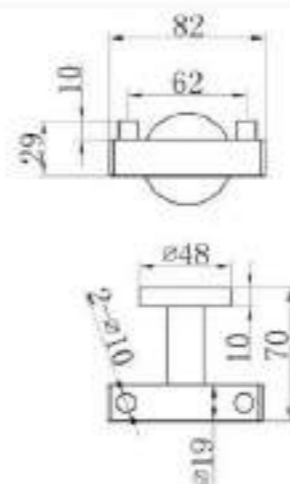

3699.7014

Double hook

Size: 82×70 mm
Material: SUS
Surface: Polished bright