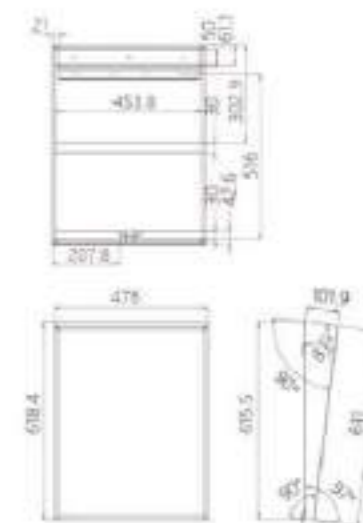

400.1028

Mirror for the disable

Size : 618*476mm
Material : stainless steel 304
SUS thickness : 0.7mm
Glass thickness : 6mm
Surface : brushed/polished
Glass standard : silver-plated , anti-fog