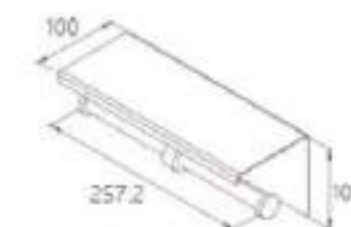

400.1019

Tissue box with shelf

Size : 258*100*100 mm ,
Material : stainless steel 304
Surface : brushed/polished
Installation : wall-mounted