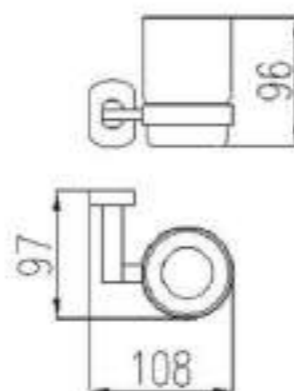

399.7058

Single cup

Size: 108*97*96 mm
Material: Zinc+glass
Surface: Chrome