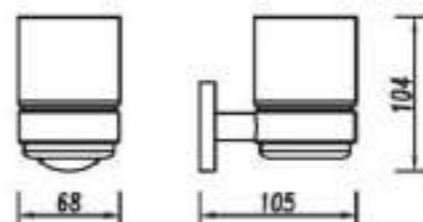

3699.7016

Single cup

Size: $105 \times 104 \times \Phi 68$ mm
Material: SUS+glasses
Surface: Polished bright