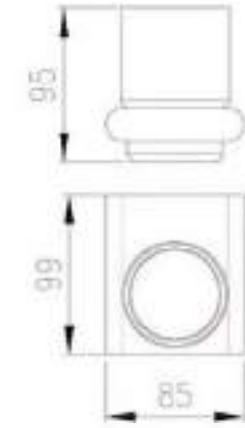

Size: 85*99*95 mm
Material: Zinc alloy
Surface : Matt black

399.7002

Soap dish

Size: 111*113*42 mm
Material: Zinc alloy
Surface : Matt black

399.7003

Toilet paper holder

Size: 164*72*28 mm
Material: Zinc alloy
Surface : Matt black