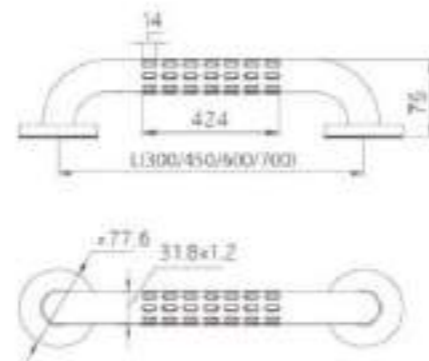

402.3031

Safety handrail (yellow)

Size : $\Phi 32 \times L = 76$ mm,
thickness : 1.2mm
Material : stainless steel 304
Surface : yellow
Technology : antibacterial and antiskid