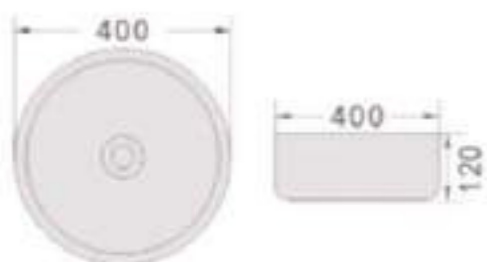

256.4018

Above counter basin
Material: ceramic
Size: 350 × 355 × 120mm
Matt Black

256.4019

Above counter basin
Material: ceramic
Size: 415 × 415 × 135mm
Matt Black

256.4020

Above counter basin
Material: ceramic
Size: 500 × 400 × 140mm
Matt Black