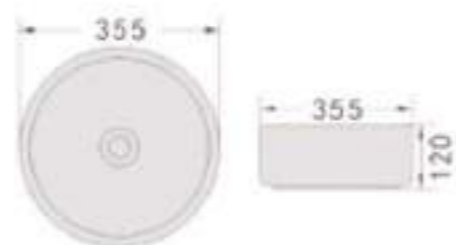

Size: 540x370x360mm
 P-trap: 180mm
 Flushing system: Rimless

253.1032

Washdown wall-hung toilet

520*360*290mm
 P-trap: 180mm
 Matt Black
 Cover material: UF

253.1033

Washdown wall-hung toilet

505*365*360mm
 P-trap: 180mm
 Matt Black
 Cover material: UF