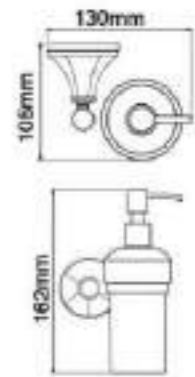

399.7027

Double Hook

Size: $\Phi 65 \times 78$ mm
Material: Brass
Surface : Gold

399.7028

Soap Basket

Size: $139 \times 166 \times 93$ mm
Material: Brass
Surface : Gold

399.7029

Single Cup

Size: $115 \times 125 \times 98$ mm
Material: Brass
Surface : Gold

399.7030

Soap Dispenser

Size: $130 \times 105 \times 162$ mm
Material: Brass
Surface : Gold

399.7031

Double Cup

Size: $183 \times 101 \times 125$ mm
Material: Brass
Surface : Gold