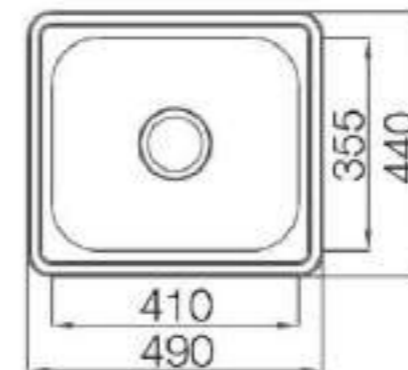

KITCHEN

S E R I E S

221.0254

Kitchen double bowl sink

Size: 785*450*180mm
 Thickness: 0.9mm
 Material: Stainless steel 304
 Surface: Brushed

221.0255

Kitchen single bowl sink

Size: 490*440*180mm
 Thickness: 0.7mm
 Material: Stainless steel 304
 Surface: Brushed
 Colors: silver/gold/gray/rose gold