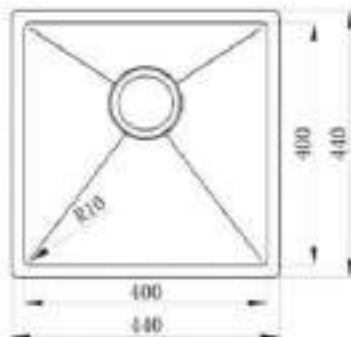

221.0268

Kitchen single bowl sink without overflow hole

Size: 440*440*180mm

Thickness: 1.0mm

Material: Stainless steel 304

Surface: Brushed

Colors: silver/gold/gray/rose gold