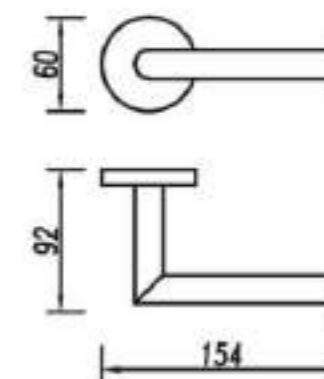

3699.7017

Toilet paper holder

Size: $154 \times 92 \times 60$ mm
Material: SUS
Surface: Polished bright