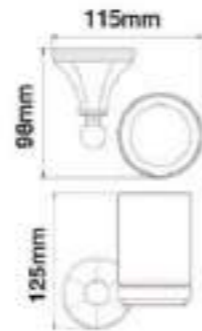

Shelf

Size: $516 \times 130 \times 60$ mm
Material: SUS
Surface: Polished bright

399.7025

Toilet brush holder

Size: $407 \times 115 \times 89$ mm
Material: SUS
Surface: Polished bright

399.7026

Towel rack

Size: $614 \times 210 \times 132$ mm
Material: SUS
Surface: Polished bright

399.7027

Double Hook

Size: $\Phi 65 \times 78$ mm
Material: Brass
Surface : Gold

399.7028

Soap Basket

Size: $139 \times 166 \times 93$ mm
Material: Brass
Surface : Gold

399.7029

Single Cup

Size: $115 \times 125 \times 98$ mm
Material: Brass
Surface : Gold

399.7030

Soap Dispenser

Size: $130 \times 105 \times 162$ mm
Material: Brass
Surface : Gold

399.7031

Double Cup

Size: $183 \times 101 \times 125$ mm
Material: Brass
Surface : Gold

399.7032

Toilet paper holder with cover

Size: $130 \times 77 \times 156$ mm
Material: Brass
Surface : Gold

399.7033

Soap Dish

Size: $136 \times 124 \times 65$ mm
Material: Brass
Surface : Gold

399.7034

Toilet paper holder