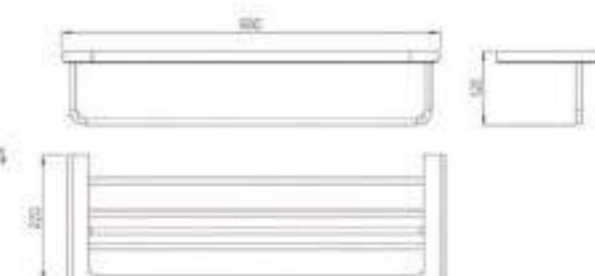

399.7009

Towel rack

Size: 600*220*120 mm
Material: Zinc alloy & SUS304
Surface: Matt black