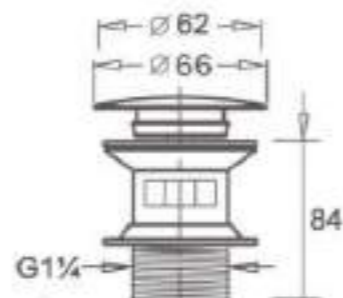

214.7881

Pop-up Basin Drain

Material: Brass
Surface treatment: Brushed gold
Specification: G1-1 / 4