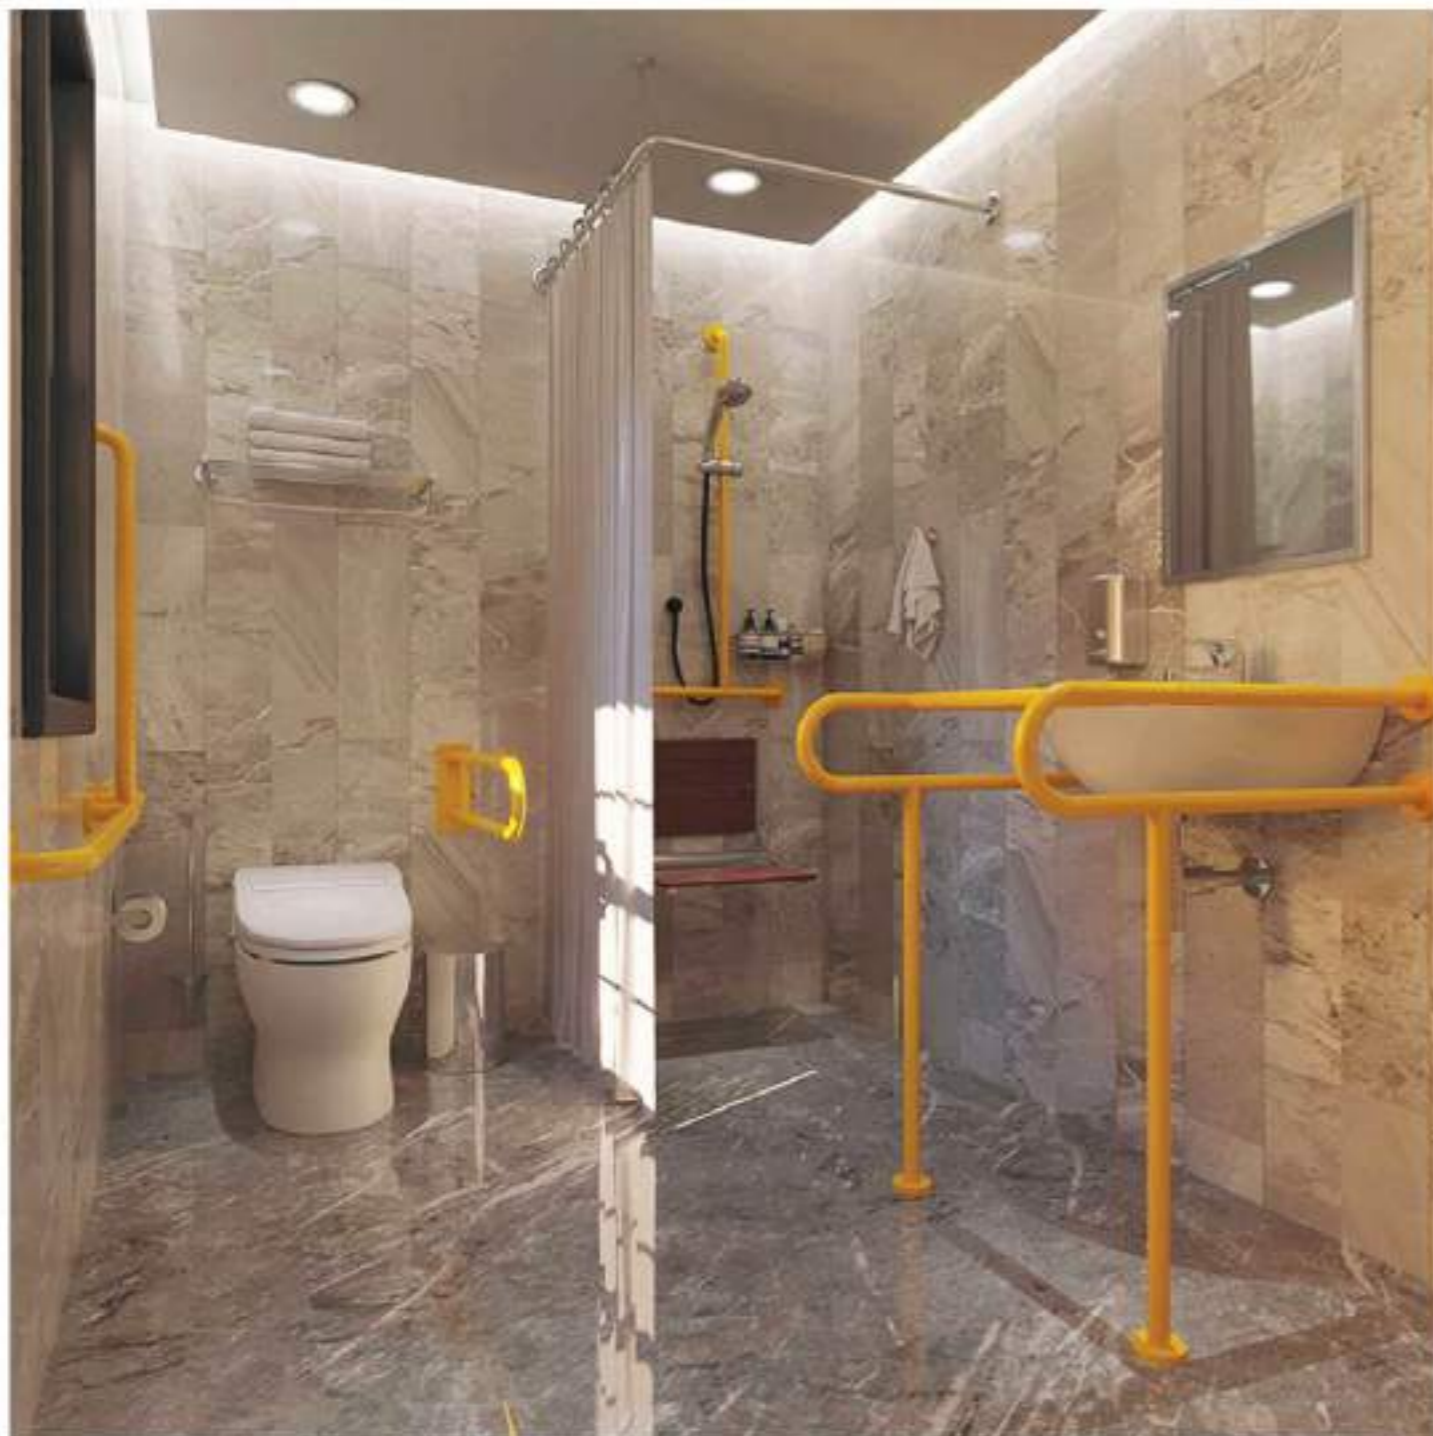

402.3051

Toilet/bathtub handrail

Size : $\text{Ø}32 \times 700 \times 700$ mm ,
thickness : 1.2mm
Material : stainless steel 304
Surface : yellow
Technology : antibacterial and antiskid

402.3061

Bathroom handrail

Size : $\text{Ø}32 \times 600 \times 1100$ mm ,
thickness : 1.2mm
Material : stainless steel 304
Surface : yellow
Technology : antibacterial and antiskid

402.3071

Sink handrail

Size : $\text{Ø}32 \times 600$ mm ,
thickness : 1.2mm
Material : stainless steel 304
Surface : yellow
Technology : antibacterial and antiskid

402.3081

Sink handrail

Size : $\text{Ø}32 \times 800 \times 650 \times 740$ *77.6
thickness : 1.2mm
Material : stainless steel 304
Surface : yellow
Technology : antibacterial and antiskid