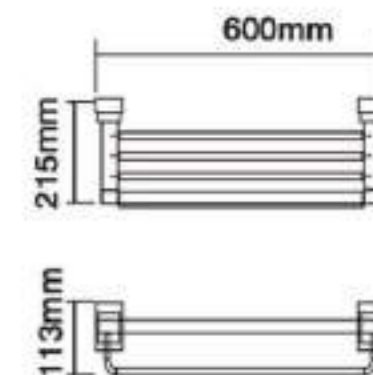

399.7051

Towel Rack

Size: 600*215*113mm
Material: Brass
Surface: Gold