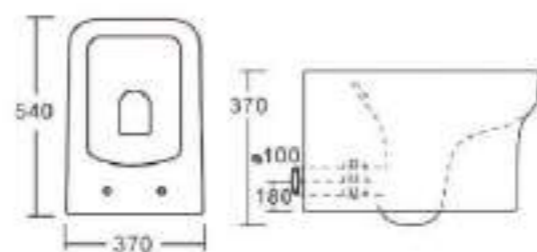

253.1003

Washdown wall-hung toilet

540×370×370mm
P-trap: 180mm
Cover material: UF