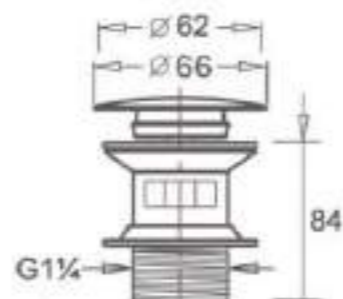

214.7882

Pop-up Basin Drain

Material: Brass
Surface treatment: PVD gold
Specification: G1-1 / 4