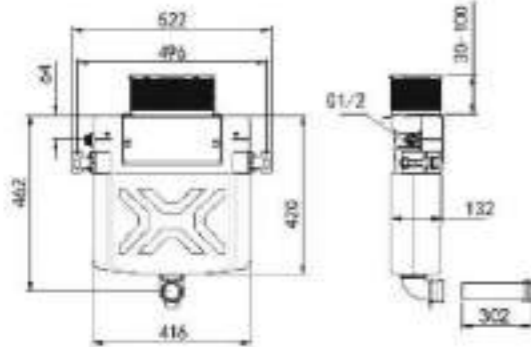

600.2409

Concealed Cistern (Thickness:132mm)
Adapt to wall-hung toilet
Adapt to mechanical panels
Water pressure:0.1-16Bar
Configurable water volume:
6L/4L;6L/3L;4.5L/3L
Front push or top push
Adjustable range of foot length from 0 to 200mm
Equipped with 110 PVC sewage pipe components

600.2410

Concealed Cistern (Thickness:132mm)
Adapt to wall-hung toilet
Adapt to induction panel
Water pressure:0.1-16Bar
Configurable water volume:
6L/4L;6L/3L;4.5L/3L
Front push or top push
Adjustable range of foot length from 0 to 200mm
Equipped with 110 PVC sewage pipe components

600.2411

Concealed Cistern (Thickness:132mm)
Adapt to wall-hung smart toilet
Adapt to induction panel or mechanical panels
Water pressure:0.1-16Bar
Configurable water volume:
6L/4L;6L/3L;4.5L/3L
Front push or top push
Adjustable range of foot length from 0 to 200mm
Equipped with 110 PVC sewage pipe components

600.2412

Concealed Cistern (Thickness:132mm)
Adapt to floor mounted toilet
Adapt to mechanical panels
Water pressure:0.1-16Bar
Configurable water volume:
6L/4L;6L/3L;4.5L/3L
Front push or top push
Adjustable range of foot length from 0 to 200mm
Equipped with 110 PVC sewage pipe components

Concealed cistern
**Quality,
worry-free**

Wide adaptability
Fit almost all popular wall panels
in the catalog

Quick installation
Fit design of top push or front operation

Flush volume adjustable
6.5L or 4.5L, both volume adjustable

Quick tuning
Can be modified into pressureless version cabinet