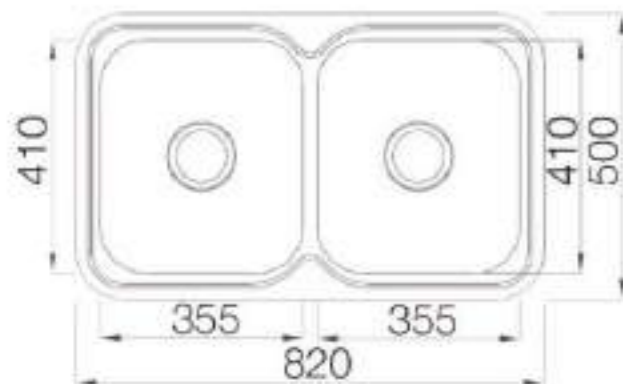

221.0258

Kitchen double bowl sink

Size: 820*500*180mm

Thickness: 0.8mm

Material: Stainless steel 304

Surface: Brushed

Colors: silver/gold/gray/rose gold

221.0259