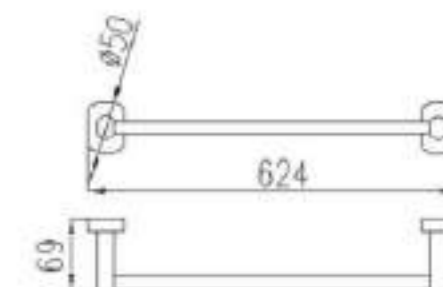

Size: 150*130*61 mm
Material: Zinc+SUS
Surface: Chrome

399.7058

Single cup

Size: 108*97*96 mm
Material: Zinc+glass
Surface: Chrome

399.7059

Towel bar

Size: 624*69*50 mm
Material: Zinc+SUS
Surface: Polished bright