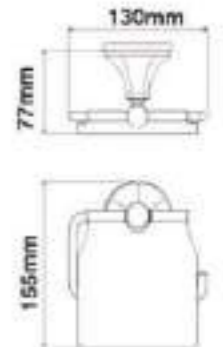

399.7027

Double Hook

Size: $\Phi 65 \times 78$ mm
Material: Brass
Surface : Gold

399.7028

Soap Basket

Size: $139 \times 166 \times 93$ mm
Material: Brass
Surface : Gold

399.7029

Single Cup

Size: $115 \times 125 \times 98$ mm
Material: Brass
Surface : Gold

399.7030

Soap Dispenser

Size: $130 \times 105 \times 162$ mm
Material: Brass
Surface : Gold

399.7031

Double Cup

Size: $183 \times 101 \times 125$ mm
Material: Brass
Surface : Gold

399.7032

Toilet paper holder with cover

Size: $130 \times 77 \times 156$ mm
Material: Brass
Surface : Gold

399.7033

Soap Dish

Size: $136 \times 124 \times 65$ mm
Material: Brass
Surface : Gold

399.7034

Toilet paper holder