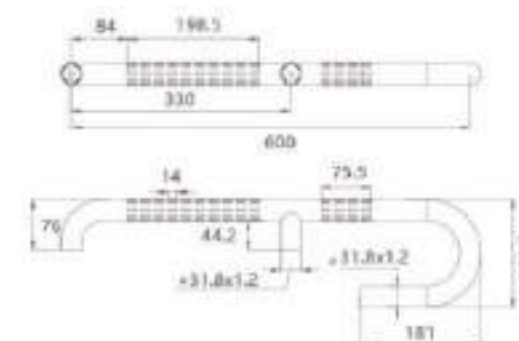

402.3071

Sink handrail

Size : $\text{Ø}32 \times 600$ mm ,
thickness : 1.2mm
Material : stainless steel 304
Surface : yellow
Technology : antibacterial and antiskid