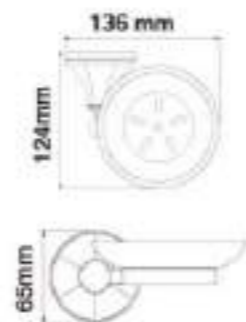

Size: $115 \times 125 \times 98$ mm
Material: Brass
Surface : Gold

399.7030

Soap Dispenser

Size: $130 \times 105 \times 162$ mm
Material: Brass
Surface : Gold

399.7031

Double Cup

Size: $183 \times 101 \times 125$ mm
Material: Brass
Surface : Gold

399.7032

Toilet paper holder with cover

Size: $130 \times 77 \times 156$ mm
Material: Brass
Surface : Gold

399.7033

Soap Dish

Size: $136 \times 124 \times 65$ mm
Material: Brass
Surface : Gold

399.7034

Toilet paper holder