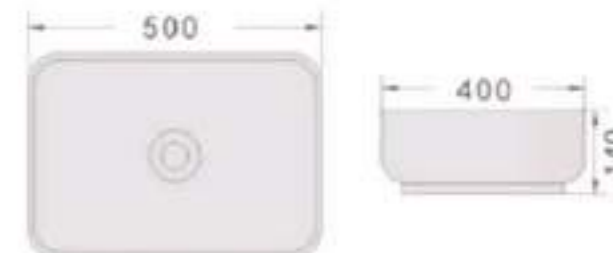

256.4020

Above counter basin
Material: ceramic
Size: 500 × 400 × 140mm
Matt Black