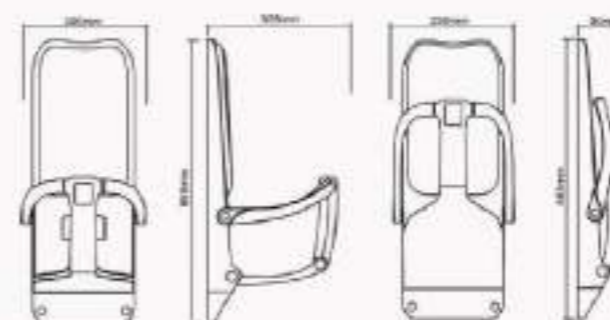

- Haft design, easy to open and close, saving space.
- Adjustable seat belts to better protect baby.
- Compact ultra slim profile.
- Maximum load 25kg.