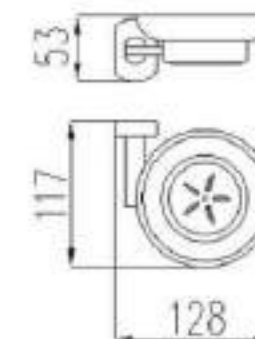

399.7055

Towel ring

Size: 196*160*64 mm
Material: Zinc+SUS
Surface: Chrome

399.7057

Double hook

Size: 70*56 mm
Material: Zinc
Surface: Chrome

399.7056

Toilet paper holder with cover