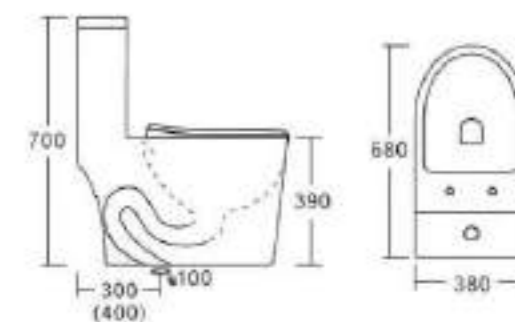

Size: 670×370×700mm
 S-trap: 250/300/400mm
 Flow rate: 3/6L

**253.1002**

Siphon One-piece toilet

Size: 680×380×700mm
 S-trap: 250/300/400mm
 Flow rate: 3/6L

**253.1003**

Washdown wall-hung toilet

540×370×370mm
 P-trap: 180mm
 Cover material: UF