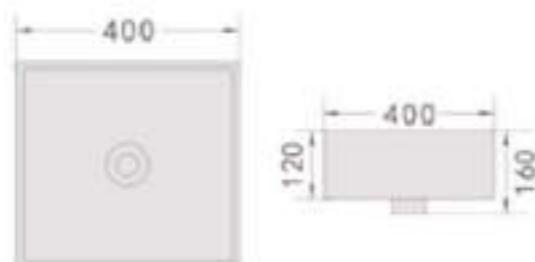

256.4022

Above counter basin
Material: ceramic
Size: 400 × 400 × 160mm
Matt Black