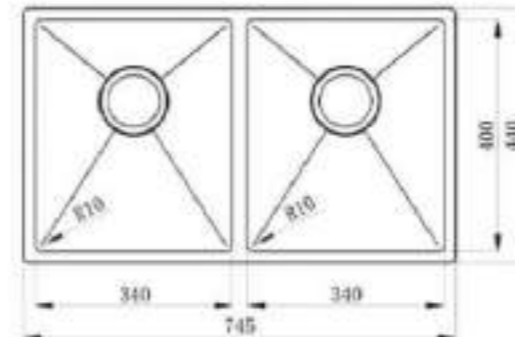

221.0266

Kitchen single bowl sink with overflow hole

Size: 440*440*180mm
Thickness: 1.0mm
Material: Stainless steel 304
Surface: Brushed

221.0267

Kitchen double bowl sink with overflow hole

Size: 745*440*180mm
Thickness: 1.0mm
Material: Stainless steel 304
Surface: Brushed