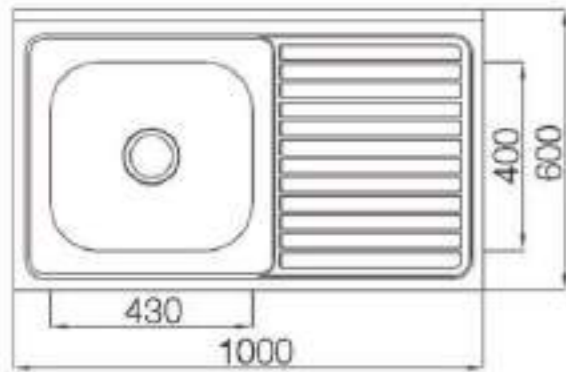

221.0270

Kitchen single bowl sink with back splash

Size: 1000*600*210mm
Thickness: 0.8mm
Material: Stainless steel 304
Surface: Brushed