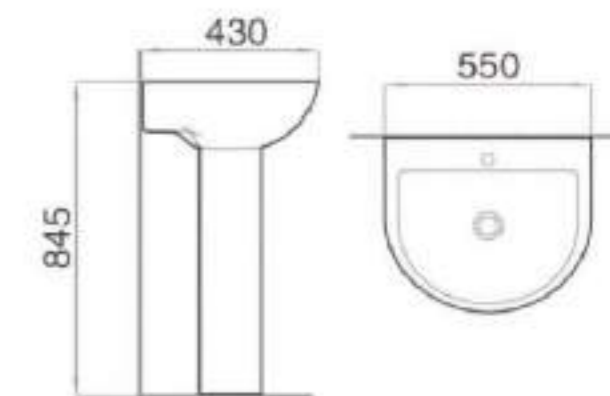

254.2008

Pedestal Basin

Size: 550*430*845mm

Fixing to wall with back