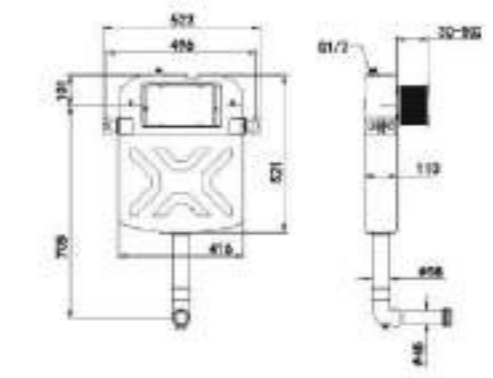

600.2408

Concealed Cistern (Thickness:110mm)
Adapt to floor mounted toilet
Adapt to mechanical panels
Water pressure:0.1-16Bar
Configurable water volume:
6L/4L;6L/3L;4.5L/3L
Front push
Adjustable range of foot length from 0 to 120mm
Equipped with 110 PVC sewage pipe components