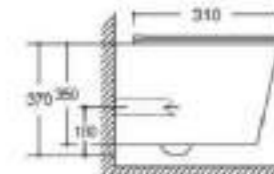

253.1029

Wall-hung Toilet

Size: 520x370x340mm
P-trap: 180mm
Flushing system: Rimless