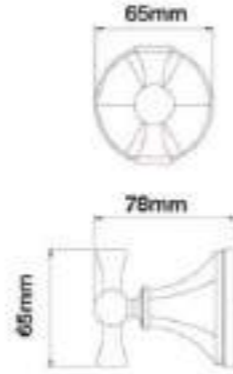

Shelf

Size: $516 \times 130 \times 60$ mm
Material: SUS
Surface: Polished bright

399.7025

Toilet brush holder

Size: $407 \times 115 \times 89$ mm
Material: SUS
Surface: Polished bright

399.7026

Towel rack

Size: $614 \times 210 \times 132$ mm
Material: SUS
Surface: Polished bright

399.7027

Double Hook

Size: $\Phi 65 \times 78$ mm
Material: Brass
Surface : Gold

399.7028

Soap Basket

Size: $139 \times 166 \times 93$ mm
Material: Brass
Surface : Gold

399.7029

Single Cup