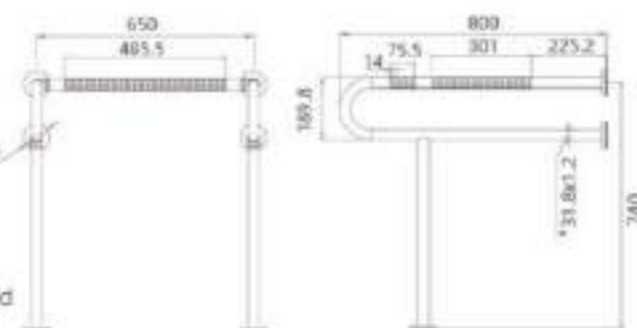

402.3071

Sink handrail

Size : $\text{Ø}32 \times 600$ mm ,
thickness : 1.2mm
Material : stainless steel 304
Surface : yellow
Technology : antibacterial and antiskid

402.3081

Sink handrail

Size : $\text{Ø}32 \times 800 \times 650 \times 740$ *77.6
thickness : 1.2mm
Material : stainless steel 304
Surface : yellow
Technology : antibacterial and antiskid