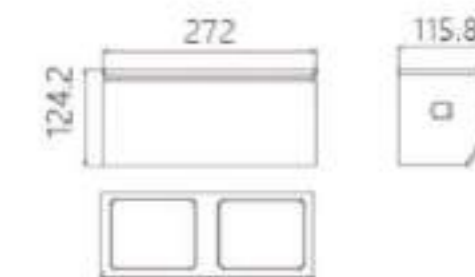

400.1021

Tissue box with shelf

Size : 272*115*124 mm ,
Material : stainless steel 304
Surface : brushed/polished
Installation : wall-mounted