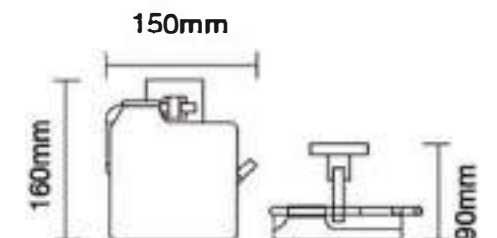

399.7004

Single hook

Size: 20*40*56 mm
Material: Zinc alloy
Surface : Matt black

399.7005

Toilet paper holder

Size: 150*160*90 mm
Material: Zinc alloy & SUS304
Surface : Matt black

399.7006

Toilet brush holder