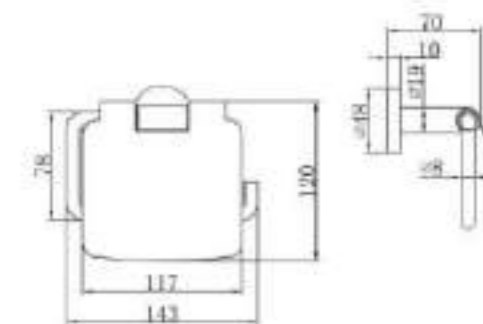

Size: 600*119*20 mm
Material: Zinc alloy & SUS304
Surface: Matt black

3699.7012

Single hook

Size: $\Phi 60 \times 44$ mm
Material: SUS
Surface: Polished bright

3699.7013

Toilet paper holder with cover

Size: $143 \times 120 \times 70$ mm
Material: SUS
Surface: Polished bright