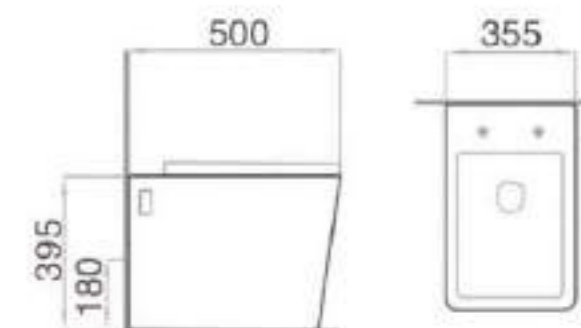

253.1008
Washdown floor mounted toilet
Size: 500*355*395mm
P-trap: 180mm