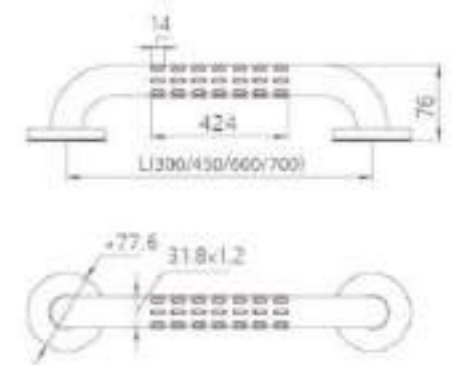

402.3011

Safety handrail (white)

Size : $\Phi 32 \times L = 76$ mm,
thickness : 1.2mm
Material : stainless steel 304
Surface : white
Technology : antibacterial and antiskid