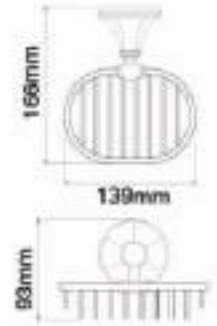

399.7027

Double Hook

Size: $\Phi 65 \times 78$ mm
Material: Brass
Surface : Gold

399.7028

Soap Basket

Size: $139 \times 166 \times 93$ mm
Material: Brass
Surface : Gold

399.7029

Single Cup

Size: $115 \times 125 \times 98$ mm
Material: Brass
Surface : Gold

399.7030

Soap Dispenser

Size: $130 \times 105 \times 162$ mm
Material: Brass
Surface : Gold

399.7031

Double Cup

Size: $183 \times 101 \times 125$ mm
Material: Brass
Surface : Gold