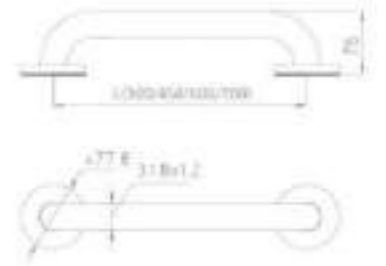

Open

Fold

- Haft design, easy to open and close, saving space.
- Adjustable seat belts to better protect baby.
- Compact ultra slim profile.
- Maximum load 25kg.

402.3001

Safety handrail (stain)

Size : $\Phi 32 \times L = 76$ mm,
thickness : 1.2mm
Material : stainless steel 304
Surface : stain
Technology : polishing