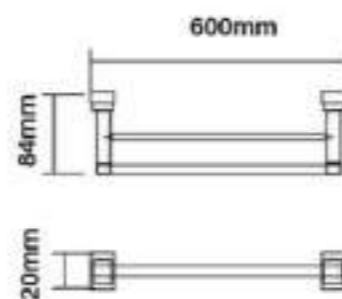

399.7052

Double Towel Bar

Size: 600*84*20 mm
Material: SUS
Surface: Brushed Gold