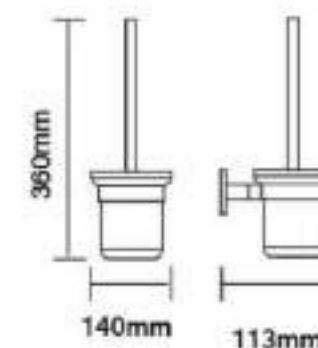

Size: 628*78*65mm
 Material: Brass
 Surface : Gold

399.7040

Double Shelf

Size: 599*128*430mm
 Material: Brass
 Surface : Gold

399.7041

Double towel bar

Size: 628*135*92mm
 Material: Brass
 Surface : Gold

399.7042

Single Hook

Size: 75*60*30 mm
Material: SUS
Surface: Brushed Gold

399.7043

Single Cup

Size: 105*95*Φ68 mm
Material: SUS+glass
Surface: Brushed Gold

399.7044

Soap Dish

Size: 110*123*40 mm
Material: SUS+glass
Surface: Brushed Gold

399.7045

Toilet Paper Holder

Size: 10*88*32 mm
Material: SUS
Surface: Brushed Gold

399.7046

Soap Dispenser

Size: Φ68*106*185 mm
Material: SUS+glass
Surface: Brushed Gold

399.7047

Toilet Brush Holder

Size: 140*113*360 mm
Material: SUS+glass
Surface: Brushed Gold

399.7048

Towel Holder

Size: 253*80*20 mm
Material: SUS
Surface: Brushed Gold

399.7049

Shelf

Size: 522*140*20 mm
Material: SUS
Surface: Brushed Gold