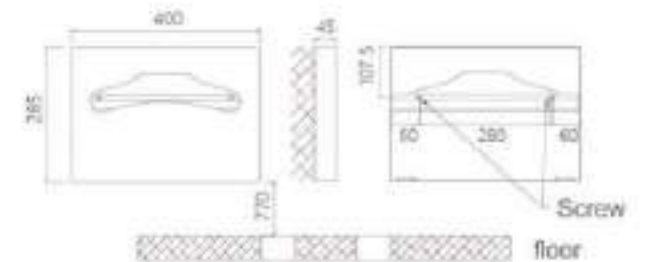

400.1013

Toilet seat mat box

Size: 310*210*45 mm,
 thickness: 0.7mm
 Material: stainless steel 304
 Surface: brushed/polished
 Capacity: 250piece
 Installation: wall-mounted

400.1015

Toilet seat mat box

Size: 285*400*45 mm,
 thickness: 0.7mm
 Material: stainless steel 304
 Surface: brushed/polished
 Capacity: 250piece
 Installation: wall-mounted