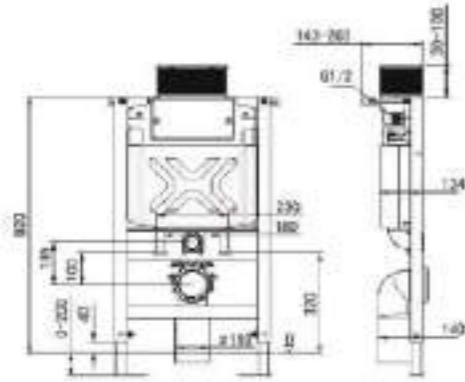

600.2409

Concealed Cistern (Thickness:132mm)
Adapt to wall-hung toilet
Adapt to mechanical panels
Water pressure:0.1-16Bar
Configurable water volume:
6L/4L;6L/3L;4.5L/3L
Front push or top push
Adjustable range of foot length from 0 to 200mm
Equipped with 110 PVC sewage pipe components