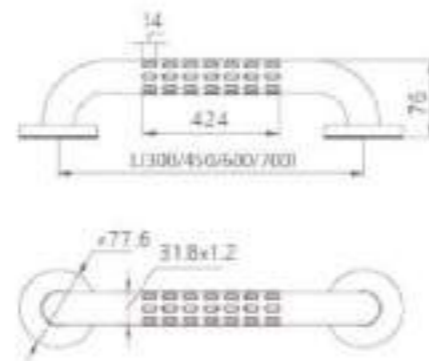

402.3041

Safety handrail (half yellow)

Size : $\Phi 32 \times L = 76$ mm,
thickness : 1.2mm
Material : stainless steel 304
Surface : yellow
Technology : antibacterial and antiskid