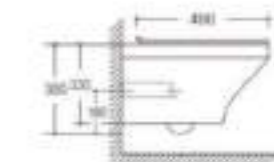

253.1031

Wall-hung Toilet

Size: 540x370x360mm
P-trap: 180mm
Flushing system: Rimless