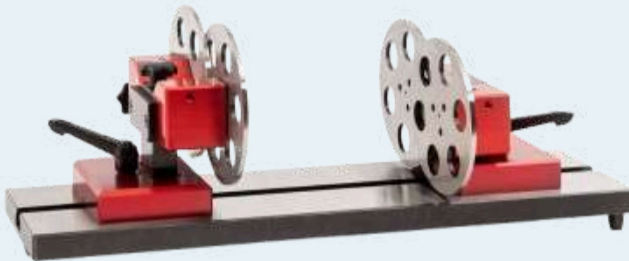

NILOS

Nilos Ring AV

Nilos Ring JV

Nilos Ring LSTO

Nilos Distance Ring

Nilos Ring LST-L

Nilos Ring AK

Nilos rings, produced in Germany, are mainly used for protection of bearing. It is also known as Bearing Cap, Grease Retainer, Bearing Shell, Bearing Cover. Nilos Ring is mainly used in the Roto Packer Machine, Stenter Machine, Astria Machine, Kokike Machine (Qapan), Vatter Machine, etc.

FISSO

Industrial Articulated Arm

Runout Tester

Indicator Holder

Strato Set

Industrial Holder

FISSO
Swiss Made

Fisso is the world leading provider of user-friendly, individualized Holding System solutions with Central Clamping Unit. FISSO Articulated Arms are successfully used worldwide as a quality product for applications in the Medical and Industrial sectors.