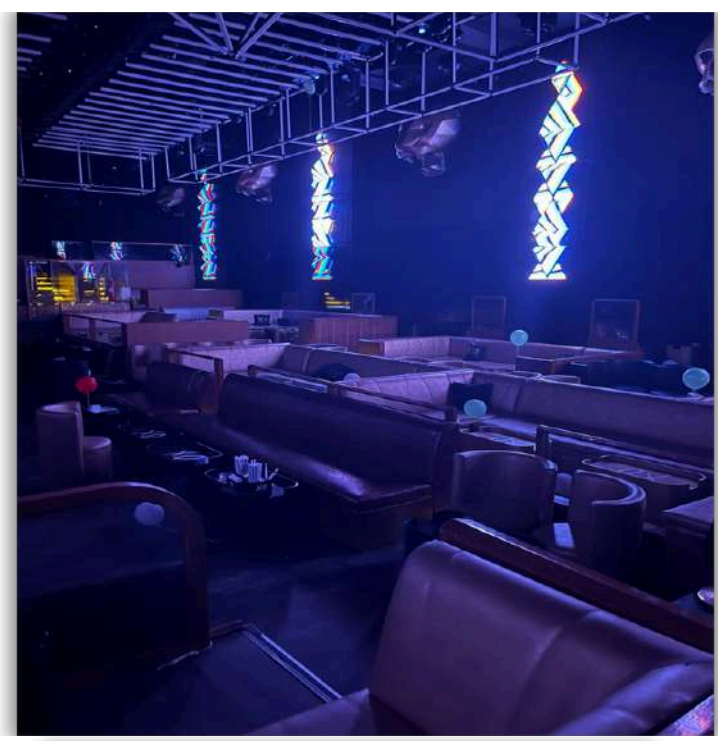

XO CLUB
BUSINESS-BAY
-DUBAI

Client
XO PROMISE
& PARTY

Consultant
MOVE FIT-OUT
INTERIORS

Scope of work
Design & Built