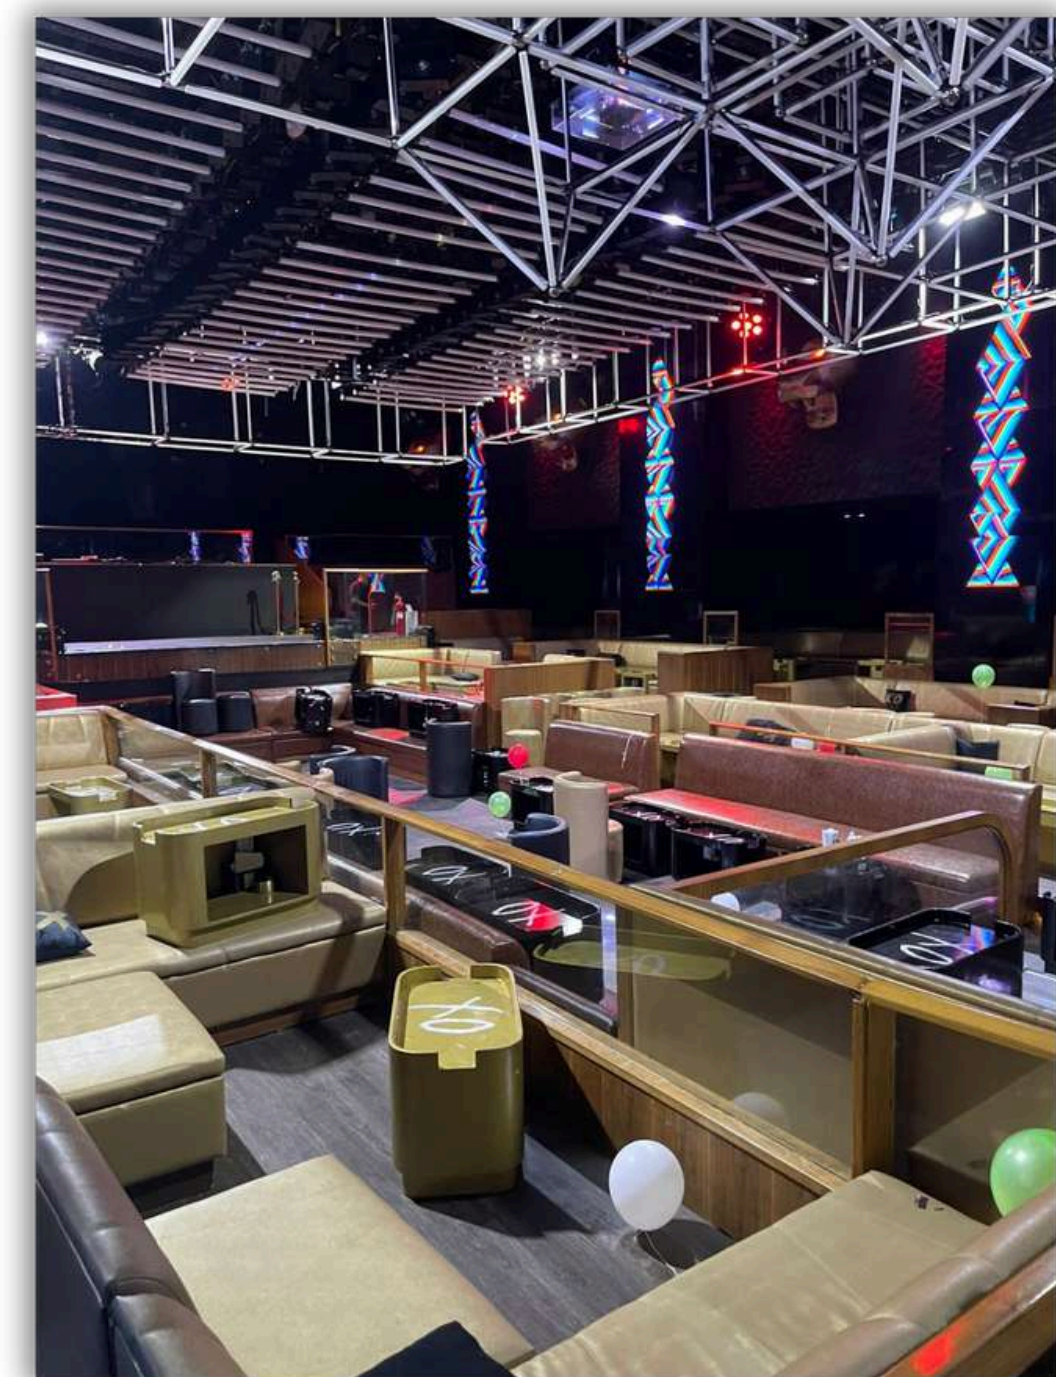

XO CLUB
BUSINESS-BAY
-DUBAI

Client
XO PROMISE
& PARTY

Consultant
MOVE FIT-OUT
INTERIORS

Scope of work
Design & Built