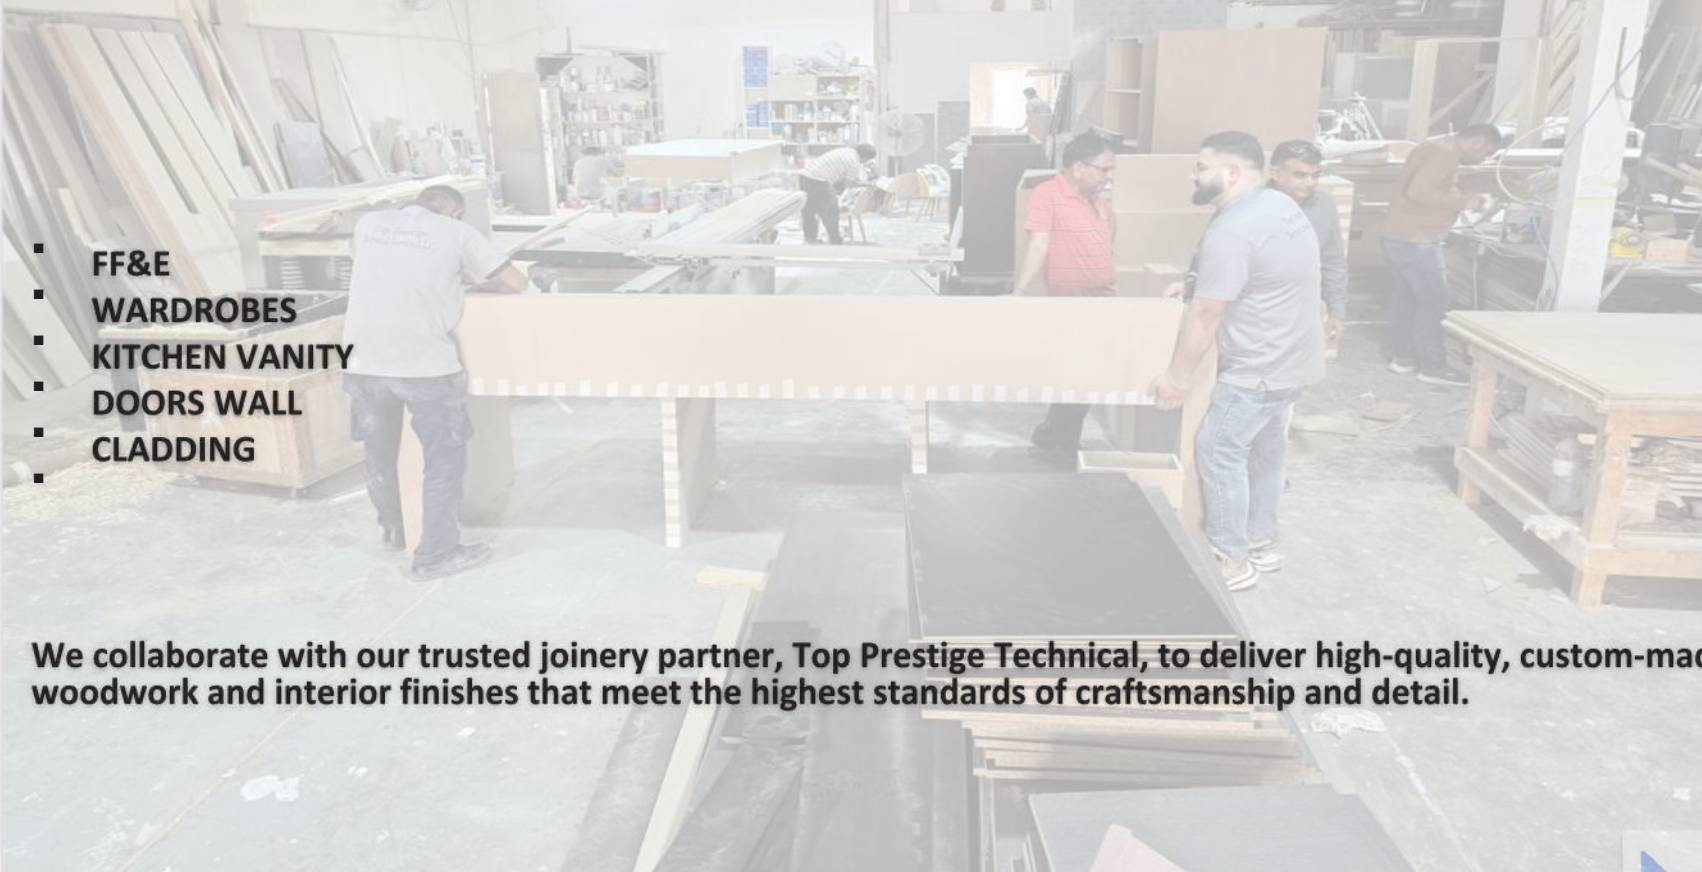

Comprised of professionals from both design and construction backgrounds, our interdisciplinary teams work collaboratively through agile management and implementation processes, where design vision and construction expertise are seamlessly integrated.

# FACTORY

At MoveFit-OutInteriors, we work closely with our joinery partner, Top Prestige Technical, enabling us to provide customized, high-quality furniture and joinery solutions to our clients.

Our partner's manufacturing facility, equipped with state-of-the-art machinery and spanning over 1500 square meters, is one of the most advanced and efficient in the region, ensuring precision and superior craftsmanship in every project.