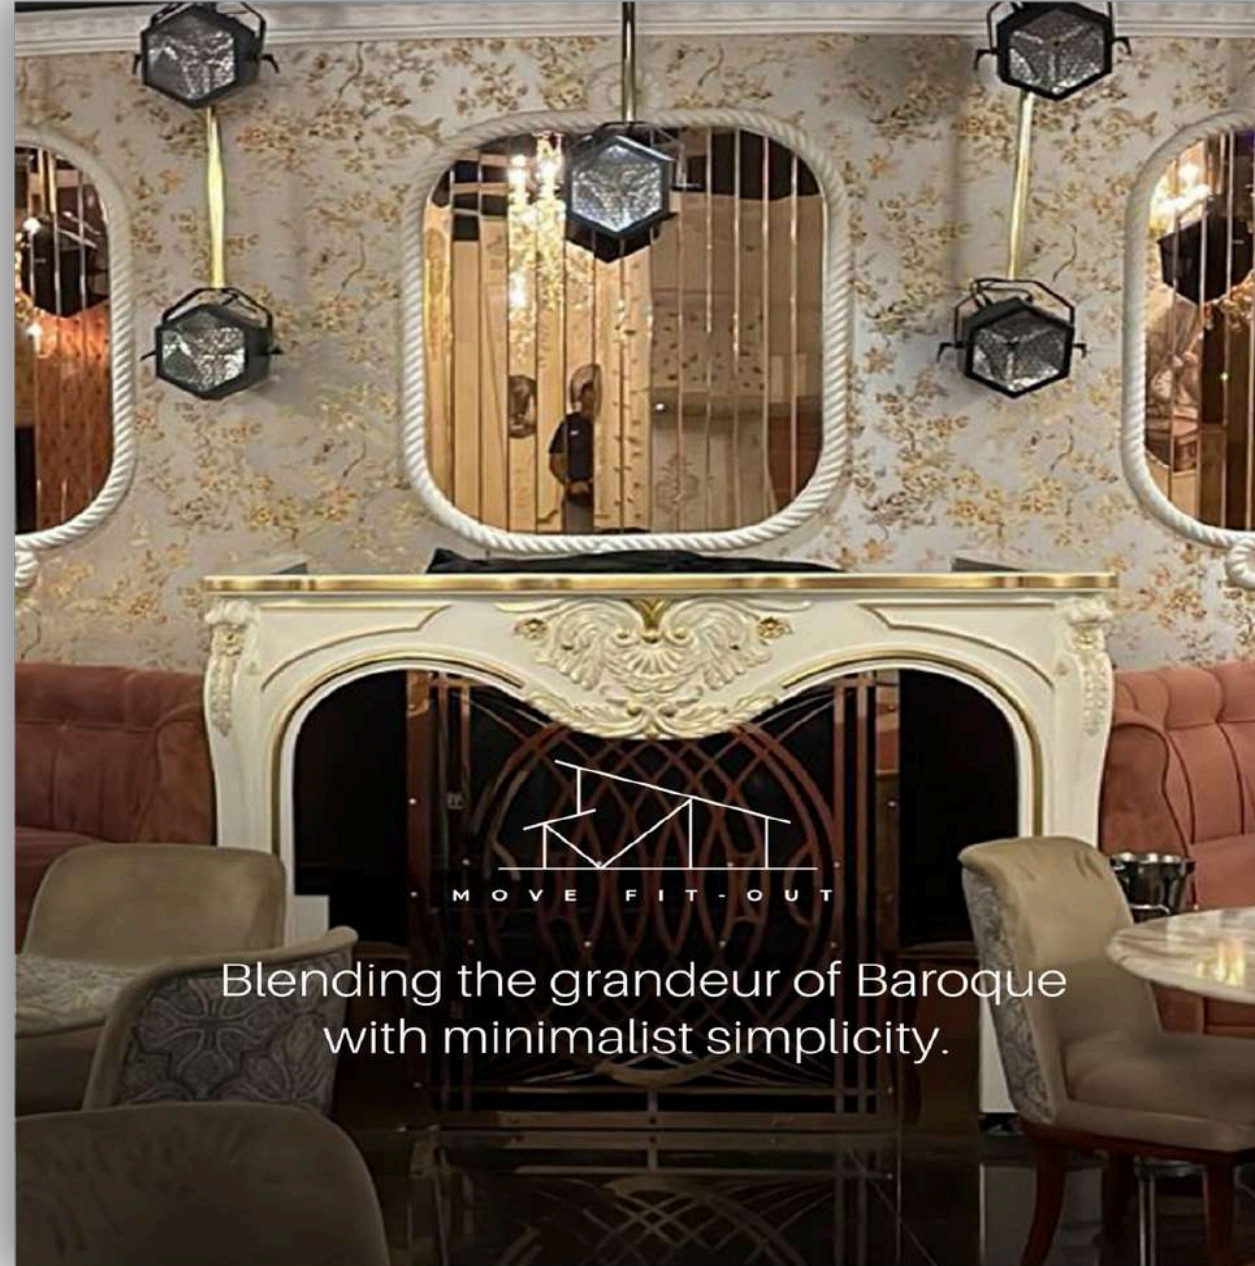

JADORE

LEVEL 44, V- HOTEL,
BUSINESS BAY

Client
W & W
MANAGEMENT

Consultant
MOVE FIT-OUT
INTERIORS.

Scope of work
FITOUT WORKS FOR
CLUB COMPLETE
RENOVATION