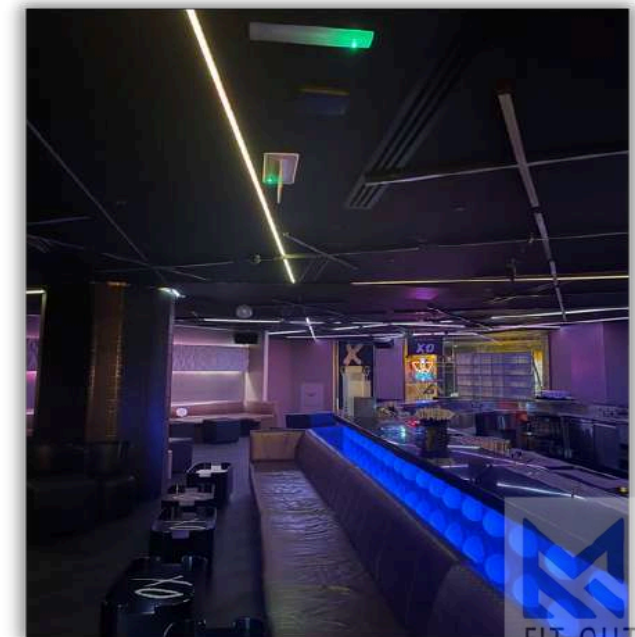

Consultant  
MOVE FIT-OUT  
INTERIORS

Scope of work  
Design & Built

**SOT CLUB –  
RESTAURANT**

LOUNGE  
Marriott Hotel Al Jaddaf,  
Dubai, United Arab  
Emirates

Client  
SOT CLUB

Consultant  
MOVE FIT-OUT  
INTERIORS