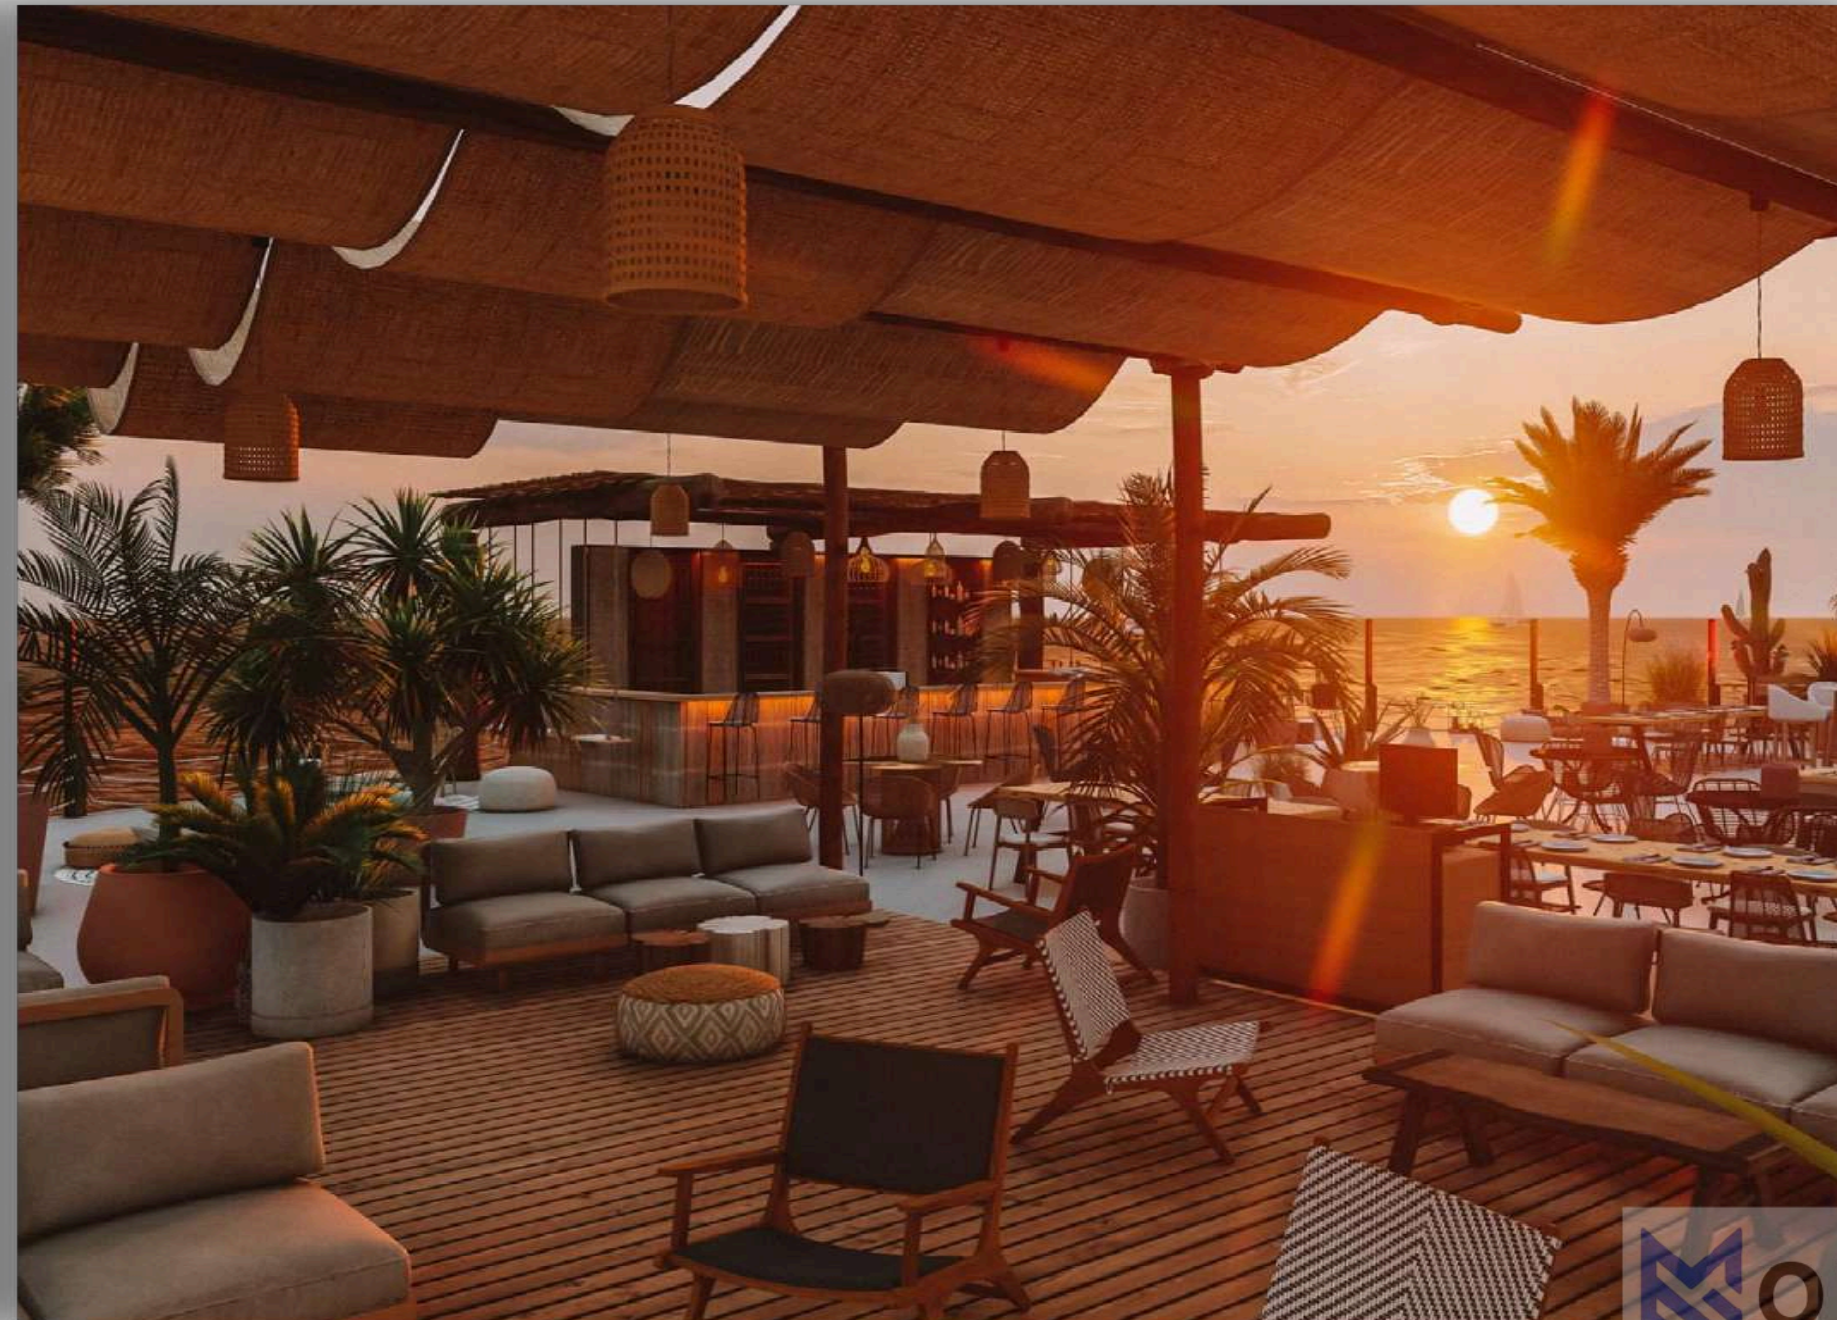

**HELIPAD FROZEN
CHERRY**
DUBAI FESTIVAL
CITY-DUBAI

Client
FROZEN CHERRY

Consultant
MOVE FIT-OUT
INTERIORS

Scope of work
Fit - out works for
the
ROOFTOP
BAR