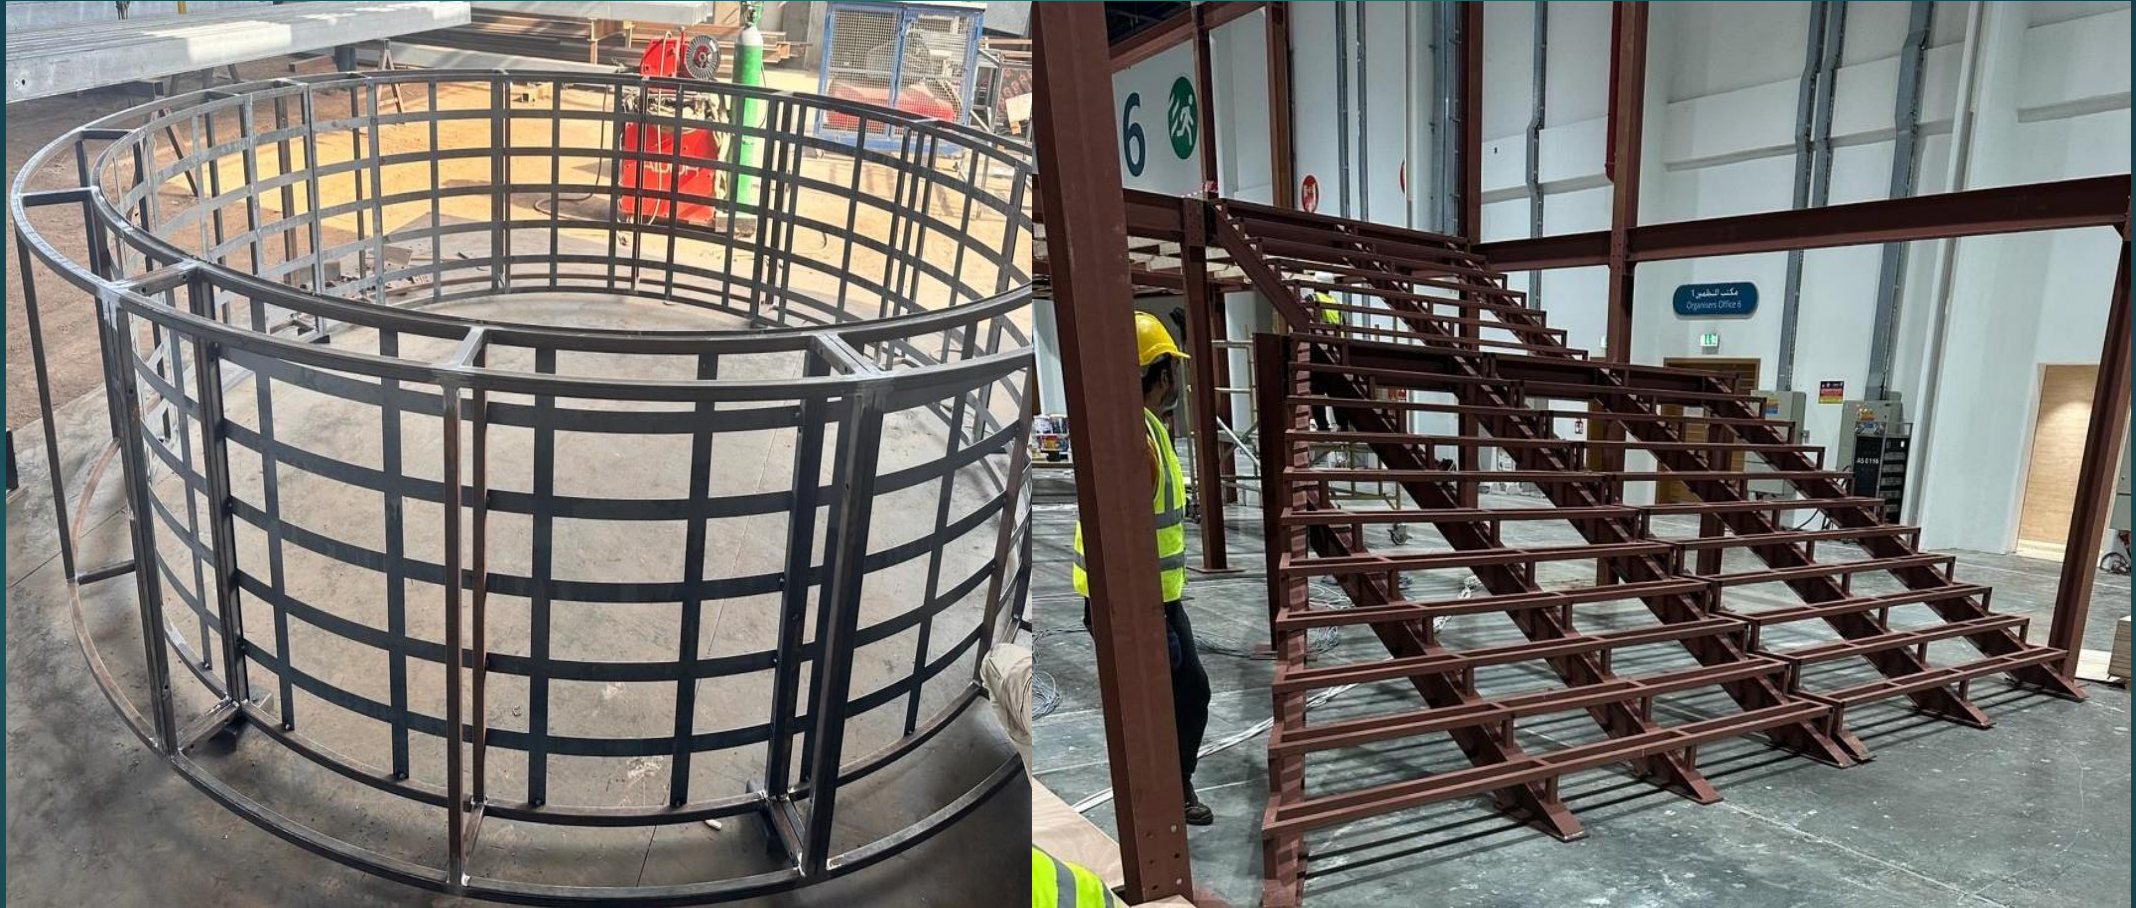

INDUSTRIAL HOPPERS