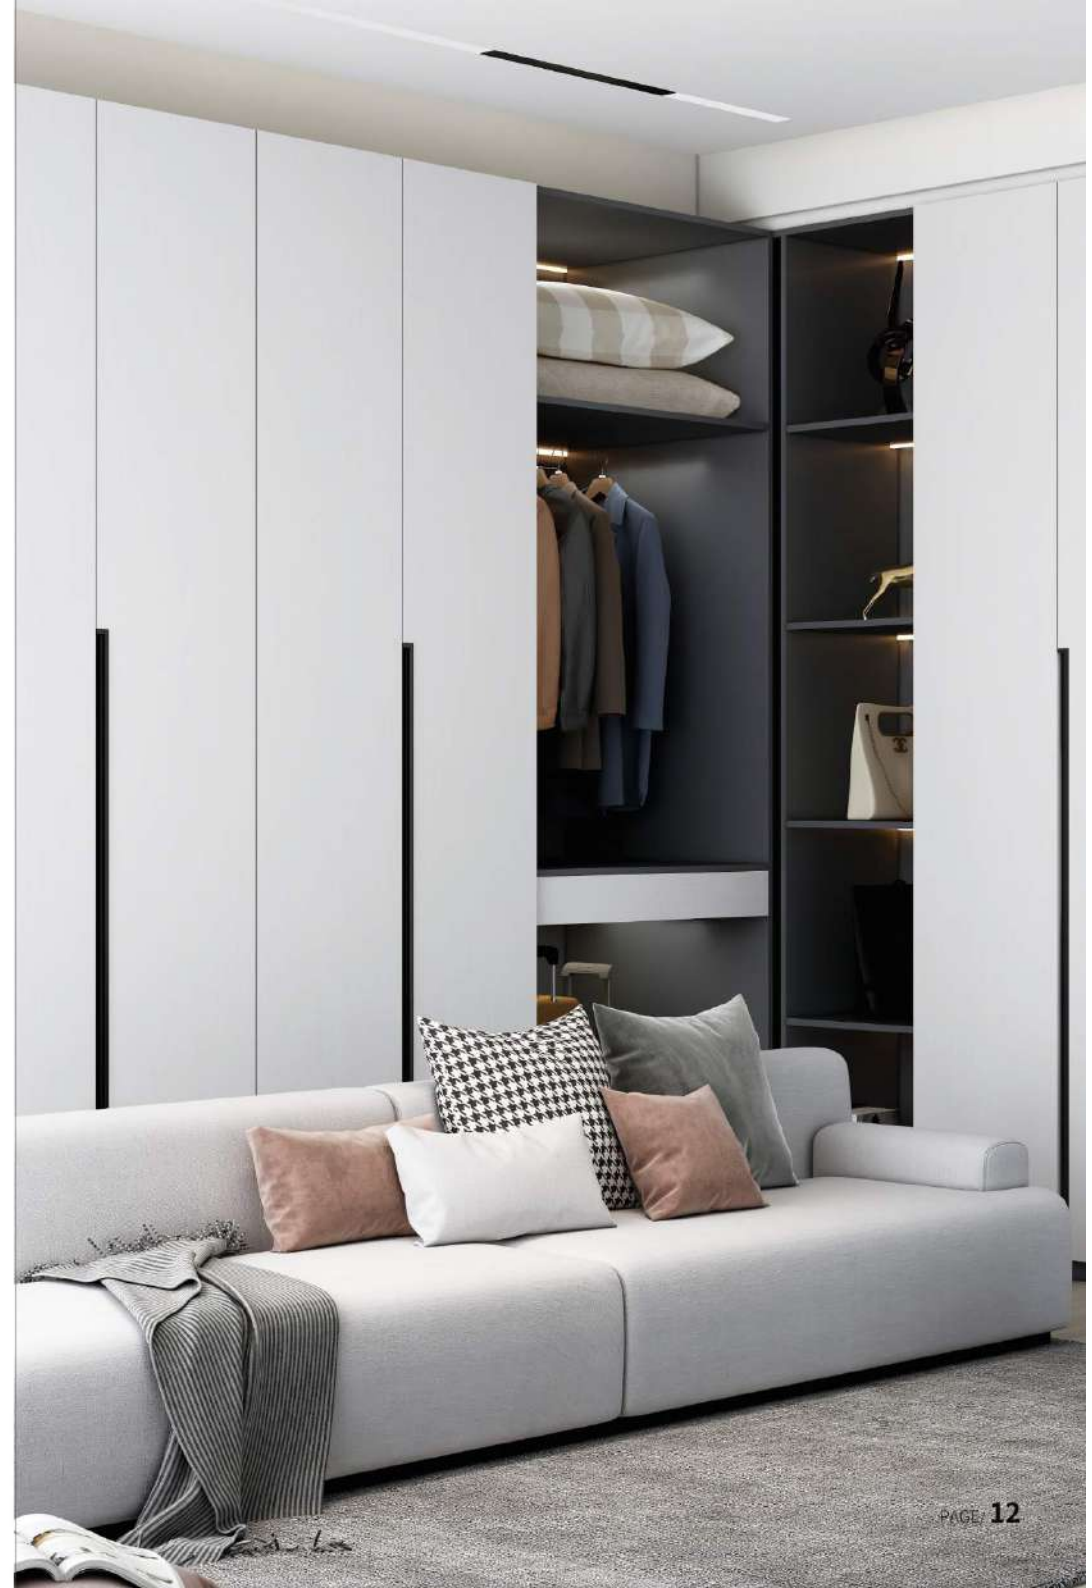

### Melamine Faced Decorative Board

Size: 1220mmx2440mm(4'x8')

1220mmx2800mm(4'x9')

Thickness: 2.5mm-25mm

Material: Premium MDF Board&Green  
HMR Chipboard

ENVIRONMENTAL FRIENDLY  
FURNITURE BRING YOU A  
HIGH-QUALITY FUTURE LIFE