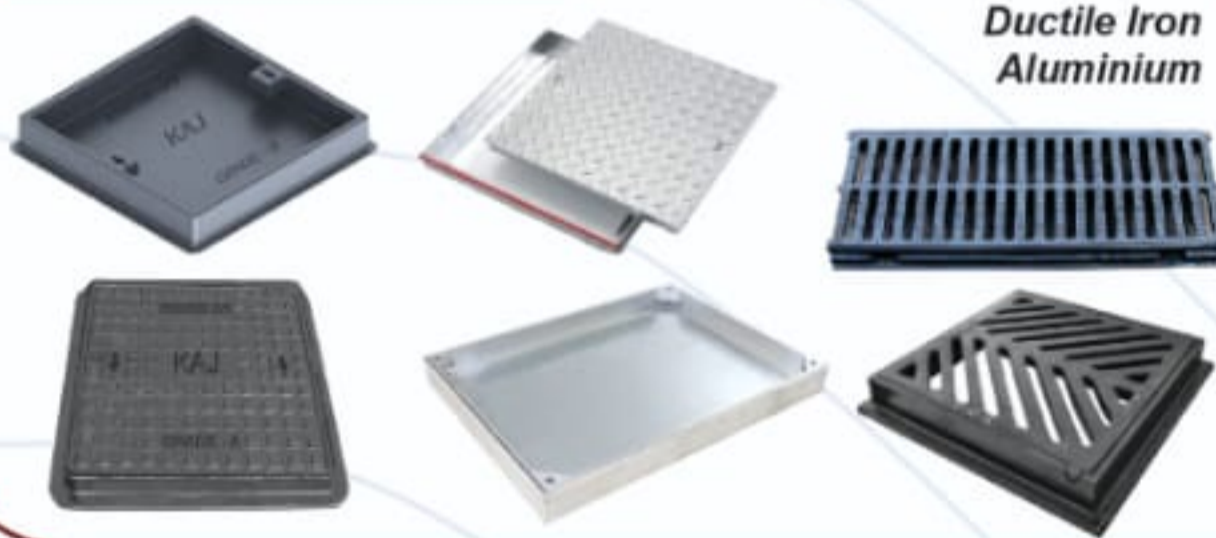

Manhole Cover

Pressure Testing Machine

PPR Welding Machines & Tools

Suction & Delivery Hoses

PVC Solvent Cement

Pumps & Accessories

RAKtherm
Ultimate Piping Solutions

Hepworth