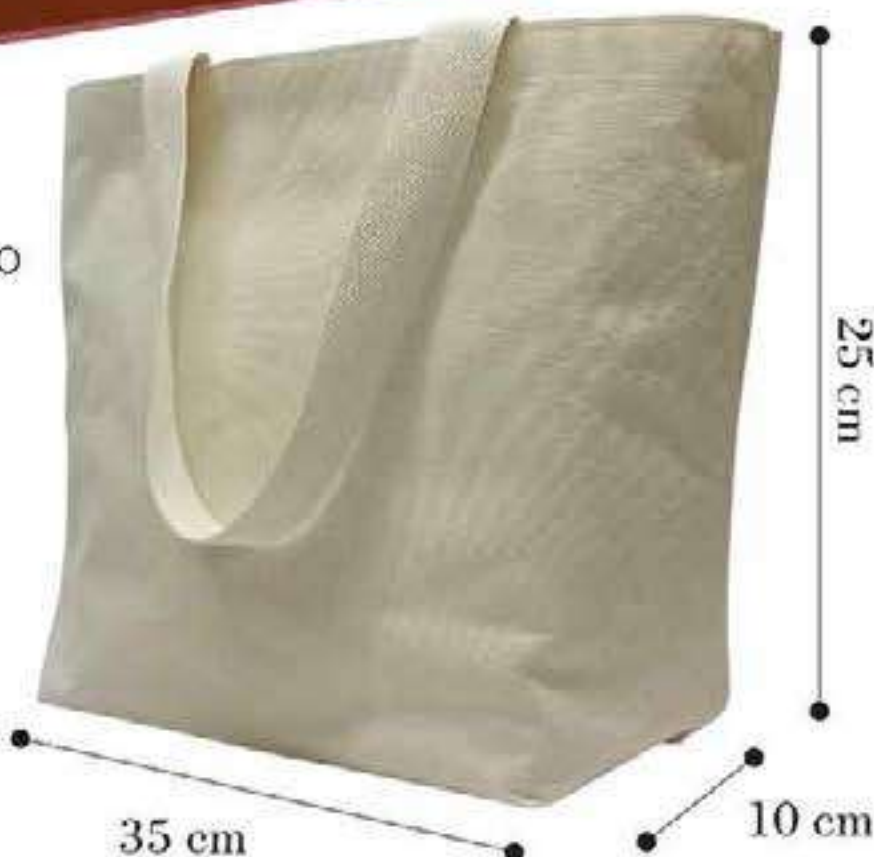

# Canvas Beach Bag Small

**FAS-CB-07**

Material : Laminated  
Cotton Canvas with Velcro  
Closure

Color : Natural Cream  
Color with Long Handle  
Size : 33 x 43 x 15 cms

Printing Option:  
Screen Printing  
DTF Printing