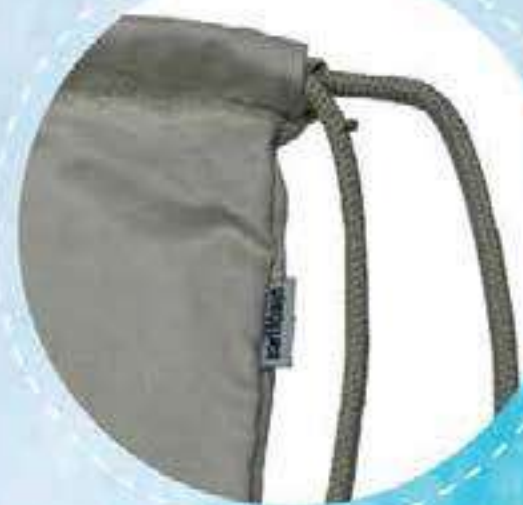

Our totebags for women and men are very versatile and take them through the day in a stylish way, whether you pack your belongings for the beach or the gym or simply use the bag as a shopping bag. This shopping bag is ideal as a shopping companion thanks to its large capacity.