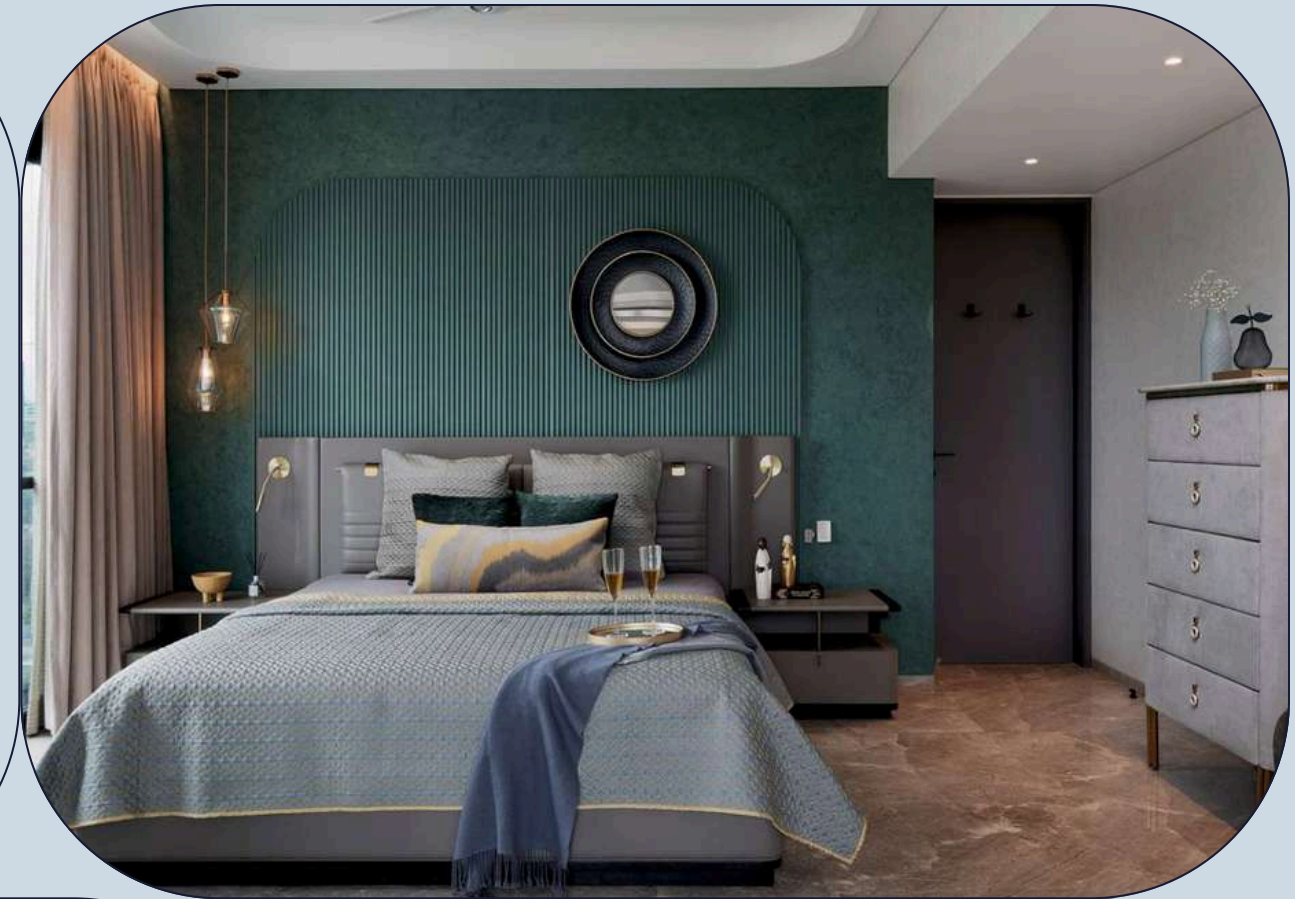

Our Vision

UNIQUE

Our vision is to provide unique services that stand out from the crowd, considering international quality standards, high-end materials and finishes down to the smallest details.

INTERIOR

When it comes to interior design, we believe that attention to detail can make all the difference to how your space looks and feels

EXCELLENCE

Our commitment to excellence drives us to surpass standards, innovate, and deliver exceptional quality through attention to detail, continuous improvement, and a passion for achieving the best results, fostering growth and evolution.