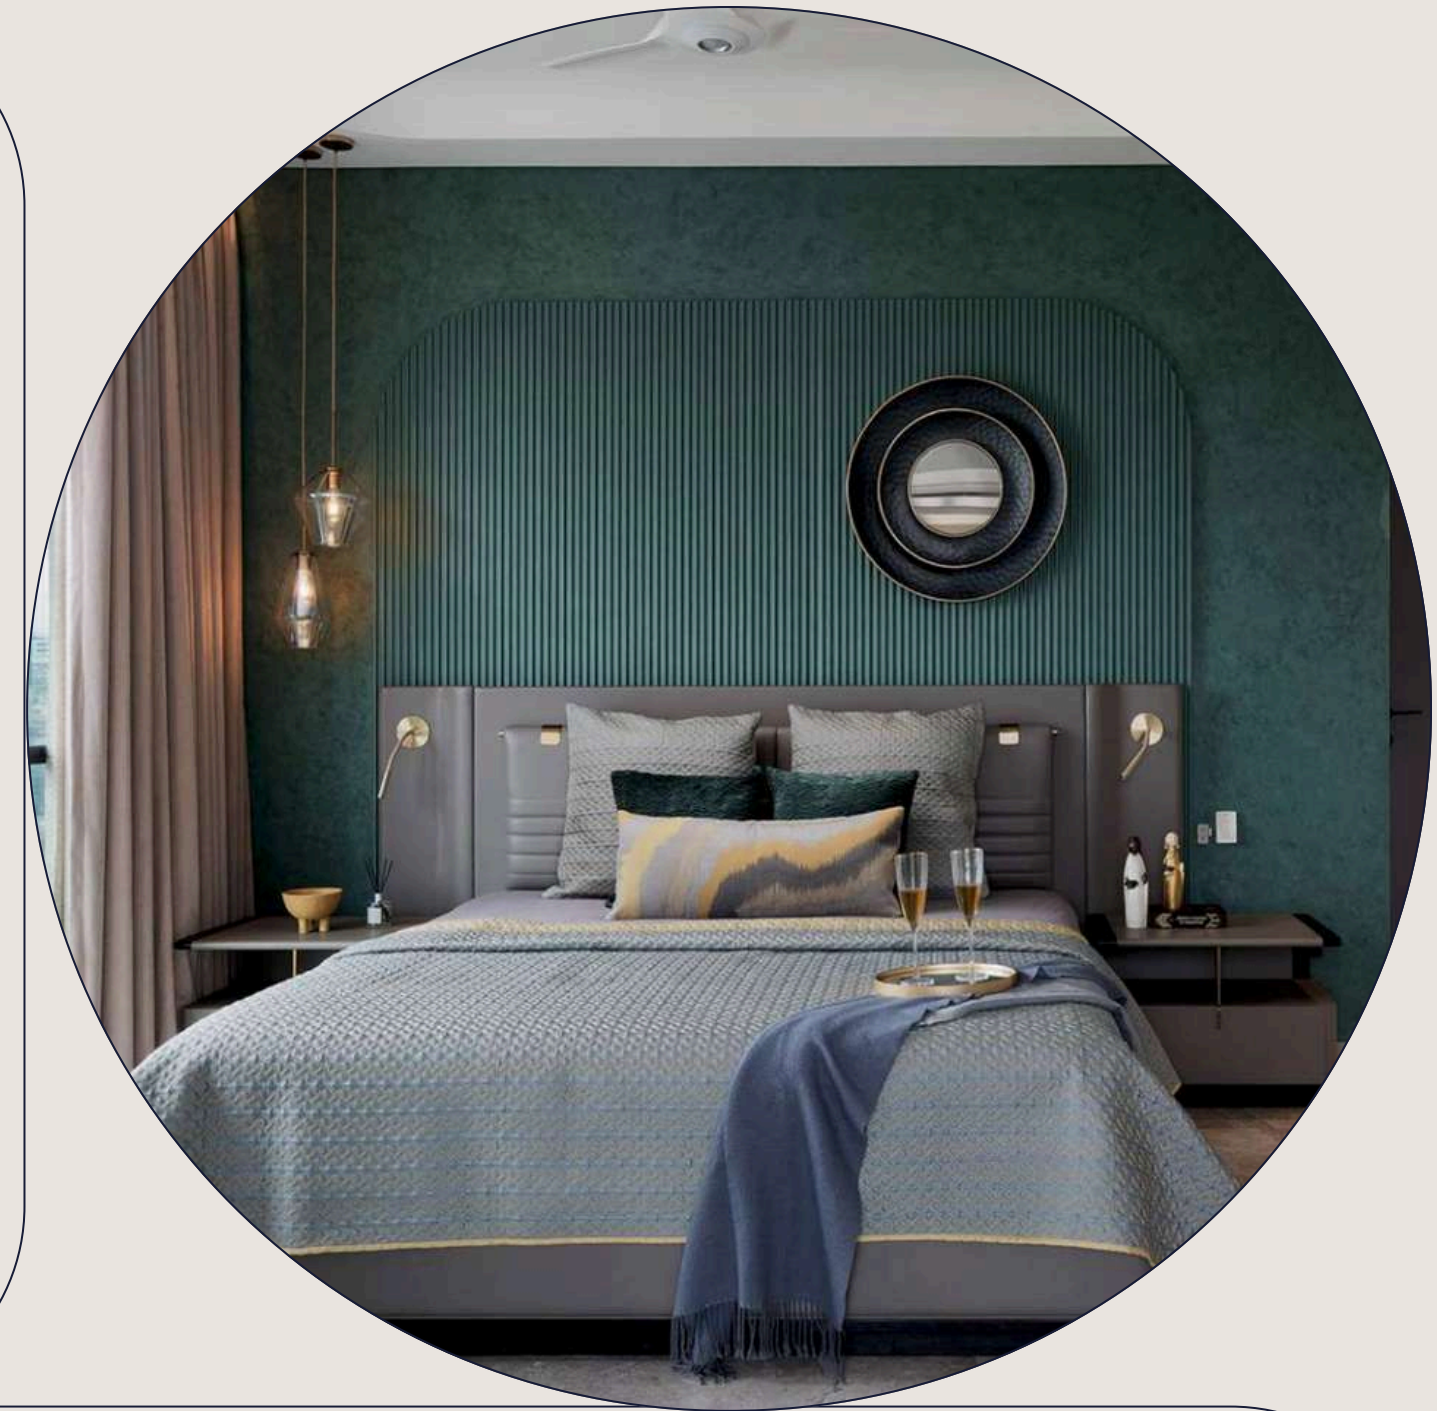

ExoSupport Company Profile

Exosupport is a company that specializes in the professional execution of interior spaces, with a proficient team of experts skilled in bespoke bathroom fit-out, kitchens, large format tile installation, painting, and more. One of Exosupport's distinguishing features is that we are both architects and contractors. From project conception to building occupancy, we provide a single point of contact. In a typical architect/contractor relationship, both parties have only a limited amount of control over the overall process. During the transfer of responsibility, information can be lost. Furthermore, a client may become embroiled in a dispute in which the architect blames the contractor or vice versa. Interior execution and fit-outs with architectural and interior design expertise enable us to pursue a smooth process of execution with high standards of excellence

Who We Are