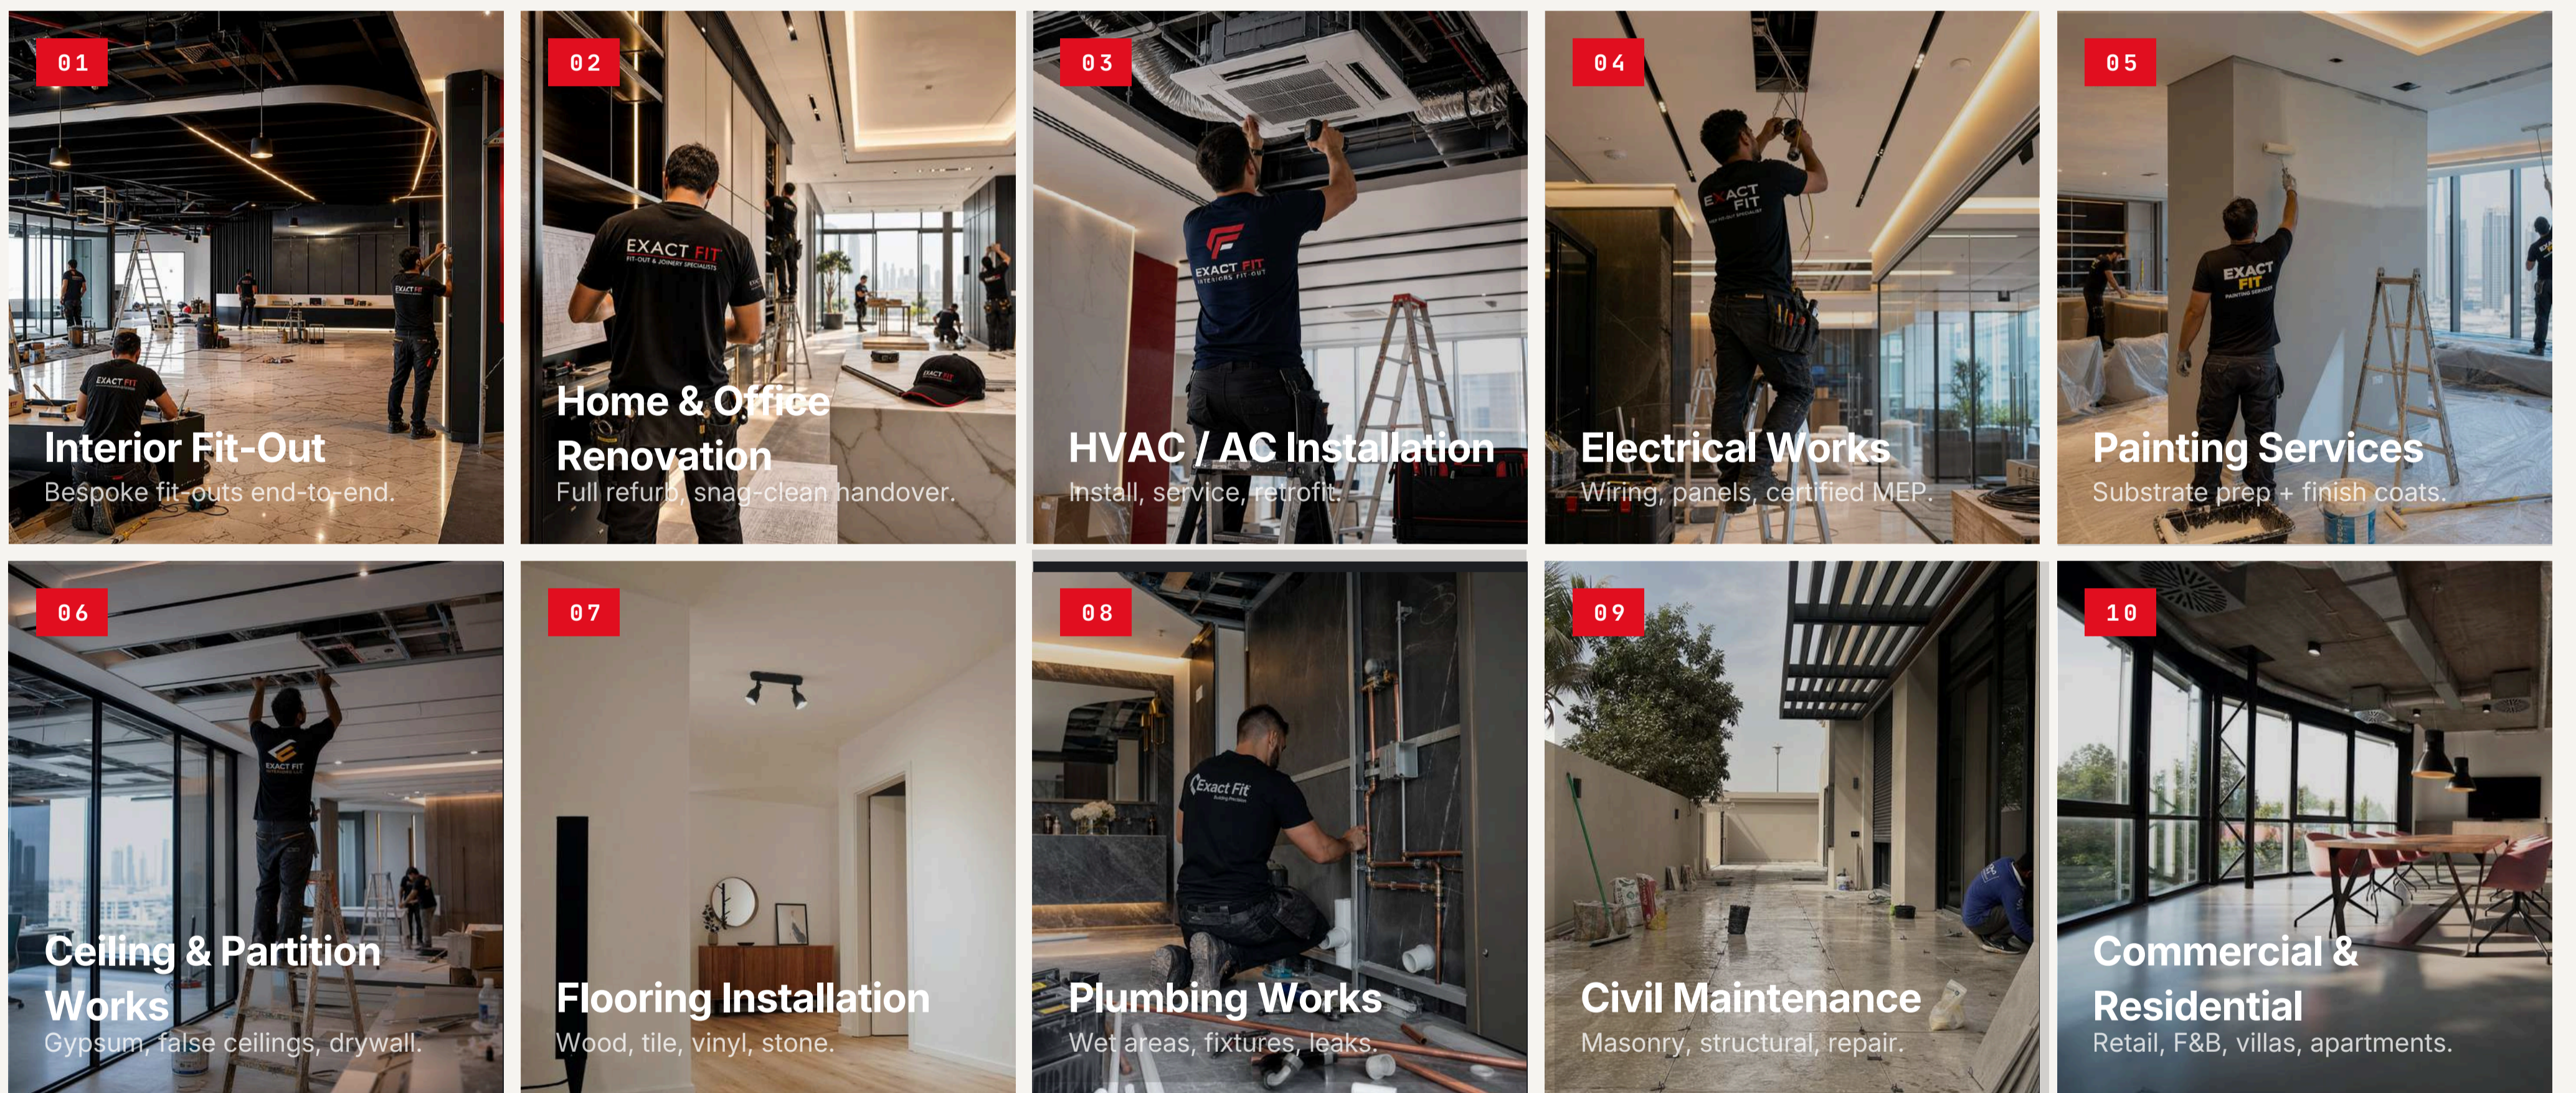

- A PORTFOLIO OF WORKS

Ten disciplines. *One* contractor.

SEG · A

Residential

Villas, apartments, bath & kitchen overhauls.

SEG · B

Commercial

Offices, retail, F&B and business spaces.

ExactFit delivers premium renovation, maintenance and interior fit-out across the UAE — single-source, sequenced in-house, finished to the millimetre. Every discipline below runs under one site lead.

10 DISCIPLINES   **24/7** EMERGENCY   **AMC** ANNUAL

§ 01 - SERVICES What we deliver.

10 TILES · 5 × 2

WORKS · 01-05

Full Renovation	01
Apartment & Villa Upgrades	02
Bath & Kitchen Renovation	03
Civil & Gypsum Works	04
Painting & Flooring	05

SERVICES · 06-09

Electrical & Plumbing	06
AC & HVAC Maintenance	07
Annual Maintenance Contracts	08
Emergency Maintenance	09
Two segments — Residential (villas, apartments) and Commercial (offices, retail, F&B).	

A single-source contractor for spaces that need to **land clean**.

ExactFit operates as one site lead, one schedule, one bill across residential, commercial, and retail projects in the UAE. Trades sequenced in-house so finishes arrive crisp and the handover sticks.

PAGE 01

GET IN TOUCH

Built with **precision**.

Looking for a trusted renovation & maintenance partner? Contact ExactFit for professional solutions tailored to your space.

MOBILE
+971 54 276 2706

MAIL
asim@exact-fit.com

LOCATION
Dubai, UAE

INSTAGRAM
@exactfituae