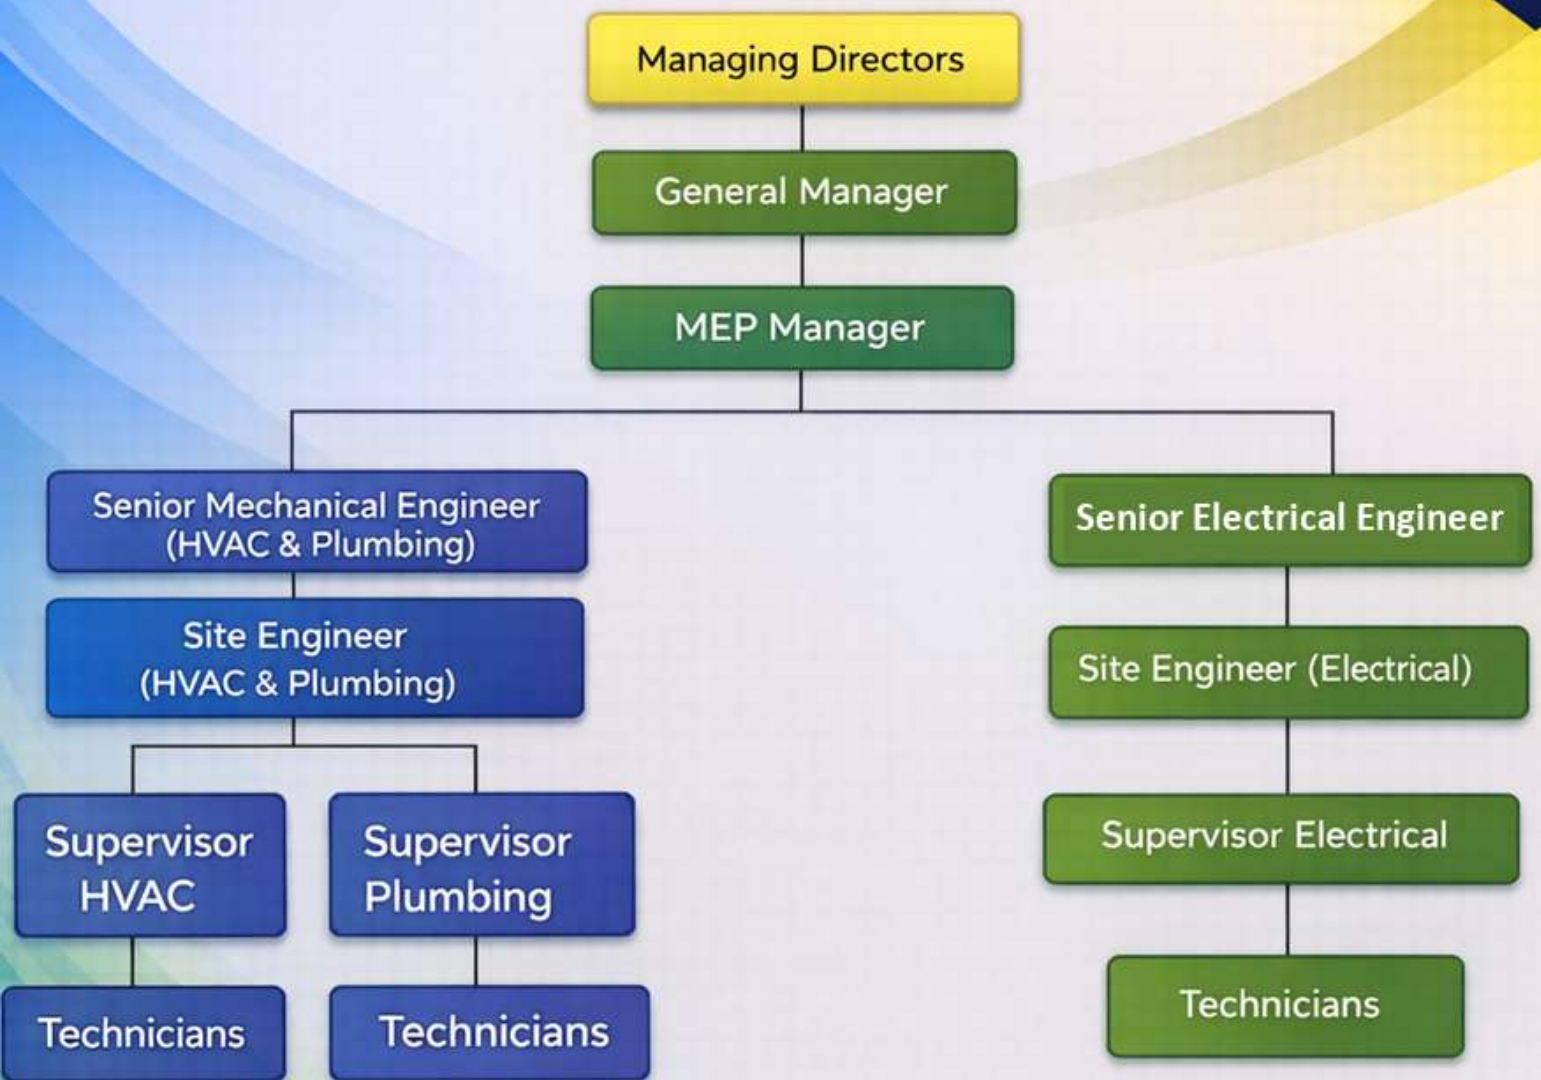

37

Jumeirah Zabeel Saray Hotel Refurbishment @ Palm Jumeirah

Client Shamal Estates LLC
Main Cont. Alec Fitouts
MEP Cont. Sinopec Electromechanical LLC
MEP Sub Climate Maker

GALLERY

Our Work in Pictures

Organization Chart