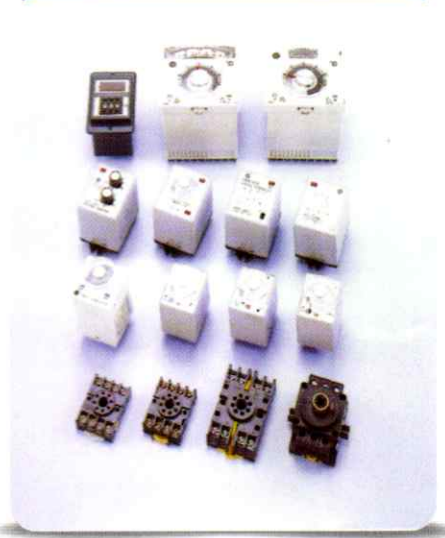

HT & LT Insulator

LED Pilot Lamp, Push Button, Selector Switch

Micro Switch, Limit Switch, Toggle Switch

Temperature Controller, Timer, Socket Base

Cam Switch

Magnetic Contactor, Magnetic Starter & Star-Delta Starter, Motor Protector Switch

Fuse & Fuse Carriers

Cable Lug

Wiring Accessories

Crimping Tool

Din Rail Terminal, Din Rail

Buzzer, Alarm, Foot Switch, Siren, Hoist Switch

Digital Meter

Moulded Case Circuit Breaker, Mini Circuit Breaker