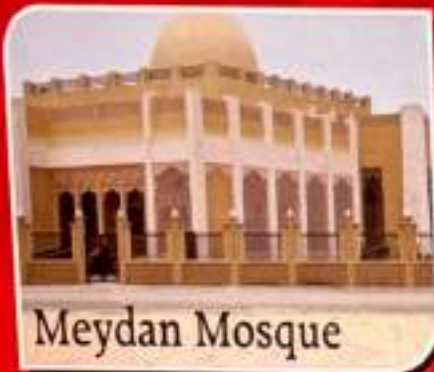

4

Al Jumeira Metal L.L.C.

P.O.Box: 3307, Ajman-U.A.E, Tel: 06 7436908, Fax: 06 7433426, Email: aljumeirametal@gmail.com

Our Completed Projects

Meydan Mosque

Mosque Al Hajar

Hamidiyah Park

Mess project nad al sheba