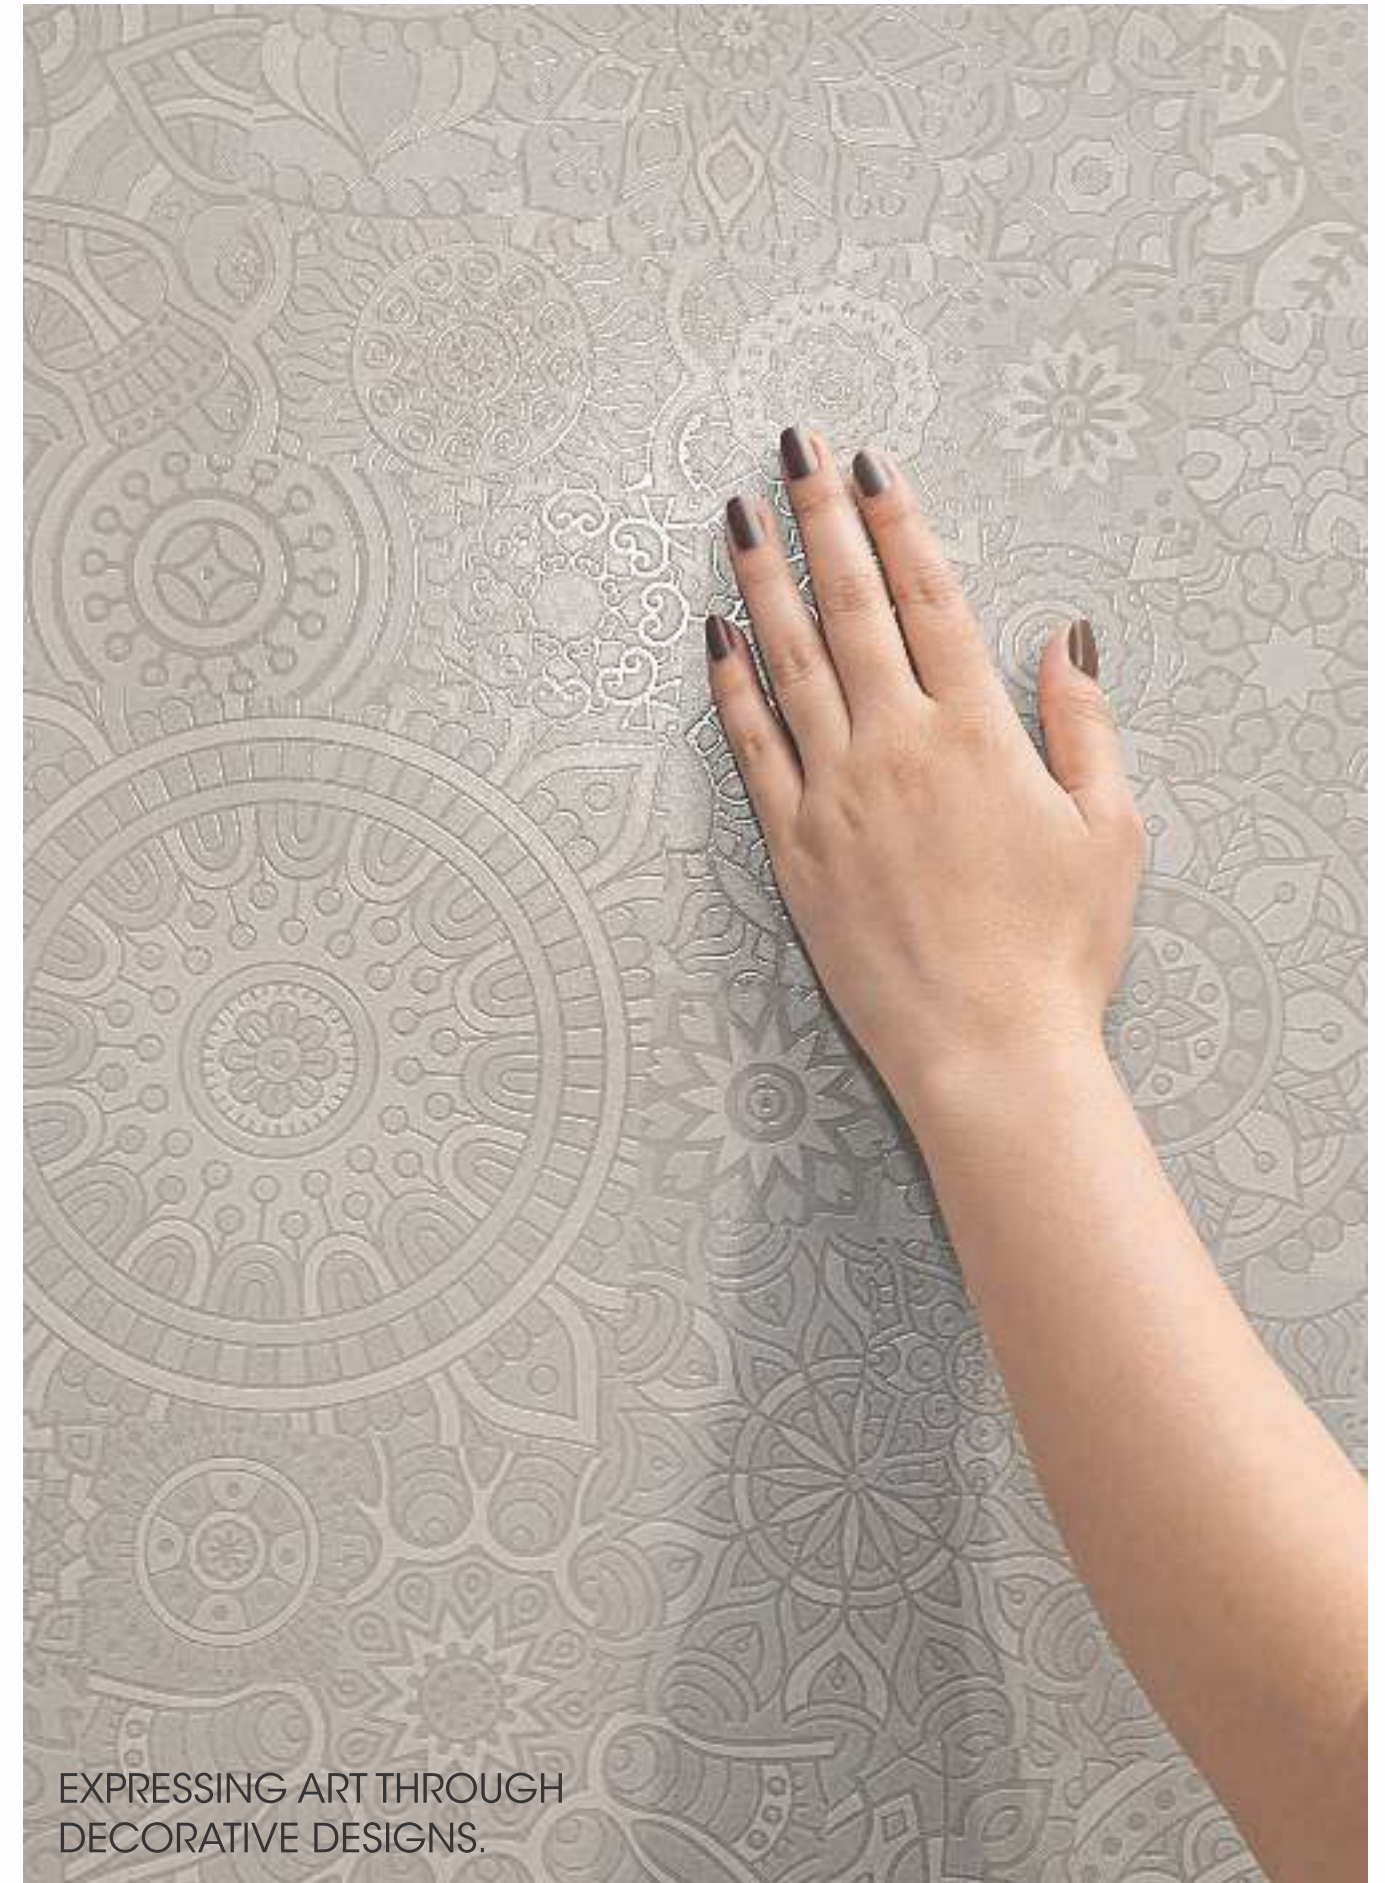

GRANITOGRES™

LIFESTILES

INTRODUCING

ATTIKO
COLLECTION

PersianArte
COLLECTION

VIBRANT
COLLECTION

VINTIGO
COLLECTION

RUSTIC MATT
COLLECTION

A COLLECTION REFLECTING ON THE EVOLUTION OF DESIGN

Collections beautifully presents tiles that showcase superior designs through ceramic excellence. Tiles of this collection are conceptualized to highlight and adorn every corner with their eye-catching appealing and classy style. These tiles are an ideal solution for those who seek a sophisticated and timeless ambiance for their place.

GRANITOGRES™
LIFESTILES

EXPRESSING ART THROUGH
DECORATIVE DESIGNS.