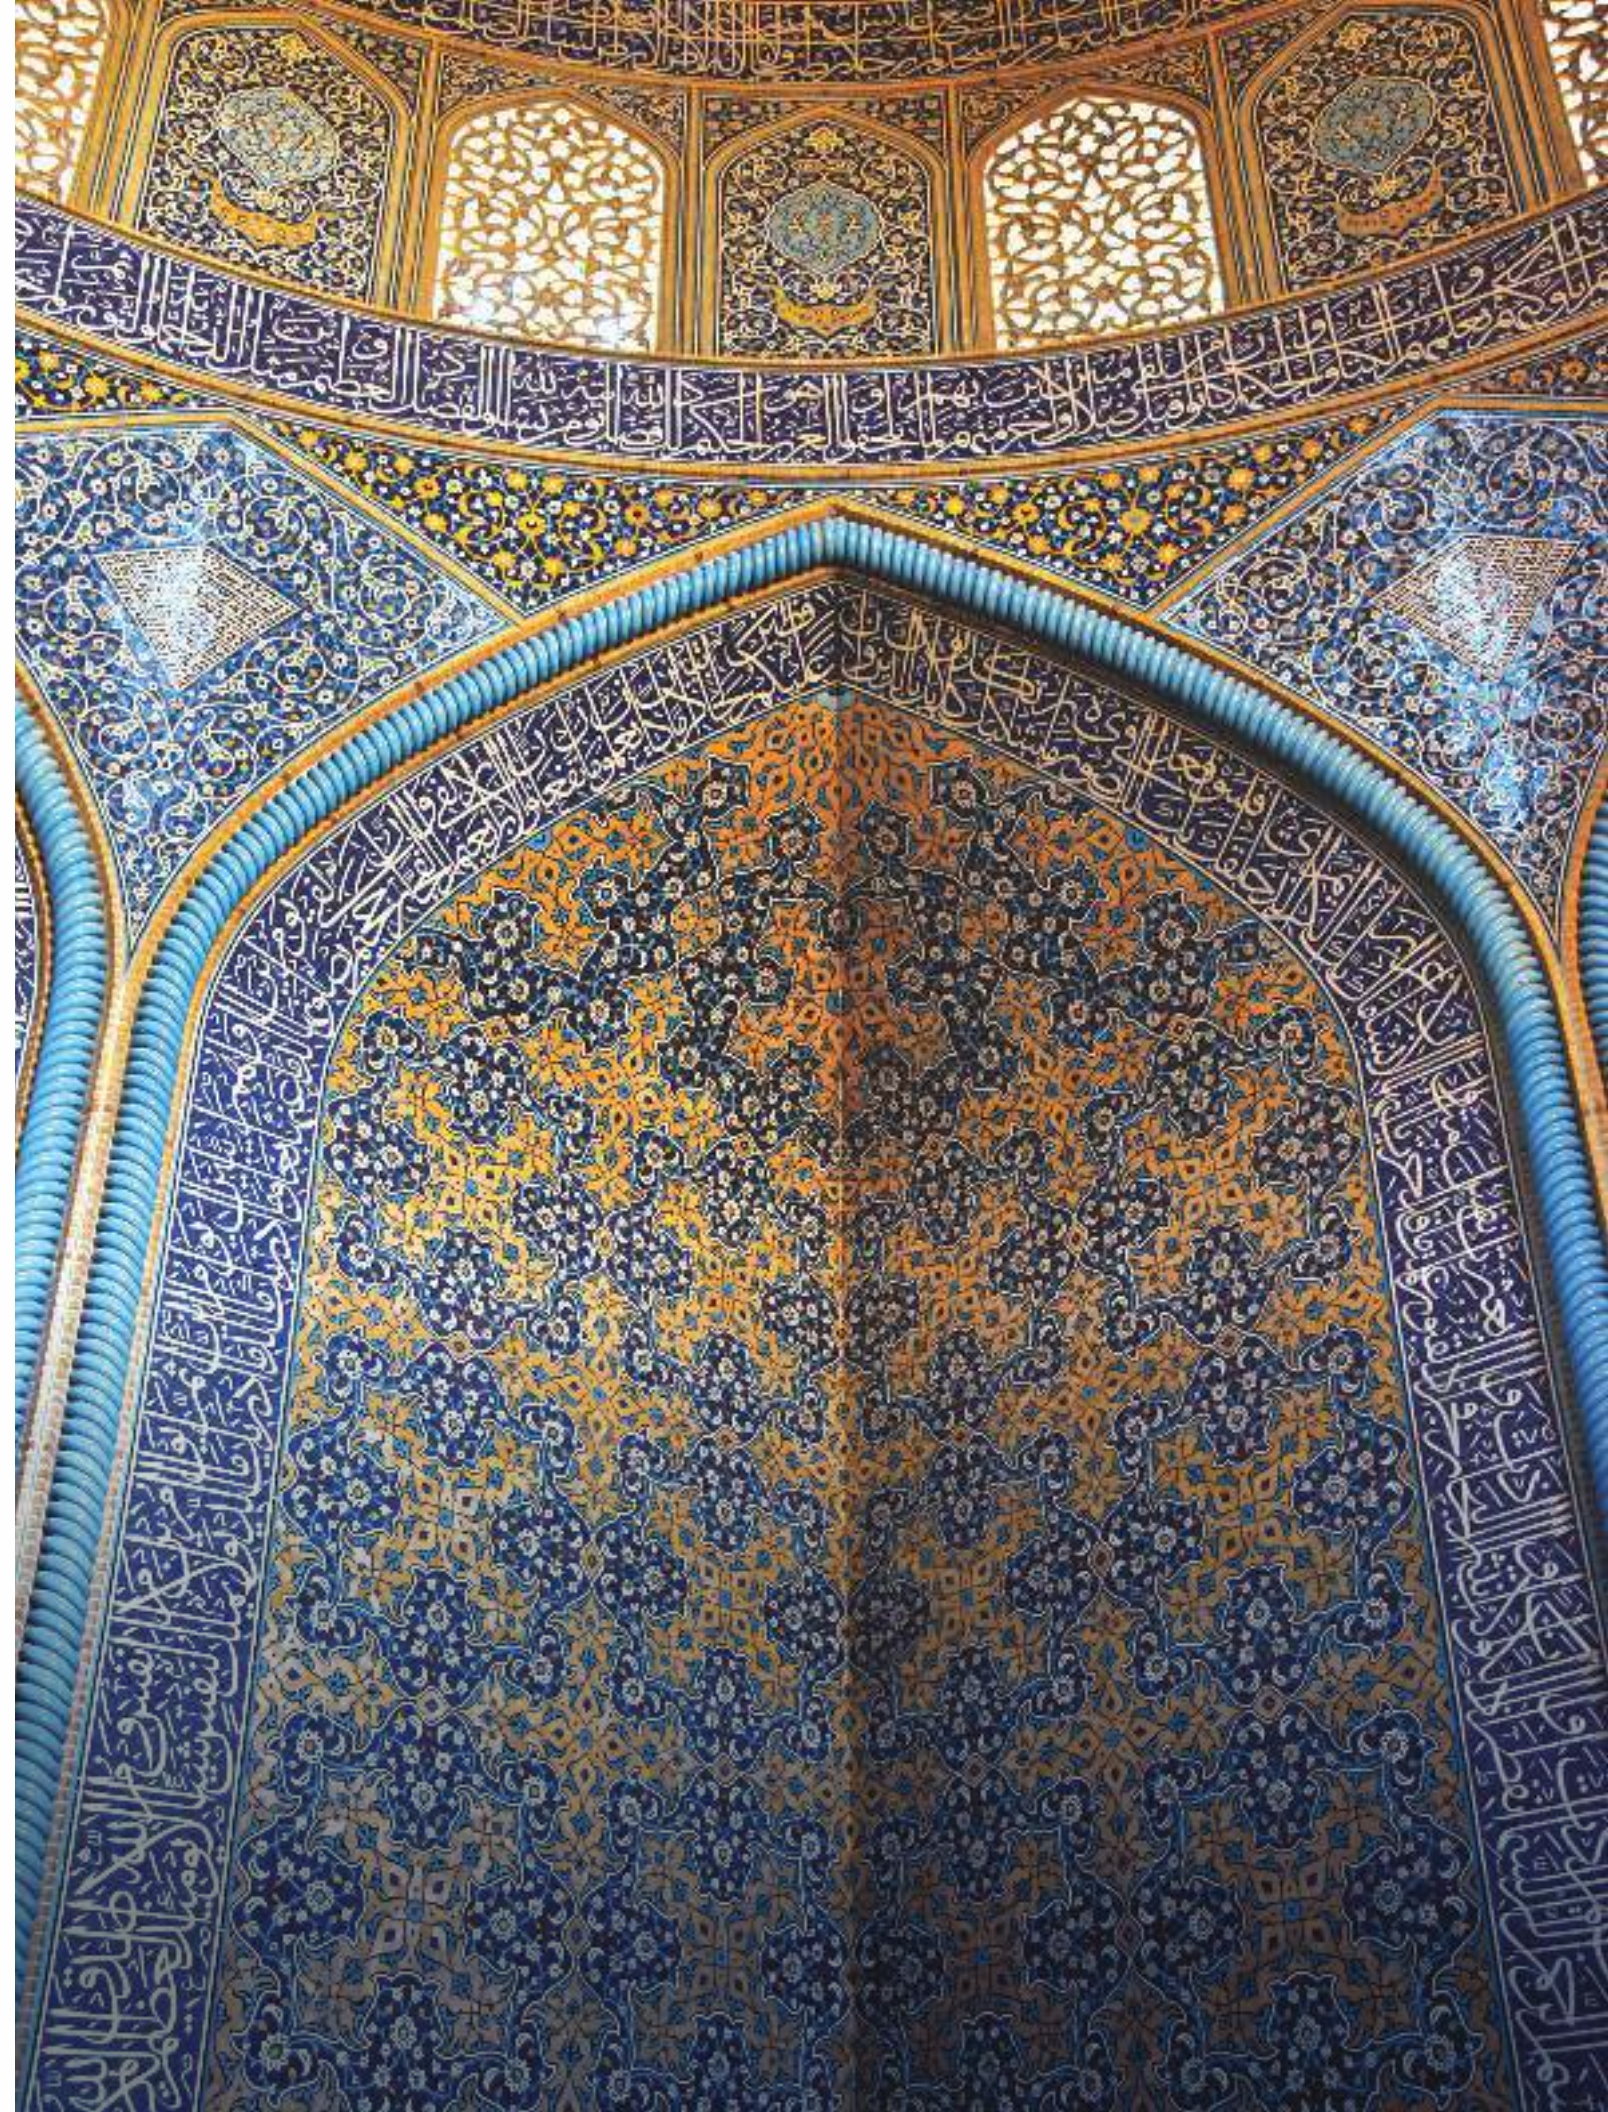

60x60cm

GLAZED
VITRIFIED
TILES

THE GRACEFUL ART OF ELEGANTLY RICH HERITAGE

Influenced by one of the richest art heritage in the world - the PersianArte Collection derives its surreal grace, timeless designs, and peerless art from Persian art and craft. The collection gracefully brings it to the surfaces to help your spaces shine in the light of precious history.