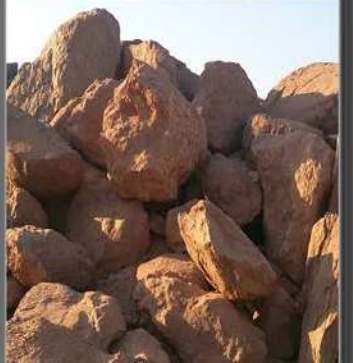

STONE ZONE

DECORATIVE BOULDERS

There is a wide selection of colors available for your Designs. While you can go with the more commonly used brown, grey, green chunks or light beige, there are plenty of other natural colors you can choose from. After all, every projects should be designed after the desires of the consultant. If you have a set kind of color or look for your project area, it is now time for you to implement these kinds of colors, style styles and sizes to make it your own.