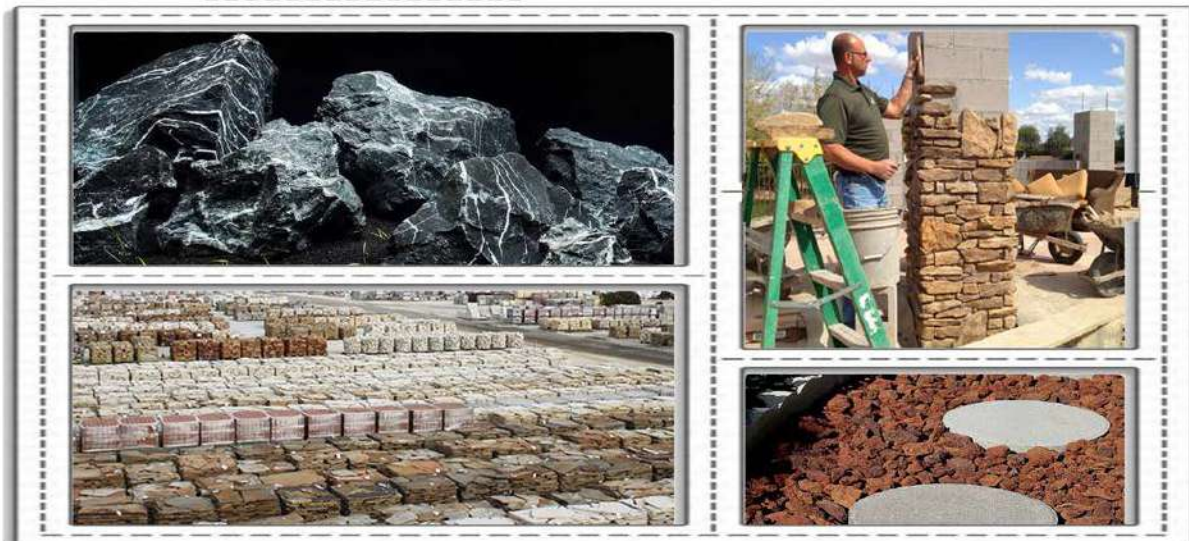

STONE ZONE

NATURAL RIVER BOULDERS

Rounded River boulders range in greyish brown. These boulders can be used in landscaping to show a natural effect. We offer different sized boulders for different designs. All can be installed or integrated into existing artistic designs. River boulders will give you the look you are hoping to achieve. The functionality of this boulder is endless.

STONE ZONE

CONSTRUCTION AND LANDSCAPING PRODUCTS

We trade materials for
Road works: (Road base,
Sub base, Black Sand,
Gravels)

Building Constructions:
(Plastering sand, Blocks,
cements, concrete
gravels)

Gardening & Parks:
Play Sand or Beach Sand,
Dune or Red sand,
Coloured Gravels,
Agricultural Sweet Soil

STONE ZONE

MARBLES, GRANITES, TILES, INTERLOCKS & ROCK BENCHES

Stones are more adaptive. Available in a large variety of colors and patterns, It is practical and adds to the aesthetic value of every part of a home - from the roof, walls, flooring, furniture, even the garden and exterior walls. fusion of vibrant ones, infusing warmth and creating a relaxing atmosphere - creating a haven far from the strains and stresses of the modern day world.