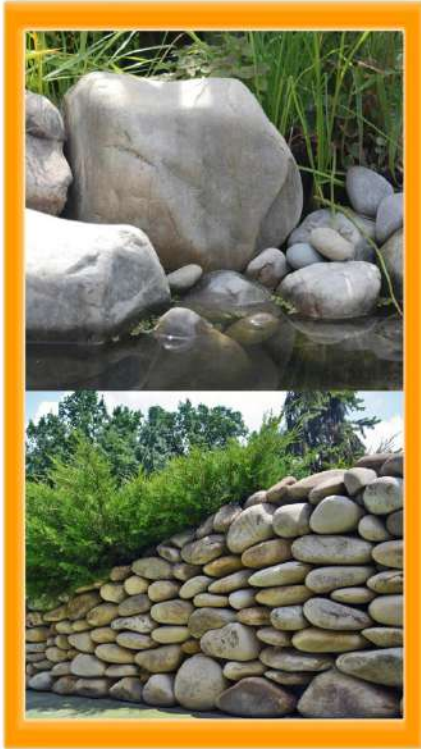

STONE ZONE

DECORATIVE BOULDERS

There is a wide selection of colors available for your Designs. While you can go with the more commonly used brown, grey, green chunks or light beige, there are plenty of other natural colors you can choose from. After all, every projects should be designed after the desires of the consultant. If you have a set kind of color or look for your project area, it is now time for you to implement these kinds of colors, style styles and sizes to make it your own.

STONE ZONE

NATURAL RIVER BOULDERS

Rounded River boulders range in greyish brown. These boulders can be used in landscaping to show a natural effect. We offer different sized boulders for different designs. All can be installed or integrated into existing artistic designs. River boulders will give you the look you are hoping to achieve. The functionality of this boulder is endless.