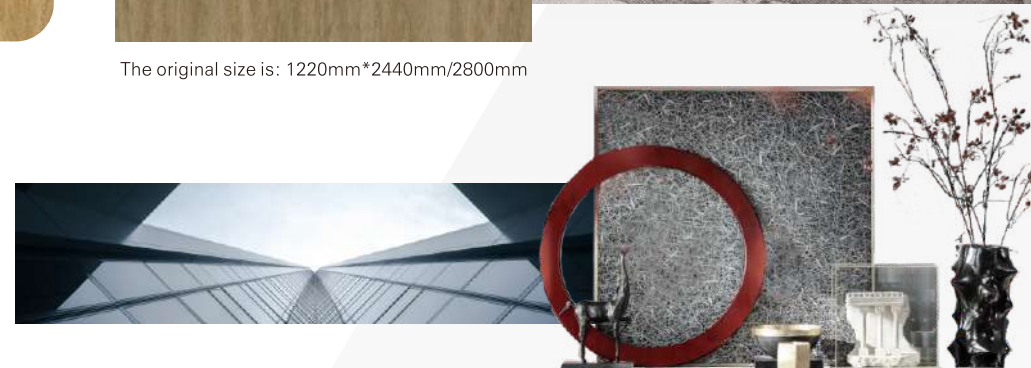

The original size is: 1220mm*2440mm/2800mm

Model: D113
Name: DARK WALNUTS

Model: D115
Name: GOLDEN OAK

The original size is: 1220mm*2440mm/2800mm

Model: D114
Name: BROWN OAK

Model: D116
Name: GREY OAK

PEACEFUL