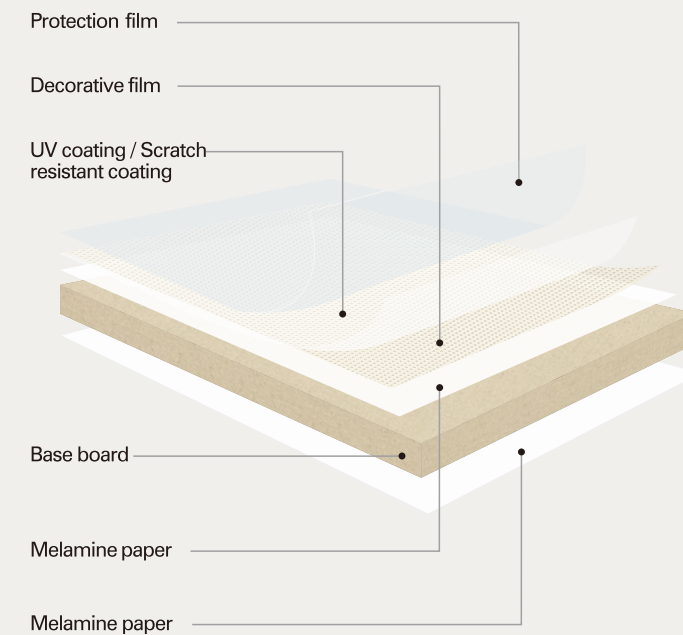

PRODUCT SERIES

- 3D EMOSS**
 It shows unique texture and emboss by using different embossing techniques.
- GRAIN**
 Creating natural and true wood feeling by printing and embossing techniques.
- TEXTILE / ART**
 Dressing cloth let us feel comfortable since many years. Ideas from fabric texture let us feel friendly and comfortable.
- STONE**
 Stone is cold and no life. We create stone from nature but with new life in colors and texture.
- INOX**
 Reproducing realistic details of metal textures to achieve visual effects of straight and disordered lines on the surface.
- GALAXY / METALLIC**
 Adding galaxy or metallic inside of the material to meet shinning results.
- UNI COLORS**
 Fashion trend color

PRODUCT DETAILS

Specification: 1220mm *2440 mm / 2800mm
 Thickness: 18mm / 16mm / 8mm
 Edge banding: Same color edge banding (1 * 22mm)

PRODUCT STRUCTURE DIAGRAM

CONTENTS

GRAIN

D101	D102	D103	05 / 06
D117	D118	D119	07 / 08
D113			09 / 10
D115	D114	D116	11 / 12