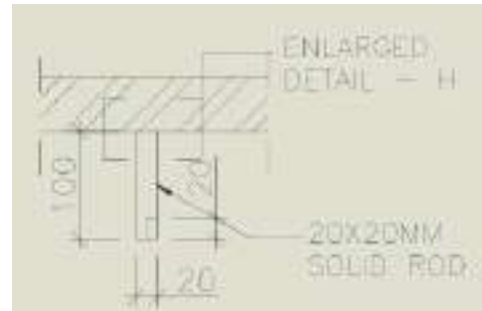

BVLGARI HOTEL- DUBAI

Bulgari is known of its luxurious designs and finishes. Prime Metal Craft extruded custom Aluminium profiles for various use for each apartment and room to cater to the Bulgari aesthetic.