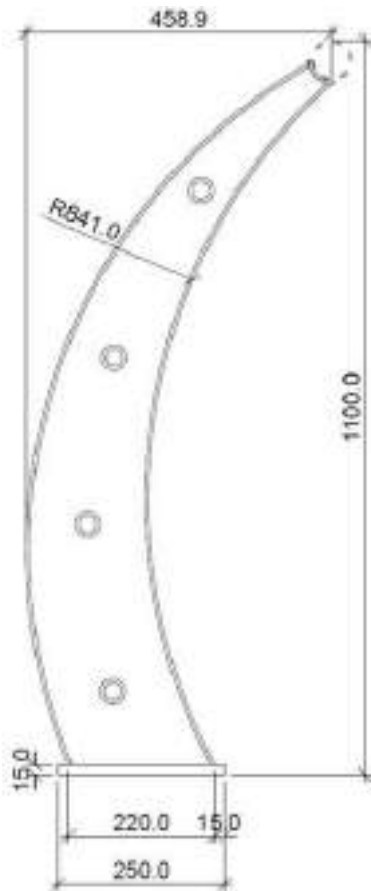

DUBAI MARINA - DUBAI

The Dubai Marina has beautiful walkways and Prime Metal Craft fabricated and installed over 100 meters of railings for the marina walk