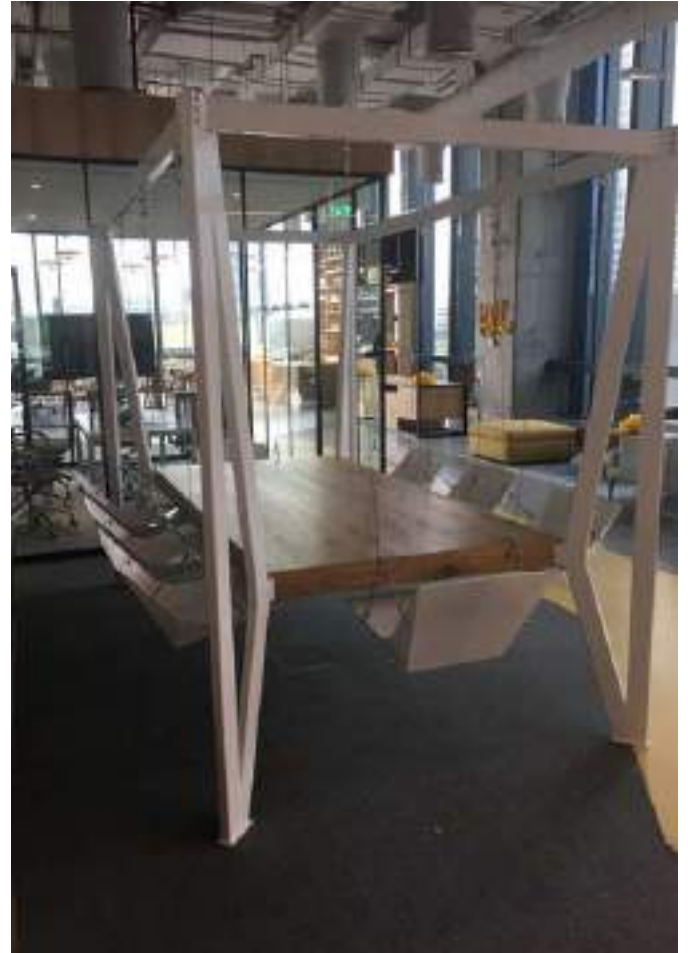

NOON OFFICE - DUBAI

Noon is a new age online company that needed a practical but fun meeting area for its staff . Prime Metal Craft designed and fabricated this "Meeting Swing Table" with just a reference image from the designer.