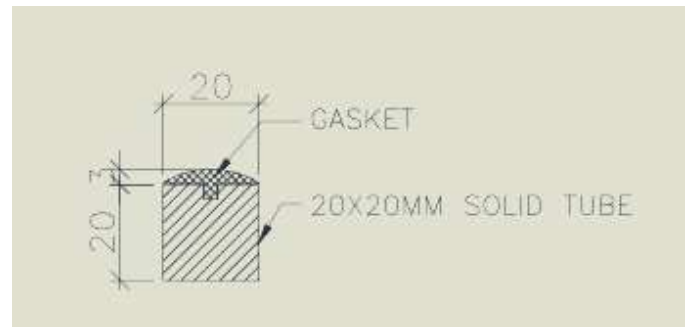

BVLGARI HOTEL- DUBAI

Bulgari is known of its luxurious designs and finishes. Prime Metal Craft extruded custom Aluminium profiles for various use for each apartment and room to cater to the Bulgari aesthetic.