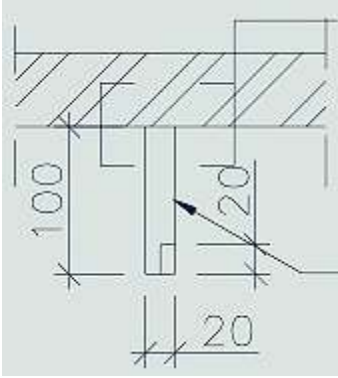

P.O.BOX 111064- DUBAI U.A.E.
04-3399106
PRIMEMETALCRAFT@OUTLOOK.COM