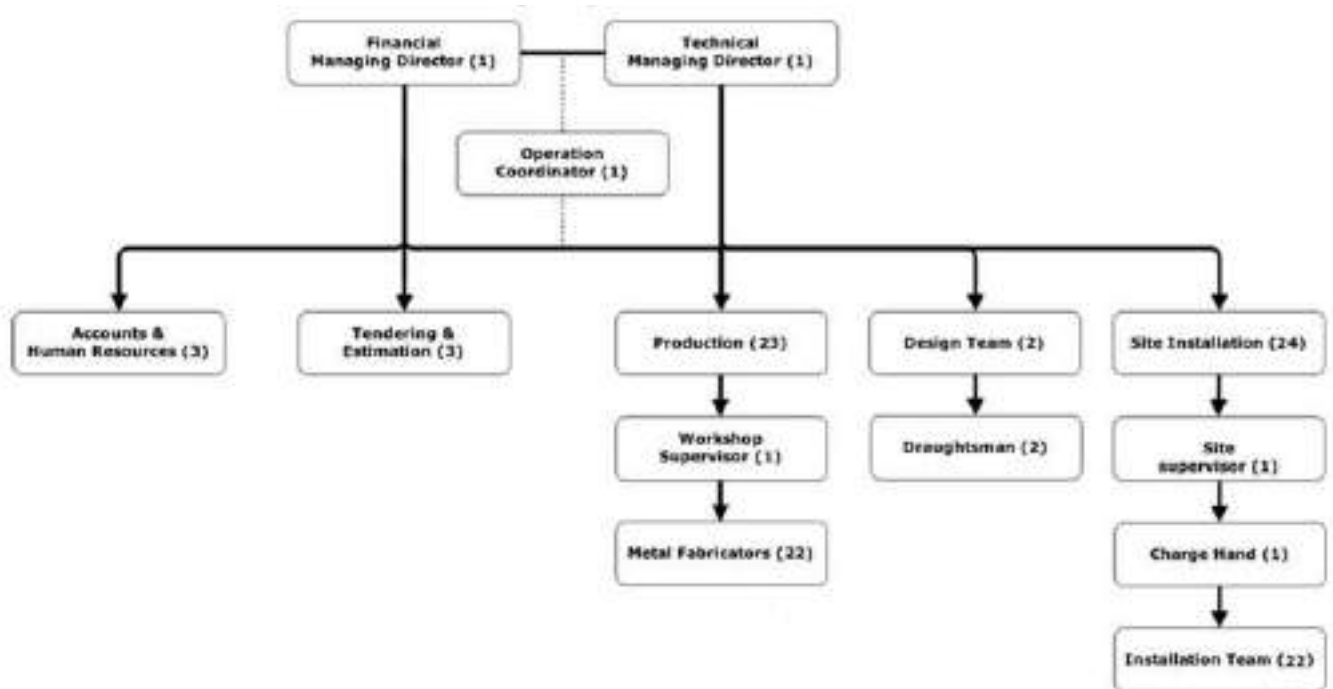

Organization Chart

Prime Metal Craft's management has accumulated more than 35 years of experience and expertise in the metal fabrication and construction industry. This allows Prime Metal Craft's management to specialize in providing creative design and fabrication solutions for Staircases, Handrails, Skylights, Façade claddings, Decorative screens, Doors and Windows. All of the above can be handled on a turnkey or build to order basis. This includes design, fabrication, and installation on site at full capacity.