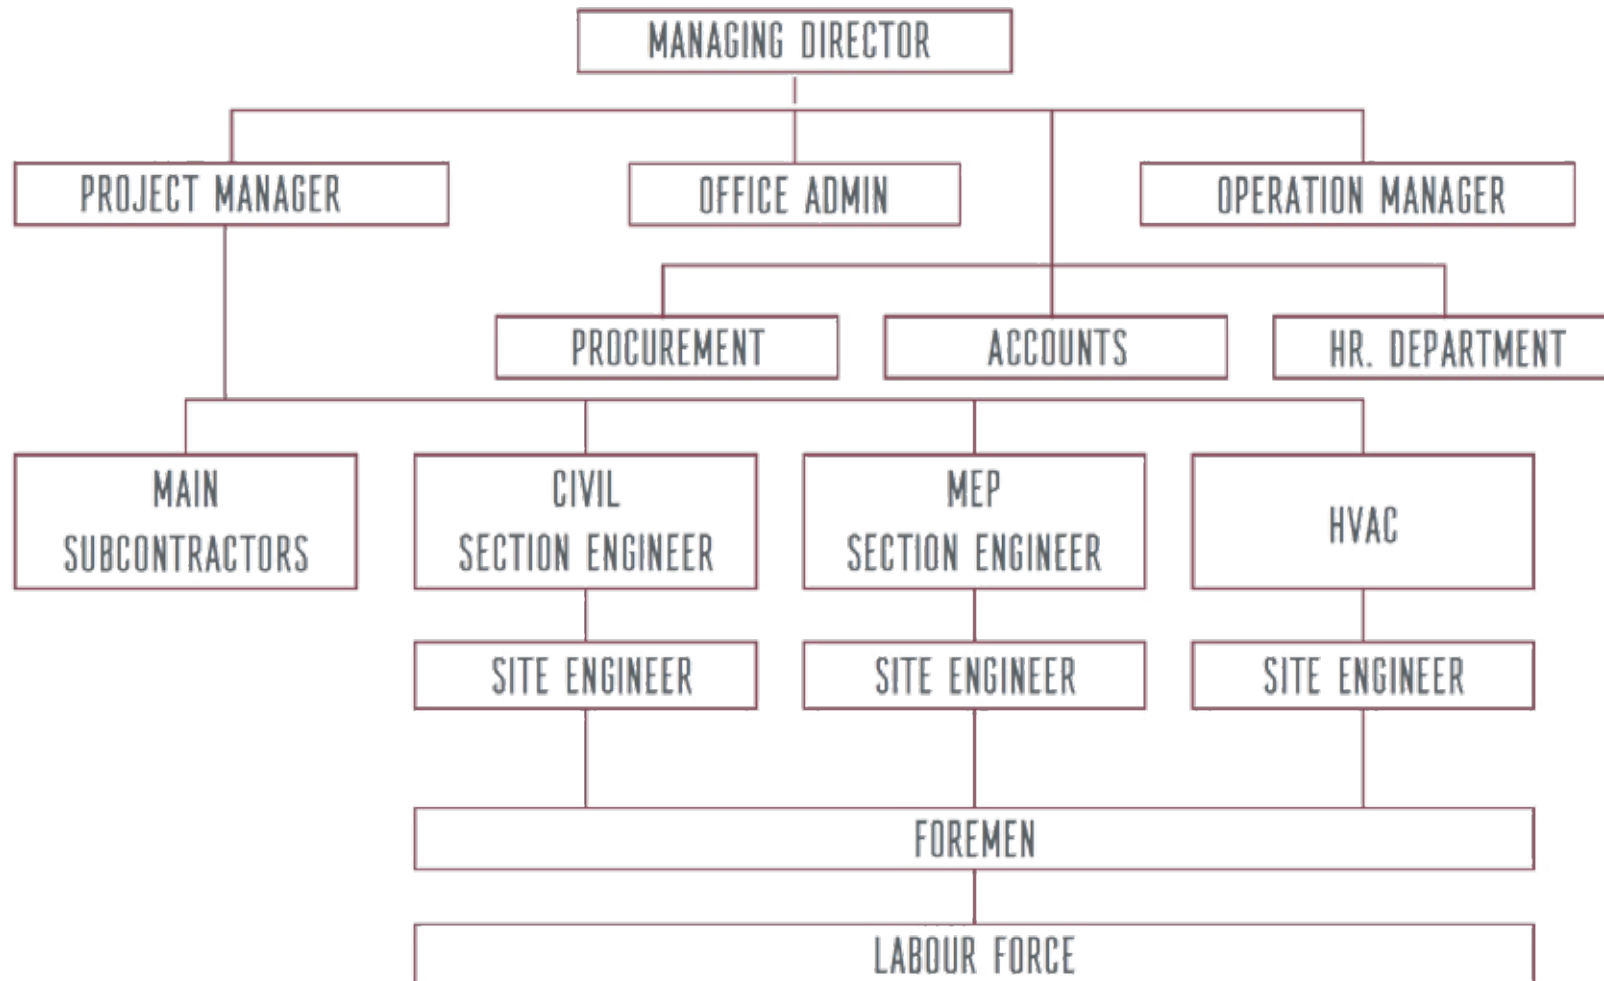

ORGANIZATIONAL CHART