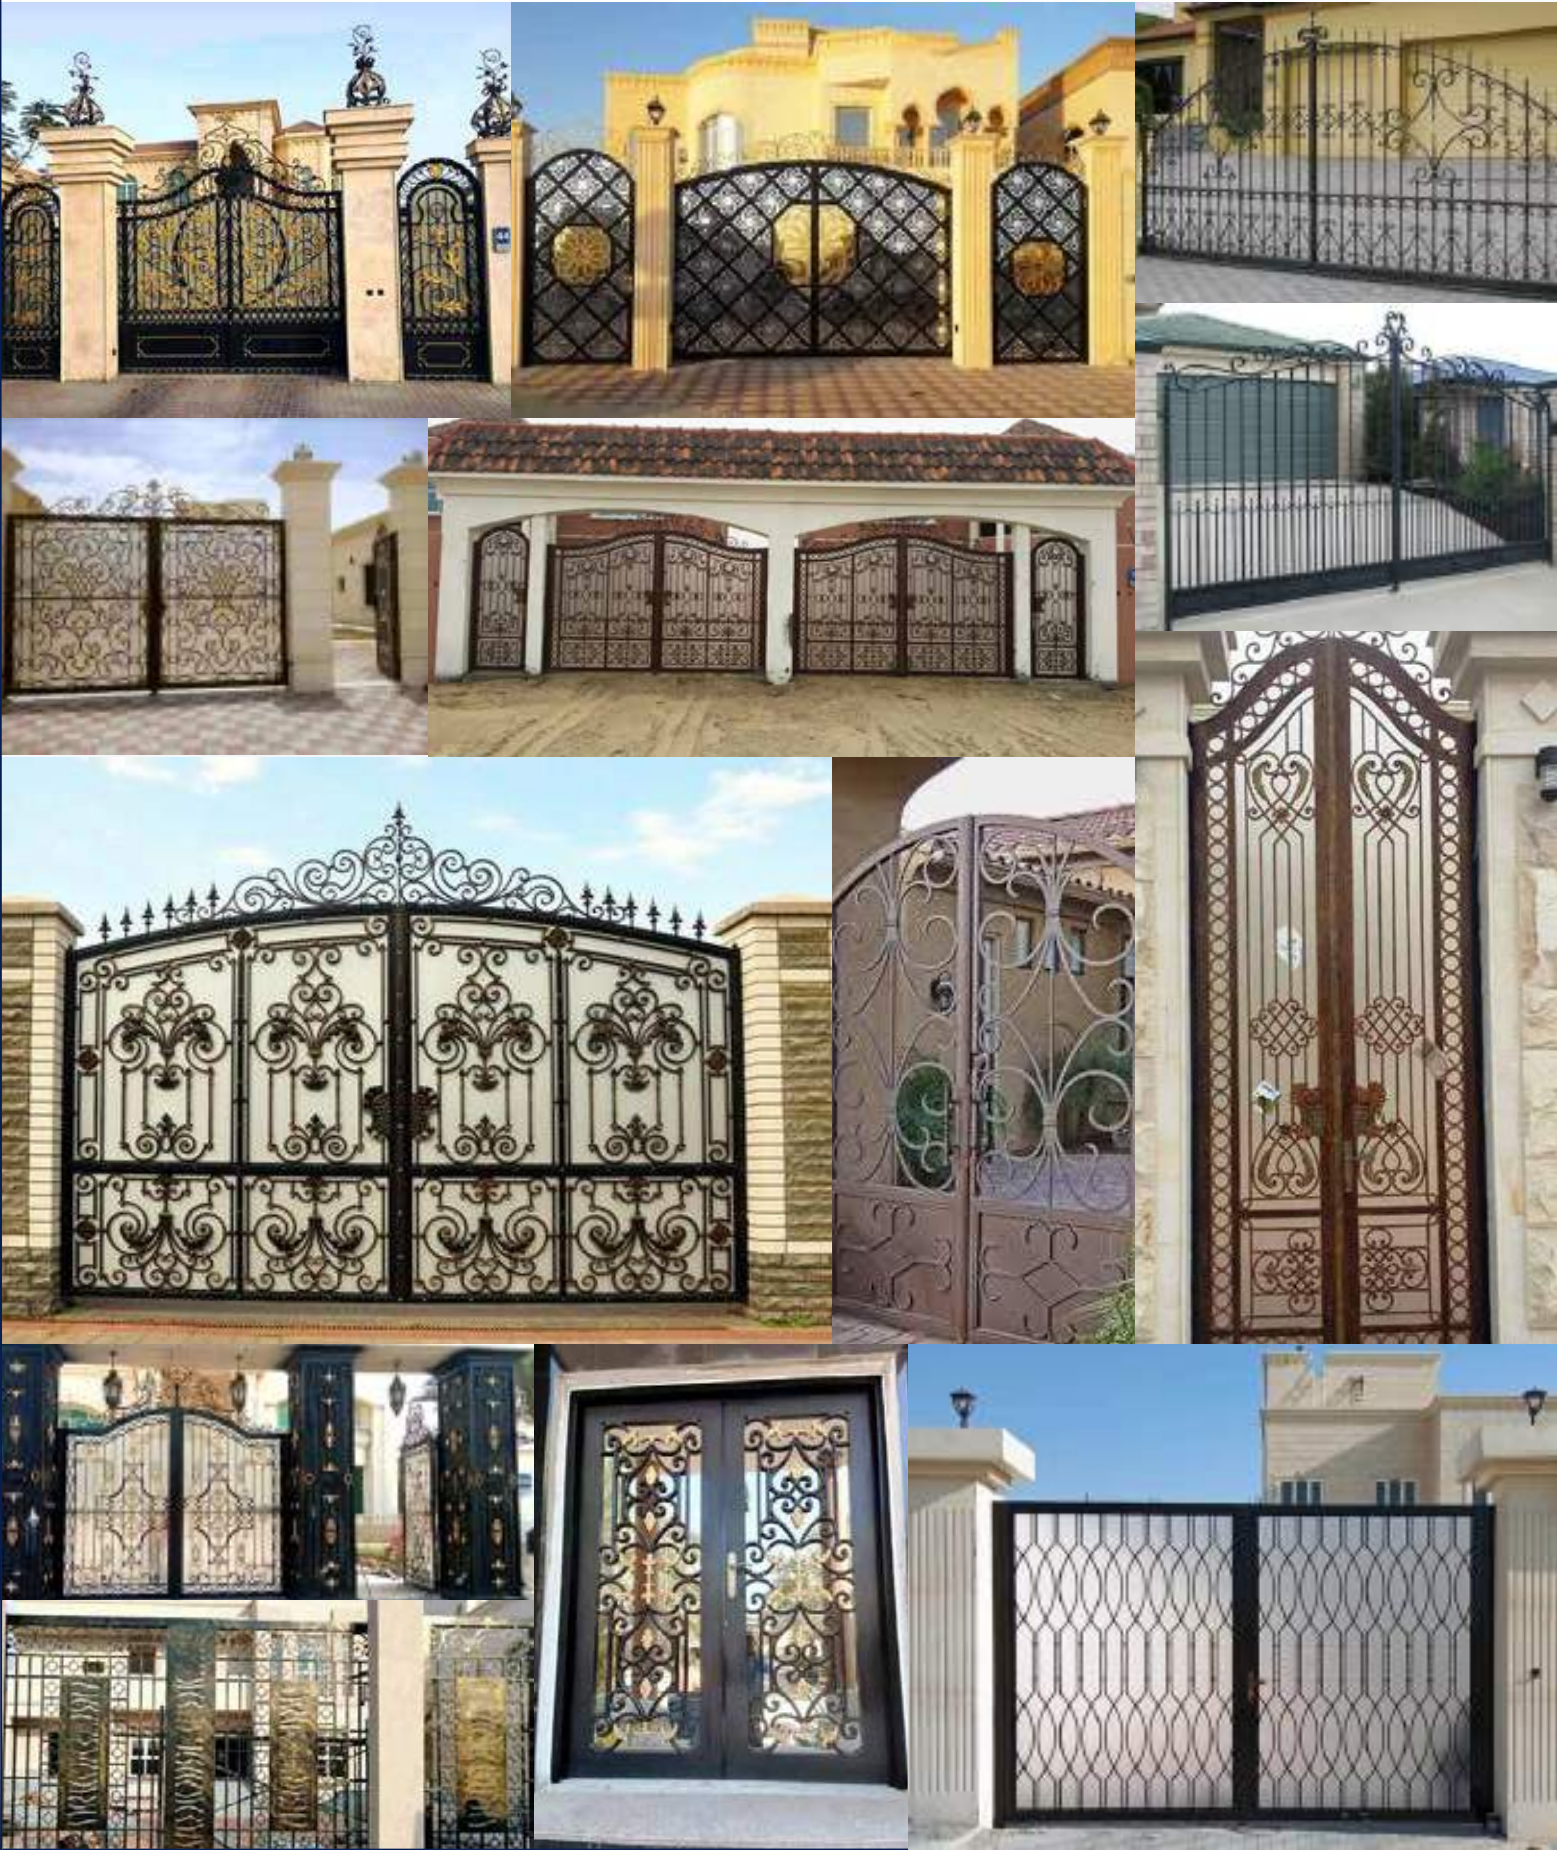

Wrought Iron Gates