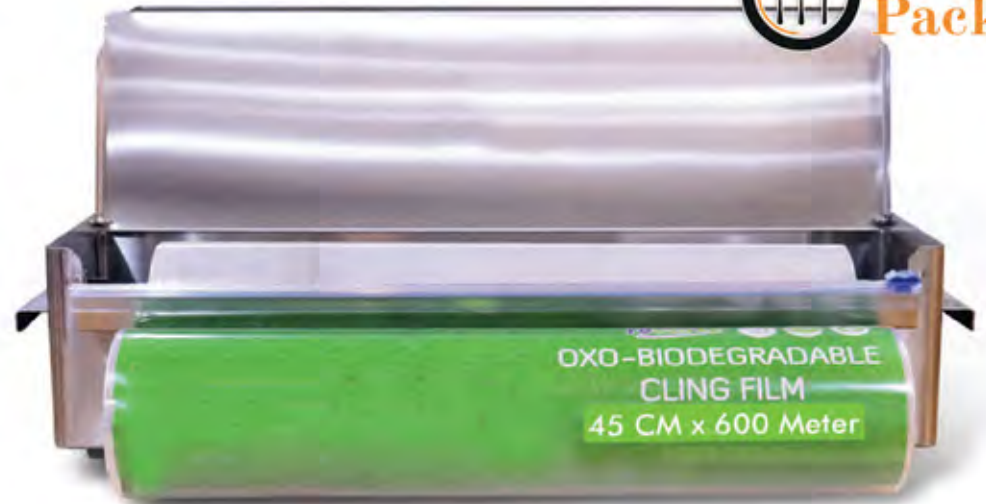

OXO BIO
DEGRADABLE CLING FILM