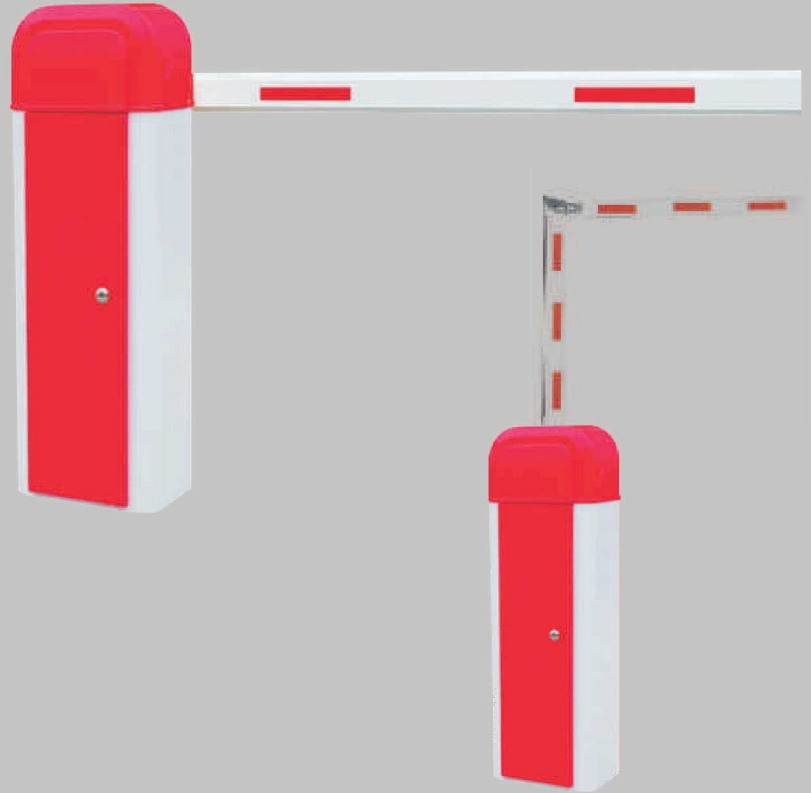

POWER SENSE

ENERGY

INFINITY

OPEN THE WAY, EVERYDAY

POWER ECO

SIDE GARAGE DOOR OPENER

- With aluminum coil
- It has receiver and two transmitters
- It has 4 limit switches
- Inclusive manual key

Model	Rotating (rpm)	Maximum lift height (m)	power (W)	Protection index (IP)	Rated Voltage
AC300	5	6	180	IP44	220
AC600	5	6	300	IP44	220
AC800	5	6	400	IP44	220

1 YEAR WARRANTY

INFINITY

AUTOMATIC BOOM BARRIER

Features:

- Easy installation and low maintenance.
- Auto pause if meet the enough resistance during opening.
- The barrier gate will close automatically When it opens to the position.
- Barrier gate motor open and close sensitivity is adjustable.
- Support to connect to 12V flashing light
- Loop detector funtion is supported.