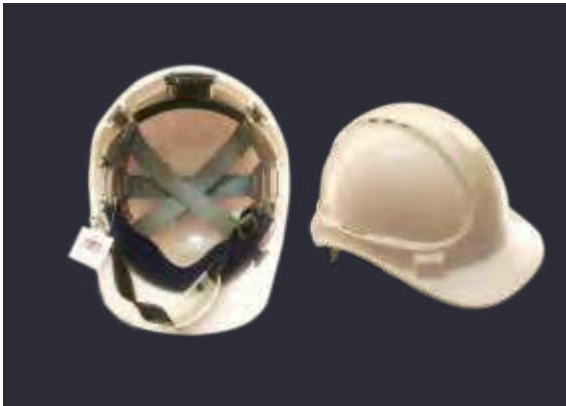

### Safety Helmet Air Vented - Ratchet Model

**Color :** Yellow ■ White □ Blue ■ Red ■  
**Material :** Shell-HDPE Nylon Inner | **Suspension:** 6 Point  
**Pre Assembled**