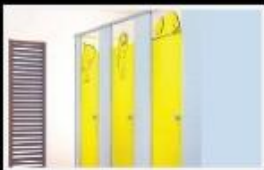

QUALIENT TECHNICAL SERVICES L.L.C.

Dubai, UAE

Tel: +971 4 399 3332,

Email: info@qualientgroup.com,

Web : www.qualientgroup.com

QUALIENT GROUP OF COMPANIES

5 Toilet Cubicles

- Toilet cubicle urinal partitions
- Toilet cubicle accessories
- Lockers
- Fire doors

Our wide range of Toilet cubicles designed and manufactured to measure for easy installation and a perfect fit into any space. Our Toilet Cubicles are manufactured using high quality High Pressure Laminate material that is resistant to water, moisture, bacterial growth and fire. A modular system makes it easy to get the most out of the space in all types of setting, including industrial, educational and other environments.