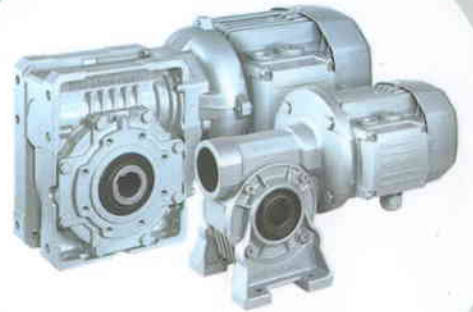

**HIWIN**  **DELTA**

**ABB**  **TECHTOP**

**VESPA** **SAER**   
ELETTROPOMPE PUMPS-MOTORS

**SIEMENS**  
**MORSTBA**   
ELECTRIC MOTORS

web : [www.everestrkd.com](http://www.everestrkd.com)

# WORM GEAR/ INLINE HELICAL GEAR BOX

F - Shaft mounted gear motor

VF/W - Universal worm gear motor

Shaft Mounted Gearbox

MNHL Series Inline Helical Gearboxes

HIWIN LINEAR GUIDEWAY

HIWIN BALL SCREW

# THREE PHASE / SINGLE PHASE ELECTRIC MOTORS

ABB Electric Motor

Flange Type Motor

Electric Motor B14 Flange

High Breaking Torque  
in Direct Current

Centrifugal Pump

Submersible Electric  
Water Pumps

Eurovac Vacuum Pump