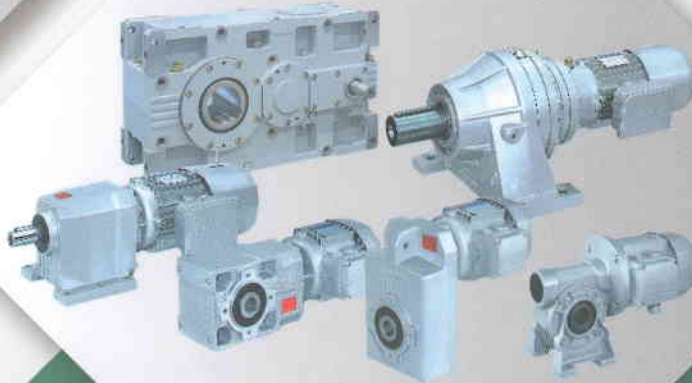

EVEREST

ELECTRICAL & MECH EQUIP TR L.L.C

Tel: +971 6 595 9969, +971 54 48 47 171, Shop # 2 Building 15,
Ground floor Al Wahda Street Yarmook Sharjah-UAE.
E-mail: sales@everestrkd.com

Bonfiglioli
Industrial

HIWIN **DELTA**

ABB **TECHTOP**

VESPA **SAER**
ELETTROPOMPE PUMPS-MOTORS

SIEMENS
MORSTBA
ELECTRIC MOTORS

web : www.everestrkd.com