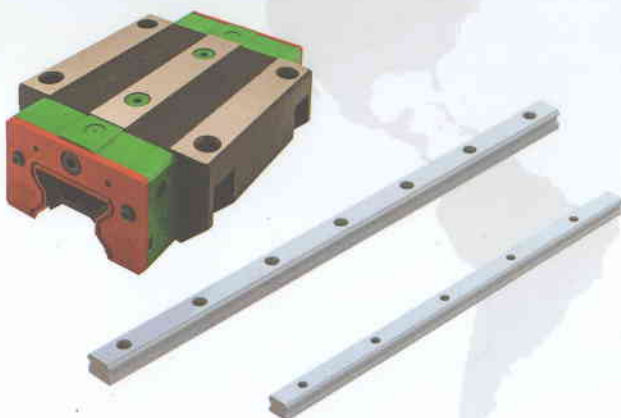

# WORM GEAR/ INLINE HELICAL GEAR BOX

F - Shaft mounted gear motor

VF/W - Universal worm gear motor

Shaft Mounted Gearbox

MNHL Series Inline Helical Gearboxes

HIWIN LINEAR GUIDEWAY

HIWIN BALL SCREW

# THREE PHASE / SINGLE PHASE ELECTRIC MOTORS

ABB Electric Motor

Flange Type Motor

Electric Motor B14 Flange

High Breaking Torque  
in Direct Current

Centrifugal Pump

Submersible Electric  
Water Pumps

Eurovac Vacuum Pump