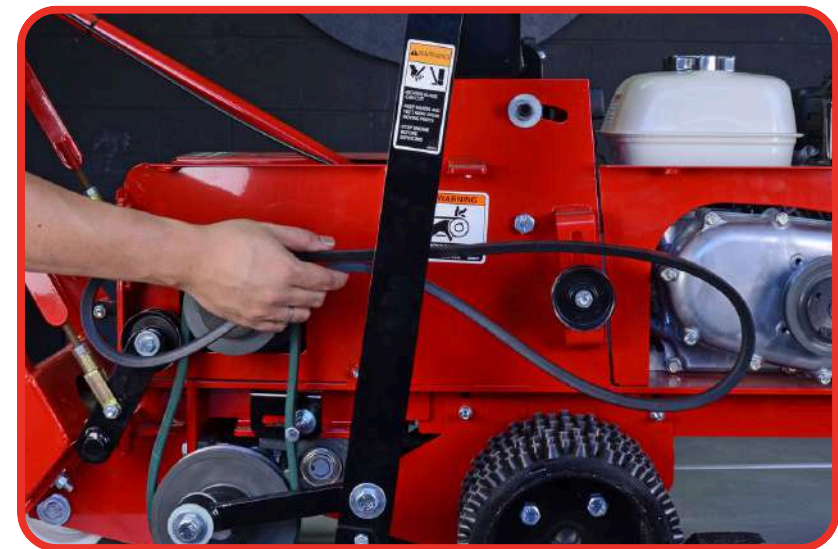

Our dedicated service center is equipped with **latest cutting-edge tools** and an extensive knowledge base, guaranteeing efficient and effective solutions for all your agricultural, golf & gardening machineries maintenance services. As an added convenience, our spare parts facility is within the premises which ensures **quick access to any required components**. This integrated approach allows us to offer comprehensive support, making us a trusted partner for farmers and garden enthusiasts alike.