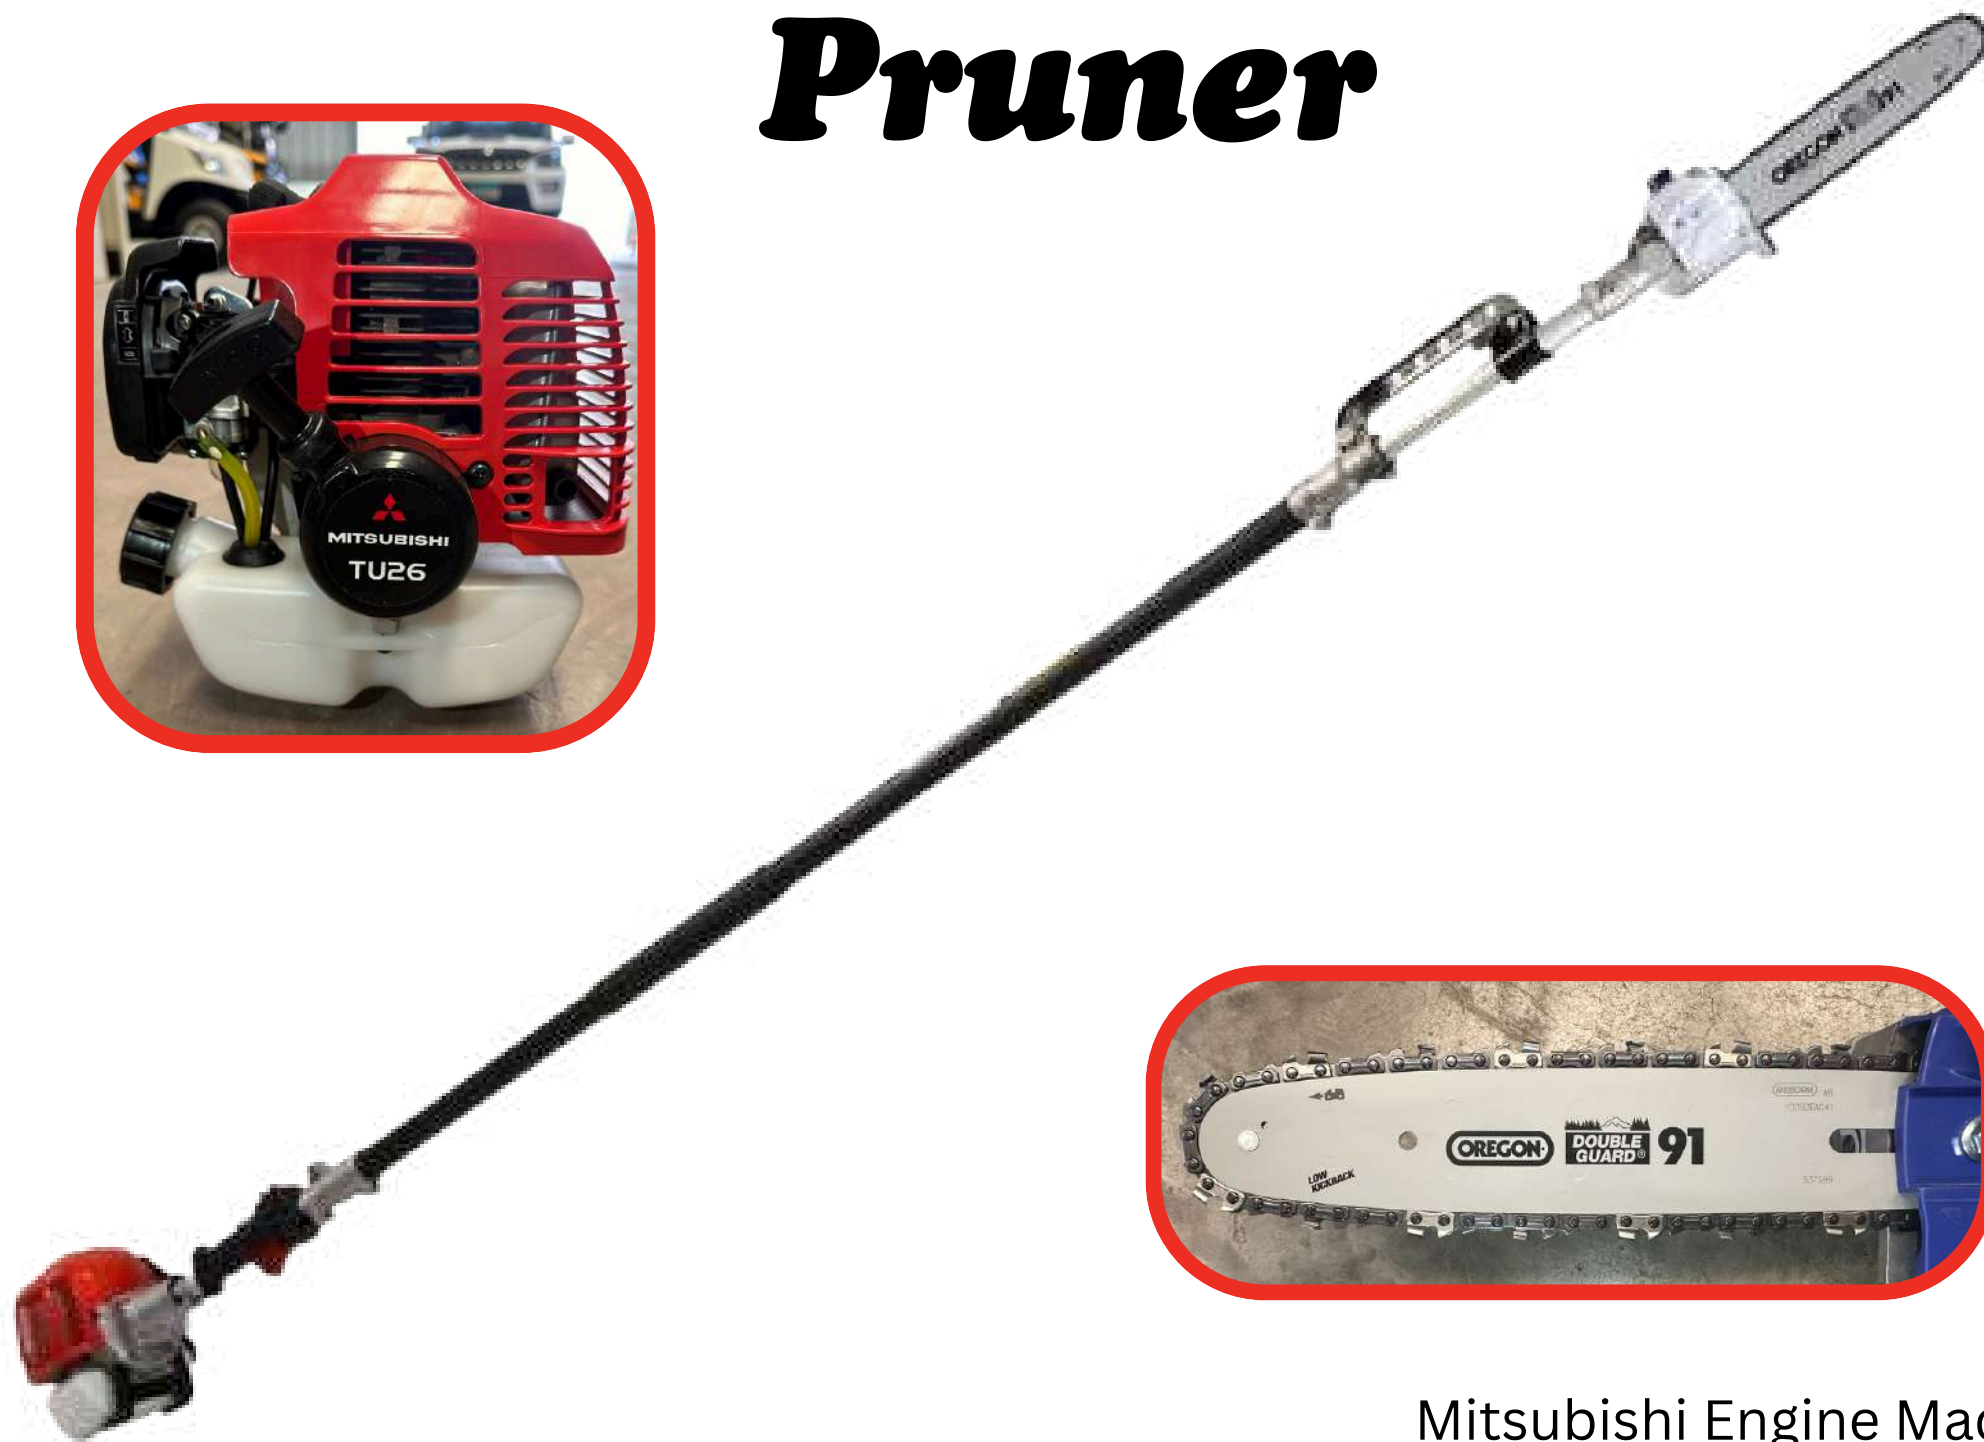

Mitsubishi Engine Made in Japan

Long Hedge Trimmer

Mitsubishi/Kawasaki Engine Made in Japan

passion for sports grounds

SMG GERMANY

SMG, a leading innovator since 1975, specializes in developing and manufacturing machinery for the installation and maintenance of artificial turf surfaces. With over 50 years of experience, they offer a unique range of solutions for the synthetic sports surface industry.