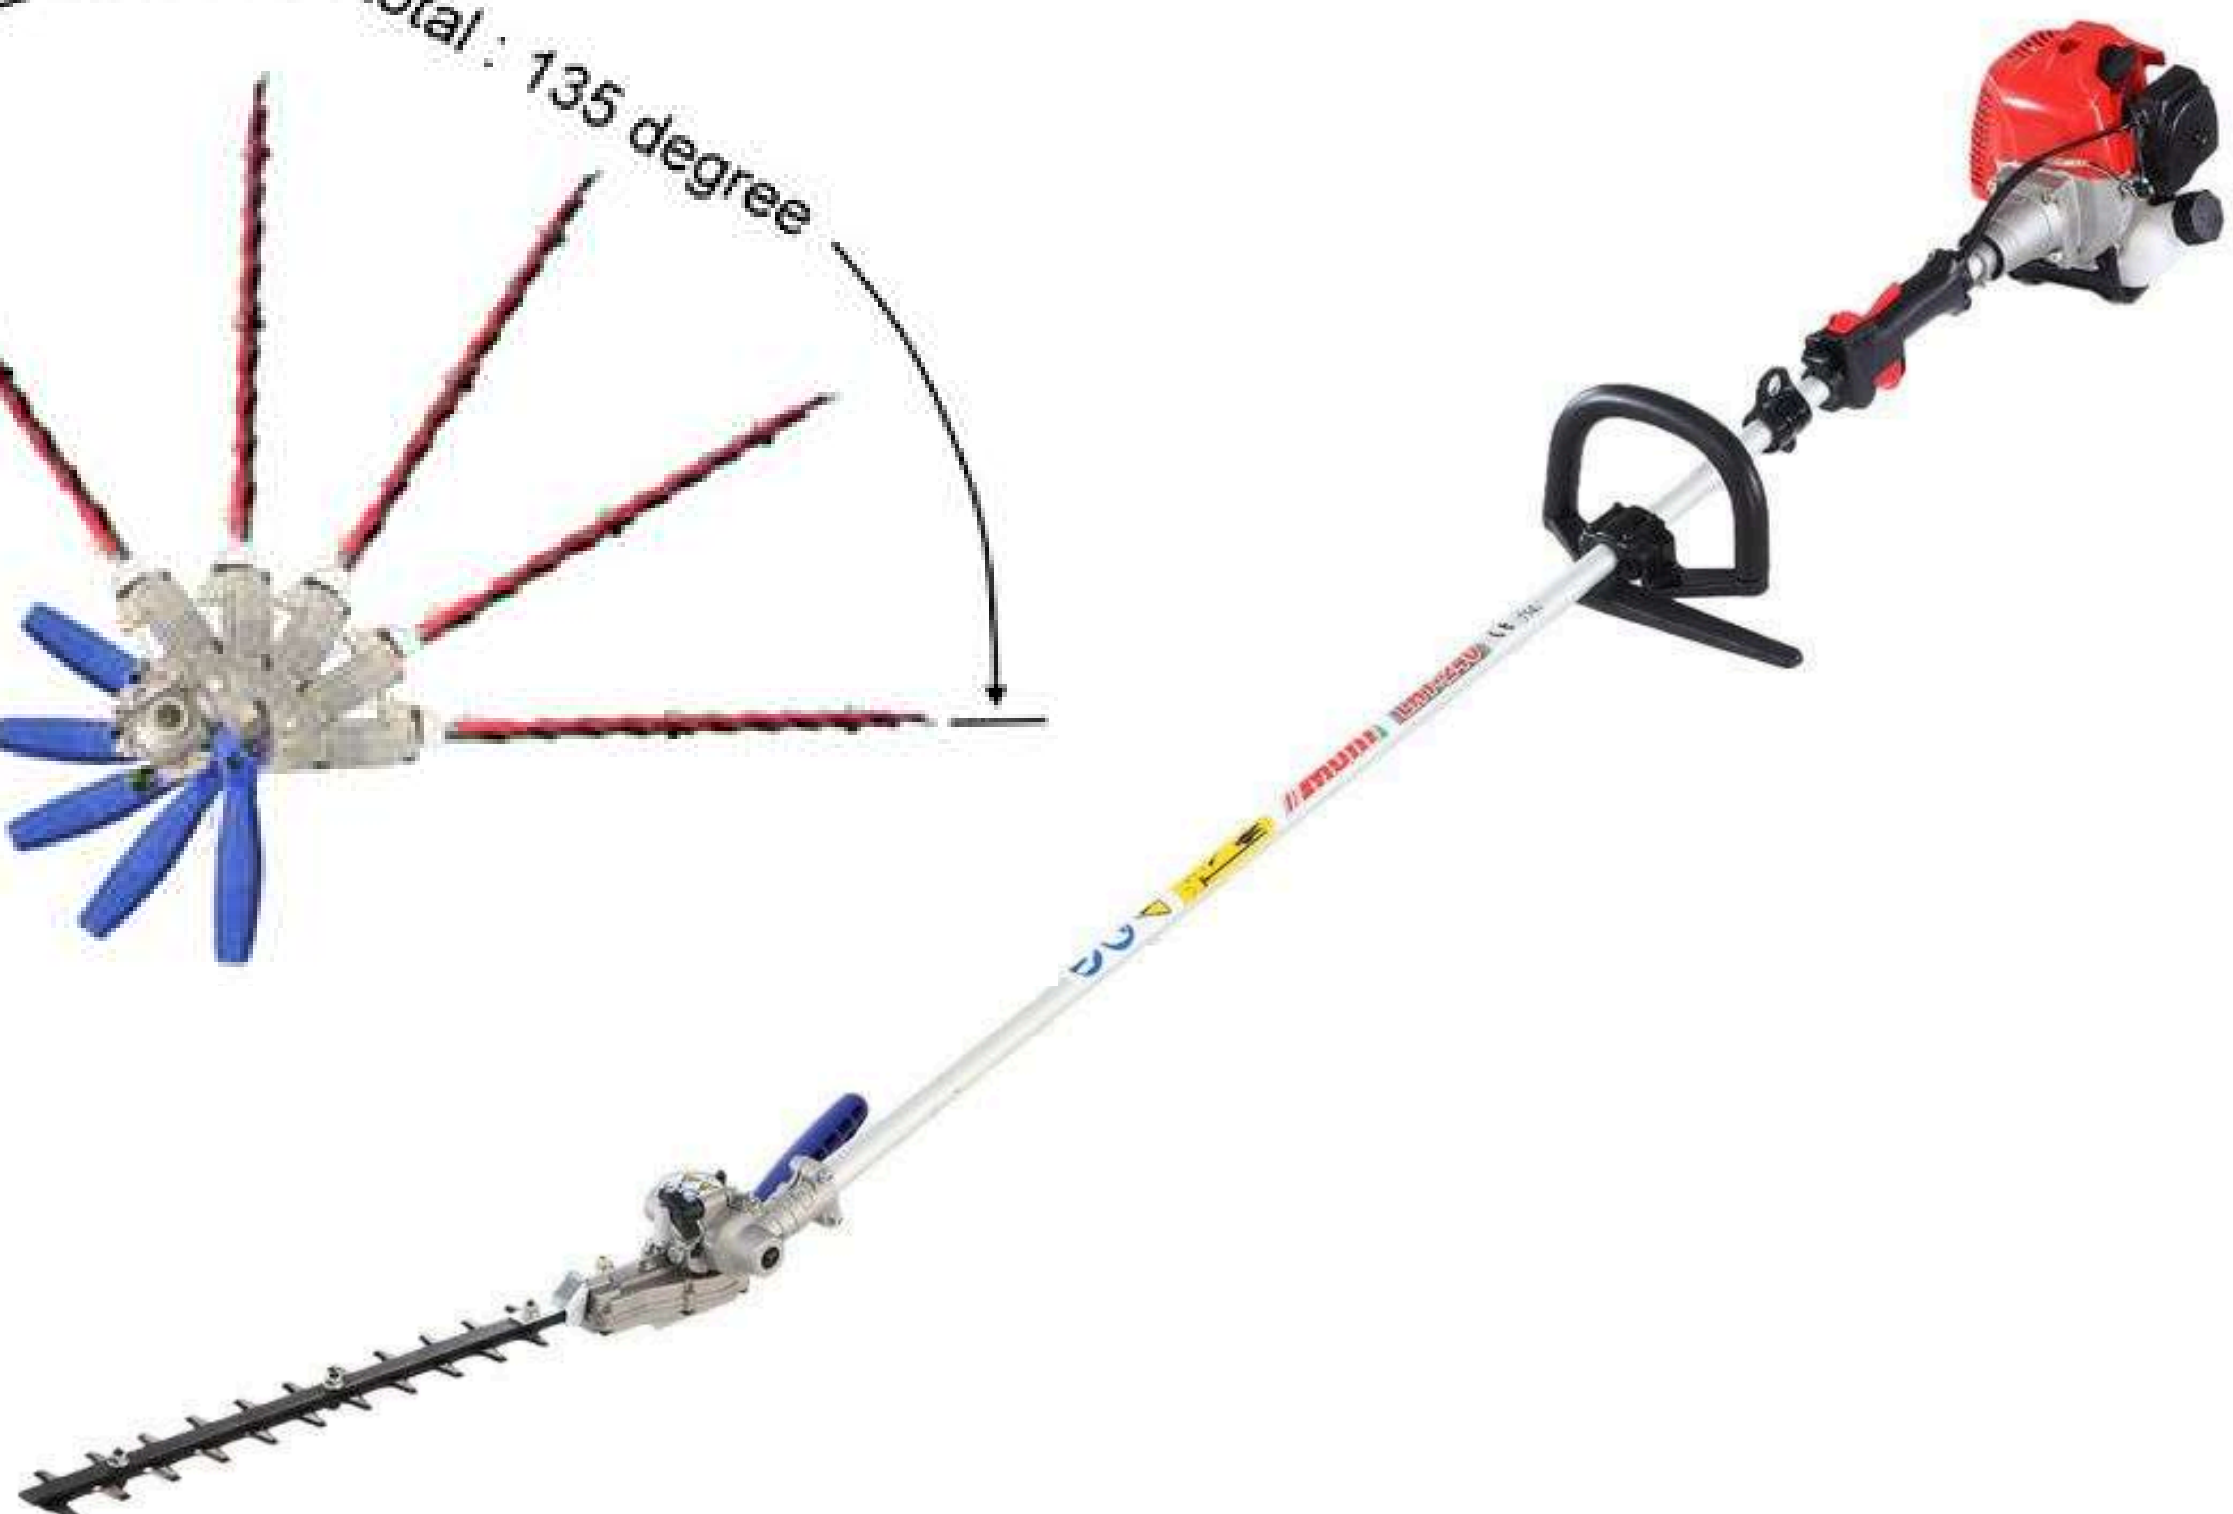

Long Hedge Trimmer

Mitsubishi/Kawasaki Engine Made in Japan