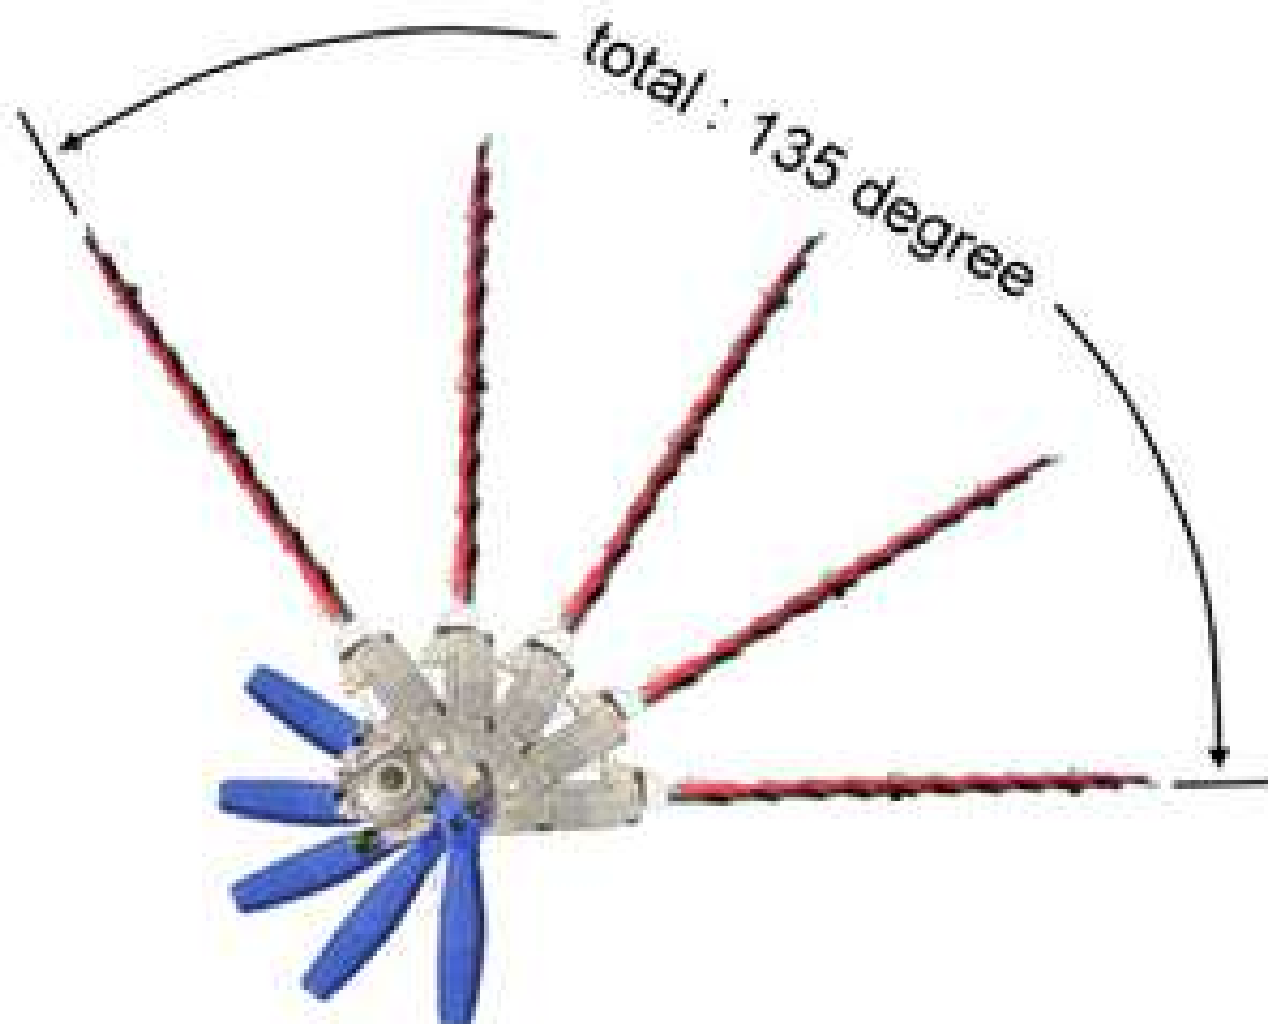

Mitsubishi Engine Made in Japan

Long Hedge Trimmer

Mitsubishi/Kawasaki Engine Made in Japan

passion for sports grounds

SMG GERMANY

SMG, a leading innovator since 1975, specializes in developing and manufacturing machinery for the installation and maintenance of artificial turf surfaces. With over 50 years of experience, they offer a unique range of solutions for the synthetic sports surface industry.