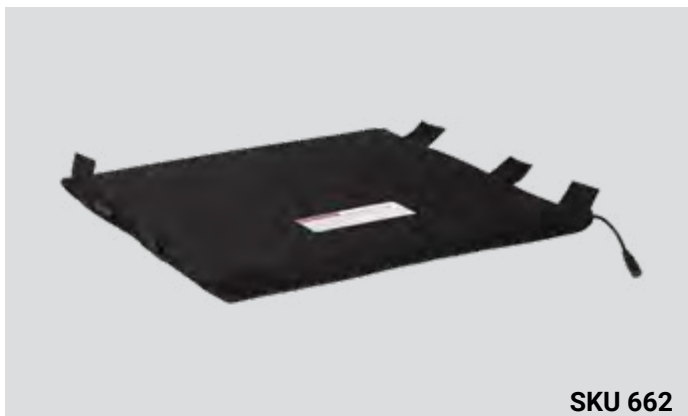

SKU 662

HEATED SHELF 12V

12v heated shelves have the advantage of keeping them heated for the length of the journey when connected to a battery.

PRODUCT VARIABLE NAME	SKU
PRD ADDON IHS 43 12V	662
PRD ADDON IHS 33 12V	774
PRD ADDON IHS 48 12V	2462
PRD ADDON IHS XP/JY 12V	2935
PRD ADDON IHS PDJ SMALL 4733 12V	3161
PRD ADDON IHS PDJ BIG 5233 12V	3162
PRD ADDON IHS 52-5838 PDJ XXL 12 V	4509
PRD ADDON IHS 48 30W 12V	4671