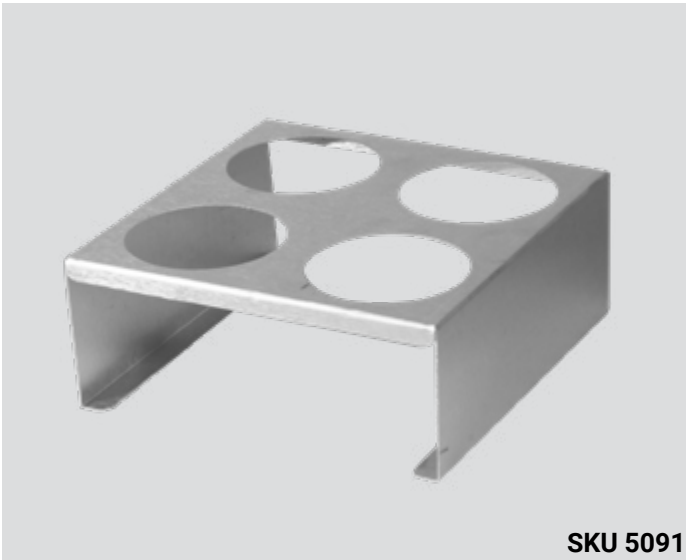

SKU 5091

ALUMINUM CUP HOLDER

Aluminum cup holder, light weight and very durable.

PRODUCT VARIABLE NAME	SKU
PRD ADDON-STAINLES CUP TRAY33	358
PRD ADDON-STAINLESS CUP TRAY 43	649
PRD ADDON-ALUMINIUM CUP TRY KAB/FLEXY	2914
PRD ADDON-ALUMINIUM CUP TRAY 48	2930
PRD ADDON-ALUMINIUM CUP TRY MATH	3169
PRD ADDON-4 CUP ALUM-DEEP FREEZE 22	5091
PRD ADDON ALUMINIUM SHELF 2N1 - 43	5907