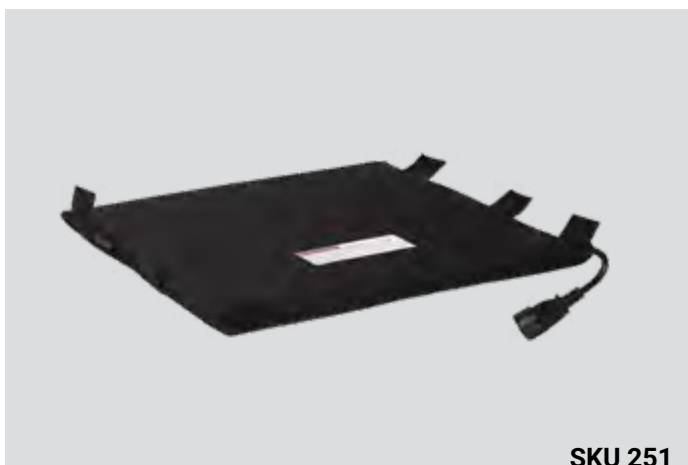

SKU 251

HEATED SHELF 220V

220V heated shelf to be used inside the bags.

PRODUCT VARIABLE NAME	SKU
PRD ADDON IHS 33 220v	251
PRD ADDON IHS 43 220v	519
PRD ADDON IHS XP 220V	2217
PRD ADDON IHS 220V PDJ BIG	2633
PRD ADDON IHS 48 220V	2706
PRD ADDON IHS PDJ SMALL 4733 220V	2707
PRD ADDON IHS SAN 220v	3546
PRD ADDON - HEATING PAD KAB/FLEXY 220v	3171
PRD ADDON IHS 52-5838 PDJ XXL 220 V	4510