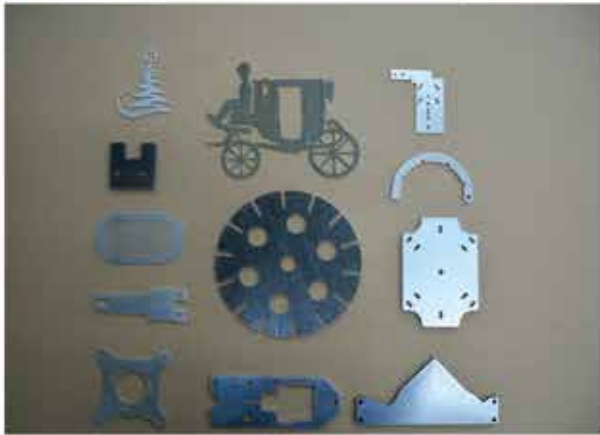

UV PRINTING

Engraving and Etching

WHITE BACKGROUND BLACK TEXT	SILVER BACKGROUND BLACK TEXT
BLACK BACKGROUND WHITE TEXT	GOLD BACKGROUND BLACK TEXT
YELLOW BACKGROUND BLACK TEXT	WHITE BACKGROUND BLUE TEXT
RED BACKGROUND WHITE TEXT	GREEN BACKGROUND WHITE TEXT
BLUE BACKGROUND WHITE TEXT	BROWN BACKGROUND WHITE TEXT
WHITE BACKGROUND RED TEXT	ORANGE BACKGROUND WHITE TEXT
GREY BACKGROUND WHITE TEXT	WHITE BACKGROUND GREEN TEXT

- Stainless Steel and Aluminum Tag Plates
- Stainless Steel and Aluminum Name Plates
- PVC Engraving
- Traffolyte Engraving
- Identification Tags
- Wood Engraving

ARCH AND ART
ADVERTISING

LASER MARKING

All types of **METAL LASER CUTTING**