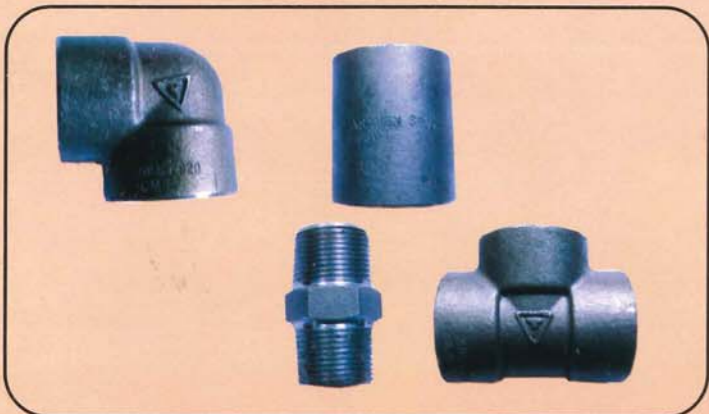

HYDRAULIC ELBOWS & TEES

GREASE ADAPTER S.S FITTINGS

FLAP & YORK N.R.V

S.S MINI BALL VALVE

HYDRAULIC & CAT FLANGE FITTINGS

HYDRAULIC TUBING CONNECTORS

POWER & MILLOR COUPLINGS

CAMLOCK COUPLINGS

MS FITTING

GI FITTING

CHICAGO COUPLINGS

HYDRAULIC Q.R.C

HYDRAULIC 2 & 3 WAY VALVES

BALL VALVE & GATE VALVES

10000 PSI COUPLER

AIR COUPLING & AIR PLUGS