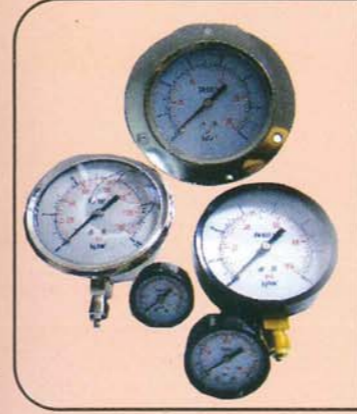

MS FITTING

GI FITTING

CHICAGO COUPLINGS

HYDRAULIC Q.R.C

HYDRAULIC 2 & 3 WAY VALVES

BALL VALVE & GATE VALVES

10000 PSI COUPLER

AIR COUPLING & AIR PLUGS

NITTO TYPE AIR COUPLING & PLUGS

MILTON AIR COUPLINGS & PLUGS

PUSH TYPE FITTING & CONNECTERS

DUST GUN

SERVICE GUN

TUBE CLAMPS

KRACHER & BRASS FITTING

BOSS CLAMPS

SPLIT FLANGE KITS

HYDRAULIC PRESSURE GUAGES

JACK HOSES

ACCELATOR CABLE ASSEMBLING

SINGLE & DOUBLE BOLT CLAMPS

JUBILEE CLIPS

A/C FITTING

AIR CHUCKS - AIR GUAGES