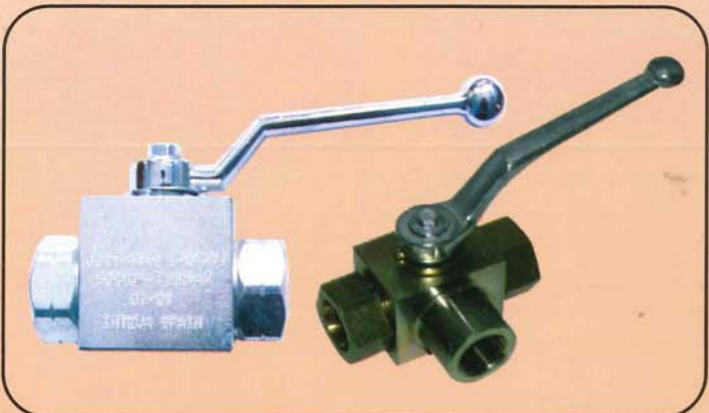

HYDRAULIC ELBOWS & TEES

GREASE ADAPTER S.S FITTINGS

FLAP & YORK N.R.V

S.S MINI BALL VALVE

HYDRAULIC & CAT FLANGE FITTINGS

HYDRAULIC TUBING CONNECTORS

POWER & MILLOR COUPLINGS

CAMLOCK COUPLINGS

MS FITTING

GI FITTING

CHICAGO COUPLINGS

HYDRAULIC Q.R.C

HYDRAULIC 2 & 3 WAY VALVES

BALL VALVE & GATE VALVES

10000 PSI COUPLER

AIR COUPLING & AIR PLUGS

NITTO TYPE AIR COUPLING & PLUGS

MILTON AIR COUPLINGS & PLUGS

PUSH TYPE FITTING & CONNECTERS

DUST GUN

SERVICE GUN

TUBE CLAMPS

KRACHER & BRASS FITTING

BOSS CLAMPS