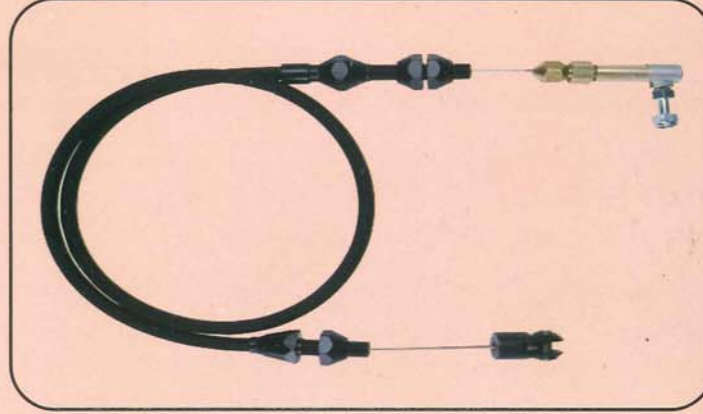

MS FITTING

GI FITTING

CHICAGO COUPLINGS

HYDRAULIC Q.R.C

HYDRAULIC 2 & 3 WAY VALVES

BALL VALVE & GATE VALVES

10000 PSI COUPLER

AIR COUPLING & AIR PLUGS

NITTO TYPE AIR COUPLING & PLUGS

MILTON AIR COUPLINGS & PLUGS

PUSH TYPE FITTING & CONNECTERS

DUST GUN

SERVICE GUN

TUBE CLAMPS

KRACHER & BRASS FITTING

BOSS CLAMPS

SPLIT FLANGE KITS

HYDRAULIC PRESSURE GUAGES

JACK HOSES

ACCELATOR CABLE ASSEMBLING

SINGLE & DOUBLE BOLT CLAMPS

JUBILEE CLIPS

A/C FITTING

AIR CHUCKS - AIR GUAGES

CRIMPING MACHINE

SPIRAL HOSE

P.U & NYLON TUBE

HOSE CUTTING MACHINES

HYD JACK REPAIR & SEAL CHANGING