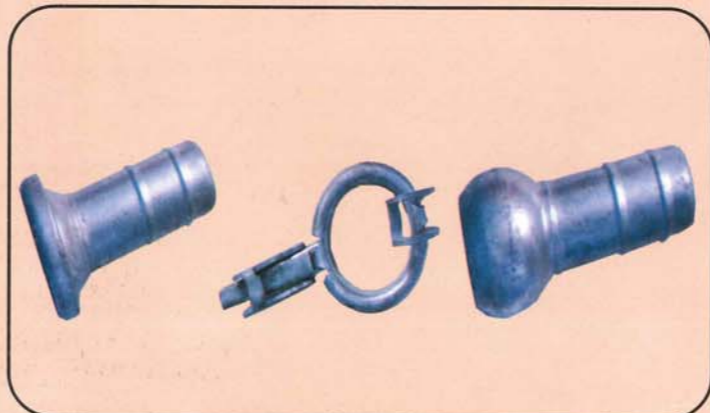

HYDRAULIC ELBOWS & TEES

GREASE ADAPTER S.S FITTINGS

FLAP & YORK N.R.V

S.S MINI BALL VALVE

HYDRAULIC & CAT FLANGE FITTINGS

HYDRAULIC TUBING CONNECTORS

POWER & MILLOR COUPLINGS

CAMLOCK COUPLINGS

MS FITTING

GI FITTING

CHICAGO COUPLINGS

HYDRAULIC Q.R.C

HYDRAULIC 2 & 3 WAY VALVES

BALL VALVE & GATE VALVES

10000 PSI COUPLER

AIR COUPLING & AIR PLUGS