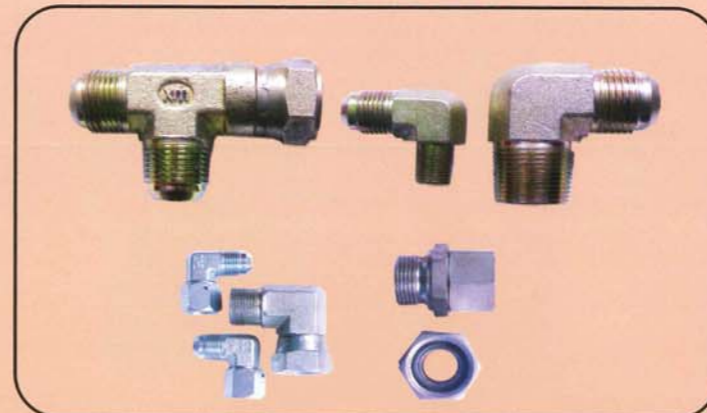

DOUBLE & SINGLE INJECTOR PIPE ASSEMBLING

GREEN HOSES & LAY FLAT HOSES

RADIATOR HOSES & BEND HOSES

HYDRAULIC HOSE ASSEMBLING

S.S. HOSE & TUFFLON HOSE ASSEMBLING

HYDRAULIC ADAPTORS

HYDRAULIC BLOCKING PLUGS

AIR HOSES & DIESEL HOSES

DUCTING & FIRE HOSES

BULKHEAD CONNECTORS & AIR UNION

INVERTED ADAPTOR & BRASS UNIONS

INDUSTRIAL HOSES

ROPE ASSEMBLING

REINFORCED HOSES & CLEAR HOSES

HYDRAULIC ELBOWS & TEES

HYDRAULIC & FUEL BANJOS

HYDRAULIC ELBOWS & TEES

GREASE ADAPTER S.S FITTINGS

FLAP & YORK N.R.V

S.S MINI BALL VALVE

HYDRAULIC & CAT FLANGE FITTINGS

HYDRAULIC TUBING CONNECTORS

POWER & MILLOR COUPLINGS

CAMLOCK COUPLINGS

MS FITTING

GI FITTING

CHICAGO COUPLINGS

HYDRAULIC Q.R.C

HYDRAULIC 2 & 3 WAY VALVES

BALL VALVE & GATE VALVES

10000 PSI COUPLER

AIR COUPLING & AIR PLUGS