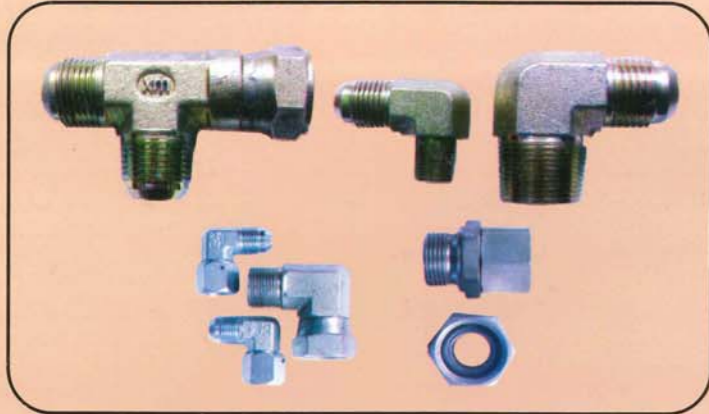

DOUBLE & SINGLE INJECTOR PIPE ASSEMBLING

GREEN HOSES & LAY FLAT HOSES

RADIATOR HOSES & BEND HOSES

HYDRAULIC HOSE ASSEMBLING

S.S. HOSE & TUFFLON HOSE ASSEMBLING

HYDRAULIC ADAPTORS

HYDRAULIC BLOCKING PLUGS

AIR HOSES & DIESEL HOSES

DUCTING & FIRE HOSES

BULKHEAD CONNECTORS & AIR UNION

INVERTED ADAPTOR & BRASS UNIONS

INDUSTRIAL HOSES

ROPE ASSEMBLING

REINFORCED HOSES & CLEAR HOSES

HYDRAULIC ELBOWS & TEES

HYDRAULIC & FUEL BANJOS

HYDRAULIC ELBOWS & TEES

GREASE ADAPTER S.S FITTINGS

FLAP & YORK N.R.V

S.S MINI BALL VALVE

HYDRAULIC & CAT FLANGE FITTINGS

HYDRAULIC TUBING CONNECTORS

POWER & MILLOR COUPLINGS

CAMLOCK COUPLINGS

MS FITTING

GI FITTING

CHICAGO COUPLINGS

HYDRAULIC Q.R.C

HYDRAULIC 2 & 3 WAY VALVES

BALL VALVE & GATE VALVES

10000 PSI COUPLER

AIR COUPLING & AIR PLUGS