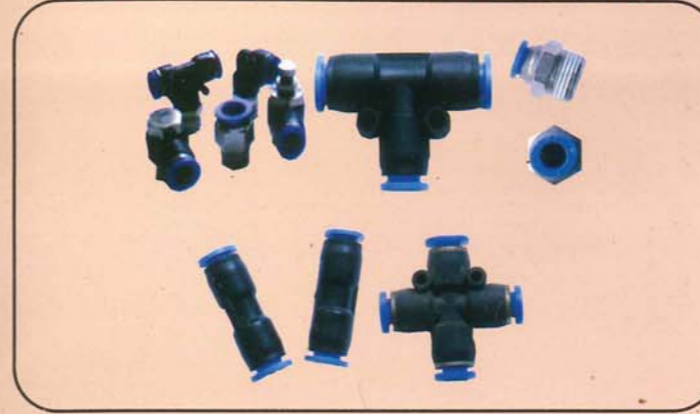

HYDRAULIC ELBOWS & TEES

GREASE ADAPTER S.S FITTINGS

FLAP & YORK N.R.V

S.S MINI BALL VALVE

HYDRAULIC & CAT FLANGE FITTINGS

HYDRAULIC TUBING CONNECTORS

POWER & MILLOR COUPLINGS

CAMLOCK COUPLINGS

MS FITTING

GI FITTING

CHICAGO COUPLINGS

HYDRAULIC Q.R.C

HYDRAULIC 2 & 3 WAY VALVES

BALL VALVE & GATE VALVES

10000 PSI COUPLER

AIR COUPLING & AIR PLUGS

NITTO TYPE AIR COUPLING & PLUGS

MILTON AIR COUPLINGS & PLUGS

PUSH TYPE FITTING & CONNECTERS

DUST GUN

SERVICE GUN

TUBE CLAMPS

KRACHER & BRASS FITTING

BOSS CLAMPS