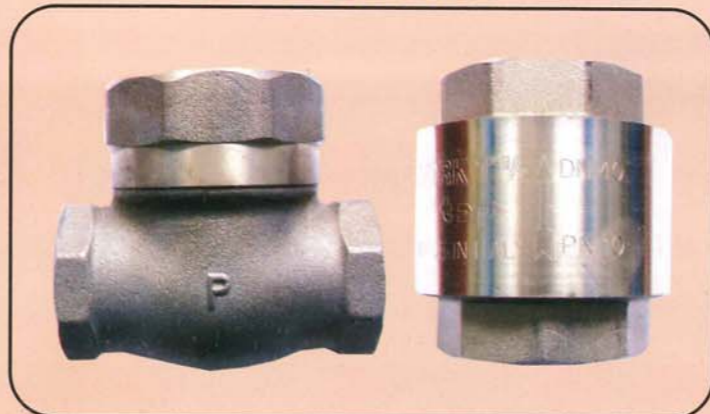

DOUBLE & SINGLE INJECTOR PIPE ASSEMBLING

GREEN HOSES & LAY FLAT HOSES

RADIATOR HOSES & BEND HOSES

HYDRAULIC HOSE ASSEMBLING

S.S. HOSE & TUFFLON HOSE ASSEMBLING

HYDRAULIC ADAPTORS

HYDRAULIC BLOCKING PLUGS

AIR HOSES & DIESEL HOSES

DUCTING & FIRE HOSES

BULKHEAD CONNECTORS & AIR UNION

INVERTED ADAPTOR & BRASS UNIONS

INDUSTRIAL HOSES

ROPE ASSEMBLING

REINFORCED HOSES & CLEAR HOSES

HYDRAULIC ELBOWS & TEES

HYDRAULIC & FUEL BANJOS

HYDRAULIC ELBOWS & TEES

GREASE ADAPTER S.S FITTINGS

FLAP & YORK N.R.V

S.S MINI BALL VALVE

HYDRAULIC & CAT FLANGE FITTINGS

HYDRAULIC TUBING CONNECTORS

POWER & MILLOR COUPLINGS

CAMLOCK COUPLINGS