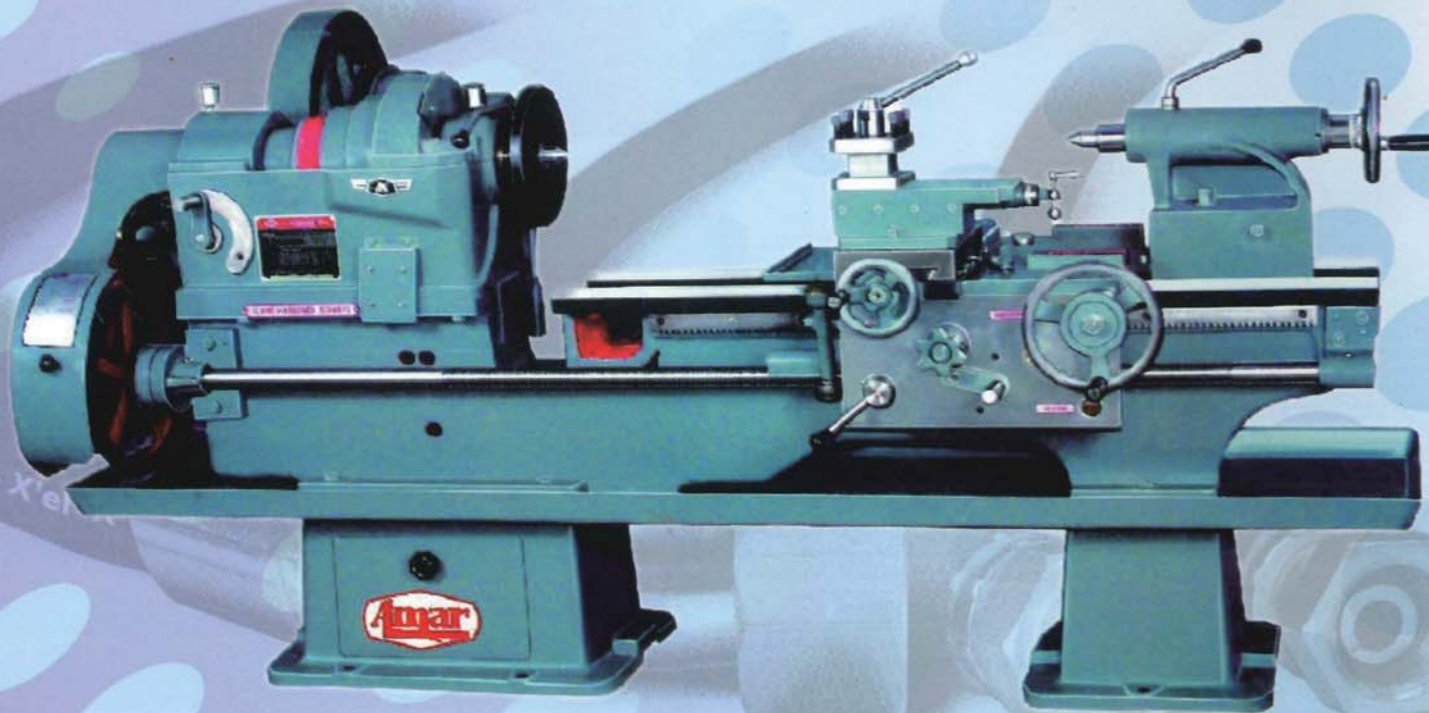

ALL KINDS OF ENGINEERING WORKS