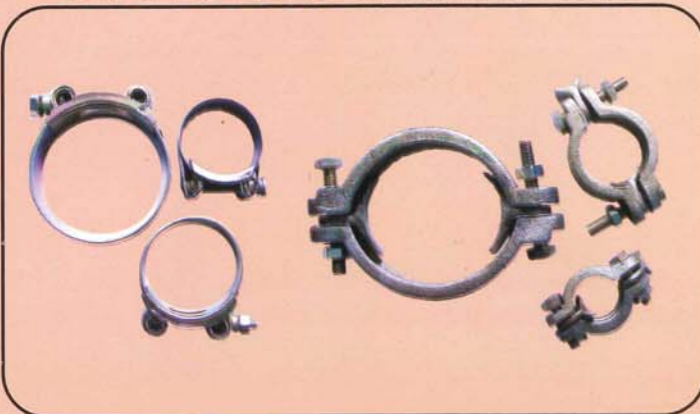

MS FITTING

GI FITTING

CHICAGO COUPLINGS

HYDRAULIC Q.R.C

HYDRAULIC 2 & 3 WAY VALVES

BALL VALVE & GATE VALVES

10000 PSI COUPLER

AIR COUPLING & AIR PLUGS

NITTO TYPE AIR COUPLING & PLUGS

MILTON AIR COUPLINGS & PLUGS

PUSH TYPE FITTING & CONNECTERS

DUST GUN

SERVICE GUN

TUBE CLAMPS

KRACHER & BRASS FITTING

BOSS CLAMPS

SPLIT FLANGE KITS

HYDRAULIC PRESSURE GUAGES

JACK HOSES

ACCELATOR CABLE ASSEMBLING

SINGLE & DOUBLE BOLT CLAMPS

JUBILEE CLIPS

A/C FITTING

AIR CHUCKS - AIR GUAGES

CRIMPING MACHINE

SPIRAL HOSE

P.U & NYLON TUBE

HOSE CUTTING MACHINES

HYD JACK REPAIR & SEAL CHANGING