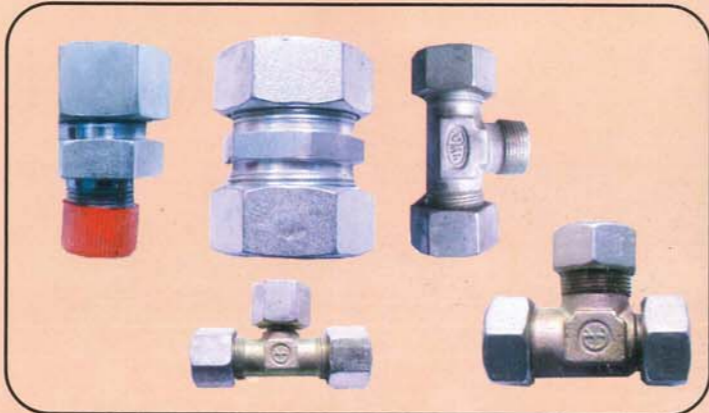

DUCTING & FIRE HOSES

BULKHEAD CONNECTORS & AIR UNION

INVERTED ADAPTOR & BRASS UNIONS

INDUSTRIAL HOSES

ROPE ASSEMBLING

REINFORCED HOSES & CLEAR HOSES

HYDRAULIC ELBOWS & TEES

HYDRAULIC & FUEL BANJOS

HYDRAULIC ELBOWS & TEES

GREASE ADAPTER S.S FITTINGS

FLAP & YORK N.R.V

S.S MINI BALL VALVE

HYDRAULIC & CAT FLANGE FITTINGS

HYDRAULIC TUBING CONNECTORS

POWER & MILLOR COUPLINGS

CAMLOCK COUPLINGS

MS FITTING

GI FITTING

CHICAGO COUPLINGS

HYDRAULIC Q.R.C

HYDRAULIC 2 & 3 WAY VALVES

BALL VALVE & GATE VALVES

10000 PSI COUPLER

AIR COUPLING & AIR PLUGS