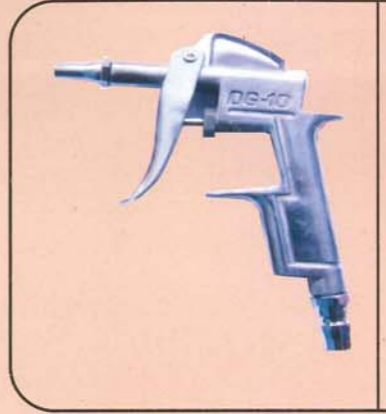

MS FITTING

GI FITTING

CHICAGO COUPLINGS

HYDRAULIC Q.R.C

HYDRAULIC 2 & 3 WAY VALVES

BALL VALVE & GATE VALVES

10000 PSI COUPLER

AIR COUPLING & AIR PLUGS

NITTO TYPE AIR COUPLING & PLUGS

MILTON AIR COUPLINGS & PLUGS

PUSH TYPE FITTING & CONNECTERS

DUST GUN

SERVICE GUN

TUBE CLAMPS

KRACHER & BRASS FITTING

BOSS CLAMPS

SPLIT FLANGE KITS

HYDRAULIC PRESSURE GUAGES

JACK HOSES

ACCELATOR CABLE ASSEMBLING

SINGLE & DOUBLE BOLT CLAMPS

JUBILEE CLIPS

A/C FITTING

AIR CHUCKS - AIR GUAGES