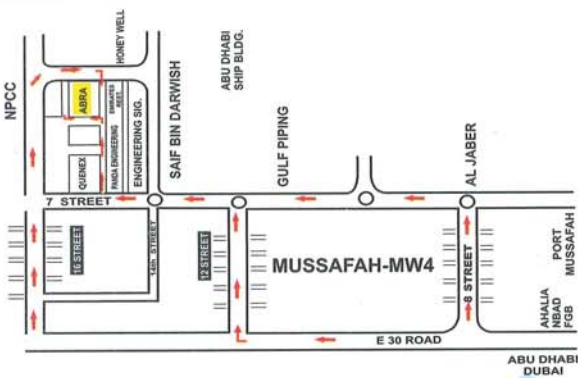

ABRA DIESEL

24X7 0502 35 0501 ,E-mail: jacob@abradiesel.com

NB -WE ARE NOT HOLDING ANY BRAND AGENCY / DEALERSHIP ONLY REFERENCE PURPOSE.

Abudhabi Location

Sharjah Location

ABRA DIESEL

CUMMINS, CATERPILLAR, YANMAR, MITSUBISHI, BOSCH, DEUTZ, MAN, SCANIA
DETROIT, MERCEDEZ, VOLVO, PERKINS, DAIHATSU, WARTSILA, MAK, GM...