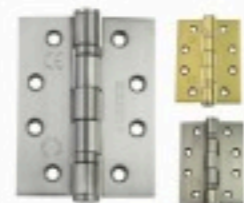

Double Cylinder

Single Cylinder

Key & Turn
Cylinder

Turn &
Emergency
Release
Cylinder

Hinge

Ball Bearing Hinge

Parliament Hinge

Rising & Falling Hinge

Door Closer

DCOH150

DC9128BC

DC9130BCDA

CNDC65

CNDC120

Concealed Door
Closer with
Cam Action

FSA1001