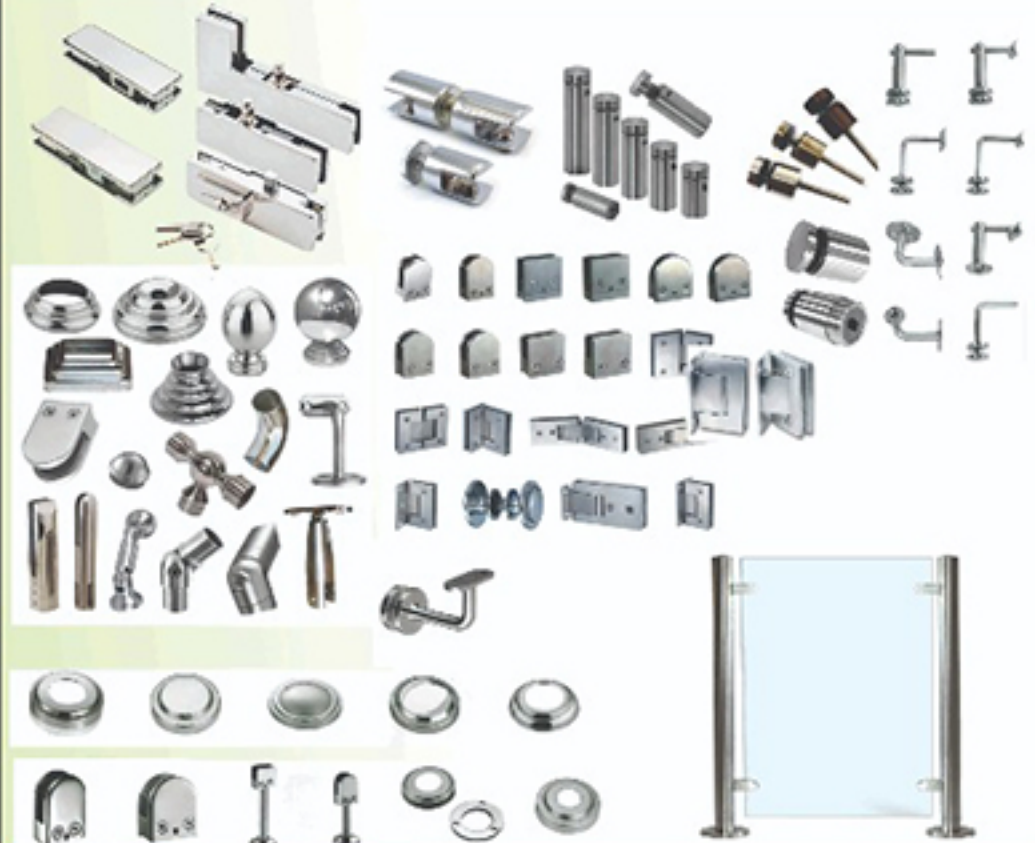

FIT-OUT SERVICES:

- FULL TURN – KEY FIT-OUT
- MEP – WORKS
- FINISHING
- GLASS WORKS
- JOINERY AND
- ALL CARPENTRY WORKS
- ALL MAINTENANCE WORKS
- PROJECT AND COST MANAGEMENT

DESIGN SERVICES:

- INTERIOR DESIGN
- BRIEF ANALYSIS
- SPACE PLANNING
- 3D RENDERING
- GRAPHIC DESIGN
- LOCAL AUTHORITY APPROVALS
- INTERIOR
- EXTERIOR

PRODUCTS:

- Hardware Furnitre Series
- Hinges Series
- Drawer Slide Series
- Glass Fitting Series
- Lock Series
- Bathroom Fitting
- PVC Profile and Accessory

PRODUCTS:

- Door Accessory Series
- Hand Rail Series
- Furniture Handle Series
- Lock Body Series
- Glass Handle Series
- Glass Fetch Fittings
- Shower Fittings