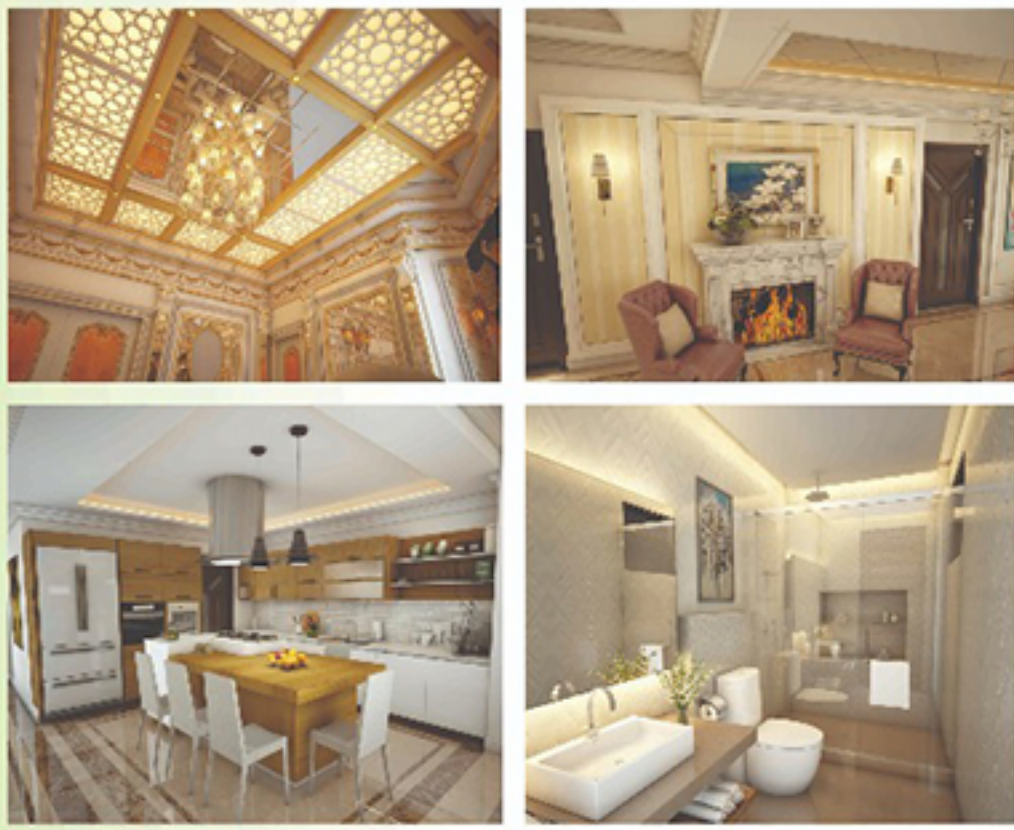

PRODUCTS:

- Hardware Furnitre Series
- Hinges Series
- Drawer Slide Series
- Glass Fitting Series
- Lock Series
- Bathroom Fitting
- PVC Profile and Accessory

PRODUCTS:

- Door Accessory Series
- Hand Rail Series
- Furniture Handle Series
- Lock Body Series
- Glass Handle Series
- Glass Fetch Fittings
- Shower Fittings