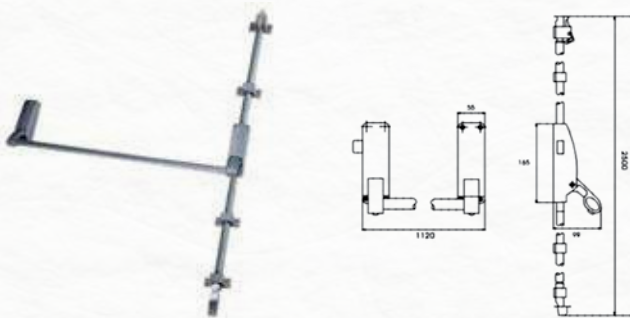

DK-1520 TYPE

DK-1520 TYPE

- Non-handed, suit for both right hand and left hand door.
- Vertical type: Two point locking for extra security.
- Length: Standard 1045mm, could be customized.
- High: Standard 2100mm, could be customized