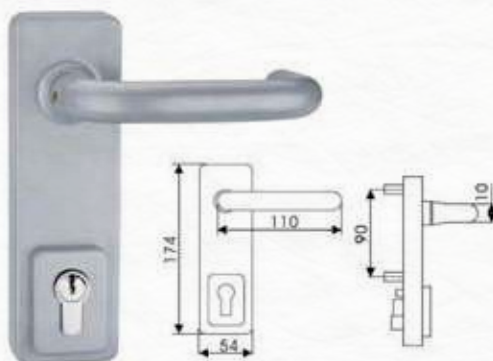

011 LE (SUIT FOR DK1110, DK1120)