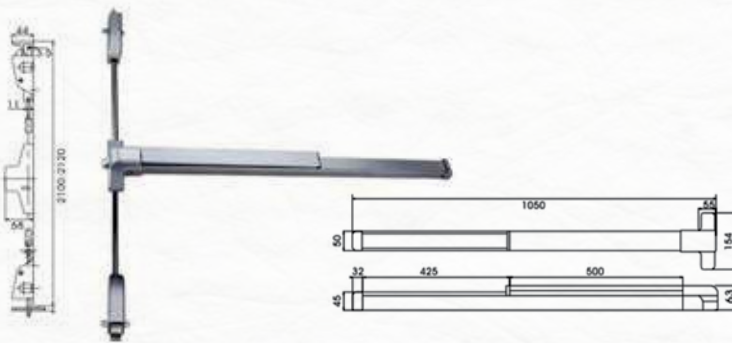

DK-1520 TYPE

DK-1520 TYPE

- Non-handed, suit for both right hand and left hand door.
- Vertical type: Two point locking for extra security.
- Length: Standard 1045mm, could be customized.
- High: Standard 2100mm, could be customized