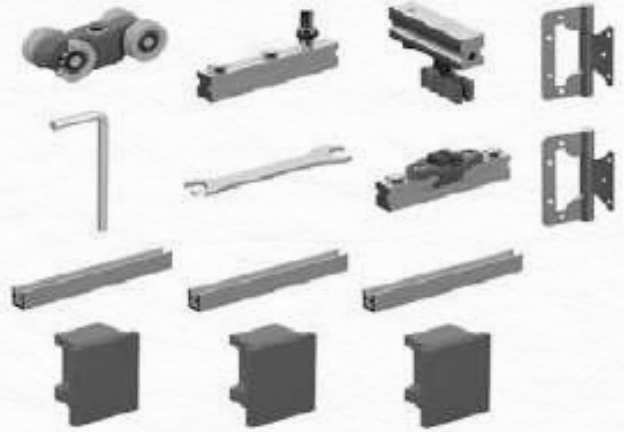

BI FOLDING SYSTEM