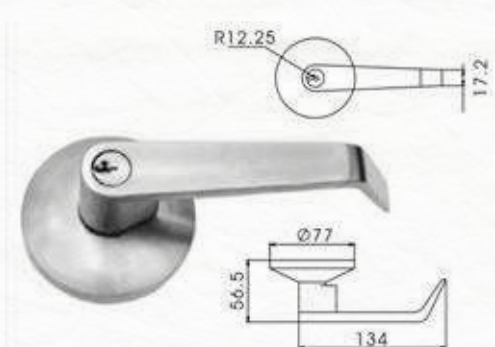

017 (STAINLESS STEEL) 017P (ZINC ALLOY HANDLE)