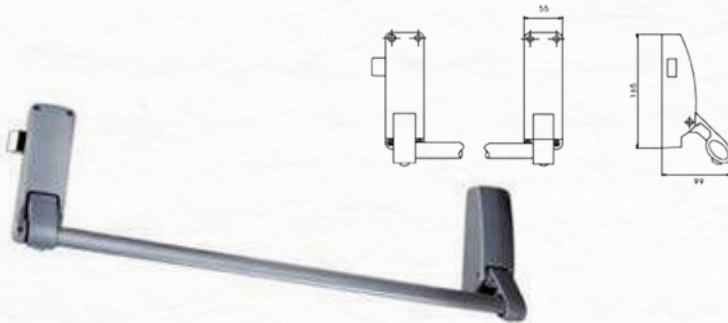

DOOR CLOSER AND PANIC BAR

DK-1110 PANIC EXIT DEVICE, PRESS STYLE BAR

DK-1110 TYPE

- Suitable for use on single doors and the first opening leaf of double doors.
- Supplied in left or right hand. but can be reversed on site.
- Double door strike available for double rebated door applications
- Over shape horizontal bar, Standard: 1120mm. Max 1300mm on request latch for immediate exit.