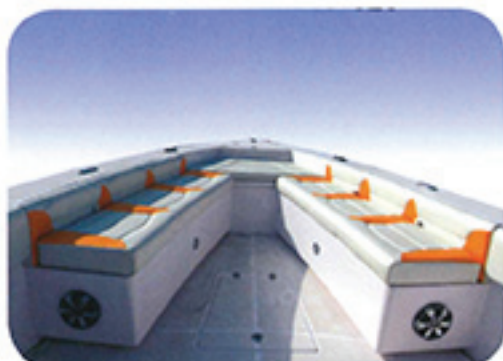

31 S - 9.39 M

BOAT TYPE	LENGTH	WIDTH	DEPTH	DRAFT	WIEGHT	STANDARD BOAT SPECIFICATIONS
31S (9.39 M)	31 FTS	9.5 FTS	4.5 FTS	1 FTS	1700 KG	PETROL TANK 600 LITRES / WATER TANK (150 LITRES) STORAGE BOX INSIDE, CONSOLE SIDE RUBBER D-FENDER, TRANSFORM ALUMINIUM PLATE BILGE PUMP, SWITCH PANEL, NAVIGATION, LIGHT, SEAT & UPHOLSTERY, CLEAT