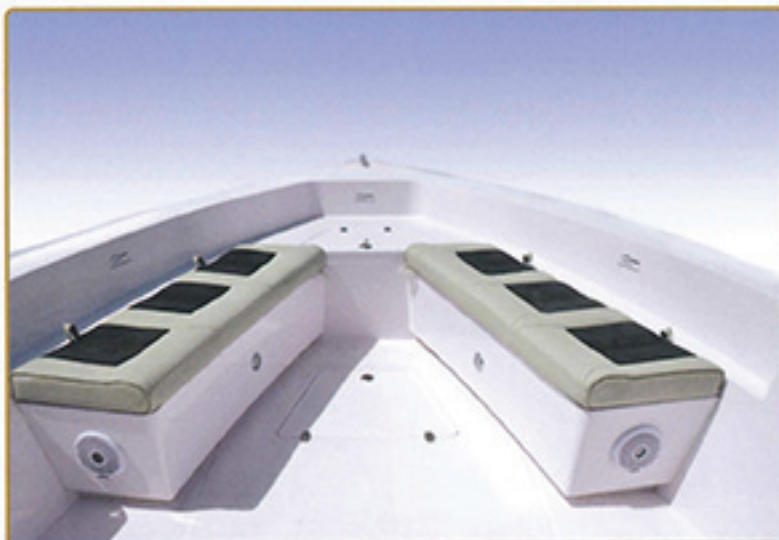

SCAN QR CODE FOR LOCATION
(2149079250)

BOAT TYPE	LENGTH	WIDTH	DEPTH	DRAFT	WEIGHT	STANDARD BOAT SPECIFICATION
41S (12.5 M)	41 FTS	11.6 FTS	6 FTS	1.5 FTS	3000 KG	PETROL TANK 1200 LITRES / WATER TANK 200 LITRES STORAGE BOX, CONSOLE, SIDE RUBBER D-FENDER, TRANSOM ALUMINUM PLATE, BILGE PUMP, SWITCH PANEL, NAVIGATION LIGHT, SEAT & UPHOLSTERY, CLEATS