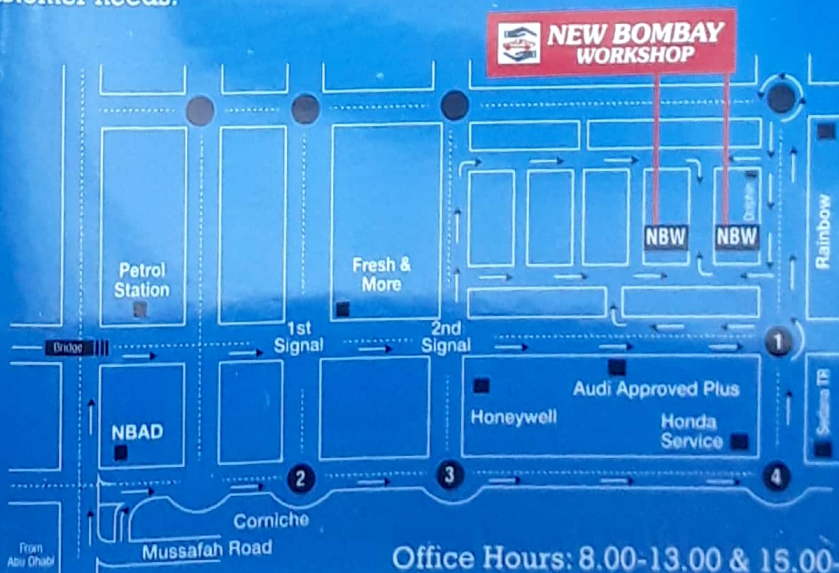

Bosch Car Service

New Bombay Workshop is partnered with Bosch Car Service. At Bosch Car Service you will find just what you are looking for: Expert advice from our continuously trained workshop staff, highest quality repairs and long lasting spare parts of proven Bosch quality at affordable prices!

We are located in Mussafah M13 – plot 34 & 97 with a premise measuring an area of 52,500 sq ft which is capable of handling the repairs of above 500 vehicles monthly. The previous 34 years of experience has equipped us steadily into a unique auto- service provider with quick, efficient and qualitative services under one roof with a deep understanding of our customer needs.