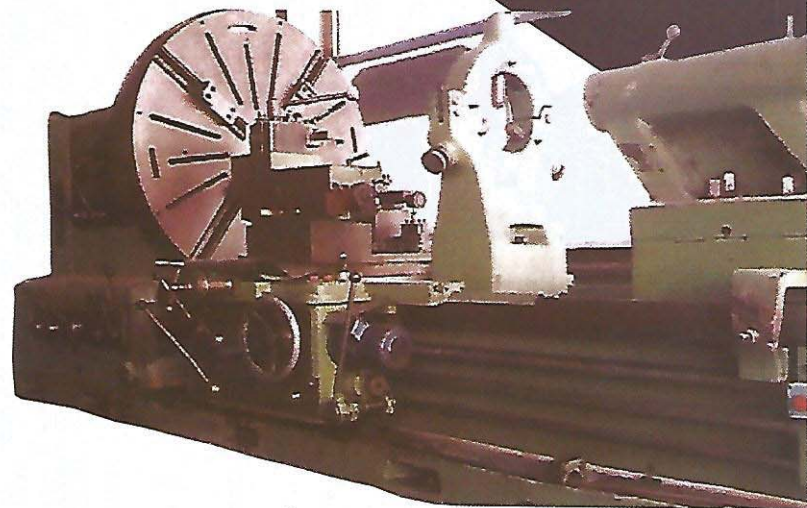

LIQUIDATION

300 Used Machine for Liquidation

Any inquiry , please call

Harry : 050 6 322 367

Hasco Industrial Machinery trd.

Head Office : Tel :+971 6 5345330, Fax : +971 6 534 53 32