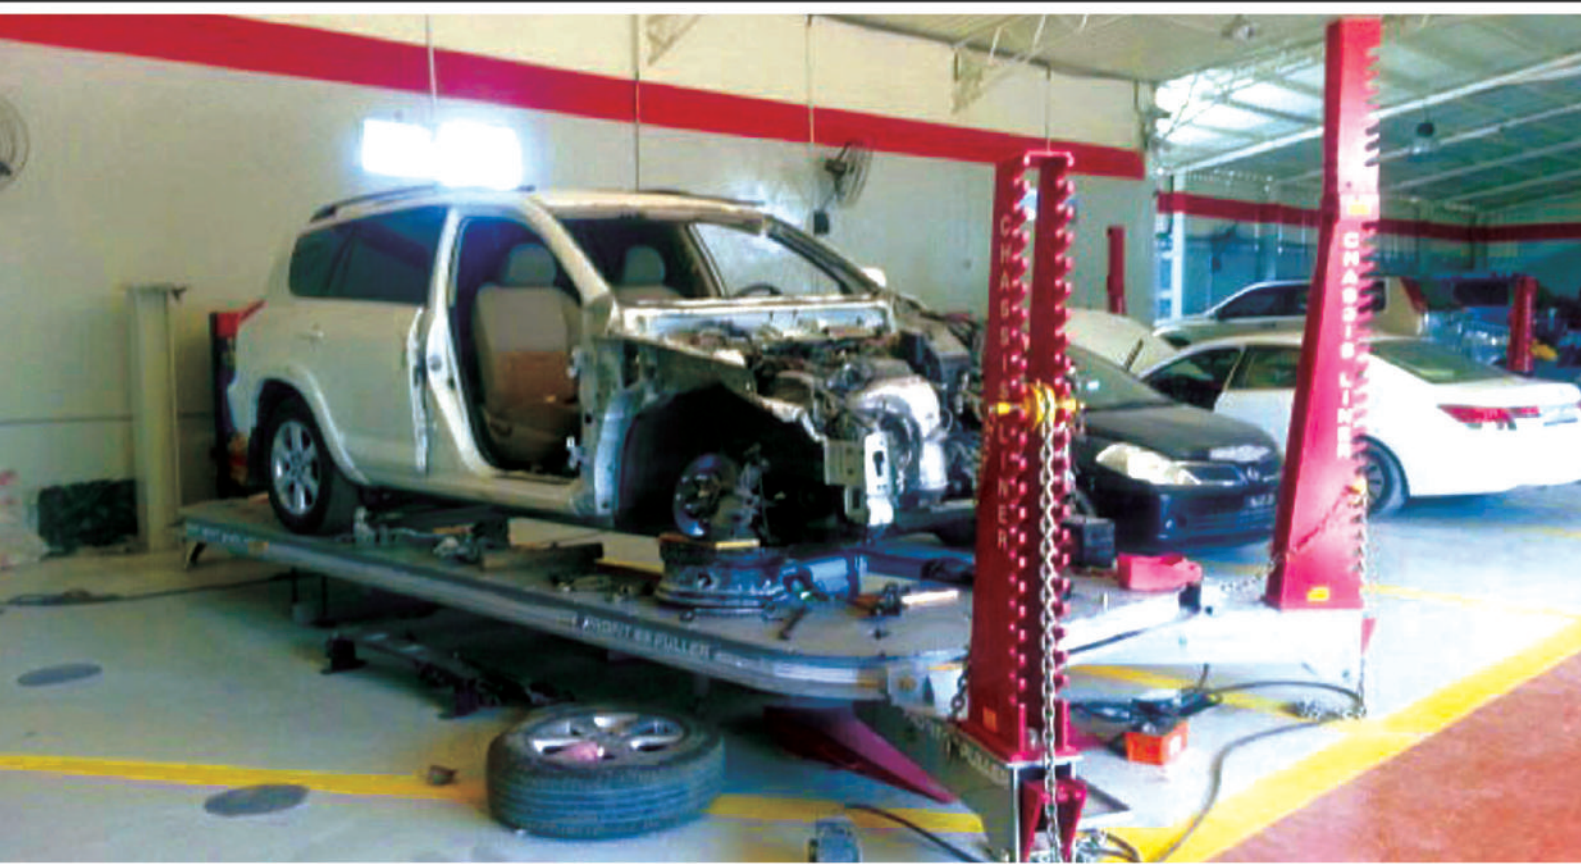

OUR RANGE OF SERVICE INCLUDE

- Accidental Motor Works
- Mechanical Works
- Denting Works
- Chassis Alignment
- Painting (USI- Italia)
- Vehicle Restoration
- Commercial & Heavy Vehicles Section
- Diagnosing & Rectifying
- Electrical & Air-conditioning

ACCIDENTAL MOTOR WORKS

Our staff are fully qualified and trained using up to date technical information whilst working to manufacturer's times and repair methods. Our quality control process guarantees that your repair will be to the very highest standard and all vehicles are thoroughly checked before return.

MECHANICAL WORKS

We carry our repairs and maintenance on all vehicles. From complete replacements to day-to-day servicing, all your mechanical repairs can be carried out at the workshop.

DENTING WORKS

Our experts in removing dents from vehicles without affecting the original factory finish. Specially designed tools to reform body metal back to its original condition by our skilled technicians and our dent removal process is faster, less expensive and superior in quality to traditional body shop methods.

VEHICLE RESTORATION

Over the years we have carried out renovations and restorations on many classic and rare vehicles, many of which arrive in almost 'junk-yard' condition. The workshop provides a fully comprehensive restoration service, from completely stripping down the vehicle to the chassis to repairing and rebuilding the vehicle. By using genuine and, if required, 2nd hand genuine parts the car will look as good as new with the car made to its original specifications.