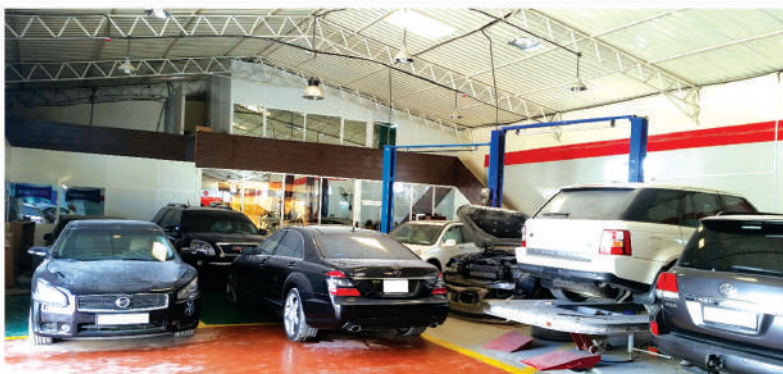

VEHICLE RESTORATION

Over the years we have carried out renovations and restorations on many classic and rare vehicles, many of which arrive in almost 'junk-yard' condition. The workshop provides a fully comprehensive restoration service, from completely stripping down the vehicle to the chassis to repairing and rebuilding the vehicle. By using genuine and, if required, 2nd hand genuine parts the car will look as good as new with the car made to its original specifications.

COMMERCIAL & HEAVY VEHICLES SECTION

We undertake all kinds of commercial & heavy Vehicles repairs.

WE ARE FULLY EQUIPED WITH

- 24 Hours Road Assistance
- Pick Up and Drop off Service
- Vehicle Registration Services
- Insurance Services

Since 1982