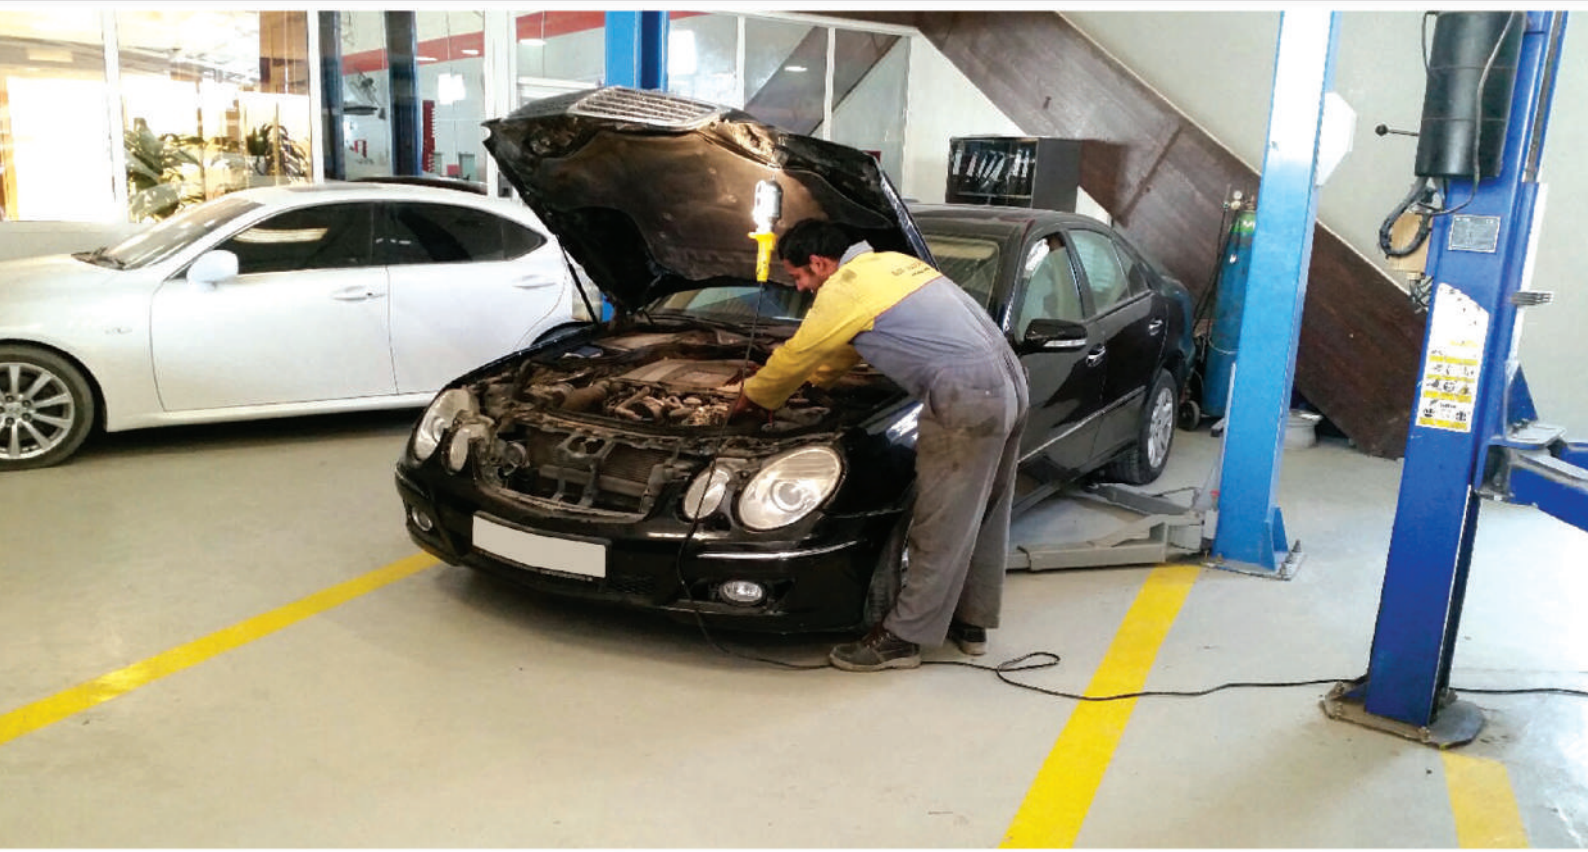

محطة بن صندل الميكانيكية
BIN SANDAL MECHANICAL STATION

Since 1982

ABOUT THE COMPANY

Since 1982, Binsandal is one of the Leading Professional Automotive Repairing Centre in UAE. We Provide Professional Vehicle Repair Service for all Makes and Models with Our Five Branches. Our Each Branch is Equipped with all the Latest Technology Machines and Our Highly Experienced Staff is looking Forward to Serve you at Best Possible Levels. We always ensure Our Client's Satisfaction. Backed by Long Industry Experience, We are Engaged in offering Quality Repair Works with Our State-of-the-art Service Station and Machines, We Ensure to Provide Excellent Services to Our Clients We Bring a Personal and Effective approach to Every Project we Work on, which Gets Higher Level Customer Satisfaction. Binsandal has Emerged as a Strong Leader in Automotive Industry is Poised for even Greater Challenges and achievements that's await it in Future.

ACCIDENTAL MOTOR WORKS

Our staff are fully qualified and trained using up to date technical information whilst working to manufacturer's times and repair methods. Our quality control process guarantees that your repair will be to the very highest standard and all vehicles are thoroughly checked before return.

MECHANICAL WORKS

We carry our repairs and maintenance on all vehicles. From complete replacements to day-to-day servicing, all your mechanical repairs can be carried out at the workshop.

DENTING WORKS

Our experts in removing dents from vehicles without affecting the original factory finish. Specially designed tools to reform body metal back to its original condition by our skilled technicians and our dent removal process is faster, less expensive and superior in quality to traditional body shop methods.