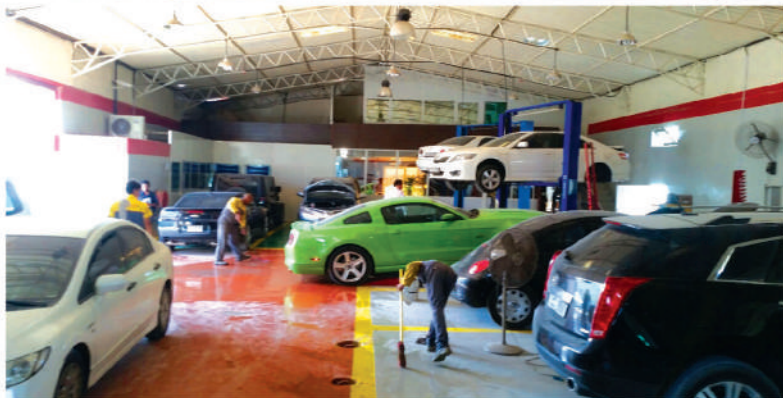

VEHICLE RESTORATION

Over the years we have carried out renovations and restorations on many classic and rare vehicles, many of which arrive in almost 'junk-yard' condition. The workshop provides a fully comprehensive restoration service, from completely stripping down the vehicle to the chassis to repairing and rebuilding the vehicle. By using genuine and, if required, 2nd hand genuine parts the car will look as good as new with the car made to its original specifications.

COMMERCIAL & HEAVY VEHICLES SECTION

We undertake all kinds of commercial & heavy Vehicles repairs.

WE ARE FULLY EQUIPED WITH

- 24 Hours Road Assistance
- Pick Up and Drop off Service
- Vehicle Registration Services
- Insurance Services

Since 1982