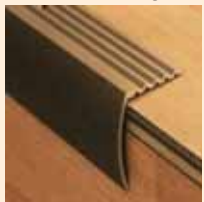

DUBAI SHOWROOM

Tel. 04 - 2590075 | Fax : 04 - 2590079

P.O. Box : 236816, Dubai - U.A.E.

PVC Waterstops

Fiberglass Mesh

PVC Rebar & Fiber Concrete Spacers Base Pad & Pile Spacers

PVC & Steel Chamfers

Size : 10,15, 20, 25,30, 40, 50mm x 2 mtr.

PE Backing Rod

Size : 6, 10, 15, 20, 25, 30, 40, 50mm

PE Underlay

PE Sheet

Aluminium Expansion Cover Joint

Aluminium Stair Nosing

Rubber Stair Nosing

Aluminium, SS, PVC Tile Trims

Carpet Profiles

Aluminium Scaffolding & Ladder

Beads SS GI

Laths SS GI

Block Reinforcement SS GI

AL SUGHRA

Building Material.Tr. L.L.C.

SHARJAH SHOWROOM