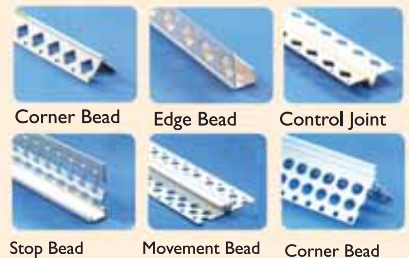

Adjustable Clip

Access Panel

Main Channel

Stud

Track

Tee bar Grid System

Perforated Angel

Wire Clip

Spring Tee

Board Chanel

PU Decorative Products

PVC Beads

Plaster & Rendering Drylining

Corner Bead

Edge Bead

Control Joint

Stop Bead

Movement Bead

Corner Bead

Corner Mesh