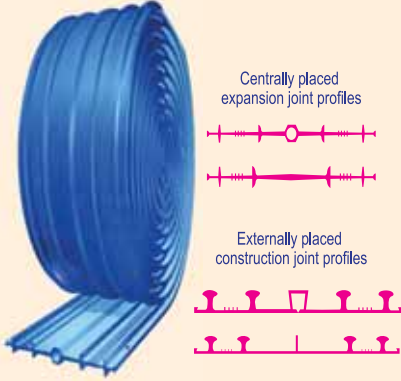

DUBAI SHOWROOM

Tel. 04 - 2590075 | Fax : 04 - 2590079

P.O. Box : 236816, Dubai - U.A.E.

PVC Waterstops

Fiberglass Mesh

PVC Rebar & Fiber Concrete Spacers Base Pad & Pile Spacers

PVC & Steel Chamfers

Size : 10,15, 20, 25,30, 40, 50mm x 2 mtr.

PE Backing Rod

Size : 6, 10, 15, 20, 25, 30, 40, 50mm

PE Underlay

PE Sheet

Aluminium Expansion Cover Joint

Aluminium Stair Nosing

Rubber Stair Nosing

Aluminium, SS, PVC Tile Trims

Adjustable Clip

Access Panel

Main Channel

Stud

Track

Tee bar Grid System

Perforated Angel

Wire Clip