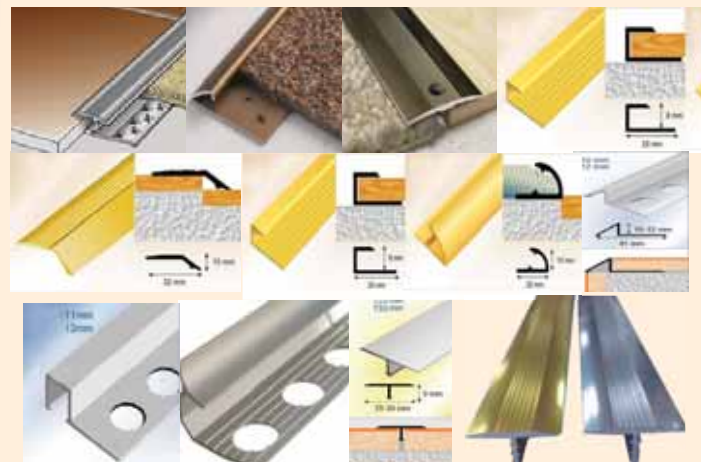

Carpet Profiles

Aluminium Scaffolding & Ladder