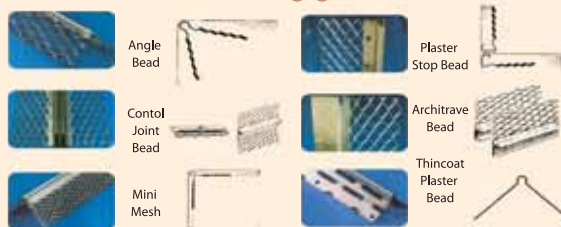

AL SUGHRA

Building Material.Tr. L.L.C.

SHARJAH SHOWROOM

Tel. 06 - 5431115 / 5432829 | Fax : 06 - 5431145

P.O. Box : 66745, Sharjah - U.A.E.

050 6372683

050 1617331

E-mail : sughra88@yahoo.com

DUBAI SHOWROOM

Tel. 04 - 2590075 | Fax : 04 - 2590079

P.O. Box : 236816, Dubai - U.A.E.

PVC Waterstops

PVC Rebar & Fiber Concrete Spacers Base Pad & Pile Spacers

PVC & Steel Chamfers

Size : 10,15, 20, 25,30, 40, 50mm x 2 mtr.

PE Backing Rod

Size : 6, 10, 15, 20, 25, 30, 40, 50mm

Aluminium Expansion Cover Joint

Aluminium, SS, PVC Tile Trims

Carpet Profiles

Beads SS GI

Laths SS GI

Block Reinforcement SS GI