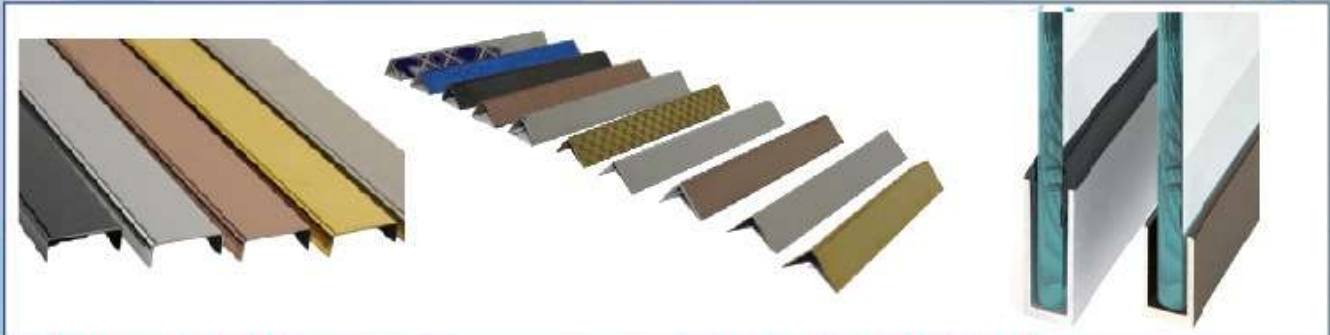

STAINLESS STEEL PROFILE & SOLID BARS

L-ANGLE/ DOUBLE BEND ANGLES

	10x10, 12x12, 15x15, 18x18, 20x20, 25x25, 30x30, 40x40, 50x50 (CUSTOMIZATION OF REQUIRED SIZE)
THICKNESS	0.5MM, 0.8MM, 1.00MM, 1.2MM, 1.5MM, 2.00MM
	201, 304, 316L
	MIRROR, BRUSH, GOLD, GOLD BRUSH, BLACK MIRROR, ROSE GOLD BLUE DESIGN, BRONZE DESIGN, SILVER DESIGN, GOLD DESIGN

U-CHANNEL / DOUBLE BEND U-CHANNELS

SIZE	6x18x6, 6x36x6, 6x55x6 (CUSTOMIZATION OF REQUIRED SIZE)
THICKNESS	0.5 MM,0.8MM, 1.00MM, 1.2MM, 1.5MM, 2.00MM
GRADE	201, 304, 316L
FINISH	MIRROR, BRUSH, GOLD, GOLD BRUSH, BLACK MIRROR, ROSE GOLD BLUE DESIGN, BRONZE DESIGN, SILVER DESIGN, GOLD DESIGN

FLATBARS

	10MM, 12MM,15MM, 18MM, 20MM, 25MM, 30MM, 40MM, 50MM, 60MM, 70MM, 80MM, 90MM, 100MM (CUSTOMIZATION OF REQUIRED SIZE)
THICKNESS	0.5 MM,0.8MM, 1.00MM, 1.2MM, 1.5MM, 2.00MM
	201, 304, 316L
FINISH	MIRROR, BRUSH, GOLD, GOLD BRUSH, BLACK MIRROR, ROSE GOLD BLUE DESIGN, BRONZE DESIGN, SILVER DESIGN, GOLD DESIGN

TOUGHEN DOOR U-CHANNELS

SIZE	20x15x20,30x15x30, 40x15x40, 50x15x50 LENGTH 3MTR (CUSTOMIZATION OF REQUIRED SIZE)
THICKNESS	0.8MM, 1.00MM, 1.2MM, 1.5MM, 2.00MM
GRADE	201, 304, 316L
FINISH	MIRROR, BRUSH, GOLD MIRROR, GOLD BRUSH, BLACK MIRROR, ROSE GOLD