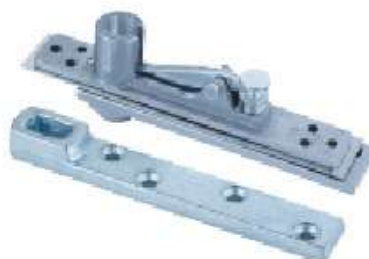

DOOR SPOON

DUST STOPPER