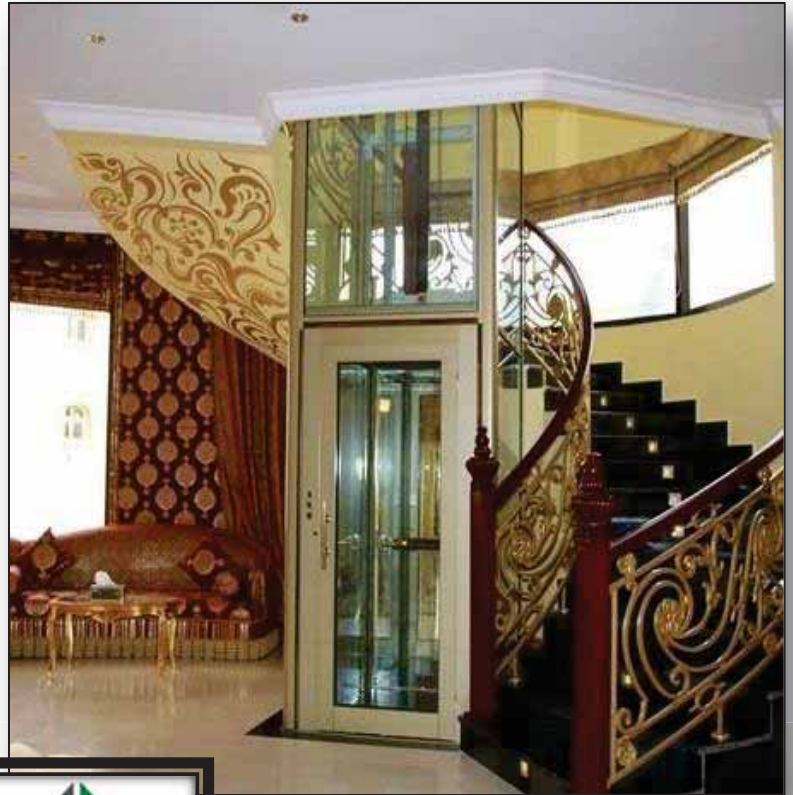

LEVEL UP ELEVATORS COMPANY

Tel: +971 4 3211 851 / Fax: +971 4 3211 852 / P.O.Box: 118764, Dubai, UAE

E-mail: info@levelupdubai.com web: www.levelupdubai.com