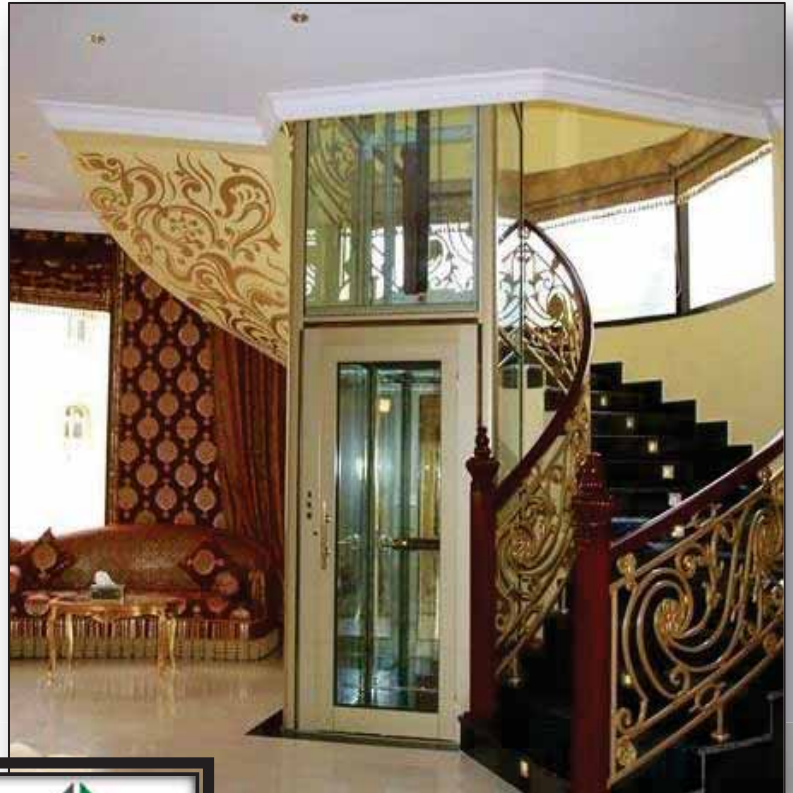

LEVEL UP ELEVATORS COMPANY

Tel: +971 4 3211 851 / Fax: +971 4 3211 852 / P.O.Box: 118764, Dubai, UAE

E-mail: info@levelupdubai.com web: www.levelupdubai.com