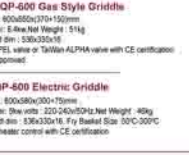

E-RQB-400 Gas Style Burner
Size: 400x600x280mm Power: 10kw