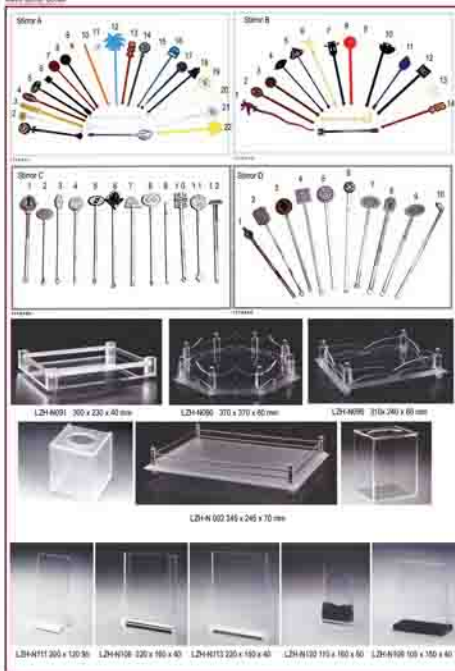

Mini Other Series