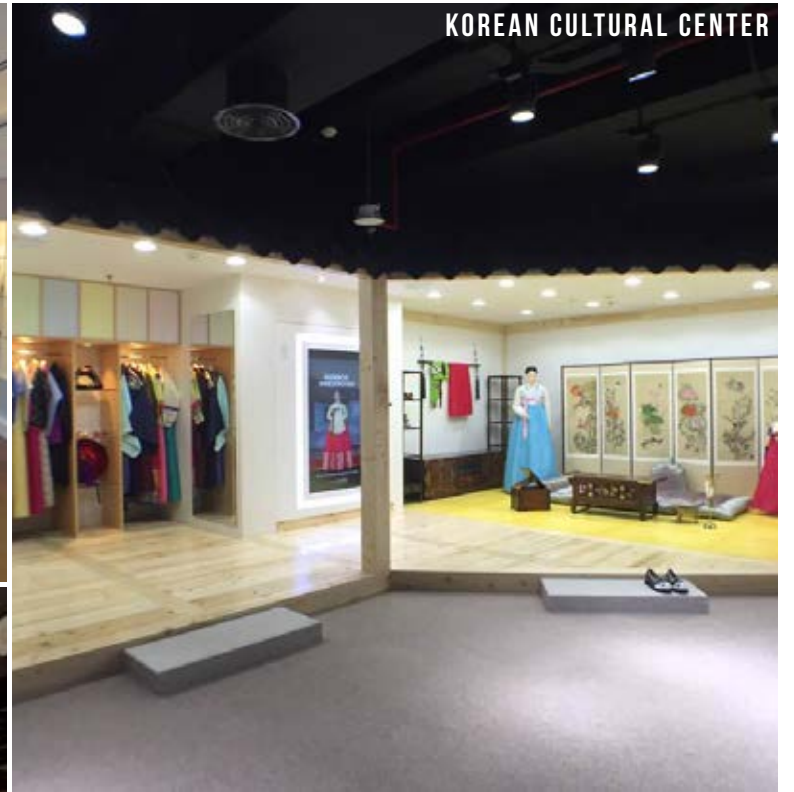

DESIGNS

ROADSHOW

LG MEDIA CITY
Education

STUART WEITZMAN

RECEPTION AREA

ALIBABA- CEBIT HANNOVER

STERIS - MEDICA DUSSELDORF

2018
ASTERIX
COMPANY PROFILE