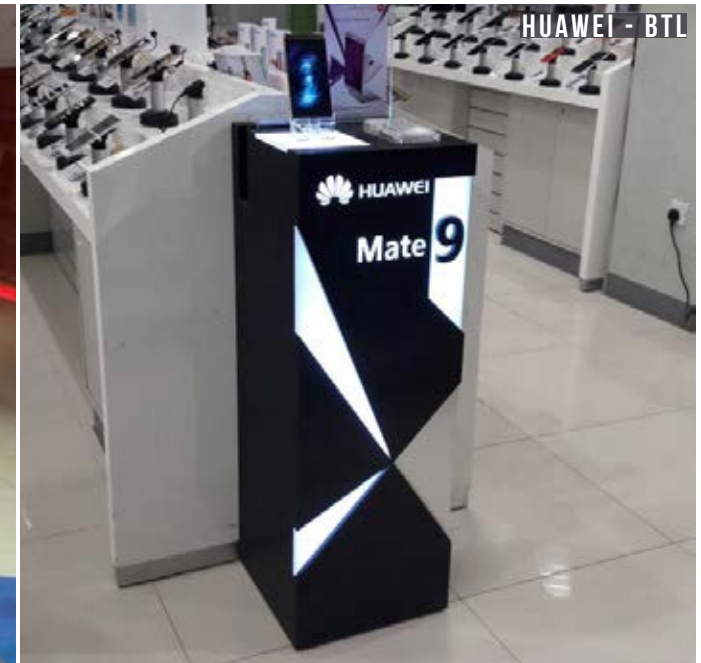

HUAWEI MATE10 ROAD SHOW

ESTEE LAUDER

2018
ASTERIX
COMPANY PROFILE

LG ROAD SHOW

DU ROAD SHOW

2018
ASTERIX
COMPANY PROFILE

HUAWEI-MATE10 ROADSHOW

HUAWEI - BTL