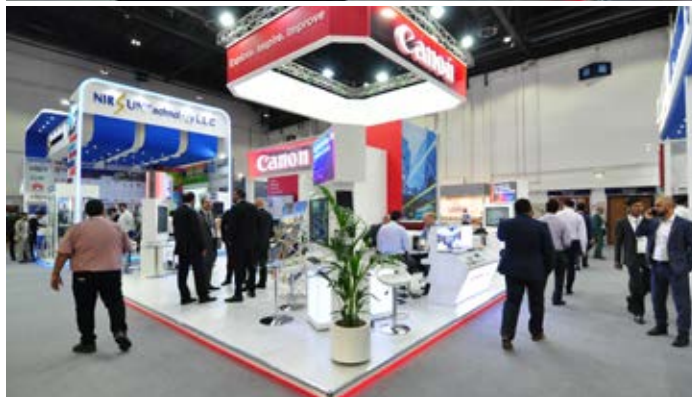

DESIGNS

ROADSHOW

LG MEDIA CITY
Education

STUART WEITZMAN

RECEPTION AREA

ALIBABA- CEBIT HANNOVER

STERIS - MEDICA DUSSELDORF

2018
ASTERIX
COMPANY PROFILE