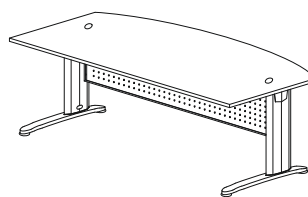

BMB 180A
EXECUTIVE TABLE
1800W x 900D x 750H