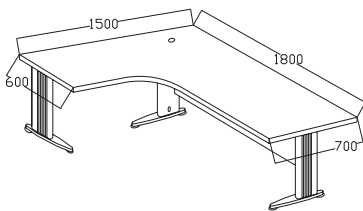

TL 1815
SUPERIOR COMPACT TABLE (L)
1800W x 1500D x 745H