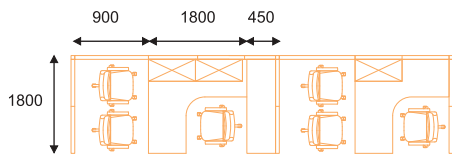

Vi 60 provides various height combinations for users to create innovative workstation and also privacy for discussion.