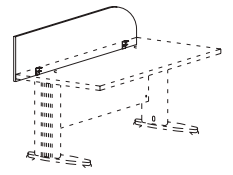

CURVE PARTITION BOARD With PARTITION BRACKET
TPO 1200 1200W x 400D x T16
TPO 1500 1500W x 400D x T16
TPO 1800 1800W x 400D x T16
DarkGrey&LightGrey