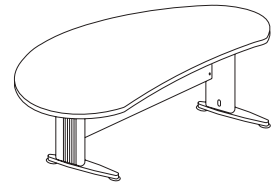

TMB 77
EXECUTIVE TABLE (L)
1800W x 900D x 745H