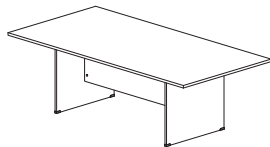

WM 2
MOBILE PEDESTAL 2D
408W x 480D x 560H

WM 3
MOBILE PEDESTAL 3D
408W x 480D x 560H

EXMP 3
MOBILE PEDESTAL 3D
408W x 480D x 680H

ROUND TABLE
EXR 90 900W x 900D x 745H
EXR 120 1200W x 1200D x 745H

RECTANGULAR CONFERENCE TABLE
EXV 18 1800W x 900D x 745H
EXV 24 2400W x 1200D x 745H