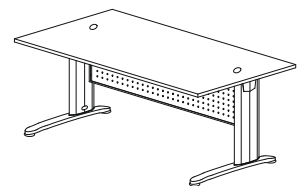

STANDARD TABLE
BT 188 1800W x 800D x 750H
BT 158 1500W x 800D x 750H
BT 128 1200W x 800D x 750H