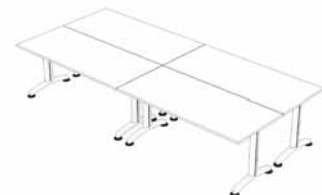

Meeting Table

TF-45X-2812-M , W280 D120 H72.5 cm
TF-45X-3212-M , W320 D120 H72.5 cm
TF-45X-4212-M , W420 D120 H72.5 cm