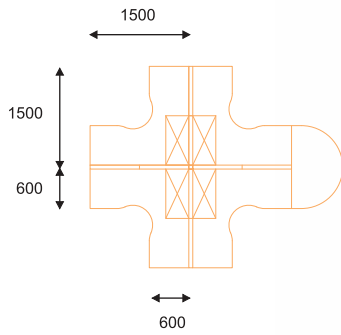

VI 60 offers simple yet practical designs to enhance the maximum use of space. Ergonomic work surfaces, easy-to-reach storage and comprehensive cable solutions are some important features to create a dynamic workplace for the multi-tasking managers.

STYLISH & DYNAMIC

■ 45ABT