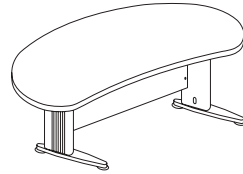

TMB 33
EXECUTIVE TABLE
1800W x 800D x 745H