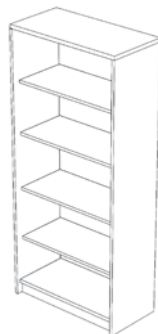

Meeting Table

TF-198-168-M, W160 D80 H72.5 cm.
TF-198-188-M, W180 D80 H72.5 cm.
TF-198-2412-M, W240 D120 H72.5 cm.

Meeting Table

TF-198-2812-M, W280 D120 H72.5 cm
TF-198-3212-M, W320 D120 H72.5 cm
TF-198-4212-M, W420 D120 H72.5 cm

Mobile Pedestal 2D+1F

W40 D48 H66 cm

Mobile Pedestal 3D

W40 D48 H56 cm

Half Open, Half Wooden Door Cabinet
W80 D40 H200 cm.

Open Shelf Cabinet
W80 D40 H200 cm.

2 Wooden Door High Cabinet
W80 D40 H200 cm.

2 Glass & 2 Wooden Door High Cabinet
W80 D40 H200 cm.