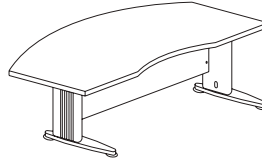

TMB 88
EXECUTIVE TABLE
1800W x 800D x 745H

TR 812
CONNECTION SIDE RETURN
1200W x 800D x T25

TMB 77
EXECUTIVE TABLE (L)
1800W x 900D x 745H

TR 790
ROUND CONNECTION (L)
900W x 900D x T25

TR 765
ROUND CONNECTION (L)
650W x 650D x T25