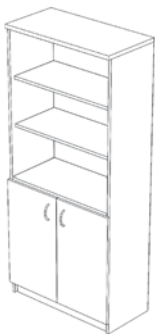

Cluster Of 2 Desk with side cabinet

TF-198-1616-2C, 160x160/70x40 H72.5 cm.
TF-198-1818-2C, 180x180/80x40 H72.5 cm.
TF-198-2020-2C, 200x200/80x60 H72.5 cm.

Cluster Of 4 Desk with side cabinet

TF-198-1616-4C, 160x160/70x40 H72.5 cm.
TF-198-1818-4C, 180x180/80x40 H72.5 cm.
TF-198-2020-4C, 200x200/80x60 H72.5 cm.

Meeting Table

TF-198-168-M, W160 D80 H72.5 cm.
TF-198-188-M, W180 D80 H72.5 cm.
TF-198-2412-M, W240 D120 H72.5 cm.

Meeting Table

TF-198-2812-M, W280 D120 H72.5 cm
TF-198-3212-M, W320 D120 H72.5 cm
TF-198-4212-M, W420 D120 H72.5 cm

Mobile Pedestal 2D+1F

W40 D48 H66 cm

Mobile Pedestal 3D

W40 D48 H56 cm

Half Open, Half Wooden Door Cabinet
W80 D40 H200 cm.

Open Shelf Cabinet
W80 D40 H200 cm.

2 Wooden Door High Cabinet
W80 D40 H200 cm.

2 Glass & 2 Wooden Door High Cabinet
W80 D40 H200 cm.