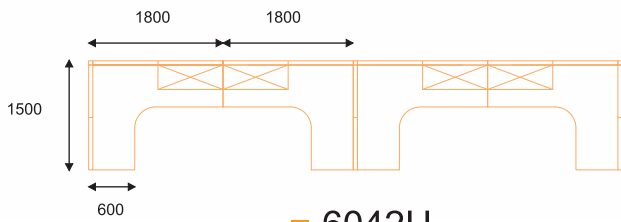

■ 606LW

Vi 60 provides various height combinations for users to create innovative workstation and also privacy for discussion.

■ 602MS

■ 6042M

Vi 60 system builds on the depth and richness of the product offerings to provide a simple, quick and effective solution with the variant privacy screens.