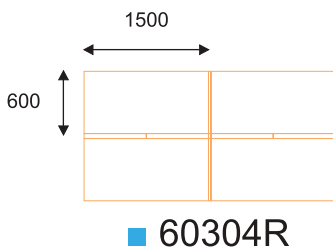

A product with proven unmistakable value, Vi30 wide range of aesthetic options and flexible design creates workspaces that effectively meet the needs of both the organization and the individual user.