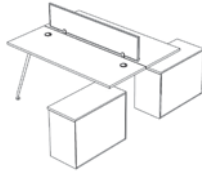

Cluster Of 2 Desk with side cabinet

TF-198-1616-2C, 160x160/70x40 H72.5 cm.
TF-198-1818-2C, 180x180/80x40 H72.5 cm.
TF-198-2020-2C, 200x200/80x60 H72.5 cm.