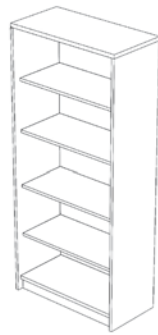

Open Shelf Cabinet

W80 D40 H200 cm.