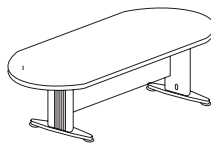

OVAL CONFERENCE TABLE
TO 18 1800W x 900D x 745H
TO 24 2400W x 1200D x 745H