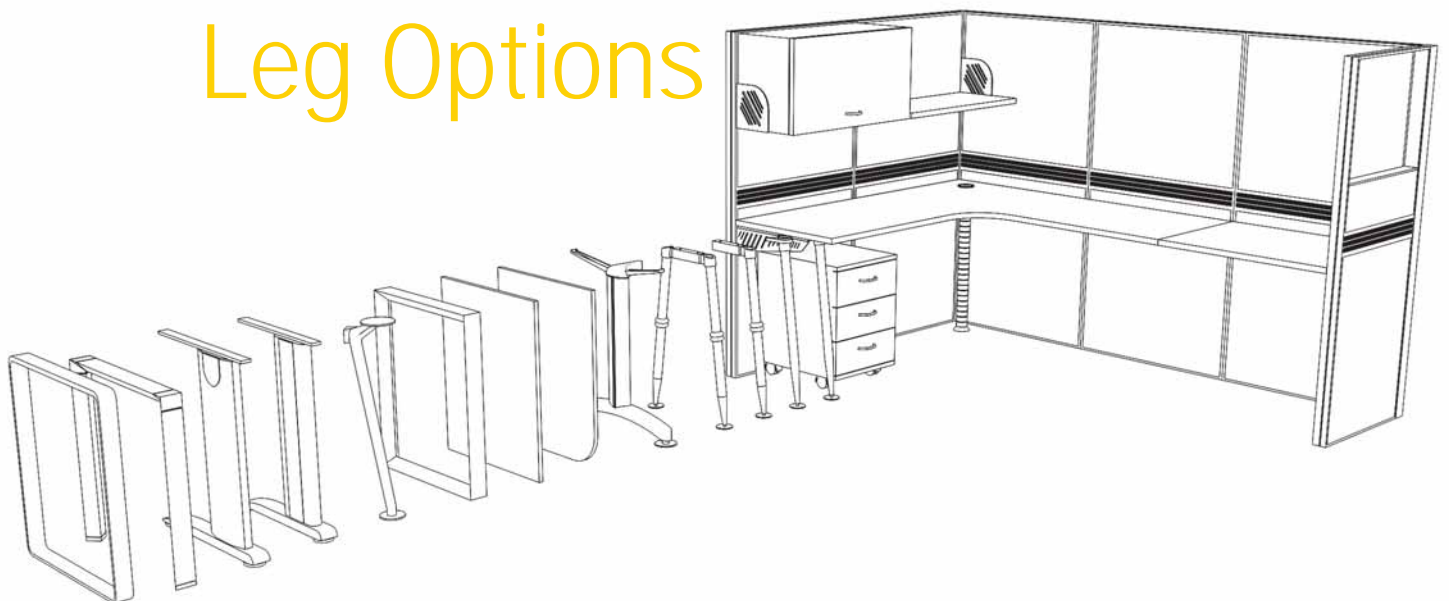

Leg Options