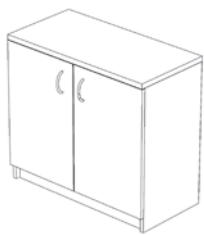

W80 D40 H200 cm.

Open Shelf Cabinet

W80 D40 H200 cm.

2 Wooden Door Heigh Cabinet

W80 D40 H200 cm.

2 Glass & 2 Wooden Door Heigh Cabinet

W80 D40 H200 cm.

Low Height Cabinet