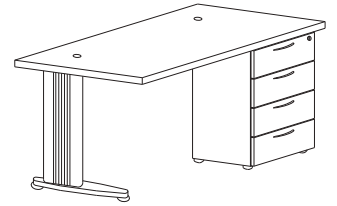

STANDARD TABLE With DRAWER (L)
TTD 1880 1800W x 800D x 745H
TTD 1580 1500W x 800D x 745H
TTD 1280 1200W x 800D x 745H