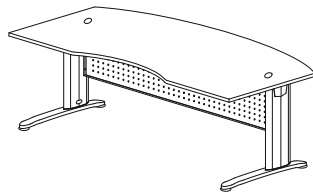

BV24 + SH1260

BO 18

BO 120

BMB 66
EXECUTIVE TABLE(L)
1800W x 1200D x 750H

BMB 55
EXECUTIVE TABLE
1800W x 800D x 750H

SIDE CONNECTION
BR 700 1300W x 700D x T25
BR 800 1500W x 800D x T25

BMB 44
EXECUTIVE TABLE(L)
1800W x 1600D x 750H