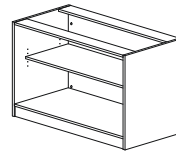

BO 945
LOW CABINET
900W x 450D x 725H