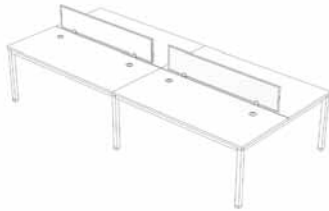

Cluster of 4 Face to Face

TF-72-126-4WFF , W120 D60 H72.5 cm.
TF-72-127-4WFF , W120 D70 H72.5 cm.
TF-72-146-4WFF , W140 D60 H72.5 cm.
TF-72-147-4WFF , W140 D70 H72.5 cm.
TF-72-167-4WFF , W160 D70 H72.5 cm.
TF-72-168-4WFF , W160 D80 H72.5 cm.