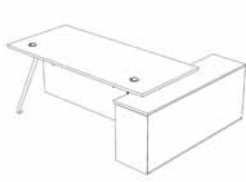

Desk with Side Cabinet

TF-198-1616C, 160x160/80x40 H72.5 cm.
TF-198-1818C, 180x180/80x40 H72.5 cm.
TF-198-2020C, 200x200/90/40 H72.5 cm