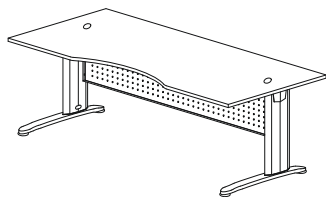

BMB 11
EXECUTIVE TABLE
1800W x 800D x 750H