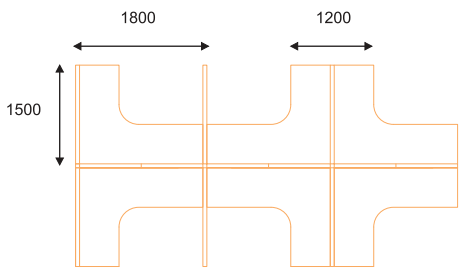

SPACE-SAVING &
EFFICIENCY FOR
THE MODERN OFFICE.

MODERN CONTEMPORARY
MODULAR STRUCTURE
DESIGNED FOR FLEXIBLE
SOLUTION.

■ 303YP

Vi 60 system is aesthetically pleasant with panel thickness of 60mm with the application of thin pads.