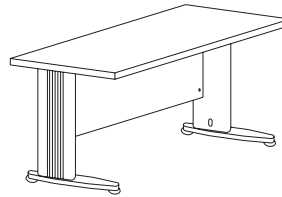

TR 390
ROUND CONNECTION
900W x 900D x T25

TR 311
CONNECTION SIDE RETURN (L)
1200W x 500D x T25

TT 180A
EXECUTIVE TABLE
1800W x 900D x 745H

STANDARD TABLE
TT 188 1800W x 800D x 745H
TT 158 1500W x 800D x 745H
TT 128 1200W x 800D x 745H