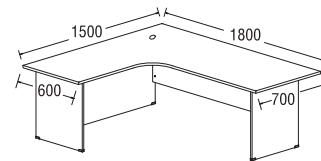

SUPERIOR COMPACT TABLE(L)
EXL 552 1500W x 1500D x 600 x 600 x 745H
EXL 1815 1800W x 1500D x 700 x 600 x 745H
EXL 1515 1500W x 1500D x 700 x 600 x 745H