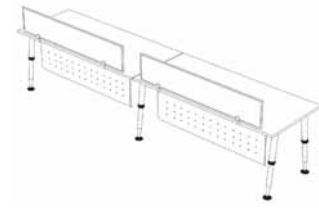

Cluster of 2 Single Line

TF-106-126-2WSL , W120 D60 H72.5 cm.
TF-106-127-2WSL , W120 D70 H72.5 cm.
TF-106-146-2WSL , W140 D60 H72.5 cm.
TF-106-147-2WSL , W140 D70 H72.5 cm.
TF-106-167-2WSL , W160 D70 H72.5 cm.
TF-106-168-2WSL , W160 D80 H72.5 cm.