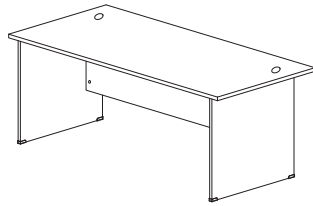

STANDARD TABLE
EXT 188 1800W x 800D x 745H
EXT 187 1800W x 700D x 745H
EXT 157 1500W x 700D x 745H
EXT 127 1200W x 700D x 745H