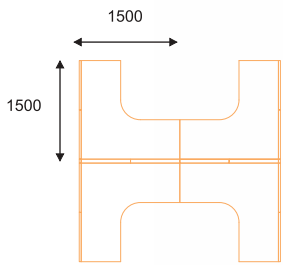

30 mm Solid Panel

Makes it easy to customize the office, allowing you to specify the desired level of features for each workspace in order to meet diverse needs, while achieving a crisp, clean look at an affordable.

■ 304UL