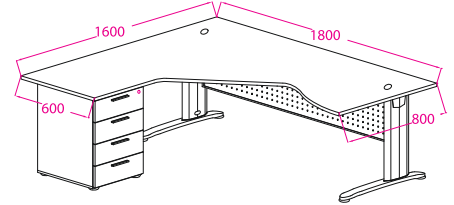

BV24 + SH1260

BO 18

BO 120

BMB 66
EXECUTIVE TABLE(L)
1800W x 1200D x 750H

BMB 55
EXECUTIVE TABLE
1800W x 800D x 750H

SIDE CONNECTION
BR 700 1300W x 700D x T25
BR 800 1500W x 800D x T25

BMB 44
EXECUTIVE TABLE(L)
1800W x 1600D x 750H