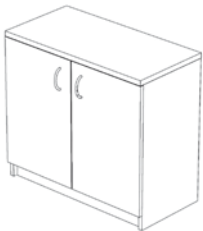

Low Height Cabinet
W80 D40 H80 cm.