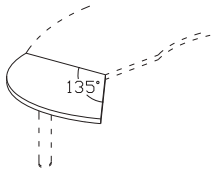

SIDE CONNECTION
TR 700 1300W x 700D x T25
TR 800 1500W x 800D x T25