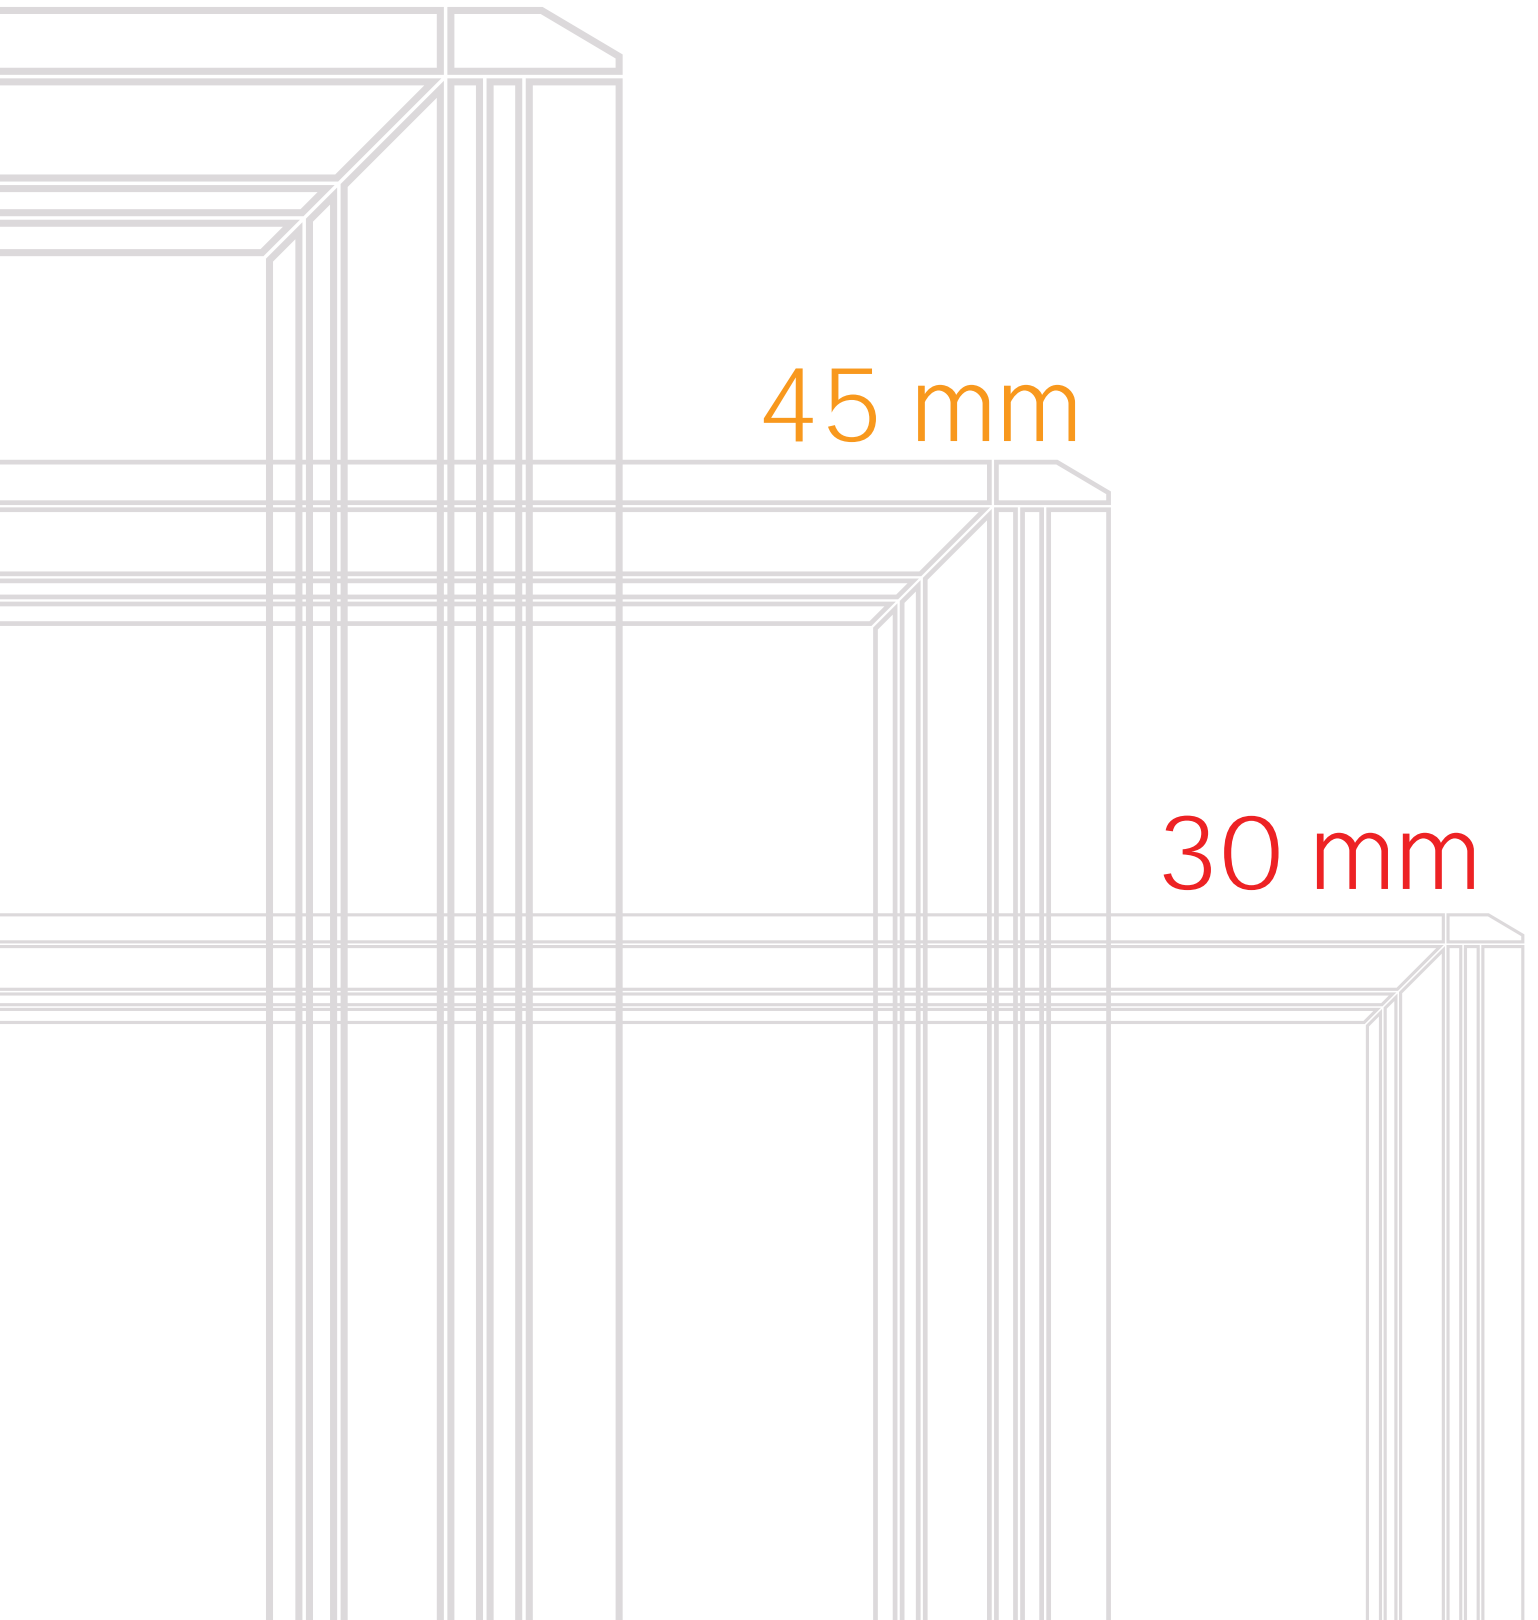

30 mm

30 mm Solid Panel

Makes it easy to customize the office, allowing you to specify the desired level of features for each workspace in order to meet diverse needs, while achieving a crisp, clean look at an affordable.