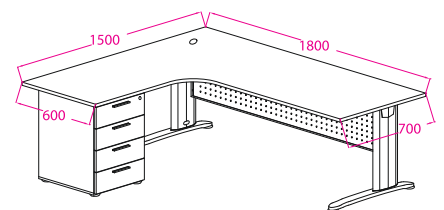

SUPERIOR COMPACT TABLE(L)
BL 1815-D 1800W x 1500D x 750H
BL 1515-D 1500W x 1500D x 750H