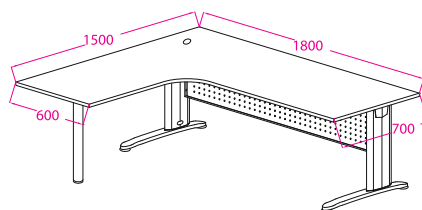

SUPERIOR COMPACT TABLE(L)
BL 1815-M 1800W x 1500D x 750H
BL 1515-M 1500W x 1500D x 750H