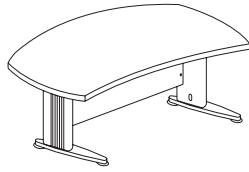

TMB 88
EXECUTIVE TABLE
1800W x 800D x 745H

TR 812
CONNECTION SIDE RETURN
1200W x 800D x T25

TMB 77
EXECUTIVE TABLE (L)
1800W x 900D x 745H

TR 790
ROUND CONNECTION (L)
900W x 900D x T25

TR 765
ROUND CONNECTION (L)
650W x 650D x T25