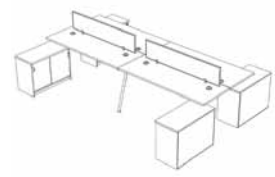

Cluster of 4 L-Shape Desk - + Shape

- TF-198-1212-4WX , 120x120/70x60 H72.5 cm.
- TF-198-1414-4WX , 140x140/70x60 H72.5 cm.
- TF-198-1616-4WX , 160x160/80x60 H72.5 cm.

Desk with Side Cabinet

TF-198-1616C, 160x160/80x40 H72.5 cm.
TF-198-1818C, 180x180/80x40 H72.5 cm.
TF-198-2020C, 200x200/90/40 H72.5 cm

Cluster Of 2 Desk with side cabinet

TF-198-1616-2C, 160x160/70x40 H72.5 cm.
TF-198-1818-2C, 180x180/80x40 H72.5 cm.
TF-198-2020-2C, 200x200/80x60 H72.5 cm.

Cluster Of 4 Desk with side cabinet

TF-198-1616-4C, 160x160/70x40 H72.5 cm.
TF-198-1818-4C, 180x180/80x40 H72.5 cm.
TF-198-2020-4C, 200x200/80x60 H72.5 cm.