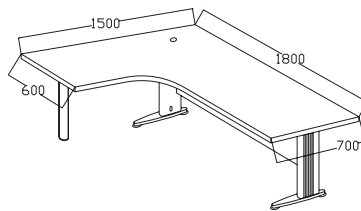

TL 1815-M
SUPERIOR COMPACT TABLE (L)
1800W x 1500D x 745H