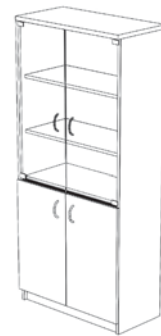

2 Glass & 2 Wooden Door Heigh Cabinet
W80 D40 H200 cm.