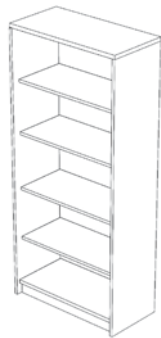

Open Shelf Cabinet
W80 D40 H200 cm.