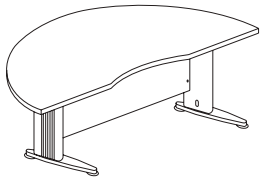

TL1815

TL1815M

TL1815D

Tropocalline metal legs fitted with a wire management system to neatly hide away all those unsightly cables. Available in a choice of Silver or Dark Grey.

TMB 99
EXECUTIVE TABLE
1800W x 800D x 745H