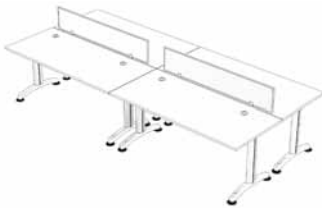

Cluster of 4 Face to Face

TF-45X-126-4WFF , W120 D60 H72.5 cm.
TF-45X-127-4WFF , W120 D70 H72.5 cm.
TF-45X-146-4WFF , W140 D60 H72.5 cm.
TF-45X-147-4WFF , W140 D70 H72.5 cm.
TF-45X-167-4WFF , W160 D70 H72.5 cm.
TF-45X-168-4WFF , W160 D80 H72.5 cm.