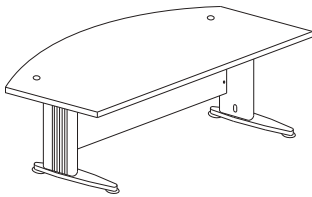

TT 180A
EXECUTIVE TABLE
1800W x 900D x 745H