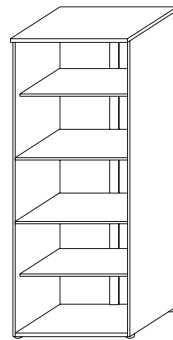

TD 825-2
RIGHT AND LEFT DOOR
792 x 796 x T16

TO 1225
OPEN SHELF CABINET
800W x 405D x 1257H

TD 1225-2
RIGHT AND LEFT DOOR
792 x 1196 x T16

TO 1625
MEDIUM HEIGHT CABINET
800W x 405D x 1657H

TD 1625-2
RIGHT AND LEFT DOOR
792 x 1596 x T16