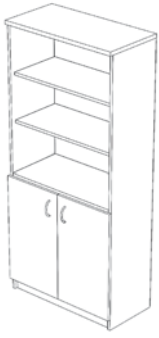

Meeting Table

TF-130-2812-M , W280 D120 H72.5 cm.
 TF-130-3212-M , W320 D120 H72.5 cm.
 TF-130-4212-M , W420 D120 H72.5 cm.

Mobile Pedestal 2D+1F

W40 D48 H66 cm

Mobile Pedestal 3D

W40 D48 H56 cm

Half Open, Half Wooden Door Cabinet
W80 D40 H200 cm.