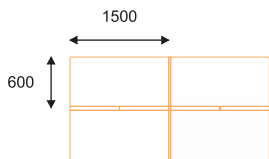

Vi30 is for those who like their solutions quick, simple and smart. With V30 unique solutions to outfit your office, we're done our homework so you don't have to. Add in fast delivery and legendary.