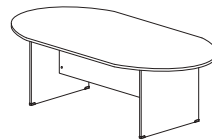

WM 2
MOBILE PEDESTAL 2D
408W x 480D x 560H

WM 3
MOBILE PEDESTAL 3D
408W x 480D x 560H

EXMP 3
MOBILE PEDESTAL 3D
408W x 480D x 680H

ROUND TABLE
EXR 90 900W x 900D x 745H
EXR 120 1200W x 1200D x 745H

RECTANGULAR CONFERENCE TABLE
EXV 18 1800W x 900D x 745H
EXV 24 2400W x 1200D x 745H