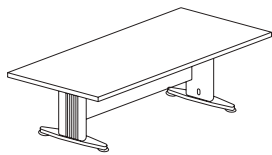

TO 2025
HIGH CABINET
800W x 405D x 2057H

TD 2025-2
RIGHT AND LEFT DOOR
792 x 1996 x T16

TB 2025
BOOK SHELF & GLASS DOOR
800W x 405D x 2057H

ROUND CONFERENCE TABLE
TR 90 900W x 900D x 745H
TR 120 1200W x 1200D x 745H