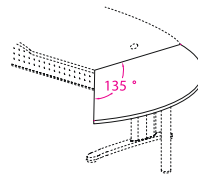

BV24 + SH1260

BO 18

BO 120

BMB 66
EXECUTIVE TABLE(L)
1800W x 1200D x 750H

BMB 55
EXECUTIVE TABLE
1800W x 800D x 750H

SIDE CONNECTION
BR 700 1300W x 700D x T25
BR 800 1500W x 800D x T25

BMB 44
EXECUTIVE TABLE(L)
1800W x 1600D x 750H