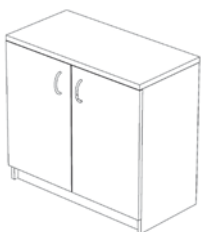

Mobile Pedestal 2D+1F

W40 D48 H66 cm

Mobile Pedestal 3D

W40 D48 H56 cm

Half Open, Half Wooden Door Cabinet
W80 D40 H200 cm.

Open Shelf Cabinet
W80 D40 H200 cm.

2 Wooden Door High Cabinet
W80 D40 H200 cm.

2 Glass & 2 Wooden Door High Cabinet
W80 D40 H200 cm.