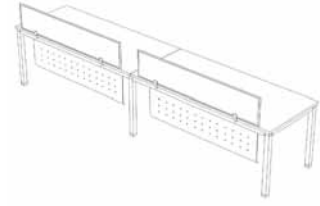

Cluster of 2 Single Line

TF-72-126-2WSL , W120 D60 H72.5 cm.
TF-72-127-2WSL , W120 D70 H72.5 cm.
TF-72-146-2WSL , W140 D60 H72.5 cm.
TF-72-147-2WSL , W140 D70 H72.5 cm.
TF-72-167-2WSL , W160 D70 H72.5 cm.
TF-72-168-2WSL , W160 D80 H72.5 cm.