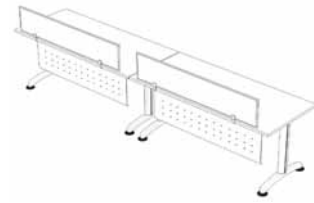

Cluster of 2 Single Line

TF-45X-126-2WSL , W120 D60 H72.5 cm
TF-45X-127-2WSL , W120 D70 H72.5 cm
TF-45X-146-2WSL , W140 D60 H72.5 cm
TF-45X-147-2WSL , W140 D70 H72.5 cm
TF-45X-167-2WSL , W160 D70 H72.5 cm
TF-45X-168-2WSL , W160 D80 H72.5 cm