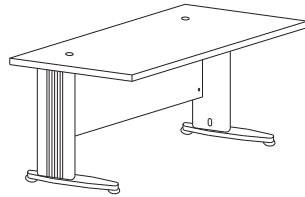

STANDARD TABLE
TT 188 1800W x 800D x 745H
TT 158 1500W x 800D x 745H
TT 128 1200W x 800D x 745H