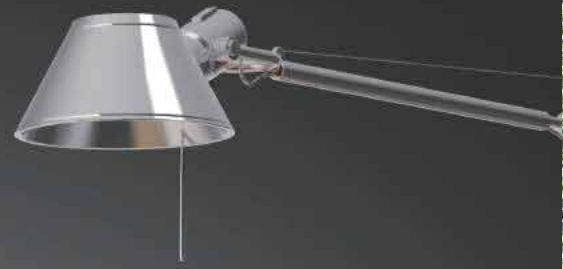

211 series

Solid Steel