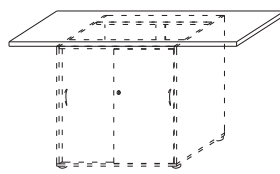

CABINET SURFACE PANEL
TCP 800 800W x 500D x T25
TCP 1200 1200W x 500D x T25
TCP 1500 1500W x 500D x T25
TCP 1800 1800W x 500D x T25