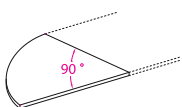

BH 840
SIDE CONNECTION
800W x 400D x T25

BMB 11
EXECUTIVE TABLE
1800W x 800D x 750H

BMB 180A
EXECUTIVE TABLE
1800W x 900D x 750H

STANDARD TABLE
BT 188 1800W x 800D x 750H
BT 158 1500W x 800D x 750H
BT 128 1200W x 800D x 750H