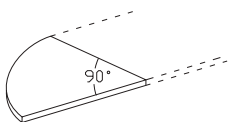

TCT 90
CONNECTION TOP
800W x 800D x T25