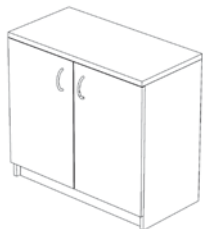

Low Height Cabinet
W80 D40 H80 cm.