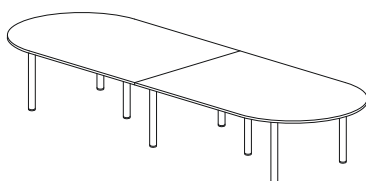

BI 36
EXECUTIVE CONFERENCE TABLE
3600W x 1200D x 750H