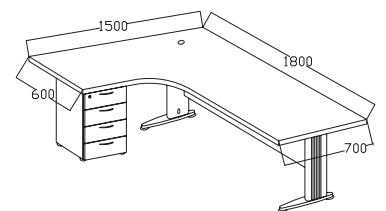

TL 1815-D
SUPERIOR COMPACT TABLE (L)
1800W x 1500D x 745H