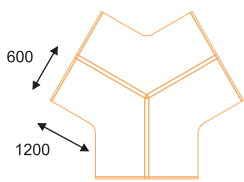

SPACE-SAVING &
EFFICIENCY FOR
THE MODERN OFFICE.

MODERN CONTEMPORARY
MODULAR STRUCTURE
DESIGNED FOR FLEXIBLE
SOLUTION.

■ 303YP

Vi 60 system is aesthetically pleasant with panel thickness of 60mm with the application of thin pads.