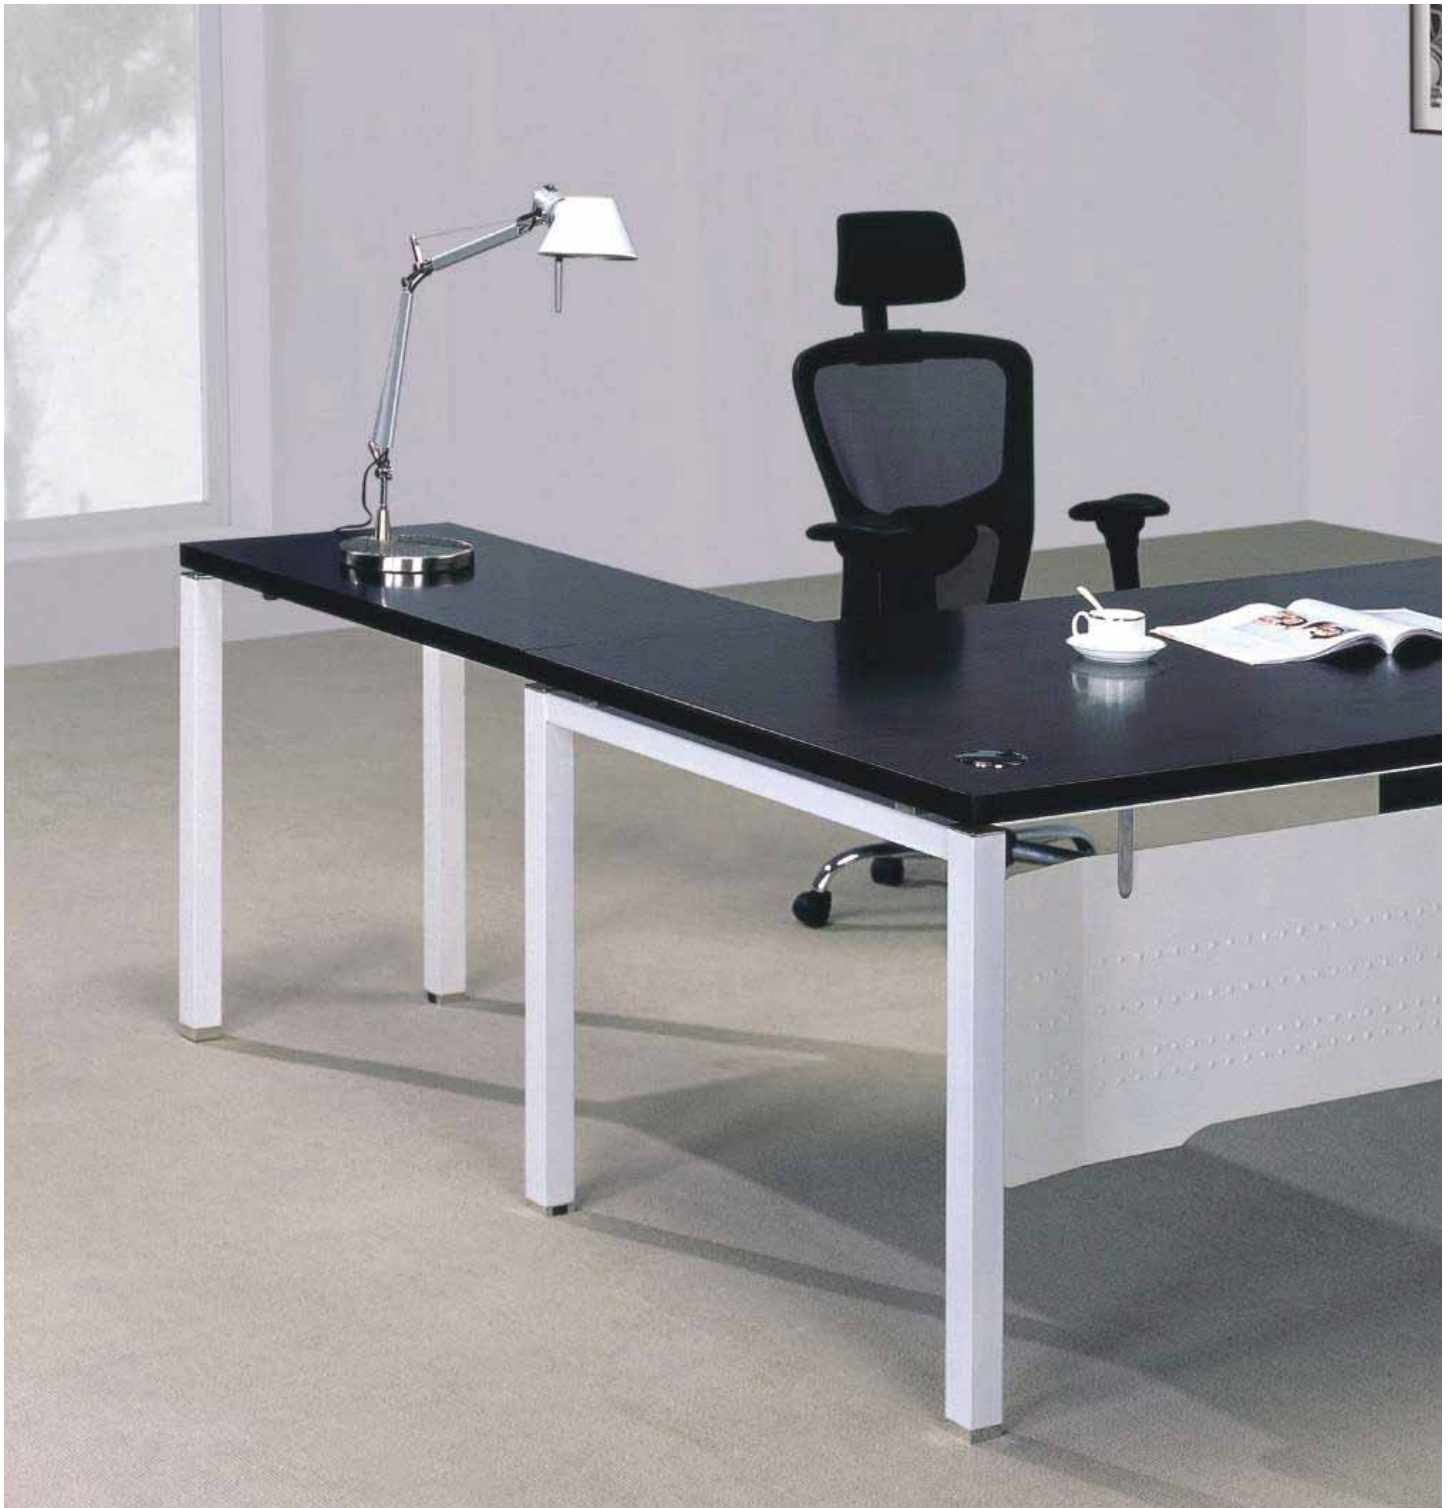

72 series

Square Steel