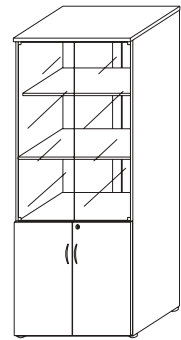

TB 2025
BOOK SHELF & GLASS DOOR
800W x 405D x 2057H