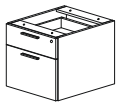

BH 2
FIXED PEDESTAL 2D
400W x 466D x 480H