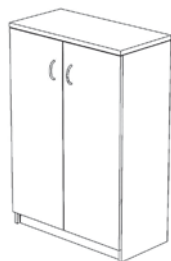

Medium Height Cabinet
W80 D40 H120 cm.