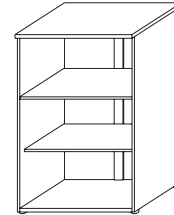

TO 1225
OPEN SHELF CABINET
800W x 405D x 1257H