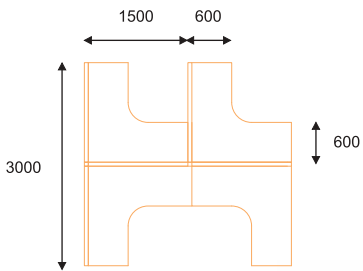

■ 606LW

Vi 60 provides various height combinations for users to create innovative workstation and also privacy for discussion.

■ 602MS

■ 6042M

Vi 60 system builds on the depth and richness of the product offerings to provide a simple, quick and effective solution with the variant privacy screens.