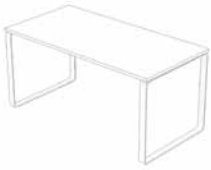

Meeting Table

TF-211-168-M , W160 D80 H72.5 cm.
TF-211-188-M , W180 D80 H72.5 cm.
TF-211-2412-M , W240 D120 H72.5 cm