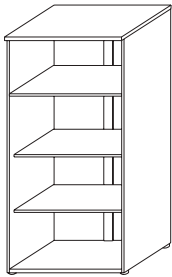

TO 1625
MEDIUM HEIGHT CABINET
800W x 405D x 1657H